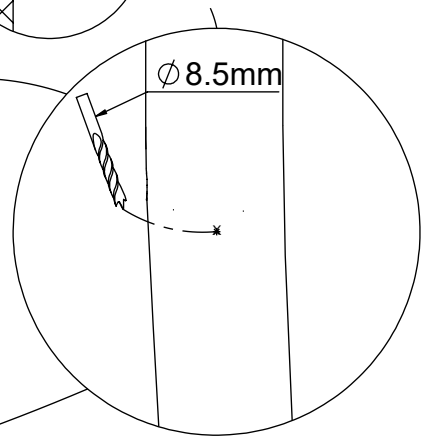

48h

[cm]

x2  
 4,5h  
  
  
 48h

vinci  
play

127320 (A)  
x2

127321 (B)  
x3

127323 (C)  
x3

127324 (D)  
x1

121103  
x3

125120  
x1

1x	12e007
9x	8x160sxt
1x	V001

Ø5.5 mm

Ø8.5mm

[cm]

vinci play

X

X

V

1x 12e007

[cm]

vinci  
play

V001

[cm]

vinci play