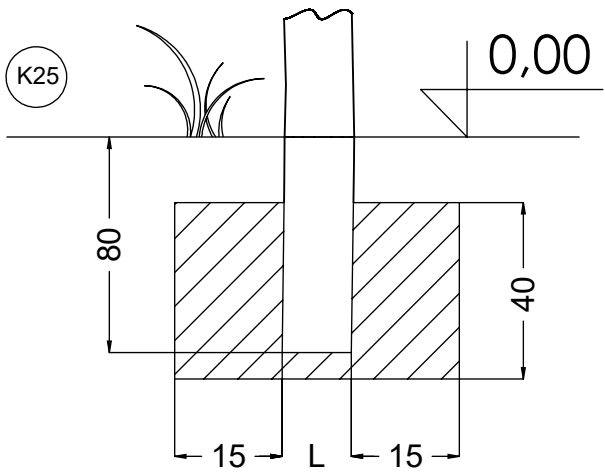

48h

[cm]

x2  
 4,5h  
  
  
 48h

vinci  
play

127320 (A)  
x2

127321 (B)  
x3

127323 (C)  
x3

127324 (D)  
x1

121103  
x3

125120  
x1

1x	12e007
9x	8x160sxt
1x	V001

Ø5.5 mm

Ø8.5mm

[cm]

vinci play

X