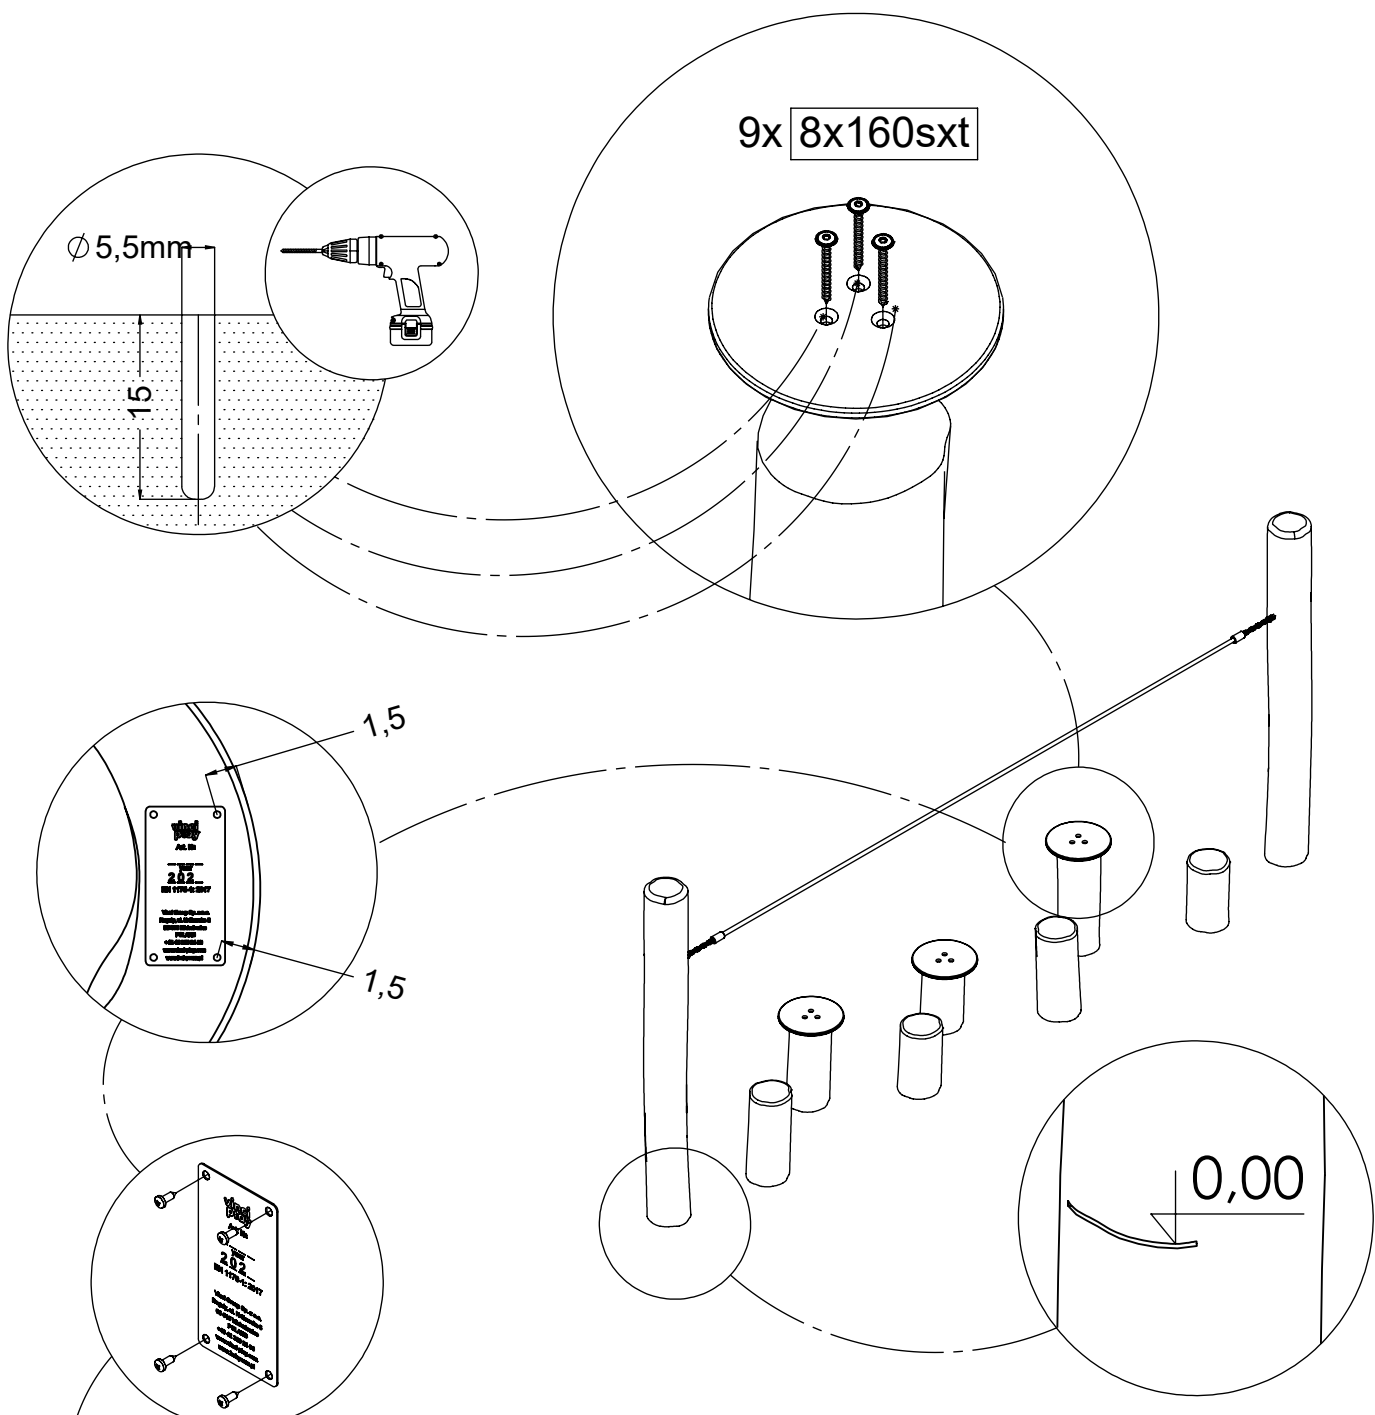

48h

[cm]

x2  
 4,5h  
  
  
 48h

vinci  
play

127320 (A)  
x2

127321 (B)  
x3

127323 (C)  
x3

127324 (D)  
x1

121103  
x3

125120  
x1

1x	12e007
9x	8x160sxt
1x	V001

Ø5.5 mm

Ø8.5mm

[cm]

vinci play

X

X

V

1x 12e007

[cm]

vinci  
play

V001

[cm]

vinci play