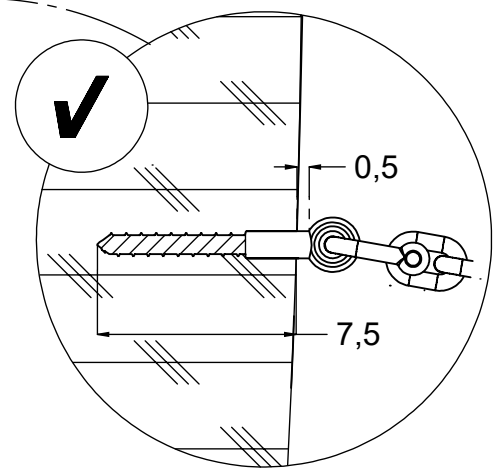

48h

[cm]

x2  
 4,5h  
  
  
 48h

vinci  
play

127320 (A)  
x2

127321 (B)  
x3

127323 (C)  
x3

127324 (D)  
x1

121103  
x3

125120  
x1

1x	12e007
9x	8x160sxt
1x	V001

Ø5.5 mm

Ø8.5mm

[cm]

vinci play

X