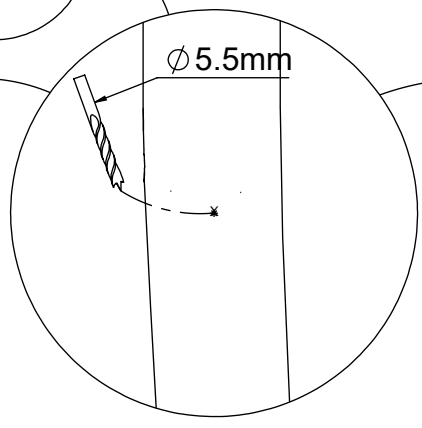

48h

[cm]

x2  
 4,5h  
  
  
 48h

vinci  
play

127320 (A)  
x2

127321 (B)  
x3

127323 (C)  
x3

127324 (D)  
x1

121103  
x3

125120  
x1

1x	12e007
9x	8x160sxt
1x	V001

Ø5.5 mm

Ø8.5mm

[cm]

vinci play

X

X

V

1x 12e007

[cm]

vinci  
play

V001

[cm]

vinci play