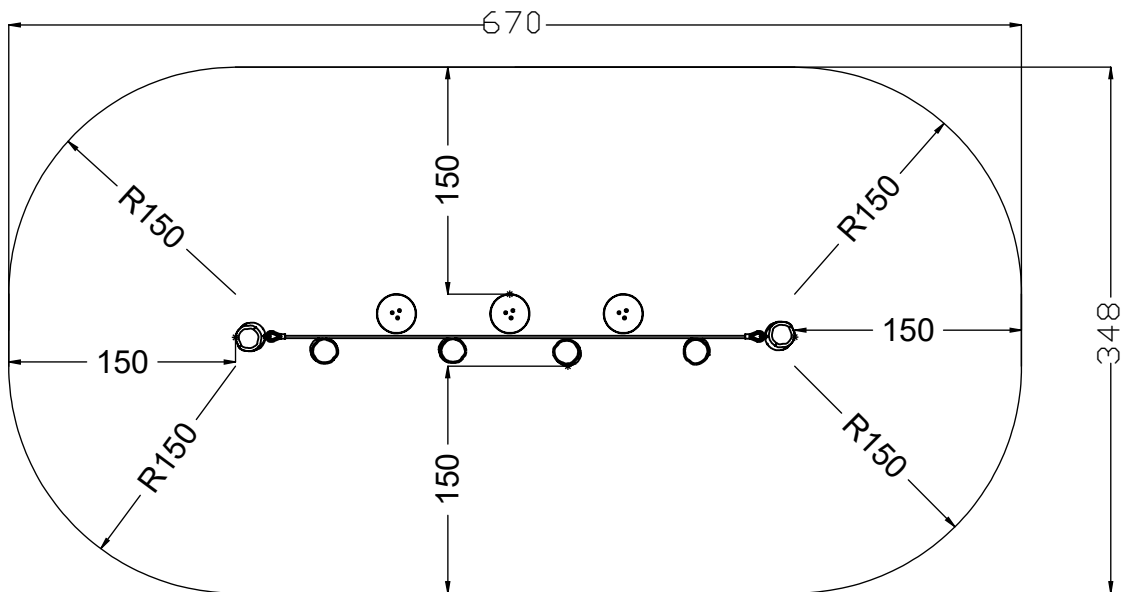

# RB1272

v011  
19.05.2021  
A. P.  
[cm]

vinci  
play

[cm]

vinci  
play

[cm]

vinci  
play

K25

48h

[cm]

x2  
 4,5h  
  
  
 48h

vinci  
play

127320 (A)  
x2

127321 (B)  
x3

127323 (C)  
x3

127324 (D)  
x1

121103  
x3

125120  
x1

1x	12e007
9x	8x160sxt
1x	V001

Ø5.5 mm

Ø8.5mm

[cm]

vinci play

X

X

V

1x 12e007

[cm]

vinci  
play

V001

[cm]

vinci play