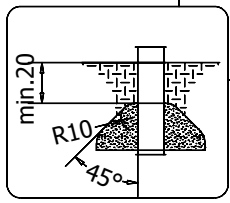

48h

[cm]

x2  
 4,5h  
  
  
 48h

vinci  
play

127320 (A)  
x2

127321 (B)  
x3

127323 (C)  
x3

127324 (D)  
x1

121103  
x3

125120  
x1

1x	12e007
9x	8x160sxt
1x	V001

Ø5.5 mm

Ø8.5mm

[cm]

vinci play

X