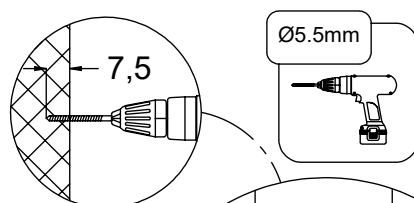

48h

[cm]

x2  
 4,5h  
  
  
 48h

vinci  
play

127320 (A)  
x2

127321 (B)  
x3

127323 (C)  
x3

127324 (D)  
x1

121103  
x3

125120  
x1

1x	12e007
9x	8x160sxt
1x	V001

Ø5.5 mm

Ø8.5mm

[cm]

vinci play

X