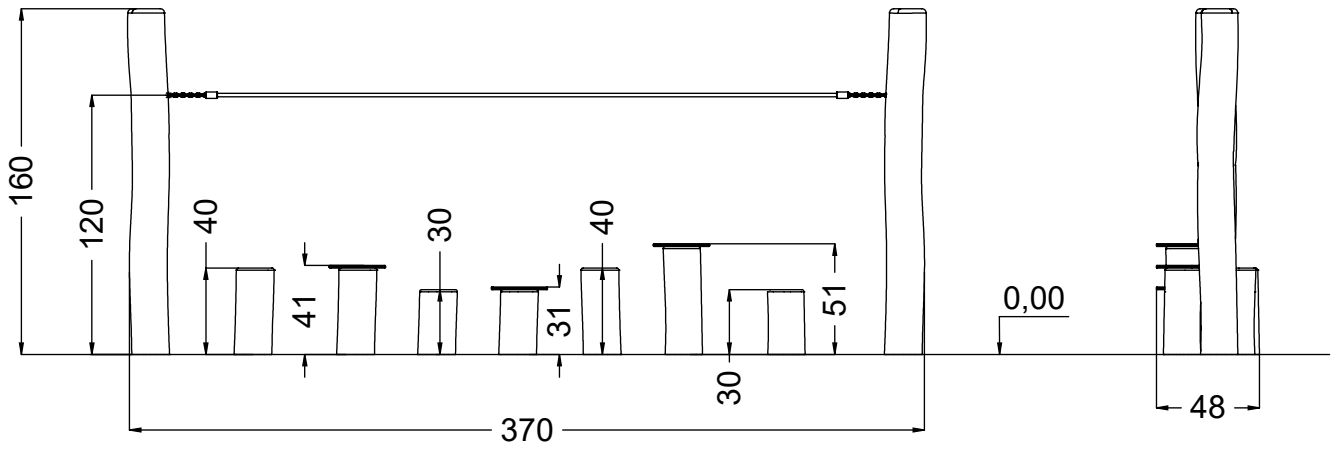

[cm]

vinci
play