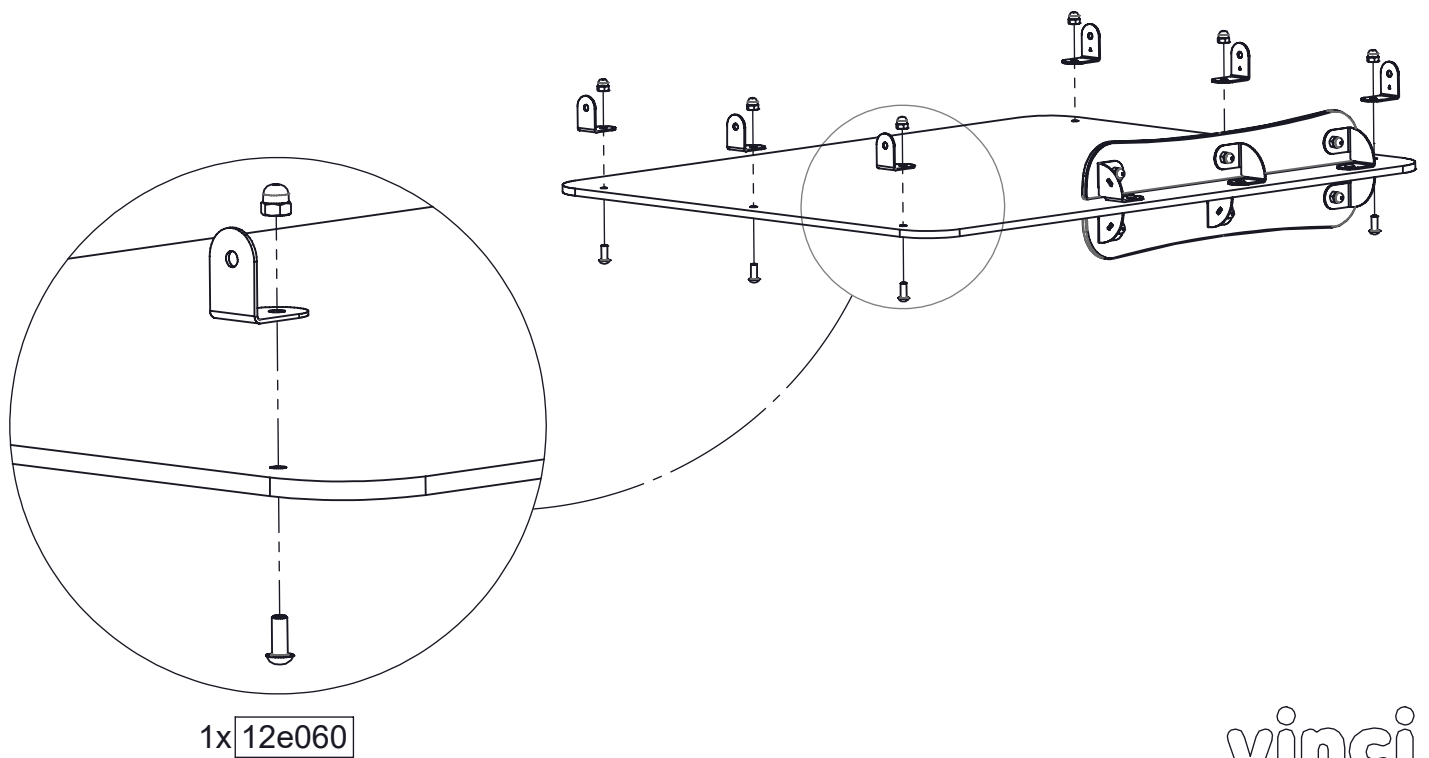

[cm]

vinci
play