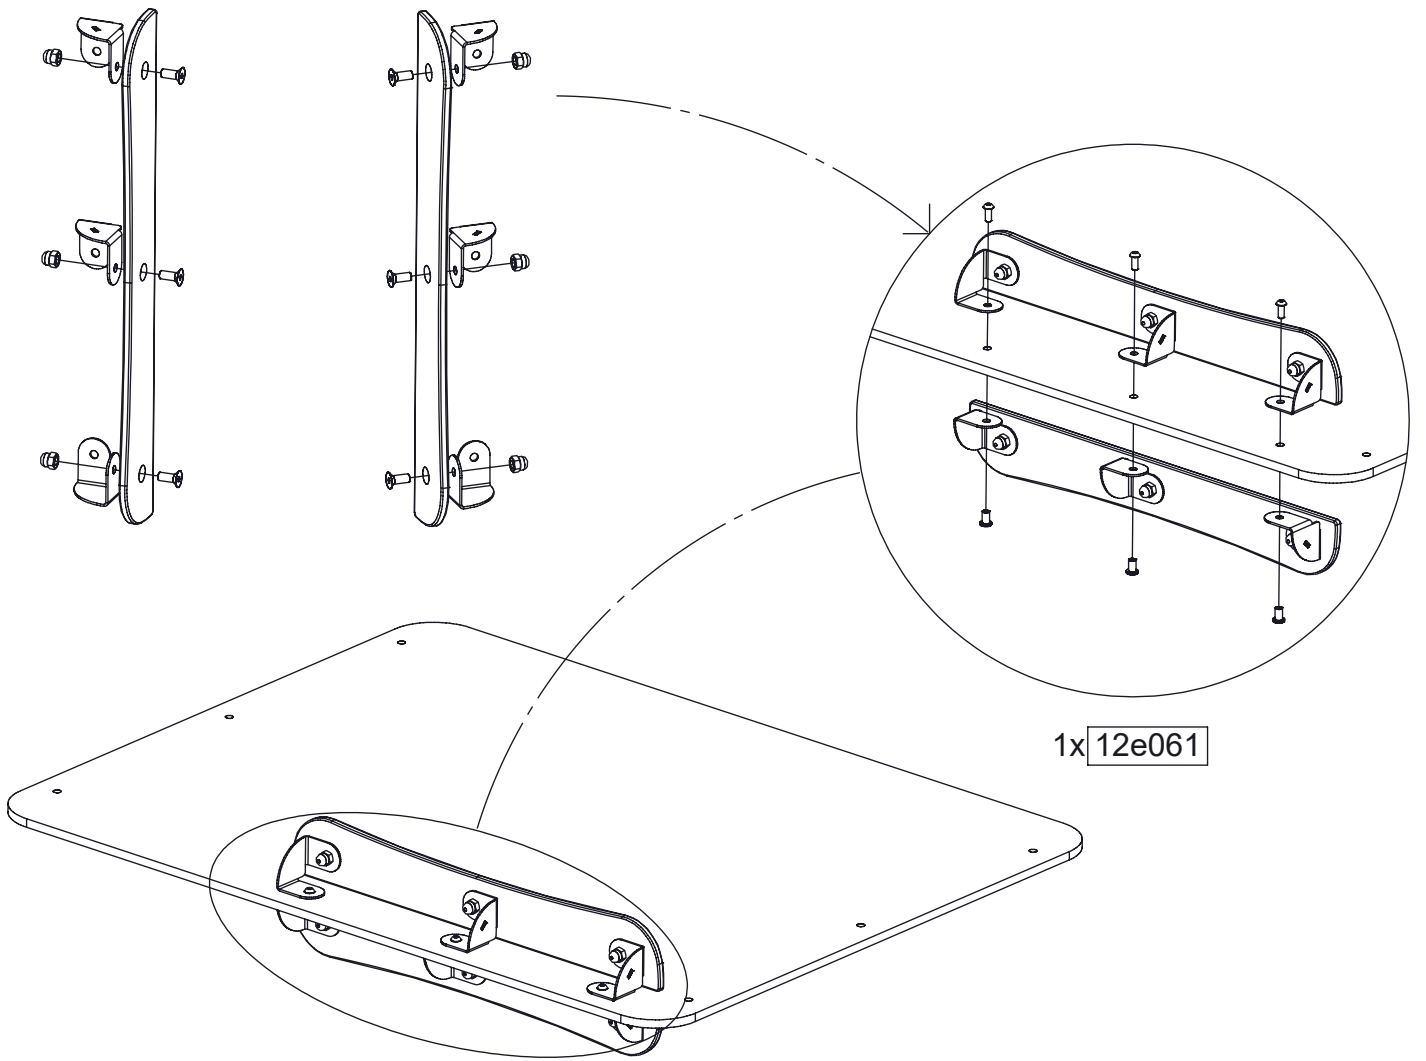

[cm]

vinci
play