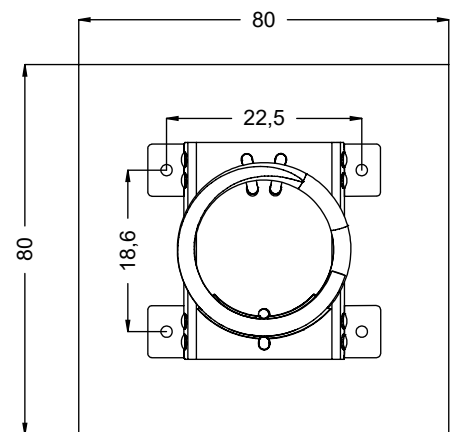

# K3

	<b>K3</b>
<b>M10x120 x4</b>	
<b>NOT INCLUDED</b>	

[cm]

vinci  
play

127151  
x1

B393  
x1

122105  
x1

996171  
x1

B239  
x1

1x	SP3 <sub>(K17)</sub>
1x	SP1
1x	SP2
1x	SP25
12x	8x50 sxi
1x	V001

K17

SP1 x1

SP3 x1

K3

SP1 x1

[cm]

vinci  
play

SP2 x1

[cm]

vinci  
play

SP25 x1

50mm

∅6mm

8x50sxi x12

[cm]

V001 x1

Part No:  
000000-  
00000

000000-00000

[mm]

vinci  
play