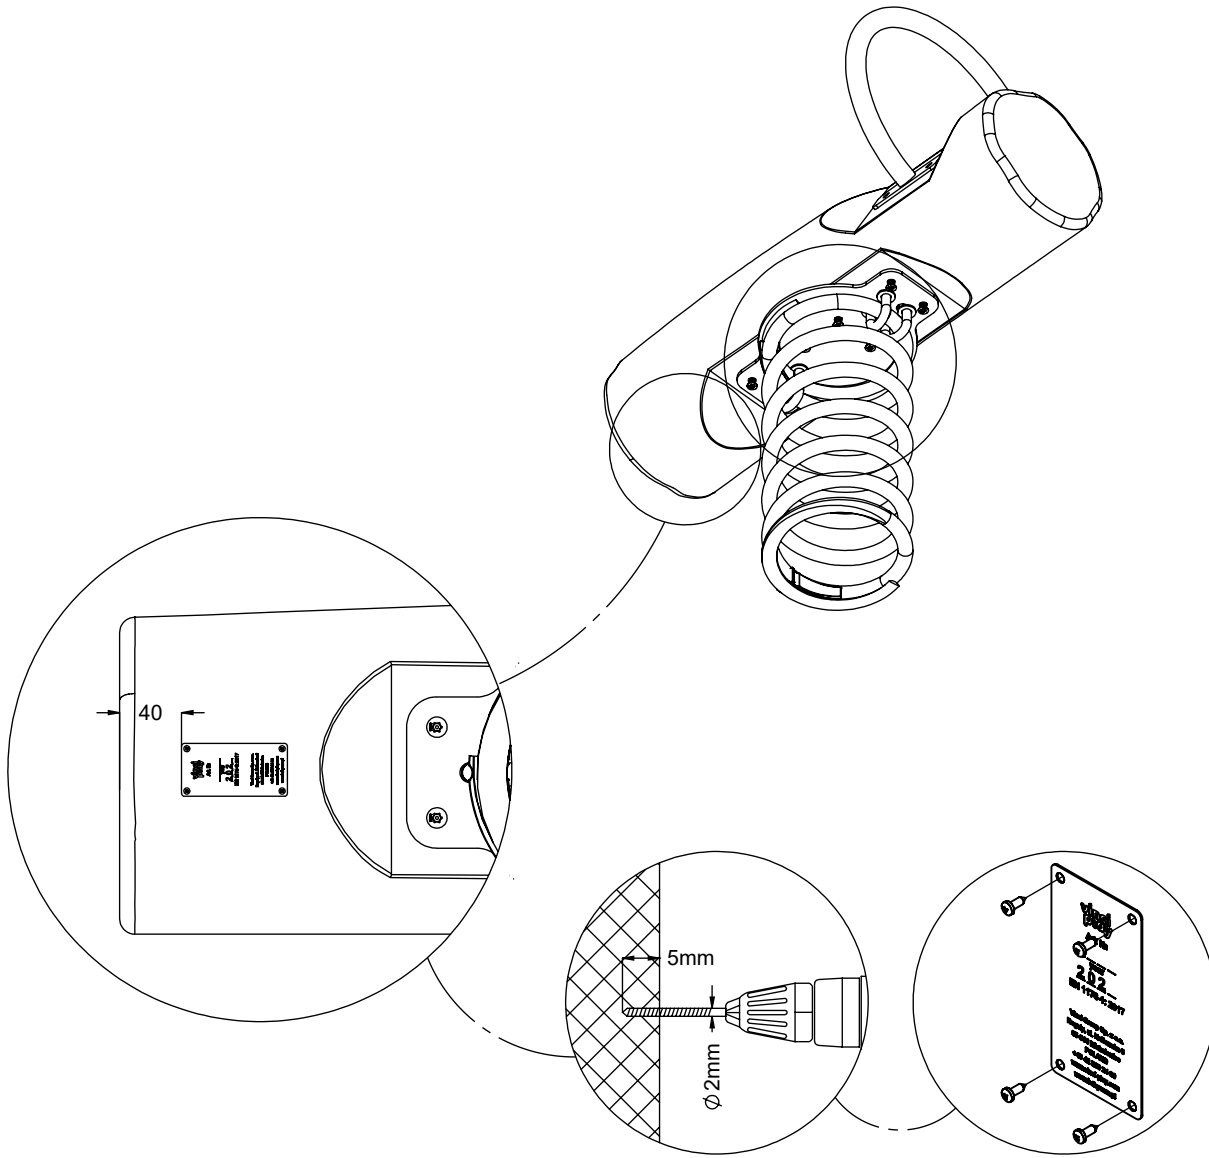

vinci  
play

SP2 x1

[cm]

vinci  
play

SP25 x1

50mm

∅6mm

8x50sxi x12

[cm]

V001 x1

Part No:  
000000-  
00000

000000-00000

[mm]

vinci  
play