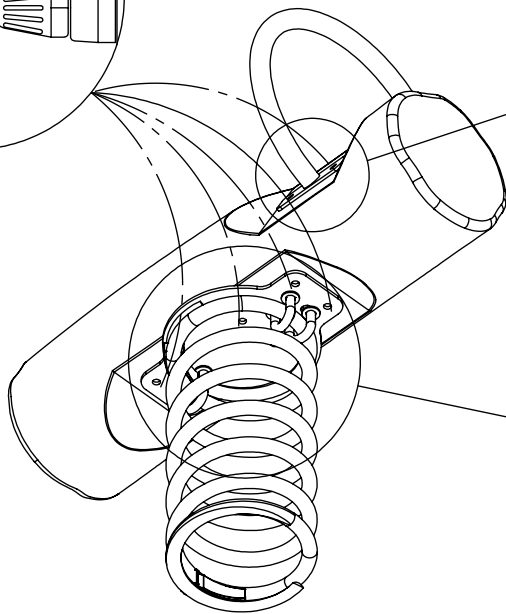

B239  
x1

1x	SP3 <sub>(K17)</sub>
1x	SP1
1x	SP2
1x	SP25
12x	8x50 sxi
1x	V001

K17

SP1 x1

SP3 x1

K3

SP1 x1

[cm]

vinci  
play

SP2 x1

[cm]

vinci  
play

SP25 x1

50mm

∅6mm

8x50sxi x12

[cm]

V001 x1

Part No:  
000000-  
00000

000000-00000

[mm]

vinci  
play