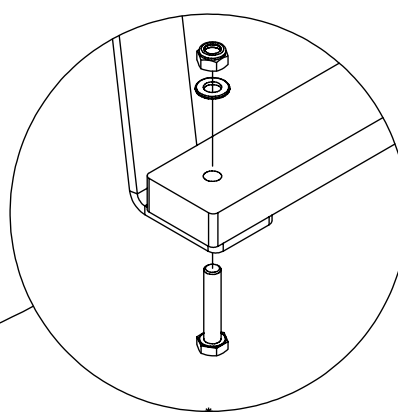

B239  
x1

1x	SP3 <sub>(K17)</sub>
1x	SP1
1x	SP2
1x	SP25
12x	8x50 sxi
1x	V001

K17

SP1 x1

SP3 x1

K3

SP1 x1

[cm]

vinci  
play

SP2 x1

[cm]

vinci  
play

SP25 x1

50mm

∅6mm

8x50sxi x12

[cm]

V001 x1

Part No:  
000000-  
00000

000000-00000

[mm]

vinci  
play