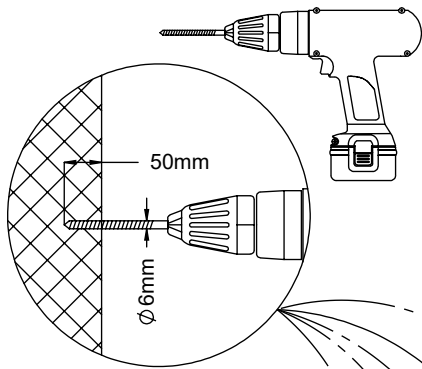

# K3

	<b>K3</b>
<b>M10x120 x4</b>	
<b>NOT INCLUDED</b>	

[cm]

vinci  
play

127151  
x1

B393  
x1

122105  
x1

996171  
x1

B239  
x1

1x	SP3 <sub>(K17)</sub>
1x	SP1
1x	SP2
1x	SP25
12x	8x50 sxi
1x	V001

K17

SP1 x1

SP3 x1

K3

SP1 x1

[cm]

vinci  
play

SP2 x1

[cm]

vinci  
play

SP25 x1

50mm

∅6mm

8x50sxi x12

[cm]

V001 x1

Part No:  
000000-  
00000

000000-00000

[mm]

vinci  
play