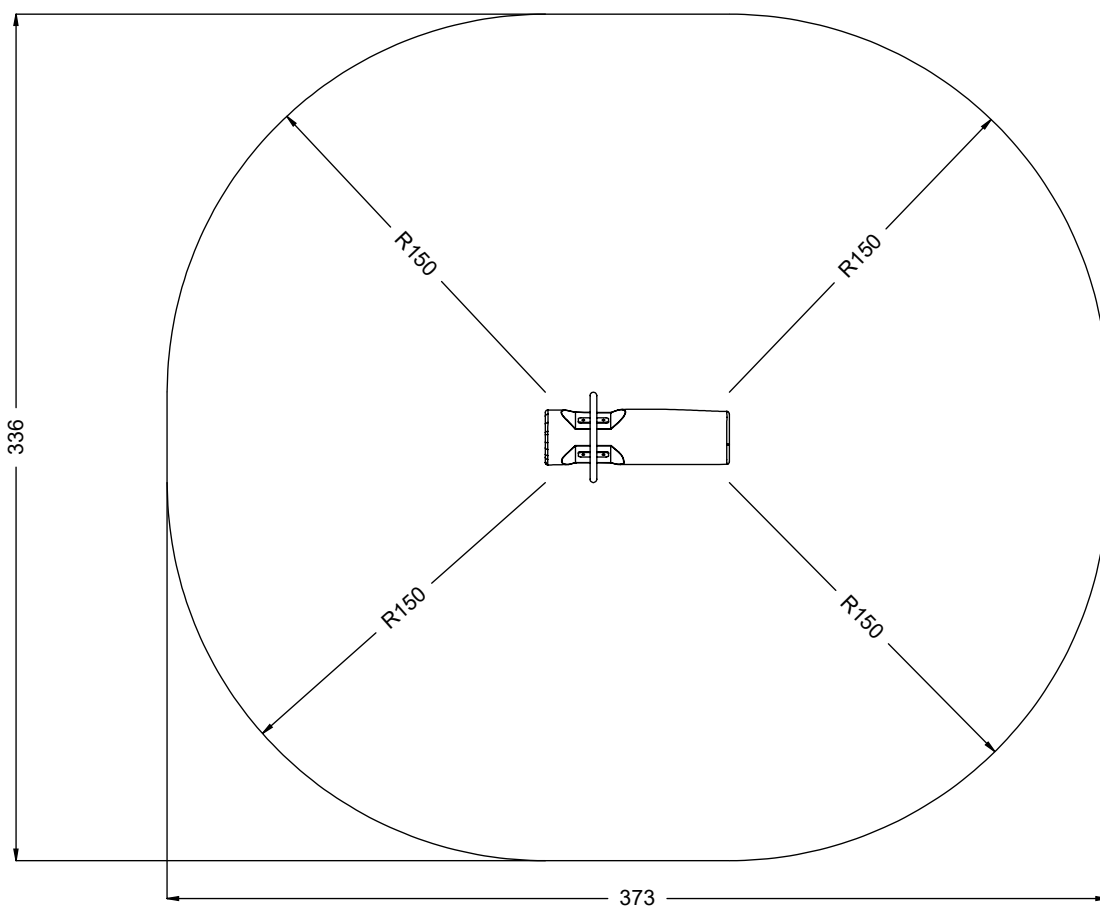

[cm]

vinci
play