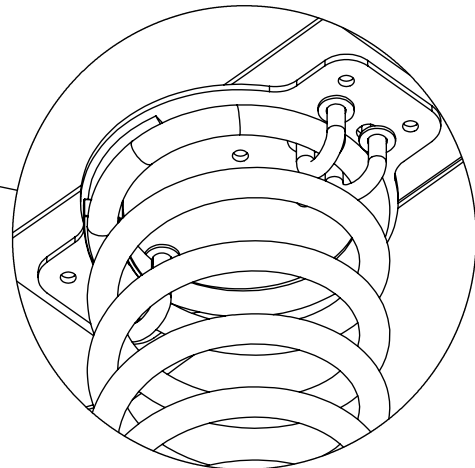

# K3

	<b>K3</b>
<b>M10x120 x4</b>	
<b>NOT INCLUDED</b>	

[cm]

vinci  
play

127151  
x1

B393  
x1

122105  
x1

996171  
x1

B239  
x1

1x	SP3 <sub>(K17)</sub>
1x	SP1
1x	SP2
1x	SP25
12x	8x50 sxi
1x	V001

K17

SP1 x1

SP3 x1

K3

SP1 x1

[cm]

vinci  
play

SP2 x1

[cm]

vinci  
play

SP25 x1

50mm

∅6mm

8x50sxi x12

[cm]

V001 x1

Part No:  
000000-  
00000

000000-00000

[mm]

vinci  
play