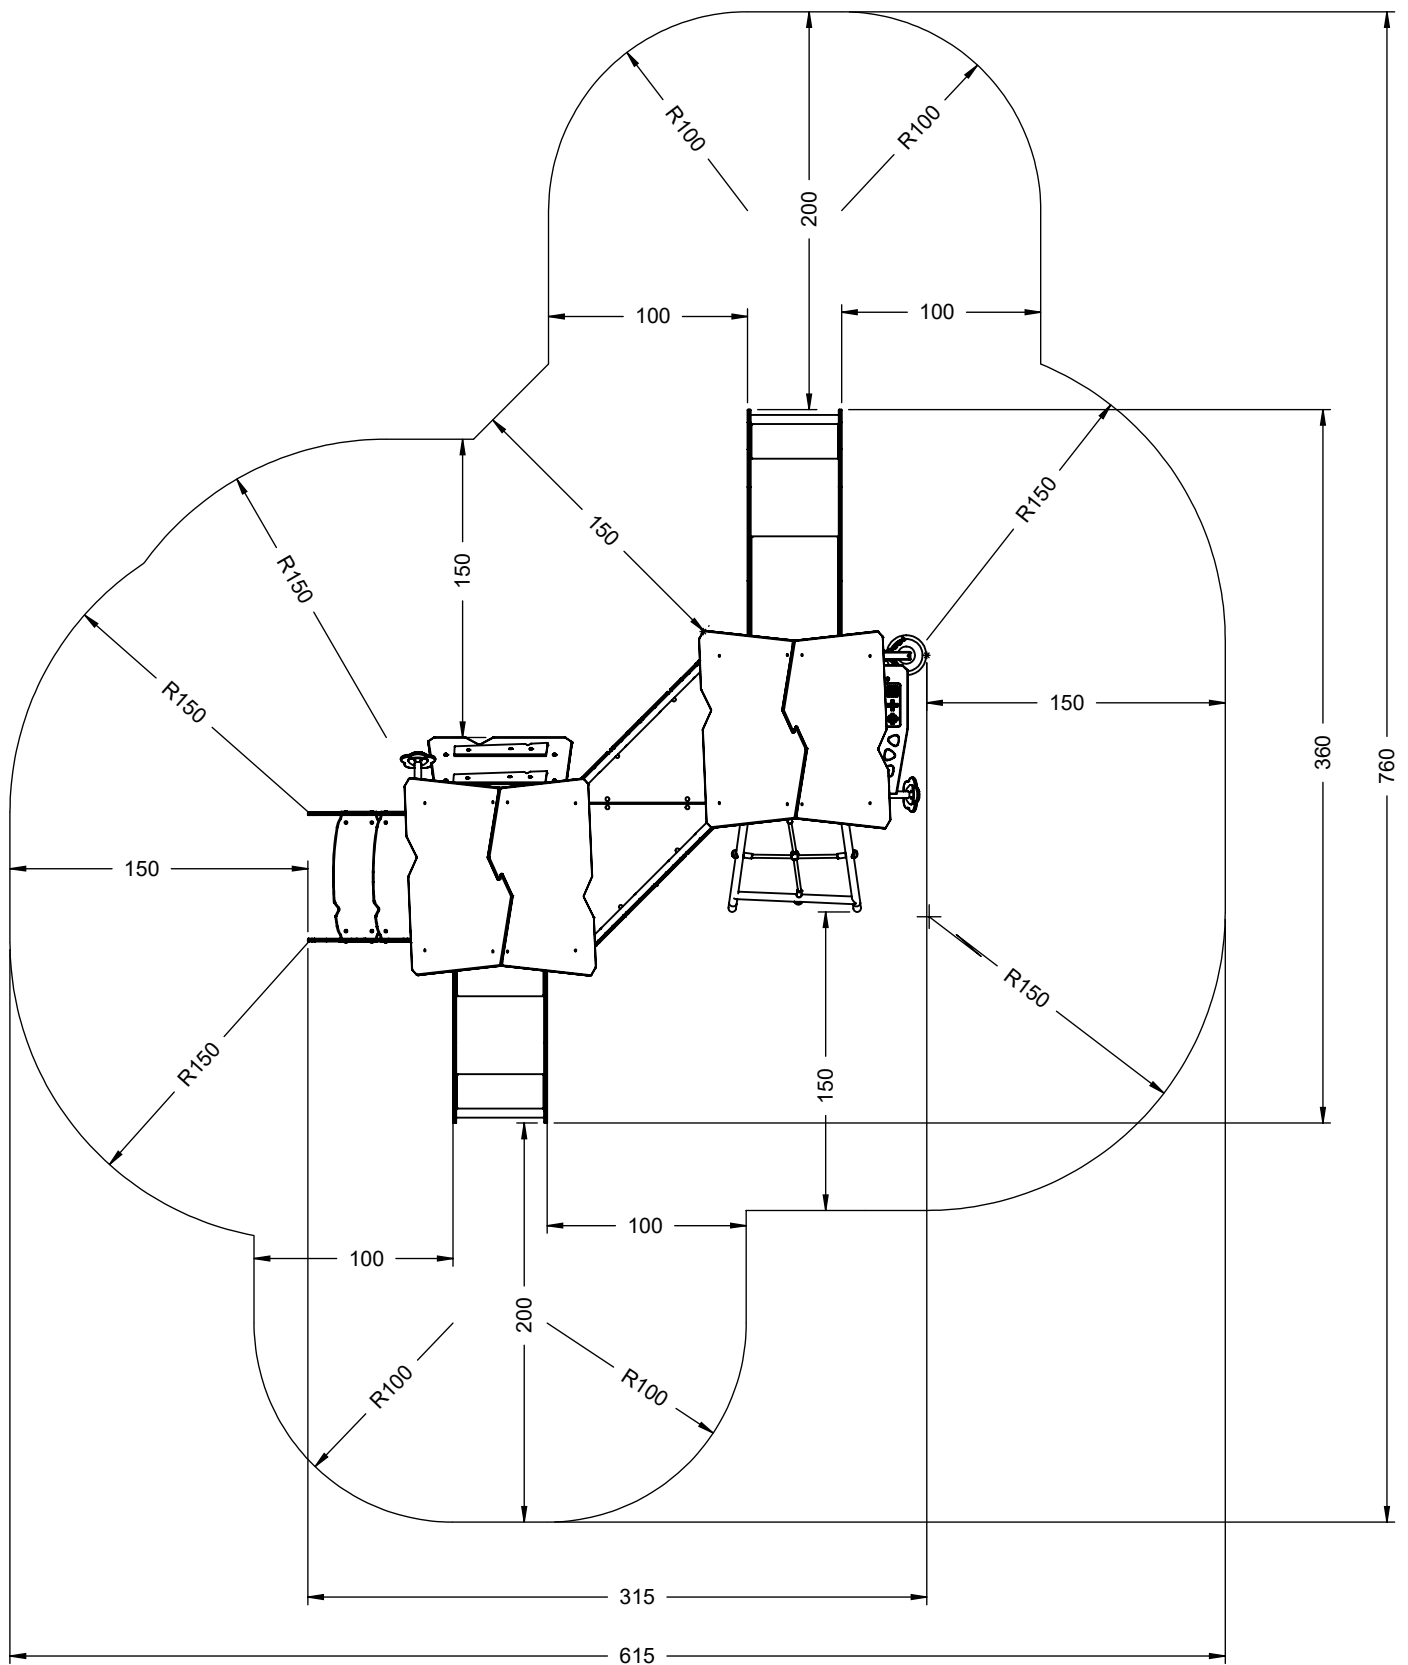

# WD1436

v018  
22.04.2022  
D. P.  
[cm]

vinci  
play

[cm]

vinci  
play

[cm]

vinci  
play

32x M10x120 (K2)	6x M8x120 (K2)
36x M10x120 (K3)	2x M8x120 (K3)
 	 
<b>NOT INCLUDED</b> 	<b>NOT INCLUDED</b> 

6x M8x120 (K2)	2x M8x120 (K3)
 	 
<b>NOT INCLUDED</b> 	<b>NOT INCLUDED</b> 

[cm]

vinci  
play

		PLYWOOD / HDPE		HPL	
136x	8x50 sxi	2x	WD28(s1)	2x	WD29(s1)
2x	6x50 sxs	2x	WD113(s6)	2x	WD114(s6)
2x	E34(K1,K3)	2x	WD33	2x	WD34
2x	E35(K2)	2x	WD63	2x	WD64
1x	E88(K2,K3)	2x	WD72	2x	WD73
2x	WD2	2x	WD74	2x	WD75
1x	WD14-4	1x	WD94	1x	WD95
2x	Z18	1x	WD132	1x	WD132
1x	V001	1x	WD134	1x	WD135
		2x	WD182	2x	WD181
				2x	P061 S6

vinci  
play

WD2

8x50 sxi

[cm]

vinci  
play

PLYWOOD  
WD33

HPL  
WD34

8x50 sxi

vinci  
play

V001

**Part No:**  
**000000-**  
**00000**

000000-00000

[cm]

vinci  
 play