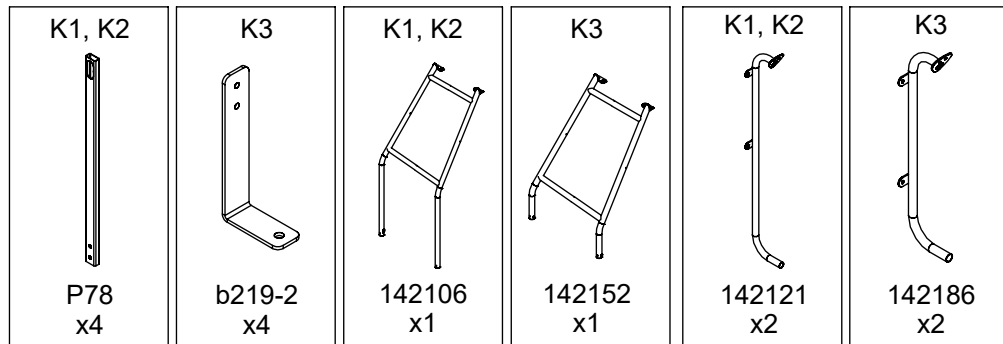

# WD1436

v018  
22.04.2022  
D. P.  
[cm]

vinci  
play

[cm]

vinci  
play

[cm]

vinci  
play

32x M10x120 (K2)	6x M8x120 (K2)
36x M10x120 (K3)	2x M8x120 (K3)
 	 
<b>NOT INCLUDED</b> 	<b>NOT INCLUDED</b> 

6x M8x120 (K2)	2x M8x120 (K3)
 	 
<b>NOT INCLUDED</b> 	<b>NOT INCLUDED</b> 

[cm]

vinci  
play

		PLYWOOD / HDPE		HPL	
136x	8x50 sxi	2x	WD28(s1)	2x	WD29(s1)
2x	6x50 sxs	2x	WD113(s6)	2x	WD114(s6)
2x	E34(K1,K3)	2x	WD33	2x	WD34
2x	E35(K2)	2x	WD63	2x	WD64
1x	E88(K2,K3)	2x	WD72	2x	WD73
2x	WD2	2x	WD74	2x	WD75
1x	WD14-4	1x	WD94	1x	WD95
2x	Z18	1x	WD132	1x	WD132
1x	V001	1x	WD134	1x	WD135
		2x	WD182	2x	WD181
				2x	P061 S6