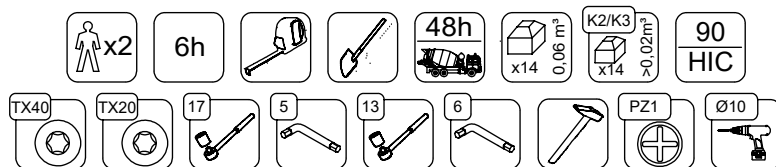

# WD1436

v018  
22.04.2022  
D. P.  
[cm]

vinci  
play

[cm]

vinci  
play

[cm]

vinci  
play

32x M10x120 (K2)	6x M8x120 (K2)
36x M10x120 (K3)	2x M8x120 (K3)
 	 
<b>NOT INCLUDED</b> 	<b>NOT INCLUDED</b> 

6x M8x120 (K2)	2x M8x120 (K3)
 	 
<b>NOT INCLUDED</b> 	<b>NOT INCLUDED</b> 

[cm]

vinci  
play

		PLYWOOD / HDPE		HPL	
136x	8x50 sxi	2x	WD28(s1)	2x	WD29(s1)
2x	6x50 sxs	2x	WD113(s6)	2x	WD114(s6)
2x	E34(K1,K3)	2x	WD33	2x	WD34
2x	E35(K2)	2x	WD63	2x	WD64
1x	E88(K2,K3)	2x	WD72	2x	WD73
2x	WD2	2x	WD74	2x	WD75
1x	WD14-4	1x	WD94	1x	WD95
2x	Z18	1x	WD132	1x	WD132
1x	V001	1x	WD134	1x	WD135
		2x	WD182	2x	WD181
				2x	P061 S6