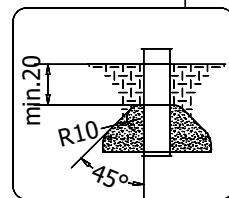

# WD1436

v018  
22.04.2022  
D. P.  
[cm]

vinci  
play

[cm]

vinci  
play

[cm]

vinci  
play

32x M10x120 (K2)	6x M8x120 (K2)
36x M10x120 (K3)	2x M8x120 (K3)
 	 
<b>NOT INCLUDED</b> 	<b>NOT INCLUDED</b> 

6x M8x120 (K2)	2x M8x120 (K3)
 	 
<b>NOT INCLUDED</b> 	<b>NOT INCLUDED</b> 

[cm]

vinci  
play

		PLYWOOD / HDPE		HPL	
136x	8x50 sxi	2x	WD28(s1)	2x	WD29(s1)
2x	6x50 sxs	2x	WD113(s6)	2x	WD114(s6)
2x	E34(K1,K3)	2x	WD33	2x	WD34
2x	E35(K2)	2x	WD63	2x	WD64
1x	E88(K2,K3)	2x	WD72	2x	WD73
2x	WD2	2x	WD74	2x	WD75
1x	WD14-4	1x	WD94	1x	WD95
2x	Z18	1x	WD132	1x	WD132
1x	V001	1x	WD134	1x	WD135
		2x	WD182	2x	WD181
				2x	P061 S6

vinci  
play

V001

**Part No:**  
**000000-**  
**00000**

000000-00000

[cm]

vinci  
 play