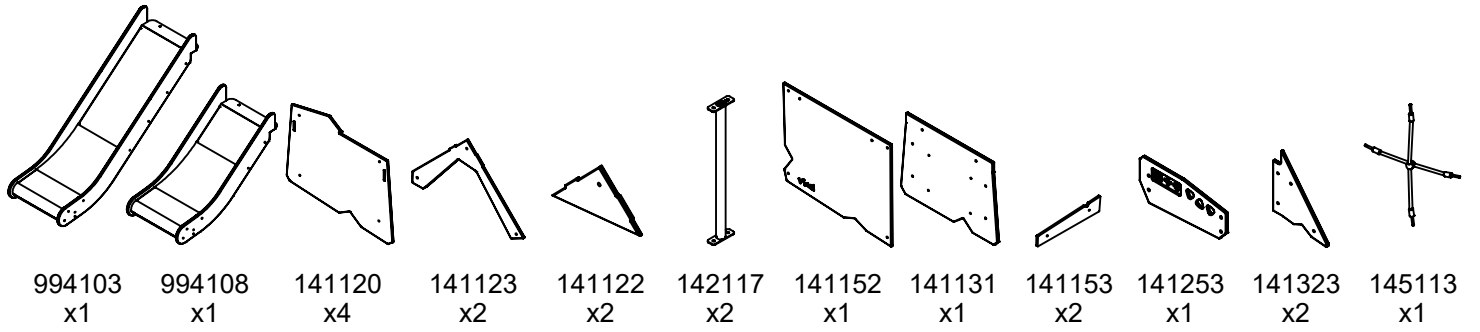

# WD1436

v018  
22.04.2022  
D. P.  
[cm]

vinci  
play

[cm]

vinci  
play

[cm]

vinci  
play

32x M10x120 (K2)	6x M8x120 (K2)
36x M10x120 (K3)	2x M8x120 (K3)
 	 
<b>NOT INCLUDED</b> 	<b>NOT INCLUDED</b> 

6x M8x120 (K2)	2x M8x120 (K3)
 	 
<b>NOT INCLUDED</b> 	<b>NOT INCLUDED</b> 

[cm]

vinci  
play

		PLYWOOD / HDPE		HPL	
136x	8x50 sxi	2x	WD28(s1)	2x	WD29(s1)
2x	6x50 sxs	2x	WD113(s6)	2x	WD114(s6)
2x	E34(K1,K3)	2x	WD33	2x	WD34
2x	E35(K2)	2x	WD63	2x	WD64
1x	E88(K2,K3)	2x	WD72	2x	WD73
2x	WD2	2x	WD74	2x	WD75
1x	WD14-4	1x	WD94	1x	WD95
2x	Z18	1x	WD132	1x	WD132
1x	V001	1x	WD134	1x	WD135
		2x	WD182	2x	WD181
				2x	P061 S6