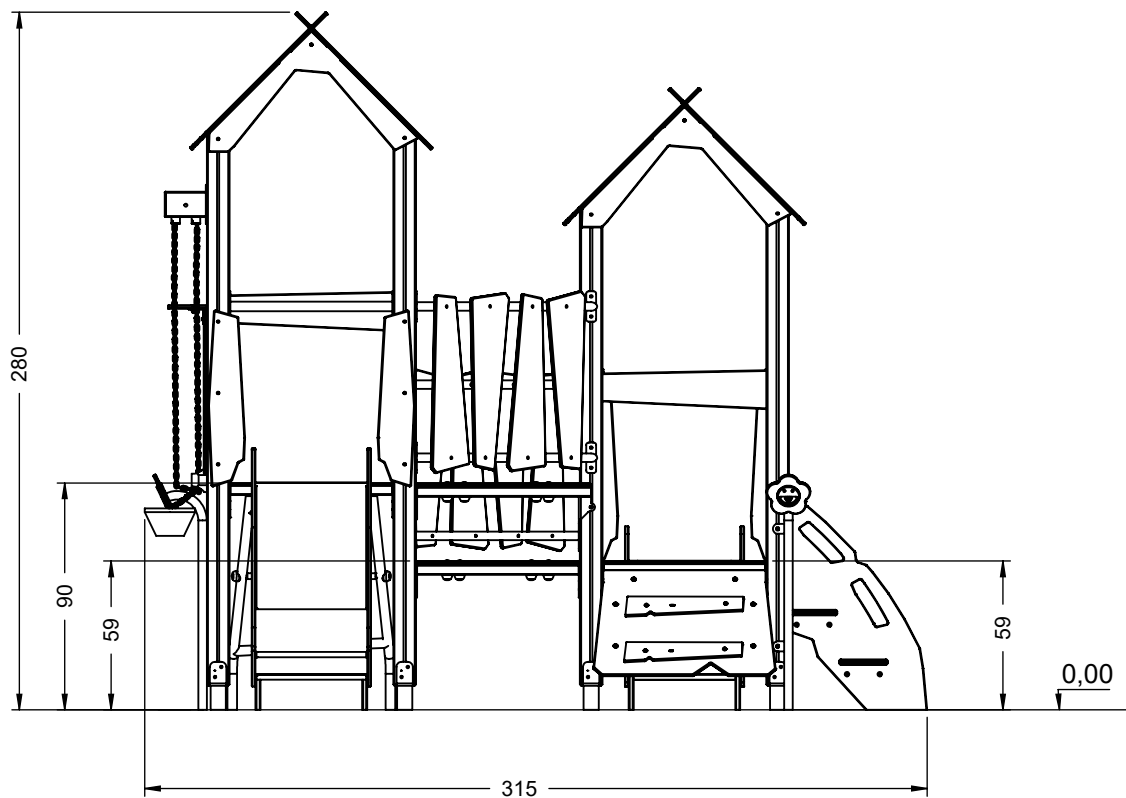

# WD1436

v018  
22.04.2022  
D. P.  
[cm]

vinci  
play

[cm]

vinci  
play

[cm]

vinci  
play

32x M10x120 (K2)	6x M8x120 (K2)
36x M10x120 (K3)	2x M8x120 (K3)
 	 
<b>NOT INCLUDED</b> 	<b>NOT INCLUDED</b> 

6x M8x120 (K2)	2x M8x120 (K3)
 	 
<b>NOT INCLUDED</b> 	<b>NOT INCLUDED</b> 

[cm]

vinci  
play

		PLYWOOD / HDPE		HPL	
136x	8x50 sxi	2x	WD28(s1)	2x	WD29(s1)
2x	6x50 sxs	2x	WD113(s6)	2x	WD114(s6)
2x	E34(K1,K3)	2x	WD33	2x	WD34
2x	E35(K2)	2x	WD63	2x	WD64
1x	E88(K2,K3)	2x	WD72	2x	WD73
2x	WD2	2x	WD74	2x	WD75
1x	WD14-4	1x	WD94	1x	WD95
2x	Z18	1x	WD132	1x	WD132
1x	V001	1x	WD134	1x	WD135
		2x	WD182	2x	WD181
				2x	P061 S6

vinci  
play

V001

**Part No:**  
**000000-**  
**00000**

000000-00000

[cm]

vinci  
 play