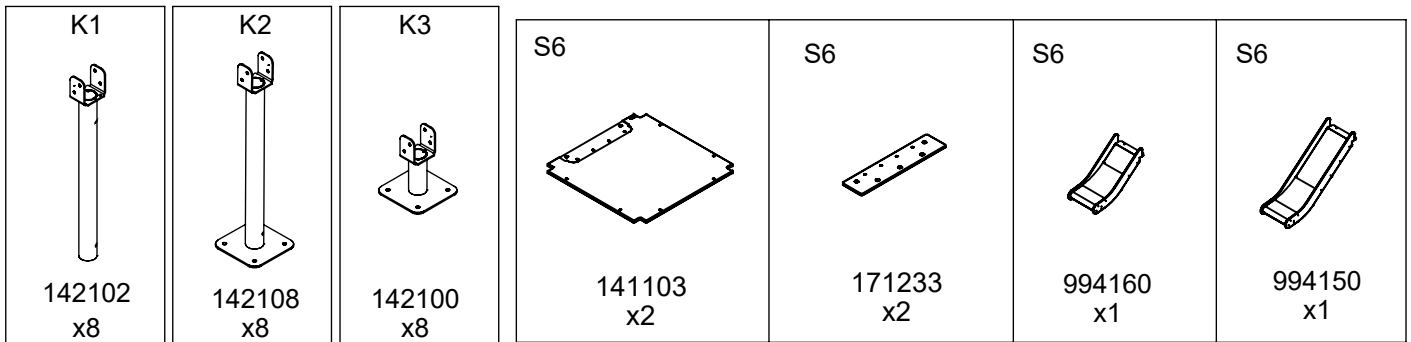

# WD1436

v018  
22.04.2022  
D. P.  
[cm]

vinci  
play

[cm]

vinci  
play

[cm]

vinci  
play

32x M10x120 (K2)	6x M8x120 (K2)
36x M10x120 (K3)	2x M8x120 (K3)
 	 
<b>NOT INCLUDED</b> 	<b>NOT INCLUDED</b> 

6x M8x120 (K2)	2x M8x120 (K3)
 	 
<b>NOT INCLUDED</b> 	<b>NOT INCLUDED</b> 

[cm]

vinci  
play

		PLYWOOD / HDPE		HPL	
136x	8x50 sxi	2x	WD28(s1)	2x	WD29(s1)
2x	6x50 sxs	2x	WD113(s6)	2x	WD114(s6)
2x	E34(K1,K3)	2x	WD33	2x	WD34
2x	E35(K2)	2x	WD63	2x	WD64
1x	E88(K2,K3)	2x	WD72	2x	WD73
2x	WD2	2x	WD74	2x	WD75
1x	WD14-4	1x	WD94	1x	WD95
2x	Z18	1x	WD132	1x	WD132
1x	V001	1x	WD134	1x	WD135
		2x	WD182	2x	WD181
				2x	P061 S6