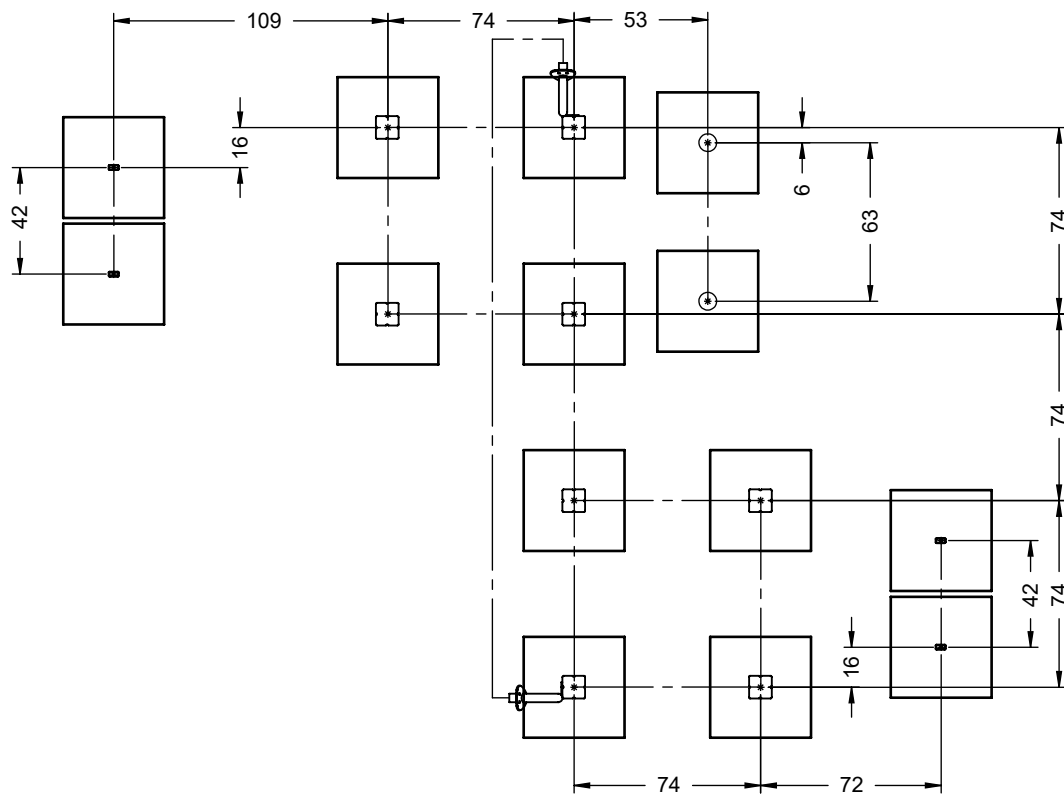

# WD1436

v018  
22.04.2022  
D. P.  
[cm]

vinci  
play

[cm]

vinci  
play

[cm]

vinci  
play

32x M10x120 (K2)	6x M8x120 (K2)
36x M10x120 (K3)	2x M8x120 (K3)
 	 
<b>NOT INCLUDED</b> 	<b>NOT INCLUDED</b> 

6x M8x120 (K2)	2x M8x120 (K3)
 	 
<b>NOT INCLUDED</b> 	<b>NOT INCLUDED</b> 

[cm]

vinci  
play

		PLYWOOD / HDPE		HPL	
136x	8x50 sxi	2x	WD28(s1)	2x	WD29(s1)
2x	6x50 sxs	2x	WD113(s6)	2x	WD114(s6)
2x	E34(K1,K3)	2x	WD33	2x	WD34
2x	E35(K2)	2x	WD63	2x	WD64
1x	E88(K2,K3)	2x	WD72	2x	WD73
2x	WD2	2x	WD74	2x	WD75
1x	WD14-4	1x	WD94	1x	WD95
2x	Z18	1x	WD132	1x	WD132
1x	V001	1x	WD134	1x	WD135
		2x	WD182	2x	WD181
				2x	P061 S6

vinci  
play

V001

**Part No:**  
**000000-**  
**00000**

000000-00000

[cm]

vinci  
 play