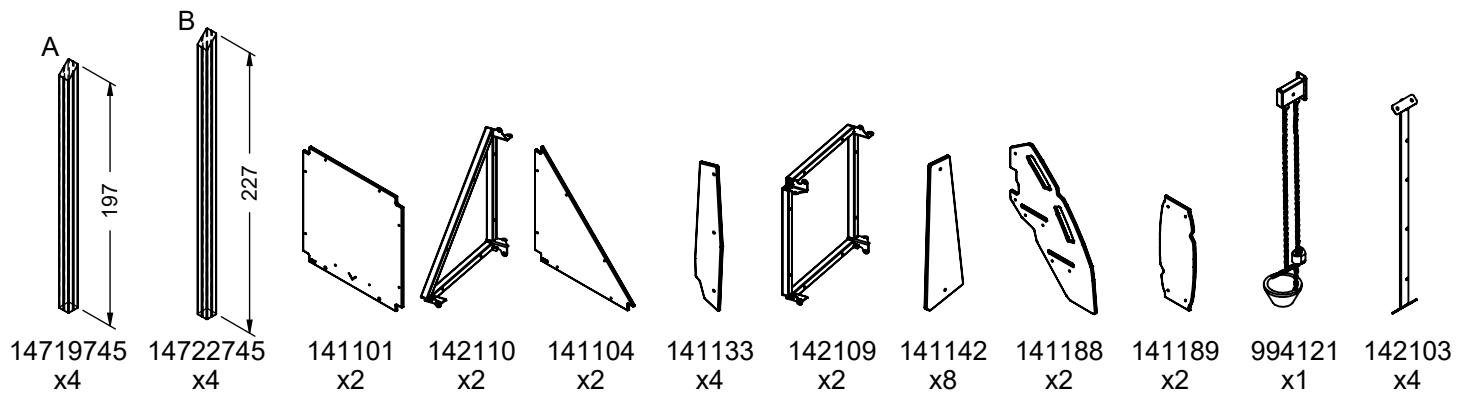

# WD1436

v018  
22.04.2022  
D. P.  
[cm]

vinci  
play

[cm]

vinci  
play

[cm]

vinci  
play

32x M10x120 (K2)	6x M8x120 (K2)
36x M10x120 (K3)	2x M8x120 (K3)
 	 
<b>NOT INCLUDED</b> 	<b>NOT INCLUDED</b> 

6x M8x120 (K2)	2x M8x120 (K3)
 	 
<b>NOT INCLUDED</b> 	<b>NOT INCLUDED</b> 

[cm]

vinci  
play

		PLYWOOD / HDPE		HPL	
136x	8x50 sxi	2x	WD28(s1)	2x	WD29(s1)
2x	6x50 sxs	2x	WD113(s6)	2x	WD114(s6)
2x	E34(K1,K3)	2x	WD33	2x	WD34
2x	E35(K2)	2x	WD63	2x	WD64
1x	E88(K2,K3)	2x	WD72	2x	WD73
2x	WD2	2x	WD74	2x	WD75
1x	WD14-4	1x	WD94	1x	WD95
2x	Z18	1x	WD132	1x	WD132
1x	V001	1x	WD134	1x	WD135
		2x	WD182	2x	WD181
				2x	P061 S6

vinci  
play

V001

**Part No:**  
**000000-**  
**00000**

000000-00000

[cm]

vinci  
 play