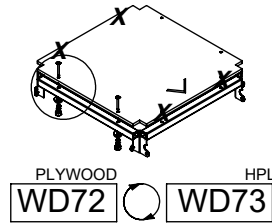

2x P061 S6

[cm]

vinci
play