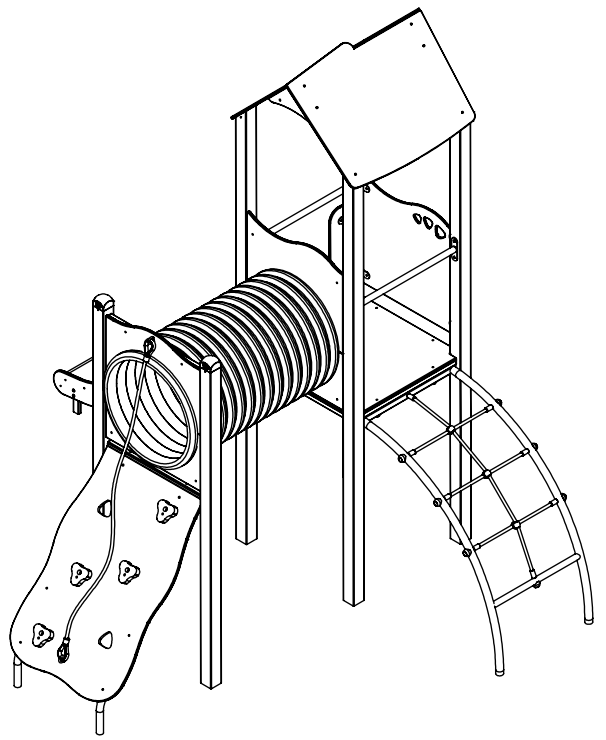

[cm]

vinci
play