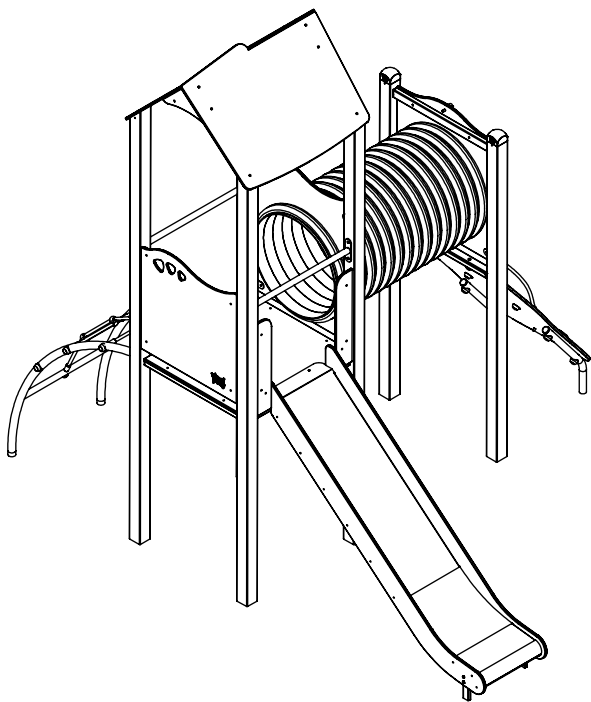

[cm]

vinci
play