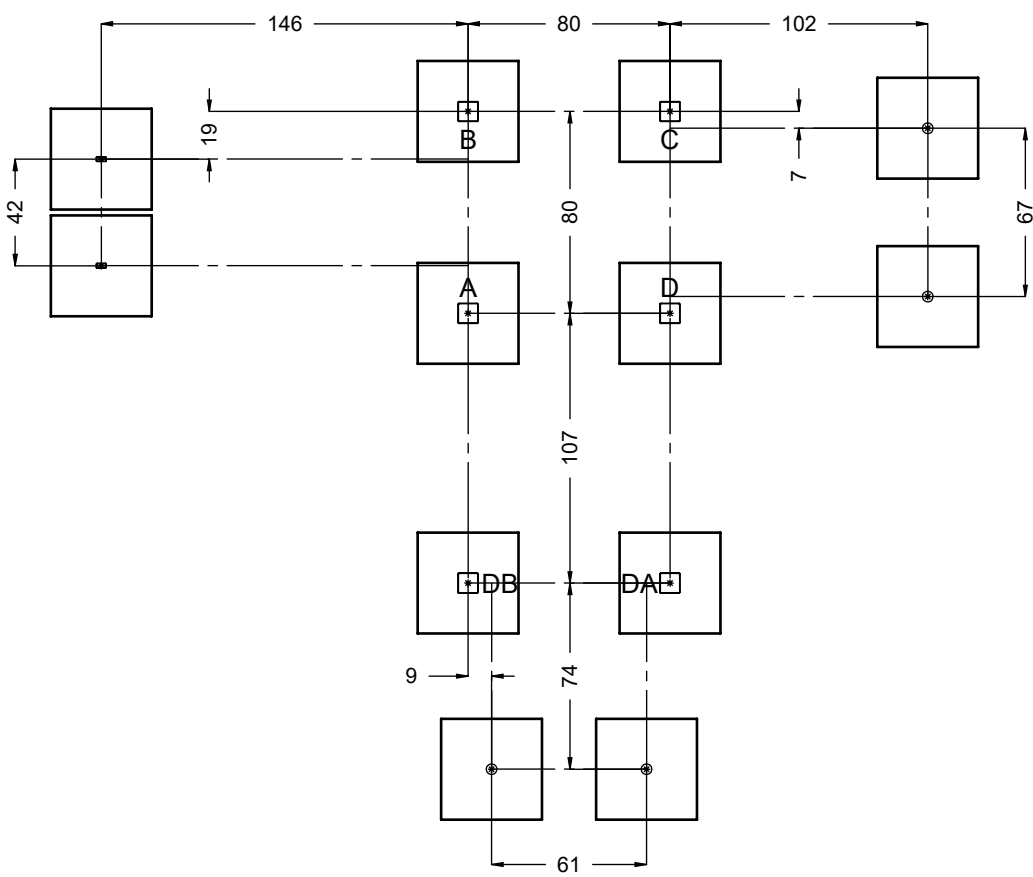

vinci
play

E37

24x M10x120 (K2)	6x M8x120 (K2)
26x M10x120 (K3)	4x M8x120 (K3)
	
	
NOT INCLUDED	NOT INCLUDED
	

[cm]

	6h			48h		
---	----	---	---	-----	---	--

vinci play

202A
x1

202B
x1