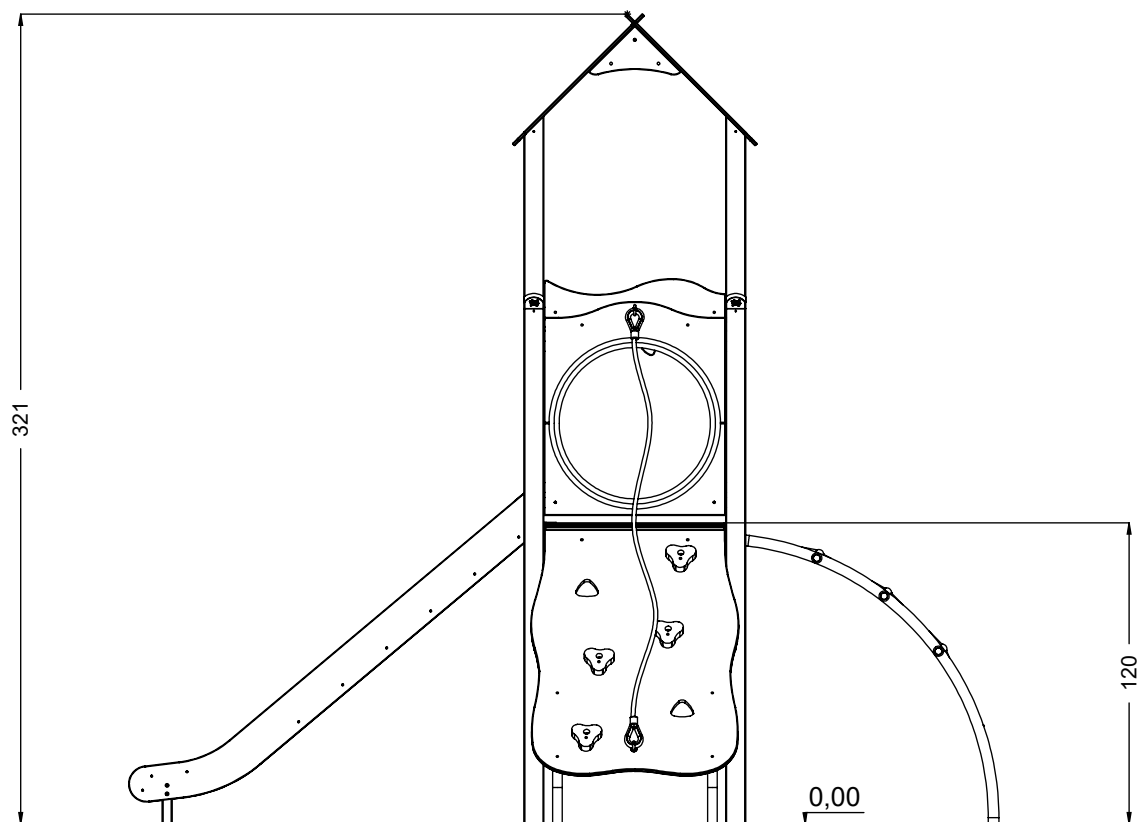

[cm]

vinci
play