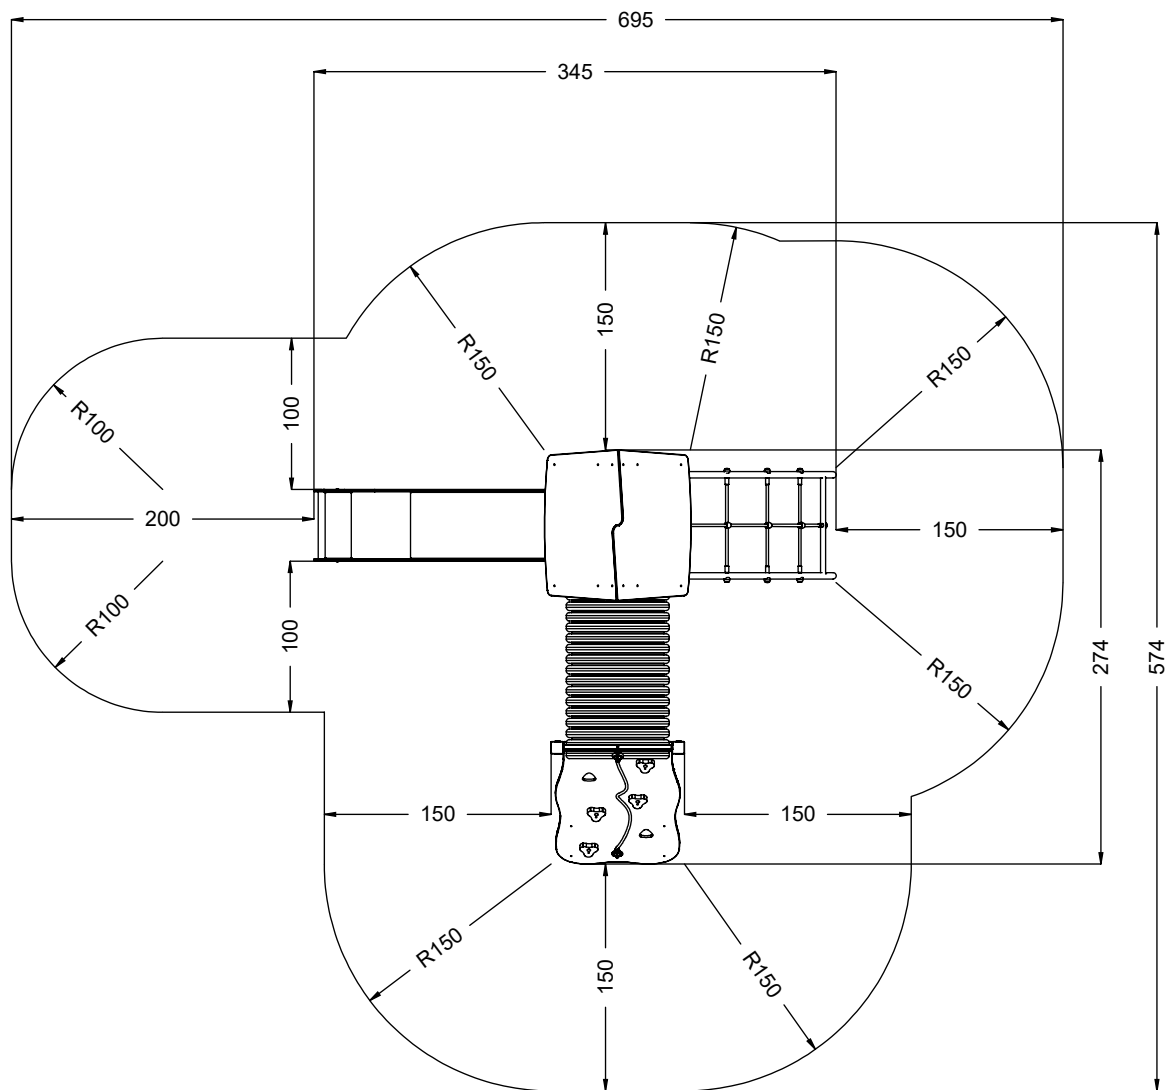

[cm]

vinci
play