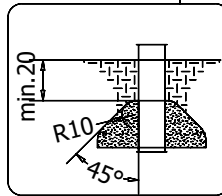

vinci
play

E37

24x M10x120 (K2)	6x M8x120 (K2)
26x M10x120 (K3)	4x M8x120 (K3)
	
	
NOT INCLUDED	NOT INCLUDED
	

[cm]

	6h			48h		
---	----	---	---	-----	---	--

vinci play

202A
x1

202B
x1