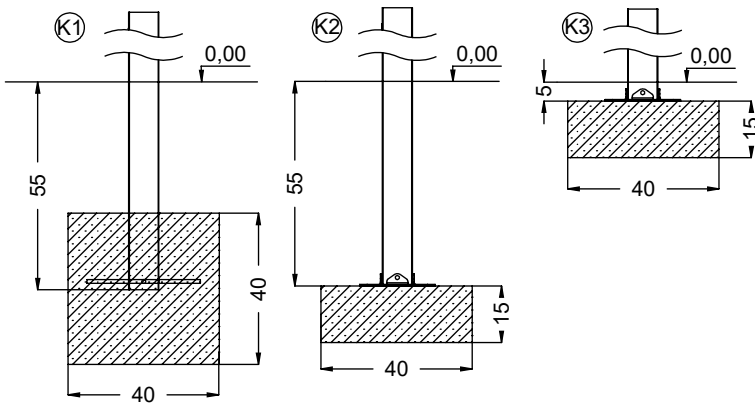

vinci
play

E37

24x M10x120 (K2)	6x M8x120 (K2)
26x M10x120 (K3)	4x M8x120 (K3)
	
	
NOT INCLUDED	NOT INCLUDED
	

[cm]

	6h			48h		
---	----	---	---	-----	---	--

vinci play

202A
x1

202B
x1