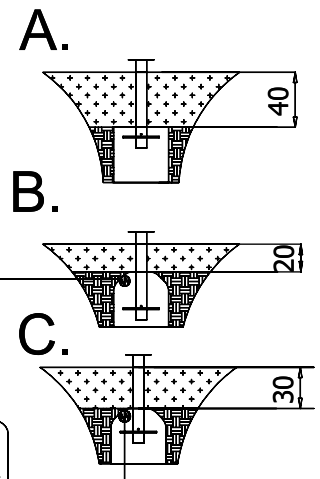

vinci
play

E37

24x M10x120 (K2)	6x M8x120 (K2)
26x M10x120 (K3)	4x M8x120 (K3)
	
	
NOT INCLUDED	NOT INCLUDED
	

[cm]

	6h			48h		
---	----	---	---	-----	---	--

vinci play

202A
x1

202B
x1