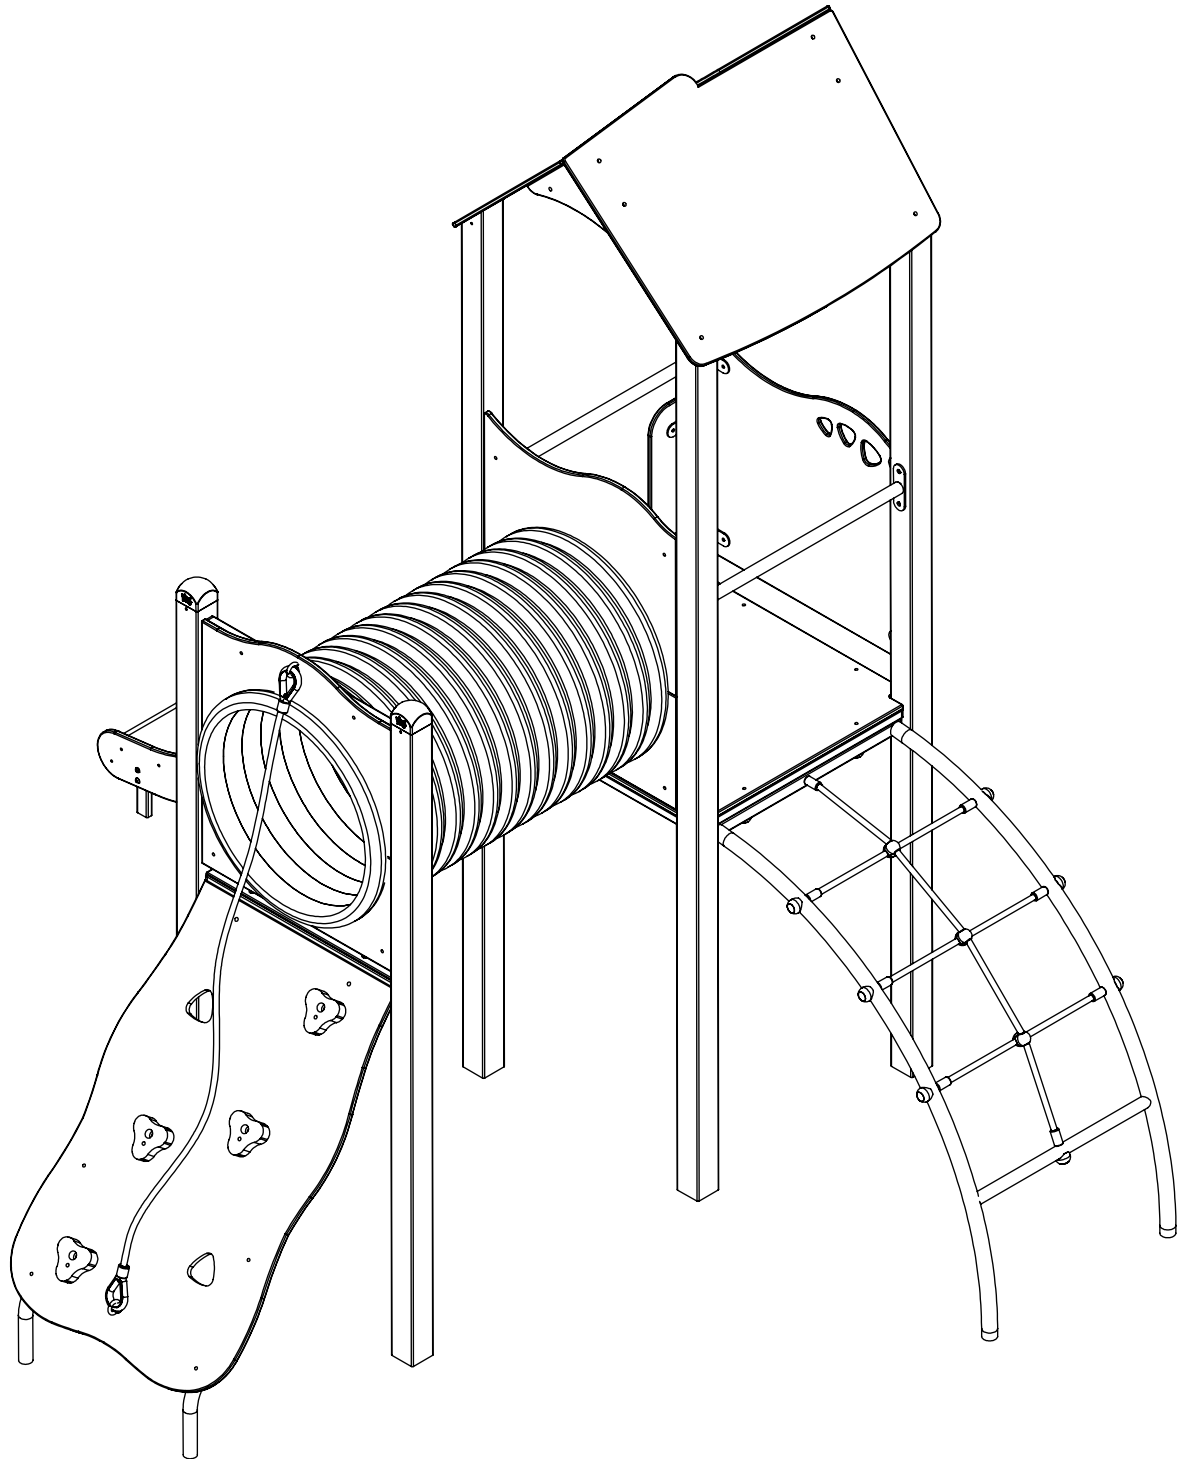

0202-1

v015
27.04.2023
K. M.
[cm]

vinci
play