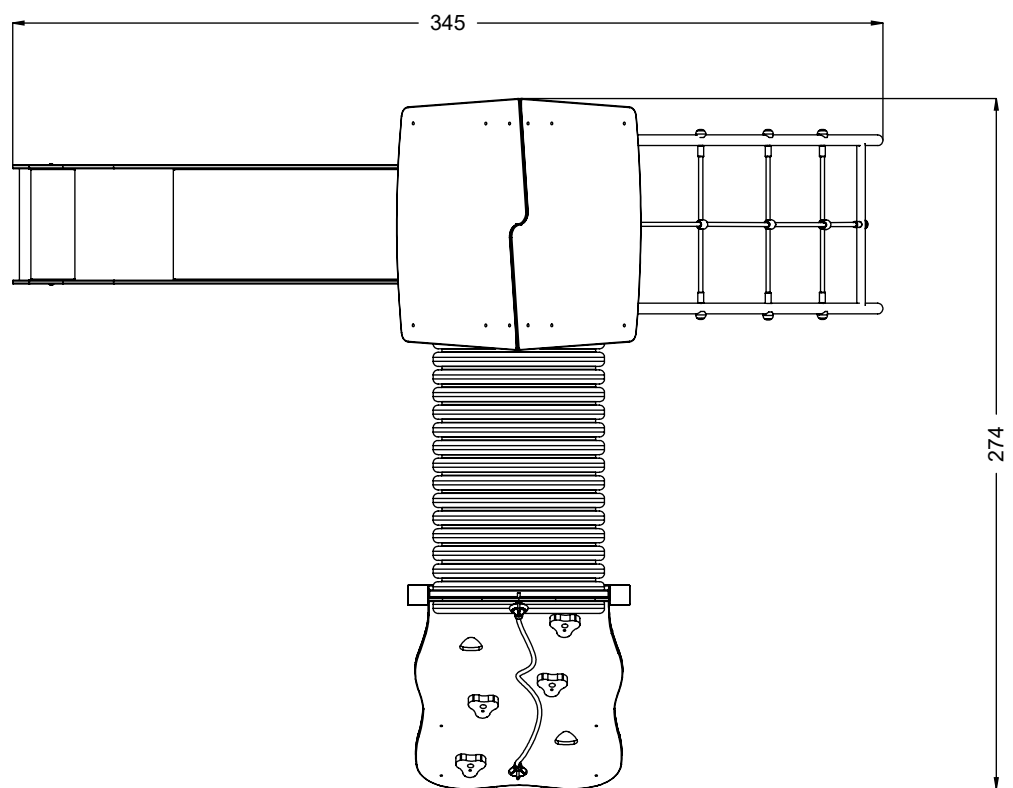

[cm]

vinci
play