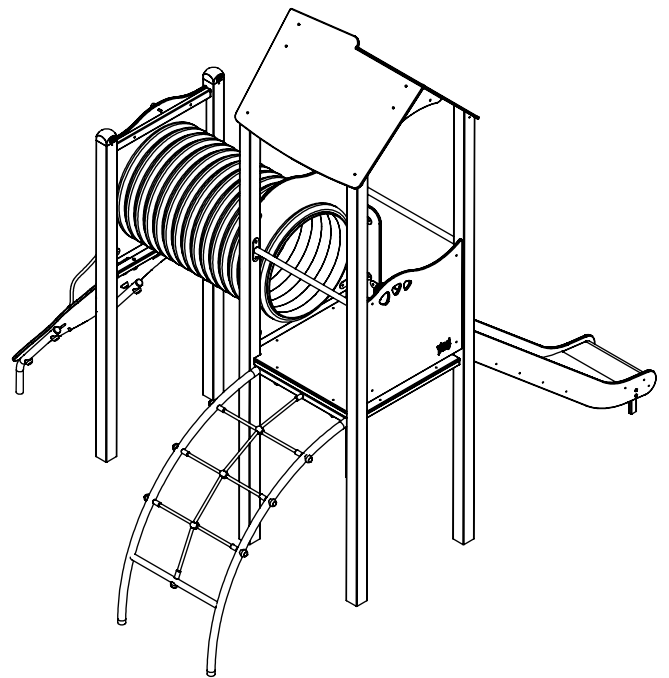

[cm]

vinci
play