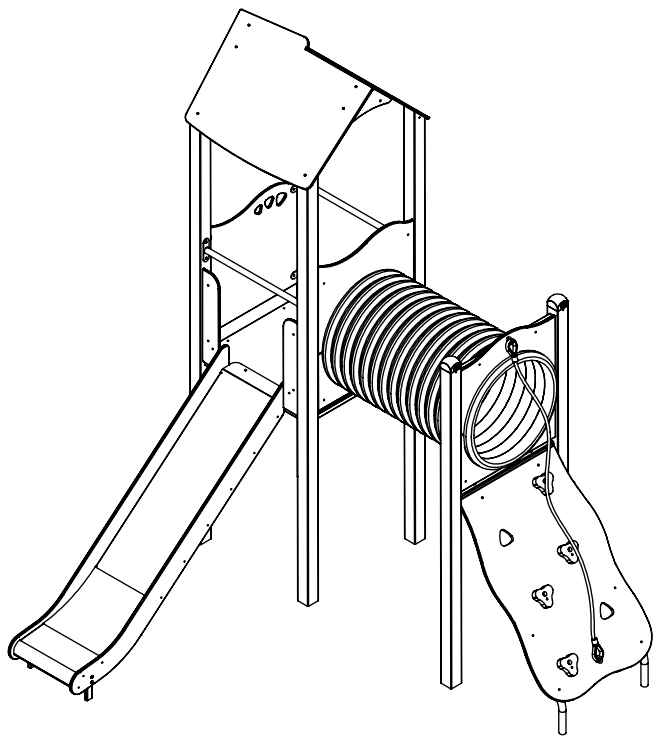

[cm]

vinci
play