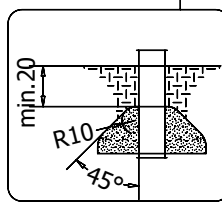

40x M10x120 (K2)
44x M10x120 (K3)

NOT INCLUDED

10x M8x120 (K2)
6x M8x120 (K3)

NOT INCLUDED