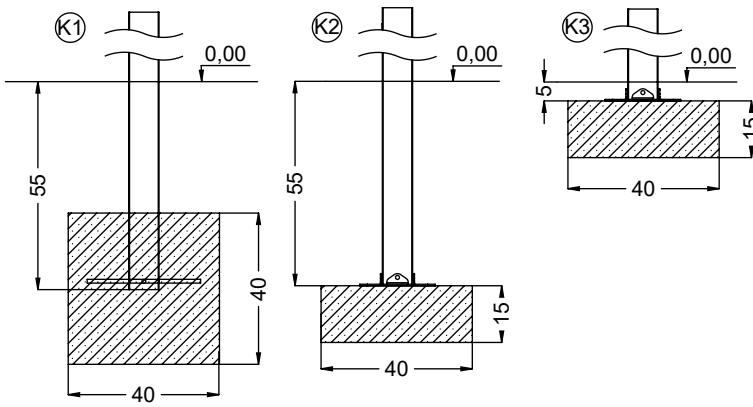

40x M10x120 (K2)
44x M10x120 (K3)

NOT INCLUDED

10x M8x120 (K2)
6x M8x120 (K3)

NOT INCLUDED