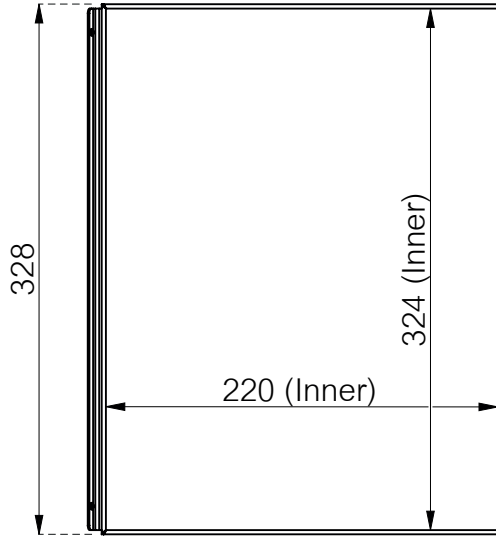

- 436-C104A
- 436-C104W
- 436-C104B

System Shelf C4, W327 x D221

Top view

Side view