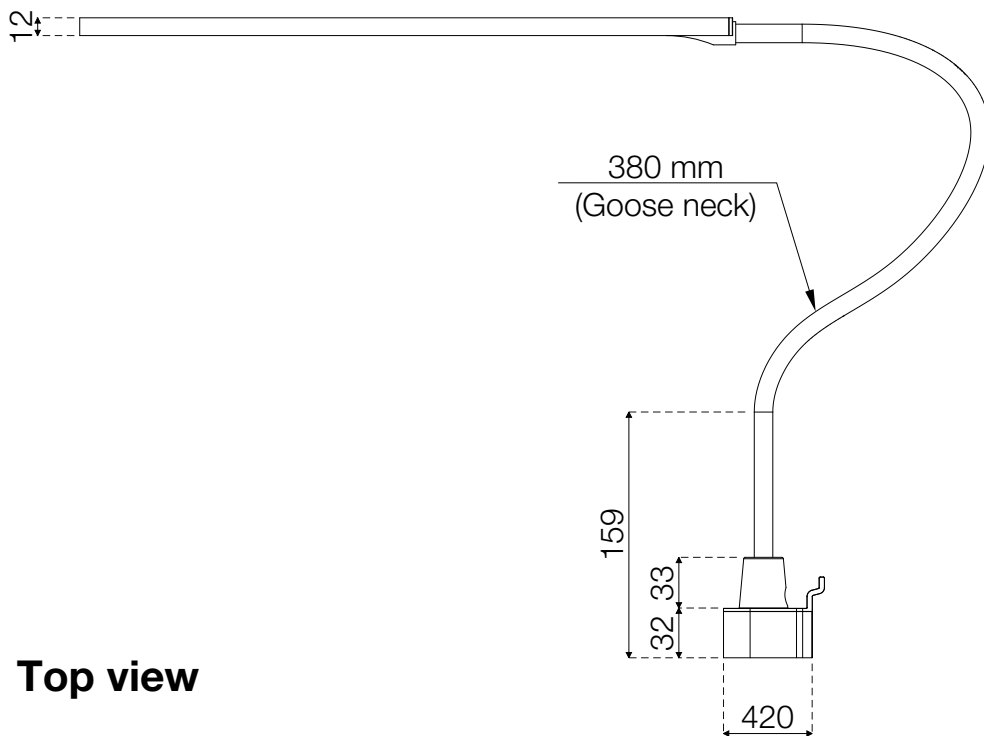

- 436-T50G
- 436-T50W
- 436-T50B

Conceptum Lamp

Side view

Top view

Oriented view - adapter