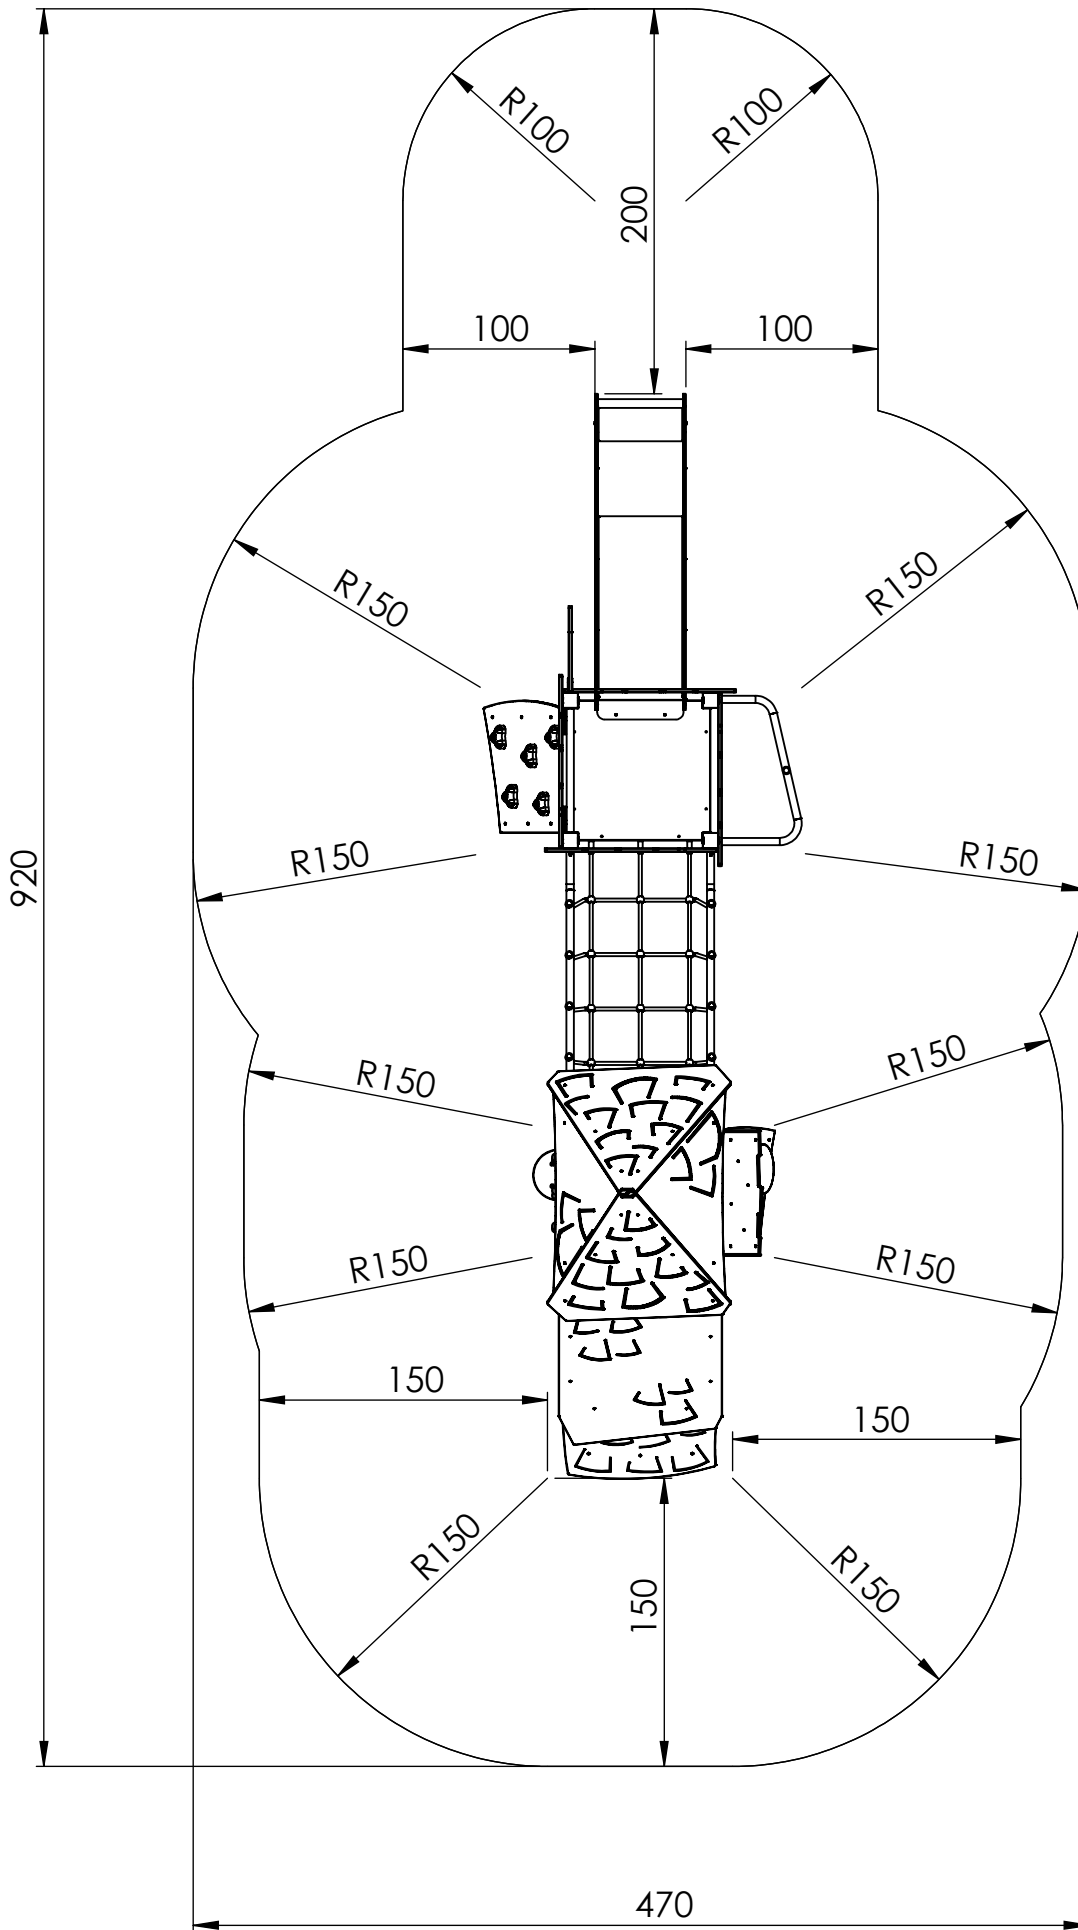

3004-1

v013
07.07.2023
K. M.
[cm]

vinci
play

[cm]

[cm]

K2

M10x120 x40
M8x120 x4

NOT INCLUDED

K3

M10x120 x44
M8x120 x2

NOT INCLUDED

[cm]

3004A
x1

3004B
x1

3004C
x1

3004D
x1