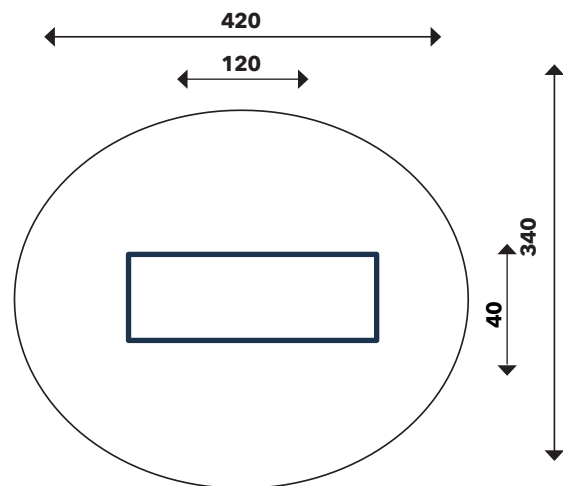

URBAN PLANTING TABLES ART.NR. 139117 & 139118

Safety zone:	14,28 m ²
Length:	120 cm
Width:	40 cm
Total height:	40 & 55 cm
Free fall height :	< 60 cm
Age range:	0-10
EN standard:	EN1176-1:2017
Dimensions:	120x40x40 & 120x40x55cm
Availability of spare parts:	Yes

Material:

- Wooden construction of Pine.
- Metal parts and metal fittings in hot dip galvanized steel.
- Plastic feet.

Comments:

- Renders is only for reference, colors and appearance may vary from render.
- Depth of metal anchors on a flat surface is 50 cm.
- No special attenuation surface is needed. The surface must be free from protruding sharp elements and must be flat. Fill in areas where material has been removed.