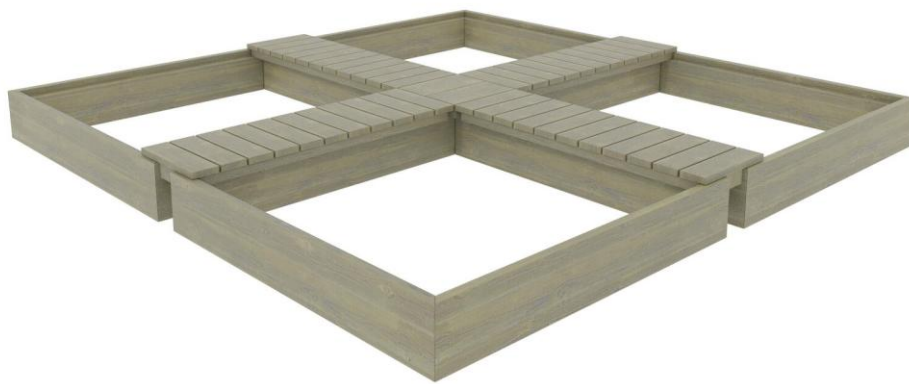

URBAN SENSORY GARDEN ART.NR. 139892

Safety zone:	28,4 m ²
Length:	233 cm
Width:	233 cm
Total height:	18 cm
Dimensions:	233x233x18 cm
Availability of spare parts:	Yes

Material:

- Wooden construction of Pine.
- Metal parts and metal fittings in hot dip galvanized steel.

Comments:

- Renders is only for reference, colors and appearance may vary from render.
- Depth of metal anchors on a flat surface is 50 cm.
- No special attenuation surface is needed. The surface must be free from protruding sharp elements and must be flat. Fill in areas where material has been removed.