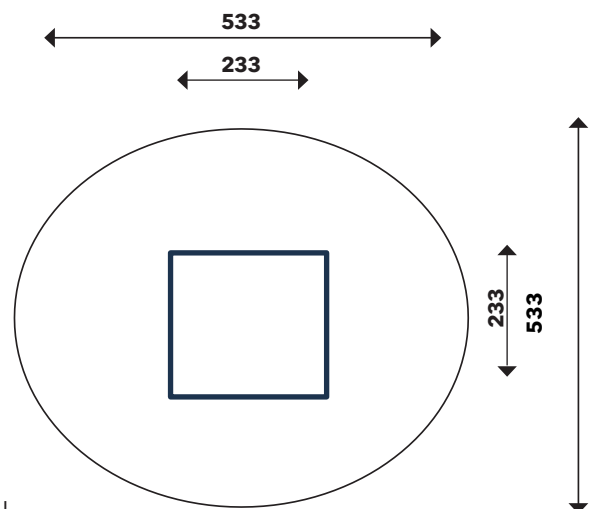

URBAN SENSORY GARDEN ART.NR. 139892

Safety zone:	28,4 m ²
Length:	233 cm
Width:	233 cm
Total height:	18 cm
Dimensions:	233x233x18 cm
Availability of spare parts:	Yes

Material:

- Wooden construction of Pine.
- Metal parts and metal fittings in hot dip galvanized steel.

Comments:

- Renders is only for reference, colors and appearance may vary from render.
- Depth of metal anchors on a flat surface is 50 cm.
- No special attenuation surface is needed. The surface must be free from protruding sharp elements and must be flat. Fill in areas where material has been removed.