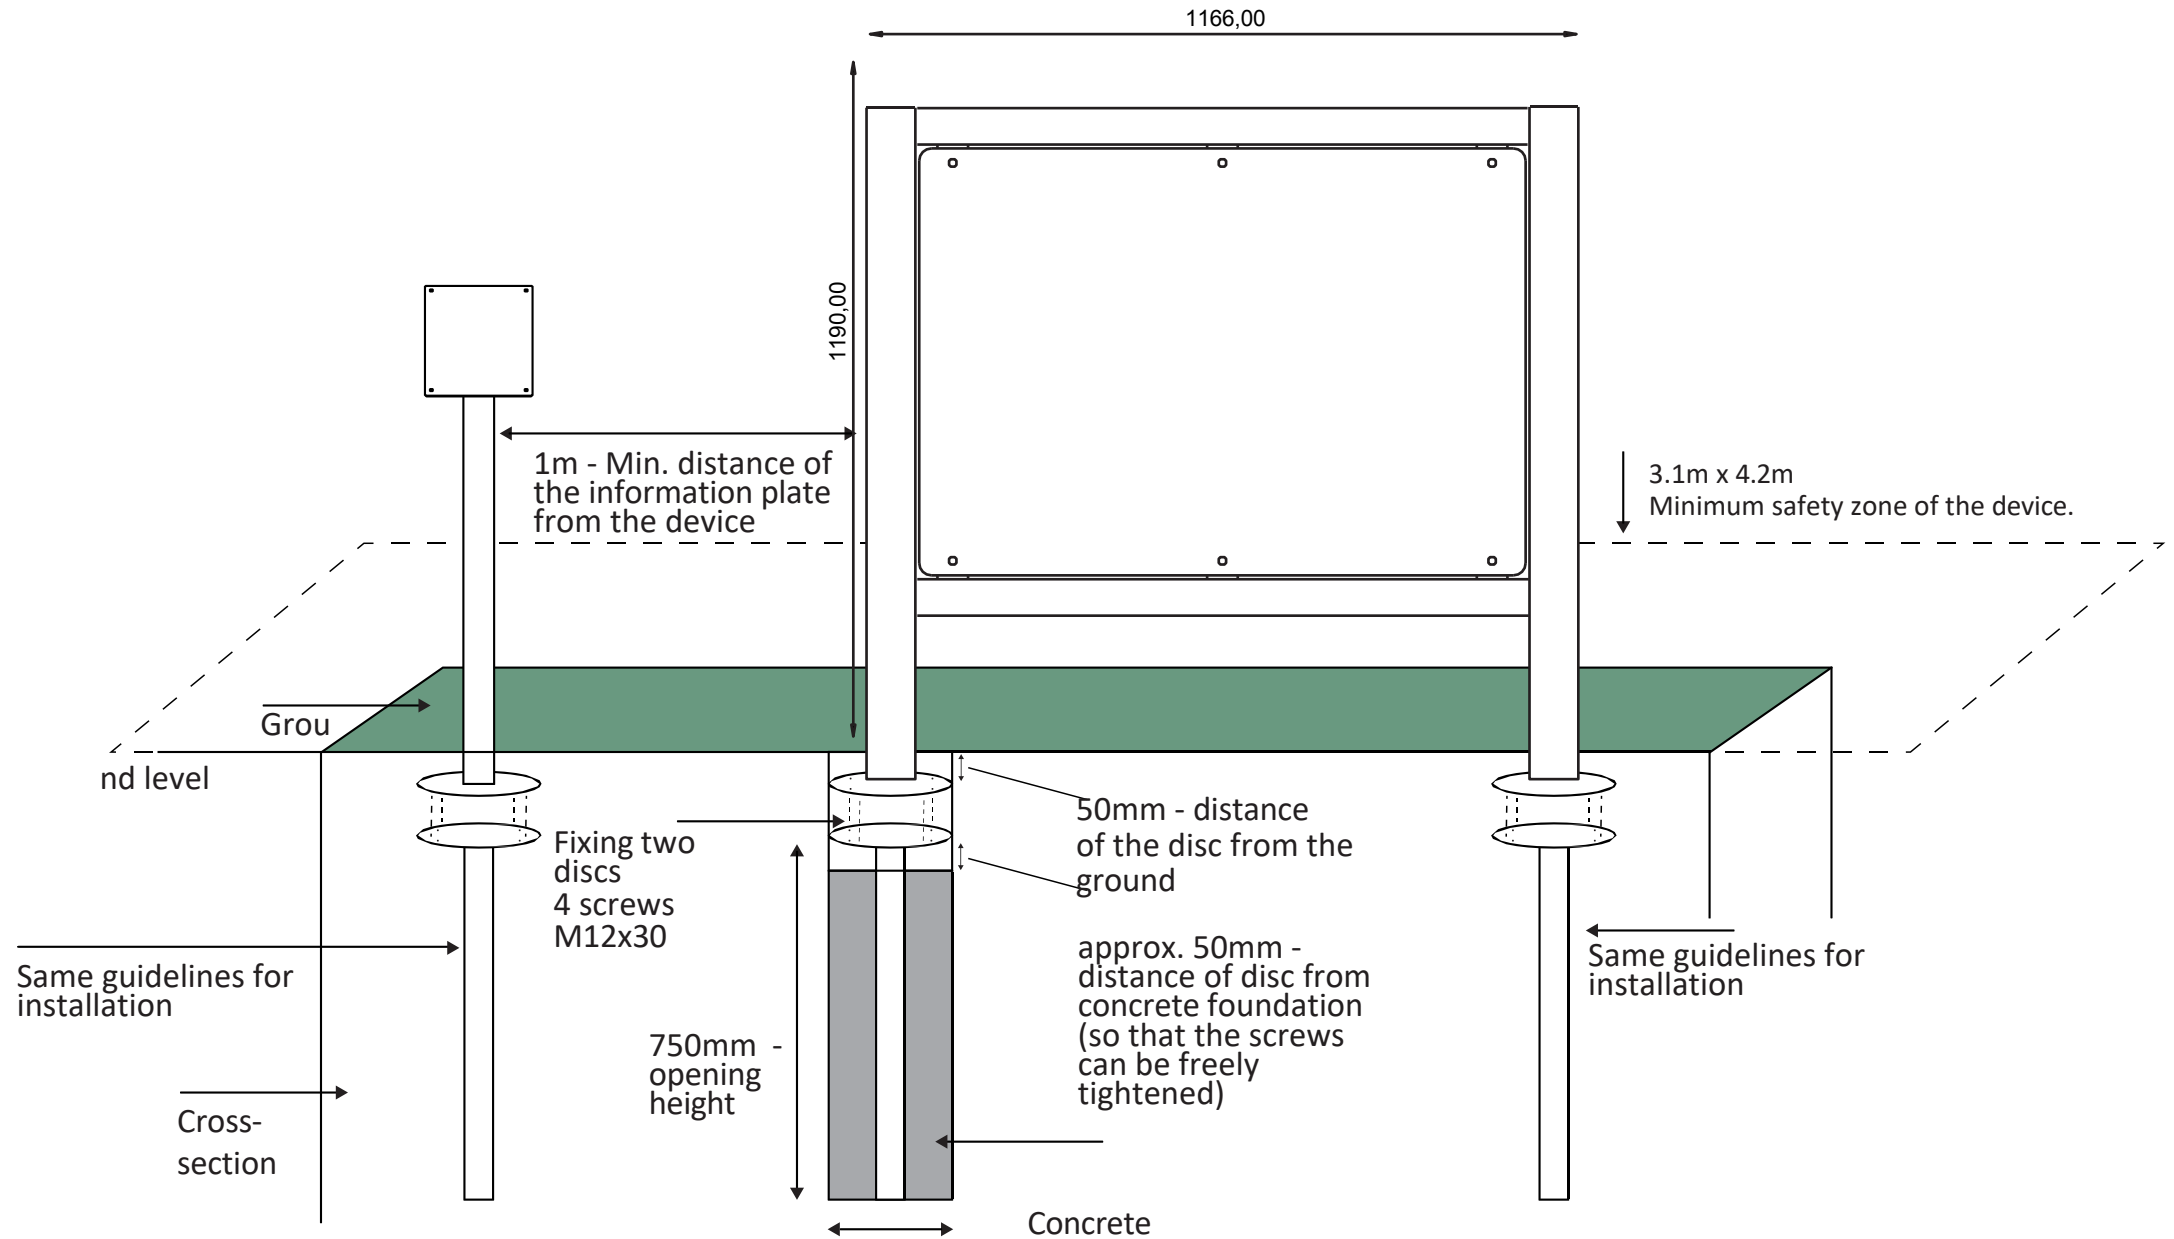

Device: Picasso educational whiteboard

300mm - bore diameter