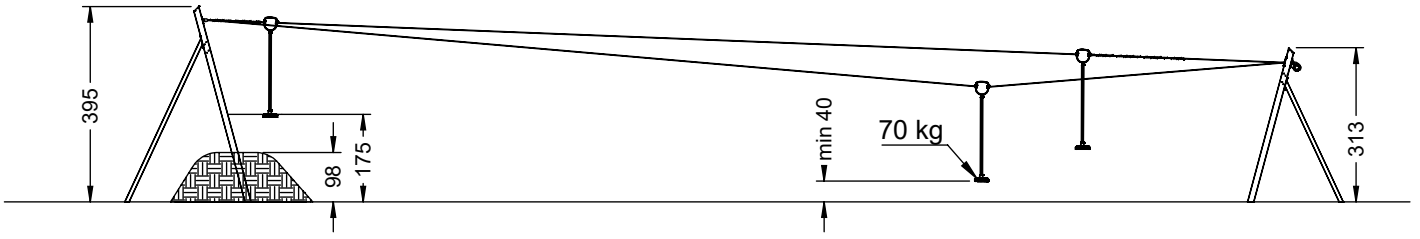

0421H

v010
09.01.2024
K. M.
[cm]

vinci
play

[cm]

vinci
play

	L
0421H - 20 m	2417
0421H - 30 m	3417
0421H - 40 m	4417

[cm]

vinci
play

20m

30m

40m

vinci
play

[cm]

20 m

30 m

40 m

[cm]

vinci play

420A
x2

042138
x2

420B
x2

042141
x2

042139
x2

163109
x8

E106

[cm]

vinci
play

[cm]

vinci
play

A diagram illustrating the cleaning and maintenance process. On the left, a spray bottle with a nozzle is shown, with the text "%00" on its side. An arrow points to a hand holding a cloth. A second arrow points to a rectangular label with the following text: