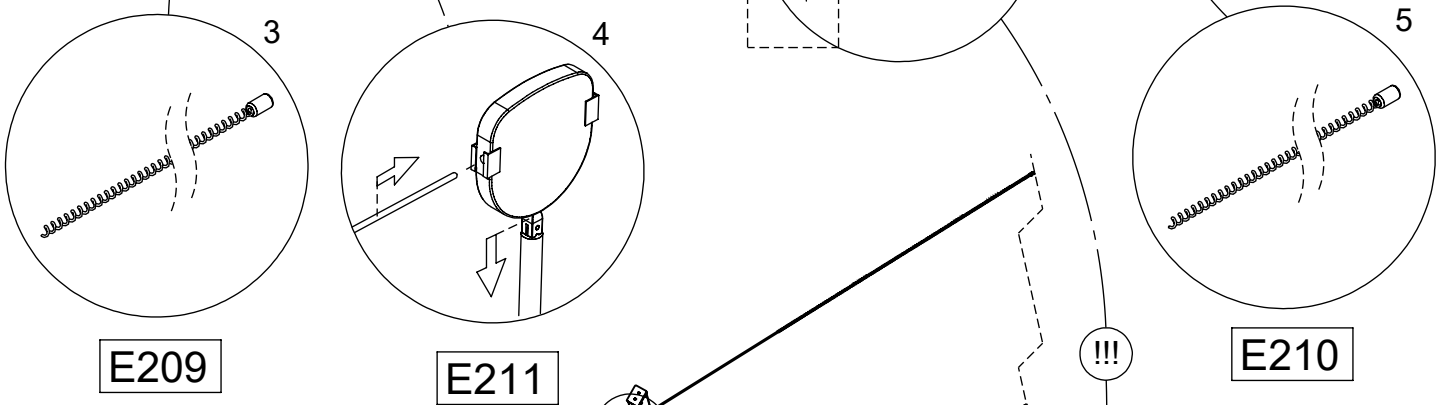

E105

E234

E234

[cm]

vinci play

E107

E107

E106

E106

[cm]

vinci
play

[cm]

vinci
play

A diagram illustrating the cleaning and maintenance process. On the left, a spray bottle with a nozzle is shown, with the text "%00" on its side. An arrow points to a hand holding a cloth. A second arrow points to a rectangular label with the following text: