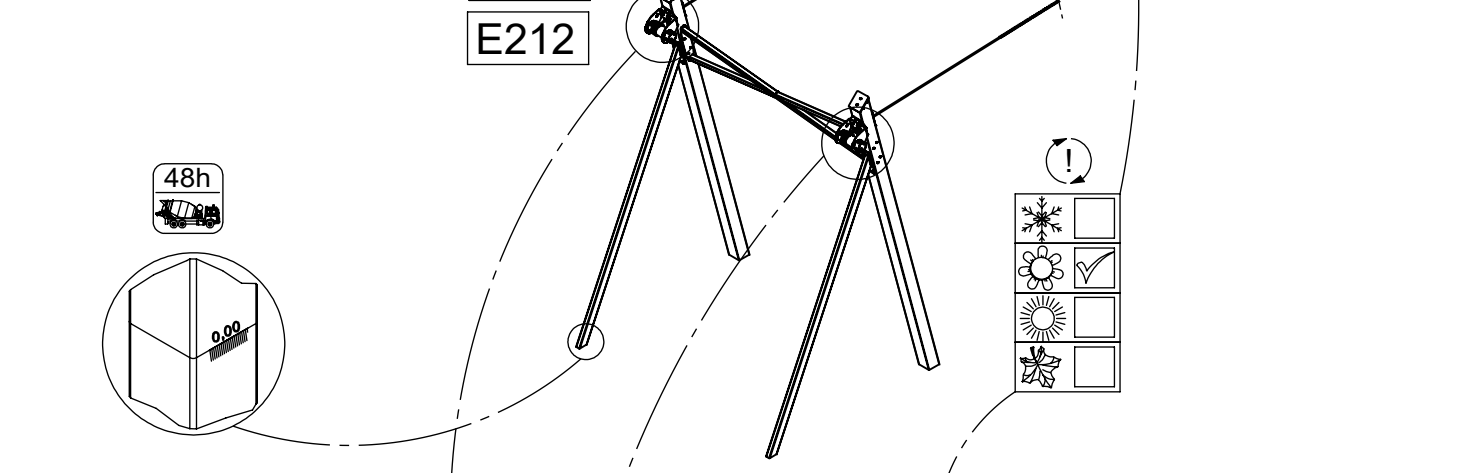

E106

[cm]

vinci
play

[cm]

vinci
play

A diagram illustrating the cleaning and maintenance process. On the left, a spray bottle with a nozzle is shown, with the text "%00" on its side. An arrow points to a hand holding a cloth. A second arrow points to a rectangular label with the following text: