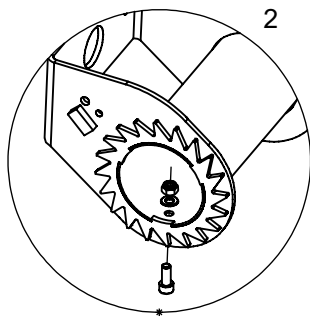

E105

E234

E234

[cm]

vinci play

E107

E107

E106

E106

[cm]

vinci
play

[cm]

vinci
play

A diagram illustrating the cleaning and maintenance process. On the left, a spray bottle with a nozzle is shown, with the text "%00" on its side. An arrow points to a hand holding a cloth. A second arrow points to a rectangular label with the following text: