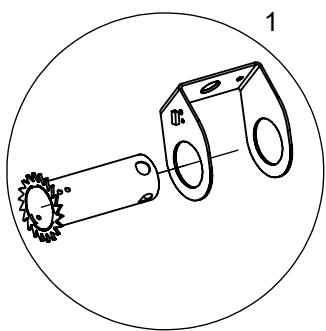

E105

E234

E234

[cm]

vinci play

E107

E107

E106

E106

[cm]

vinci
play

[cm]

vinci
play

A diagram illustrating the cleaning and maintenance process. On the left, a spray bottle with a nozzle is shown, with the text "%00" on its side. An arrow points to a hand holding a cloth. A second arrow points to a rectangular label with the following text: