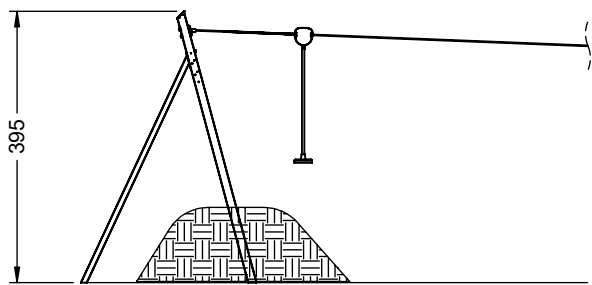

0421H

v010
09.01.2024
K. M.
[cm]

vinci
play

[cm]

vinci
play

	L
0421H - 20 m	2417
0421H - 30 m	3417
0421H - 40 m	4417

[cm]

vinci
play

20m

30m

40m

vinci
play

[cm]

20 m

30 m

40 m

[cm]

vinci play

420A
x2

042138
x2

420B
x2

042141
x2

042139
x2

163109
x8

E106

[cm]

vinci
play

[cm]

vinci
play

A diagram illustrating the cleaning and maintenance process. On the left, a spray bottle with a nozzle is shown, with the text "%00" on its side. An arrow points to a hand holding a cloth. A second arrow points to a rectangular label with the following text: