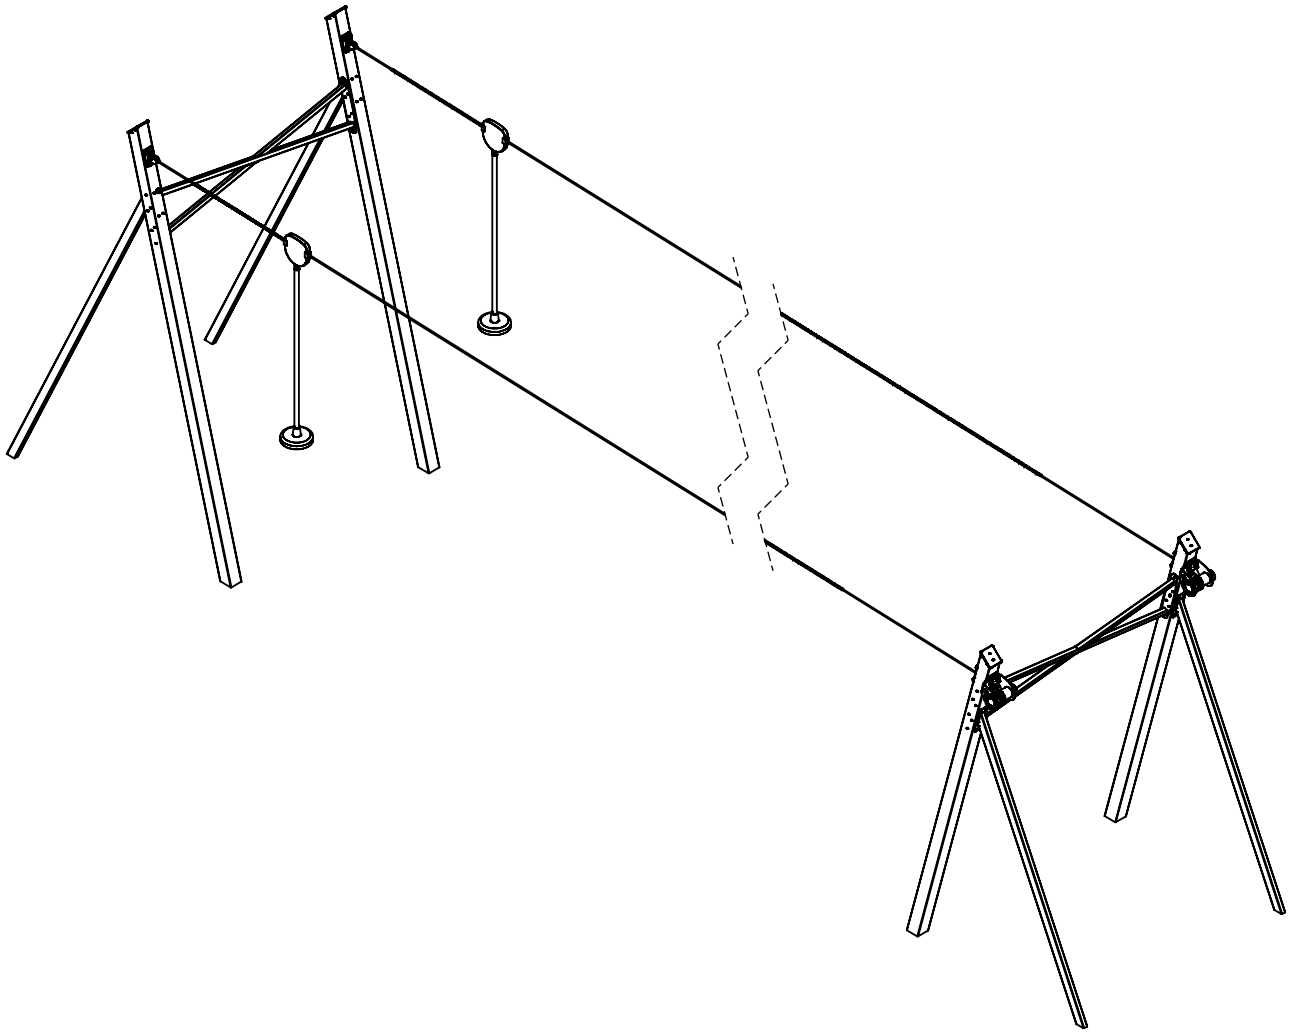

0421H

v010
09.01.2024
K. M.
[cm]

vinci
play

[cm]

vinci
play

	L
0421H - 20 m	2417
0421H - 30 m	3417
0421H - 40 m	4417

[cm]

vinci
play

20m

30m

40m

vinci
play

[cm]

20 m

30 m

40 m

[cm]

vinci play

420A
x2

042138
x2

420B
x2

042141
x2

042139
x2

163109
x8

E106

[cm]

vinci
play

[cm]

vinci
play

A diagram illustrating the cleaning and maintenance process. On the left, a spray bottle with a nozzle is shown, with the text "%00" on its side. An arrow points to a hand holding a cloth. A second arrow points to a rectangular label with the following text: