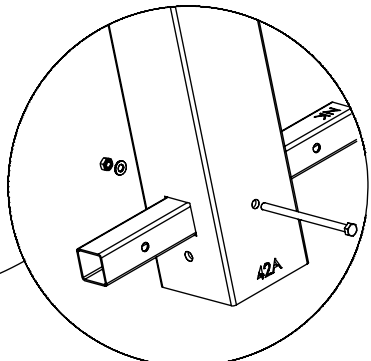

2x	E105
2x	E106
2x	E107
2x	E108
2x	E109
12x	E234
4x	E134
2x	E206(20 m)
2x	E207(30 m)
2x	E208(40 m)
2x	E209
2x	E210
2x	E211
2x	E212
2x	042178
2x	042177
2x	041134
2x	042145
2x	i219
2x	i158
1x	V002

E234

E109

E106

[cm]

vinci
play

[cm]

vinci
play

A diagram illustrating the cleaning and maintenance process. On the left, a spray bottle with a nozzle is shown, with the text "%00" on its side. An arrow points to a hand holding a cloth. A second arrow points to a rectangular label with the following text: