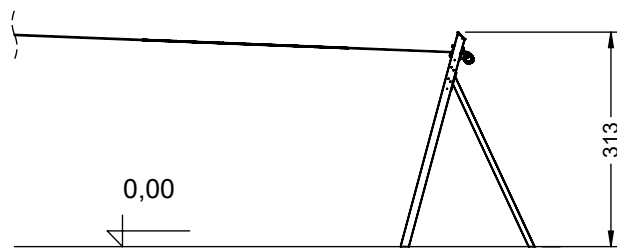

0421H

v010
09.01.2024
K. M.
[cm]

vinci
play

[cm]

vinci
play

	L
0421H - 20 m	2417
0421H - 30 m	3417
0421H - 40 m	4417

[cm]

vinci
play

20m

30m

40m

vinci
play

[cm]

20 m

30 m

40 m

E106

[cm]

vinci
play

[cm]

vinci
play

A diagram illustrating the cleaning and maintenance process. On the left, a spray bottle with a nozzle is shown, with the text "%00" on its side. An arrow points to a hand holding a cloth. A second arrow points to a rectangular label with the following text: