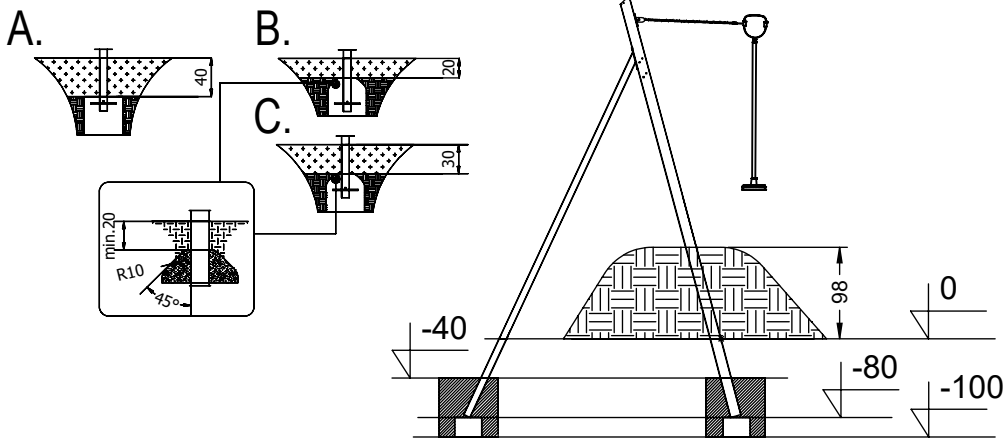

20m

30m

40m

vinci
play

[cm]

20 m

30 m

40 m

[cm]

vinci play

420A
x2

042138
x2

420B
x2

042141
x2

042139
x2

163109
x8

E106

[cm]

vinci
play

[cm]

vinci
play

A diagram illustrating the cleaning and maintenance process. On the left, a spray bottle with a nozzle is shown, with the text "%00" on its side. An arrow points to a hand holding a cloth. A second arrow points to a rectangular label with the following text: