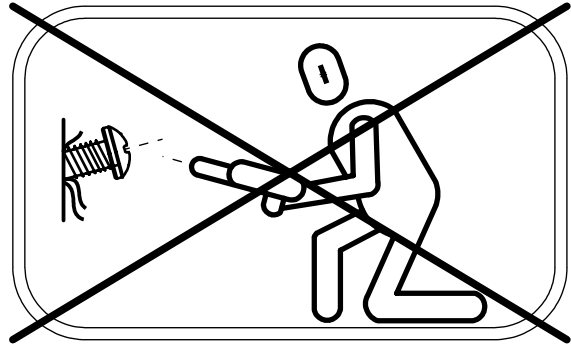

420A
x2

042138
x2

420B
x2

042141
x2

042139
x2

163109
x8

2x	E105
2x	E106
2x	E107
2x	E108
2x	E109
12x	E234
4x	E134
2x	E206(20 m)
2x	E207(30 m)
2x	E208(40 m)
2x	E209
2x	E210
2x	E211
2x	E212
2x	042178
2x	042177
2x	041134
2x	042145
2x	i219
2x	i158
1x	V002