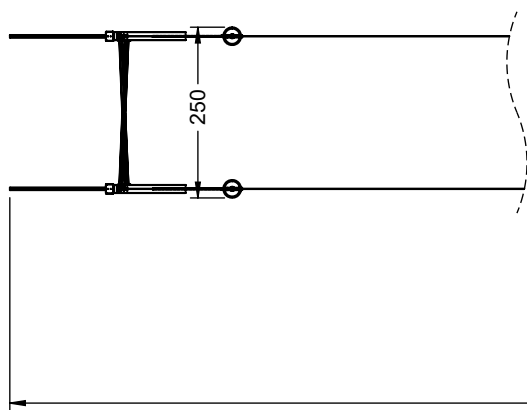

0421H

v010
09.01.2024
K. M.
[cm]

vinci
play

[cm]

vinci
play

	L
0421H - 20 m	2417
0421H - 30 m	3417
0421H - 40 m	4417

[cm]

vinci
play

20m

30m

40m

vinci
play

[cm]

20 m

30 m

40 m

[cm]

vinci play

420A
x2

042138
x2

420B
x2

042141
x2

042139
x2

163109
x8

E106

[cm]

vinci
play

[cm]

vinci
play

A diagram illustrating the cleaning and maintenance process. On the left, a spray bottle with a nozzle is shown, with the text "%00" on its side. An arrow points to a hand holding a cloth. A second arrow points to a rectangular label with the following text: