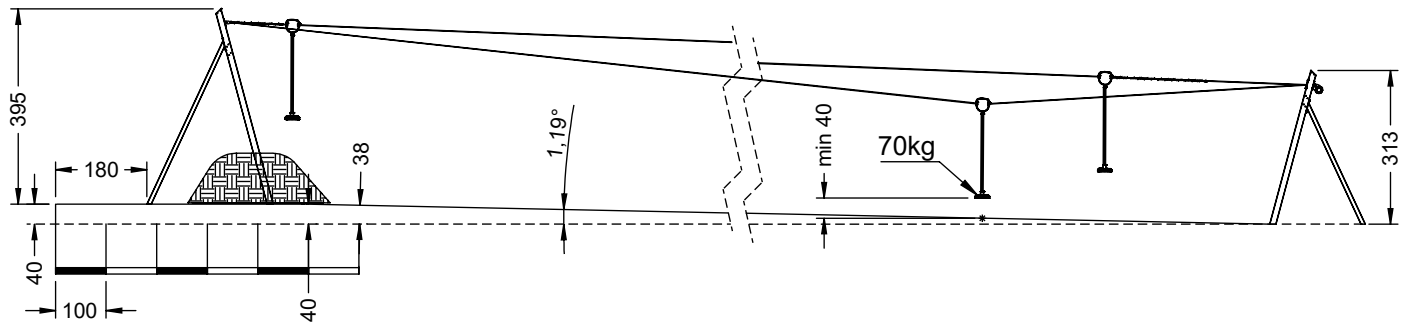

0421H

v010
09.01.2024
K. M.
[cm]

vinci
play

[cm]

vinci
play

	L
0421H - 20 m	2417
0421H - 30 m	3417
0421H - 40 m	4417

[cm]

vinci
play

20m

30m

40m

vinci
play

[cm]

20 m

30 m

40 m

[cm]

vinci play

420A
x2

042138
x2

420B
x2

042141
x2

042139
x2

163109
x8

E106

[cm]

vinci
play

[cm]

vinci
play

A diagram illustrating the cleaning and maintenance process. On the left, a spray bottle with a nozzle is shown, with the text "%00" on its side. An arrow points to a hand holding a cloth. A second arrow points to a rectangular label with the following text: