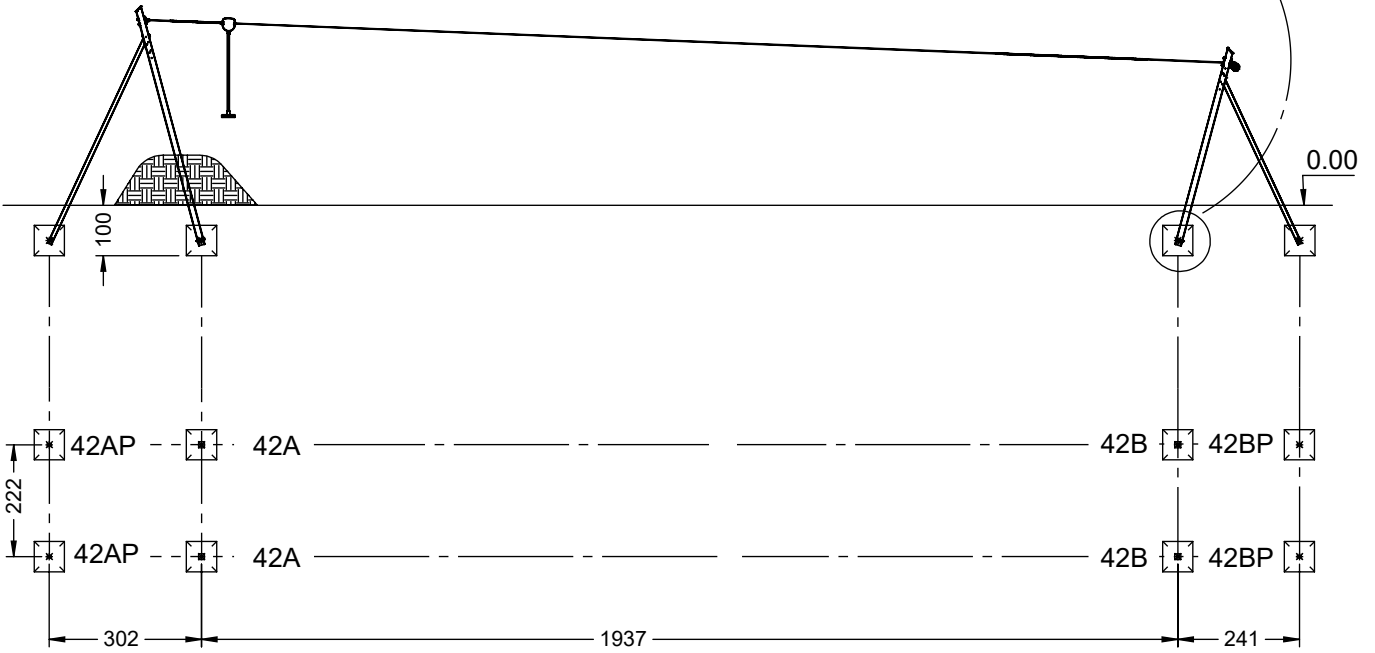

20m

30m

40m

vinci
play

[cm]

20 m

30 m

40 m

[cm]

vinci play

420A
x2

042138
x2

420B
x2

042141
x2

042139
x2

163109
x8

E106

[cm]

vinci
play

[cm]

vinci
play

A diagram illustrating the cleaning and maintenance process. On the left, a spray bottle with a nozzle is shown, with the text "%00" on its side. An arrow points to a hand holding a cloth. A second arrow points to a rectangular label with the following text: