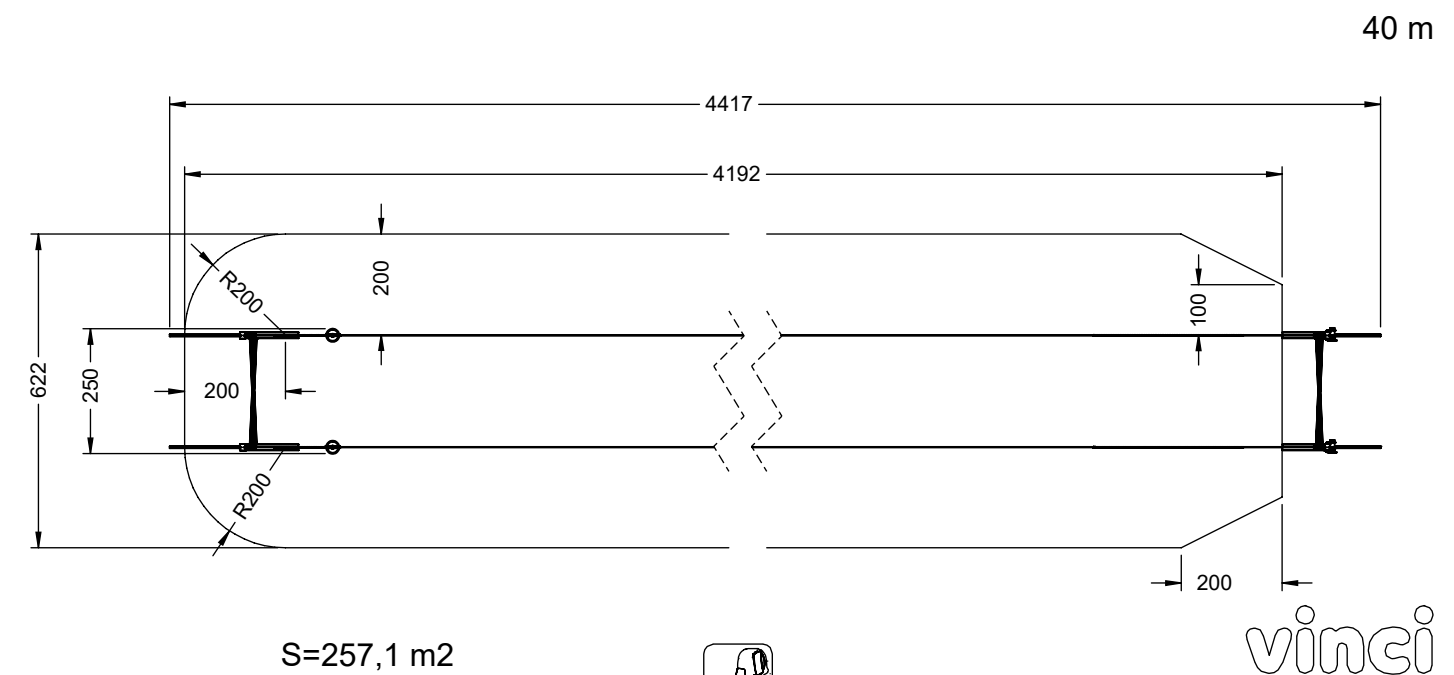

0421H

v010
09.01.2024
K. M.
[cm]

vinci
play

[cm]

vinci
play

	L
0421H - 20 m	2417
0421H - 30 m	3417
0421H - 40 m	4417

[cm]

vinci
play

20m

30m

40m

vinci
play

[cm]

20 m

30 m

40 m

[cm]

vinci play

420A
x2

042138
x2

420B
x2

042141
x2

042139
x2

163109
x8

E106

[cm]

vinci
play

[cm]

vinci
play

A diagram illustrating the cleaning and maintenance process. On the left, a spray bottle with a nozzle is shown, with the text "%00" on its side. An arrow points to a hand holding a cloth. A second arrow points to a rectangular label with the following text: