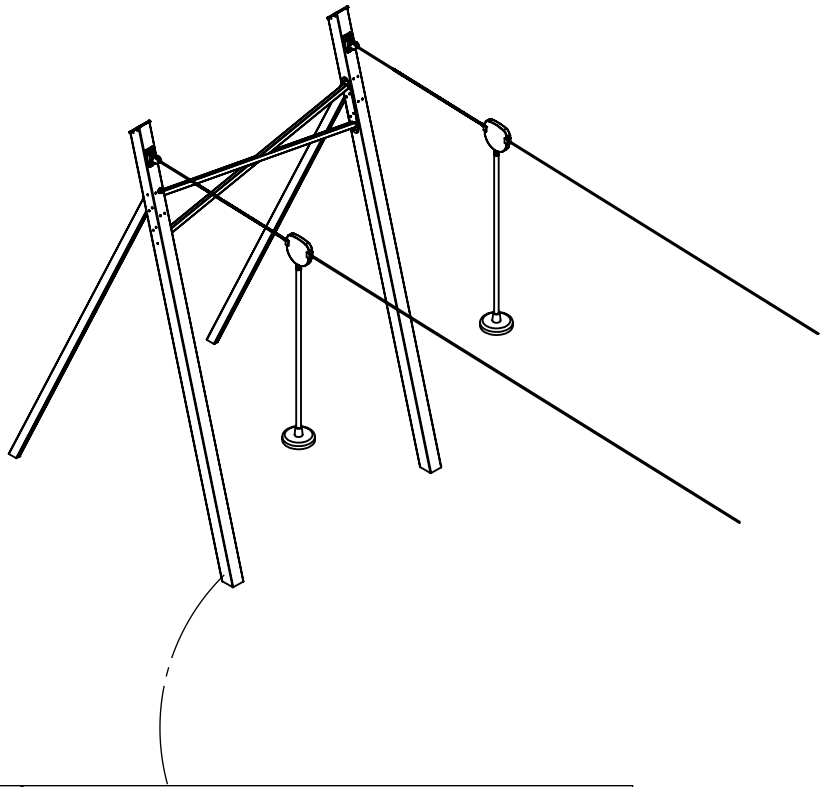

E106

[cm]

vinci
play

[cm]

vinci
play

A diagram illustrating the cleaning and maintenance process. On the left, a spray bottle with a nozzle is shown, with the text "%00" on its side. An arrow points to a hand holding a cloth. A second arrow points to a rectangular label with the following text: