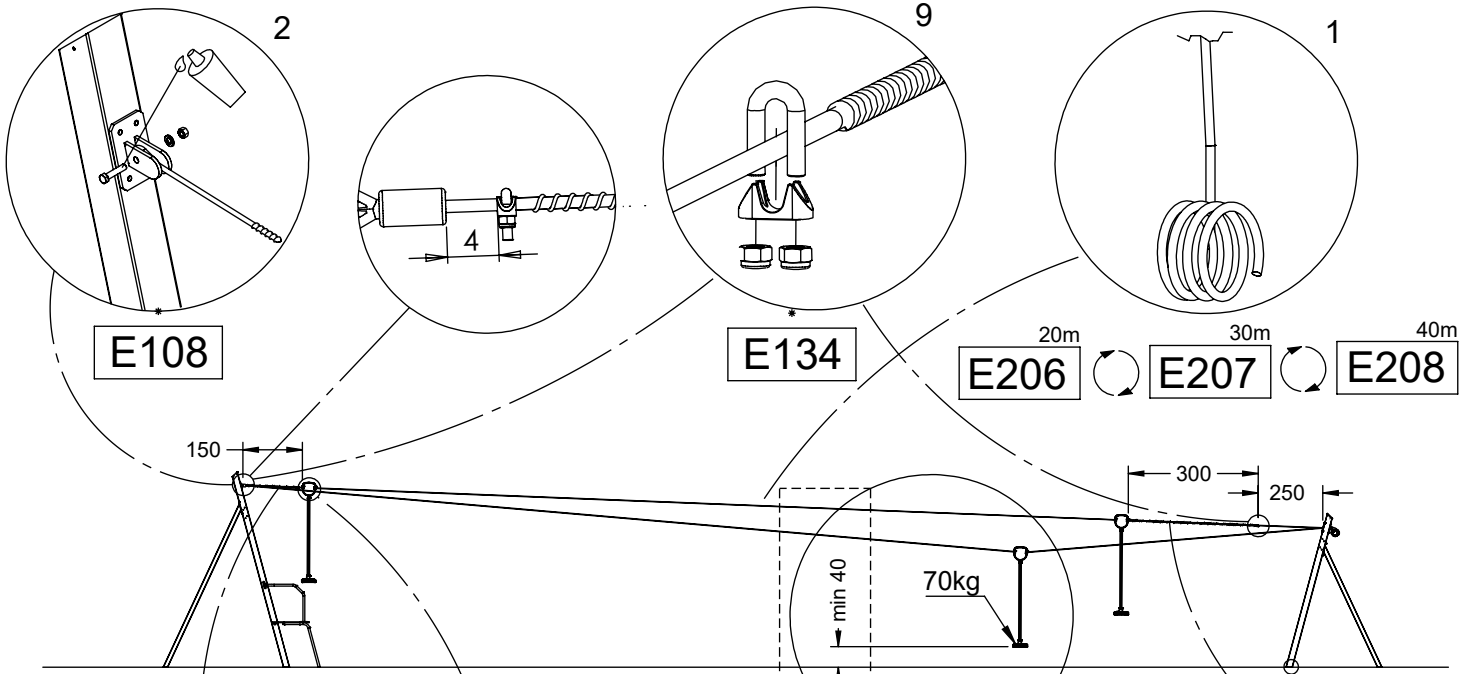

E106

[cm]

vinci
play

[cm]

vinci
play

A diagram illustrating the cleaning and maintenance process. On the left, a spray bottle with a nozzle is shown, with the text "%00" on its side. An arrow points to a hand holding a cloth. A second arrow points to a rectangular label with the following text: