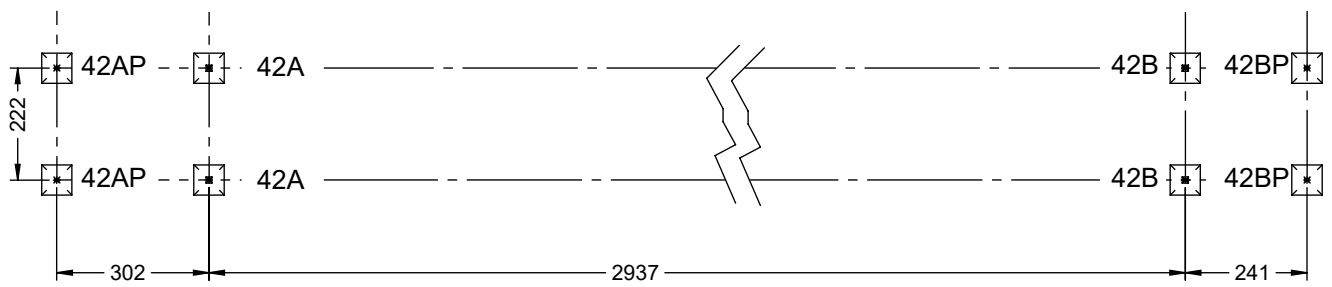

20m

30m

40m

vinci
play

[cm]

20 m

30 m

40 m

[cm]

vinci play

420A
x2

042138
x2

420B
x2

042141
x2

042139
x2

163109
x8

E106

[cm]

vinci
play

[cm]

vinci
play

A diagram illustrating the cleaning and maintenance process. On the left, a spray bottle with a nozzle is shown, with the text "%00" on its side. An arrow points to a hand holding a cloth. A second arrow points to a rectangular label with the following text: