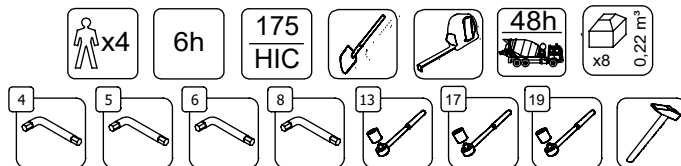

0421H

v010
09.01.2024
K. M.
[cm]

vinci
play

[cm]

vinci
play

	L
0421H - 20 m	2417
0421H - 30 m	3417
0421H - 40 m	4417

[cm]

vinci
play

E106

[cm]

vinci
play

[cm]

vinci
play

A diagram illustrating the cleaning and maintenance process. On the left, a spray bottle with a nozzle is shown, with the text "%00" on its side. An arrow points to a hand holding a cloth. A second arrow points to a rectangular label with the following text:

Part No:
000000-
00000

A label with a barcode and a small graphic of a sticker being applied. Below the barcode is the text "000000-00000".