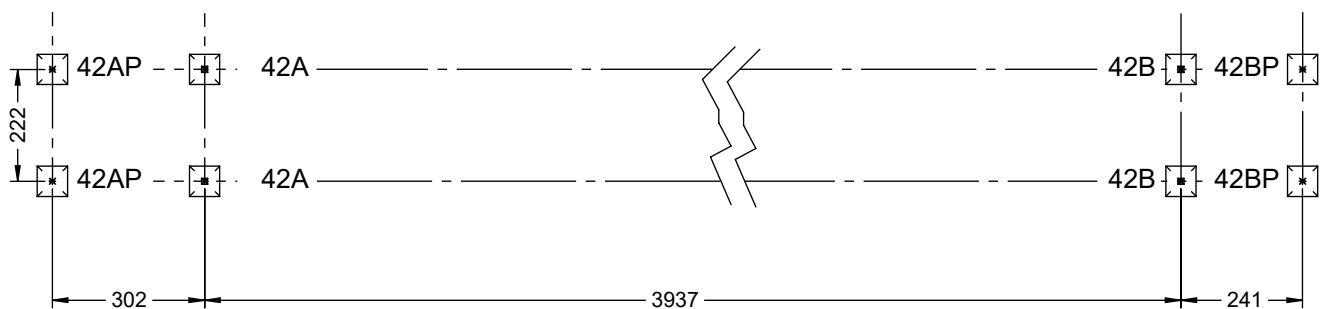

0421H

v010
09.01.2024
K. M.
[cm]

vinci
play

[cm]

vinci
play

	L
0421H - 20 m	2417
0421H - 30 m	3417
0421H - 40 m	4417

[cm]

vinci
play

20m

30m

40m

vinci
play

[cm]

20 m

30 m

40 m

[cm]

vinci play

420A
x2

042138
x2

420B
x2

042141
x2

042139
x2

163109
x8

E106

[cm]

vinci
play

[cm]

vinci
play

A diagram illustrating the cleaning and maintenance process. On the left, a spray bottle with a nozzle is shown, with the text "%00" on its side. An arrow points to a hand holding a cloth. A second arrow points to a rectangular label with the following text: