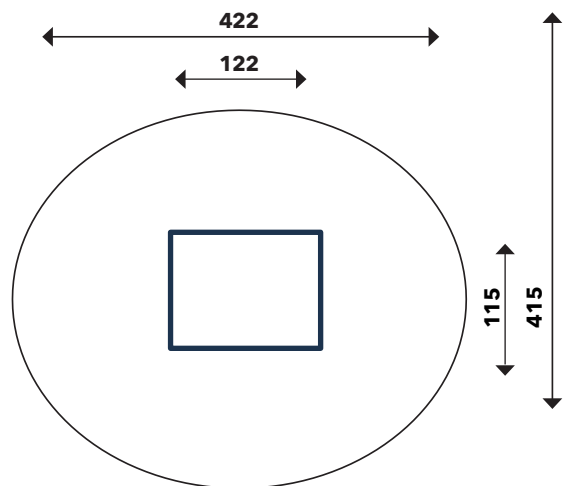

# COSY PLAYHOUSE ART.NR. 163603

<b>Safety zone:</b>	17,5 m <sup>2</sup>
<b>Length:</b>	122 cm
<b>Width:</b>	115 cm
<b>Total height:</b>	140 cm
<b>Free fall height :</b>	< 60 cm
<b>Age range:</b>	0-10
<b>EN standard:</b>	EN1176-1:2017
<b>Dimensions:</b>	122x115x140 cm
<b>Availability of spare parts:</b>	Yes

## Comments:

- Renders is only for reference, colors and appearance may vary from render.
- Depth of metal anchors on a flat surface is 50 cm.
- No special attenuation surface is needed. The surface must be free from protruding sharp elements and must be flat. Fill in areas where material has been removed.