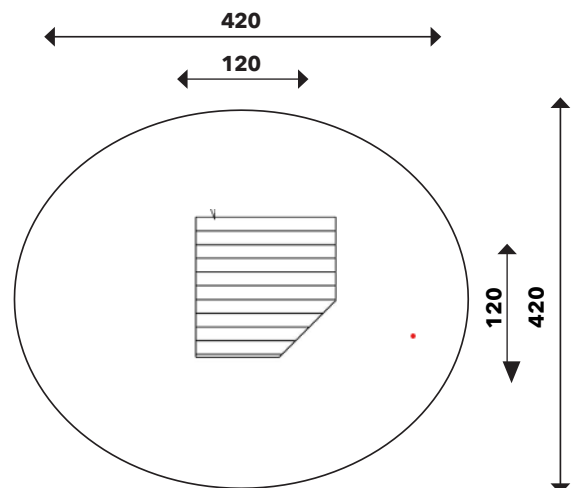

COSY CORNERSTAGE ART.NR. 163604

Safety zone:	17,6 m ²
Length:	120 cm
Width:	120 cm
Total height:	140 cm
Free fall height :	< 60 cm
Age range:	0-10
EN standard:	EN1176-1:2017
Dimensions:	120x120x140 cm
Availability of spare parts:	Yes

Material:

- Wooden construction of Pine.
- Metal parts and metal fittings in hot dip galvanized steel.

Comments:

- Renders is only for reference, colors and appearance may vary from render.
- Depth of metal anchors on a flat surface is 50 cm.
- No special attenuation surface is needed. The surface must be free from protruding sharp elements and must be flat. Fill in areas where material has been removed.