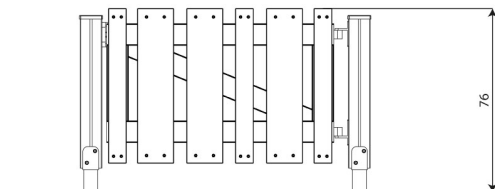

Product technical sheet

NATURO NT3684

Product data

Length	120 cm
Width	13 cm
Total height	76 cm
Availability of spare parts	YES
Color options	

Data is subject to change without prior notice.

Material specification

- Construction made of the highest quality laminated, impregnated and double coated pine wood 90 x 90 mm without knots, secured from the top with polypropylene plugs,
- Metal anchors made of hot dip galvanized steel, protecting the wood from direct contact with the ground to prevent rot and to extend the product's life,
- Stainless steel screws and/or screws covered with plastic caps,
- Safe end caps on top of the structure made of rubber or polypropylene,

Additional information

- small architecture;
- no sharp edges or chinks that would pose a danger of jamming the head, fingers or any other body parts;
- render is for reference only, the actual appearance of the equipment and its color may vary;

Guarantee

30

30 year guarantee - Durability of steel and stainless steel structural elements

15

15 year guarantee - Durability of steel and stainless steel structures of mobile devices; durability of Robinia wood structural elements

10

10 year guarantee - Structural strength of HDPE, 100% recycled HDPE and HPL elements; structural elements made of 100% recycled material (composite)

5

5 year guarantee - Corrosion resistance of stainless steel and hot-dip galvanized and powder-coated steel elements, resistance to bark beetles and rotting of wooden structural elements

Detailed information in the guarantee card