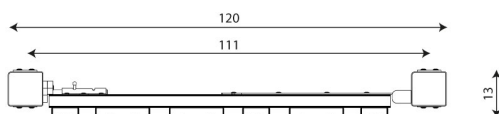

Product technical sheet

NATURO NT3684

Product data

Length	120 cm
Width	13 cm
Total height	76 cm
Availability of spare parts	YES
Color options	

Data is subject to change without prior notice.

Material specification

- Construction made of the highest quality laminated, impregnated and double coated pine wood 90 x 90 mm without knots, secured from the top with polypropylene plugs,
- Metal anchors made of hot dip galvanized steel, protecting the wood from direct contact with the ground to prevent rot and to extend the product's life,
- Stainless steel screws and/or screws covered with plastic caps,
- Safe end caps on top of the structure made of rubber or polypropylene,

Additional information

- small architecture;
- no sharp edges or chinks that would pose a danger of jamming the head, fingers or any other body parts;
- render is for reference only, the actual appearance of the equipment and its color may vary;

Guarantee

30

30 year guarantee - Durability of steel and stainless steel structural elements

15

15 year guarantee - Durability of steel and stainless steel structures of mobile devices; durability of Robinia wood structural elements

10

10 year guarantee - Structural strength of HDPE, 100% recycled HDPE and HPL elements; structural elements made of 100% recycled material (composite)

5

5 year guarantee - Corrosion resistance of stainless steel and hot-dip galvanized and powder-coated steel elements, resistance to bark beetles and rotting of wooden structural elements

Detailed information in the guarantee card