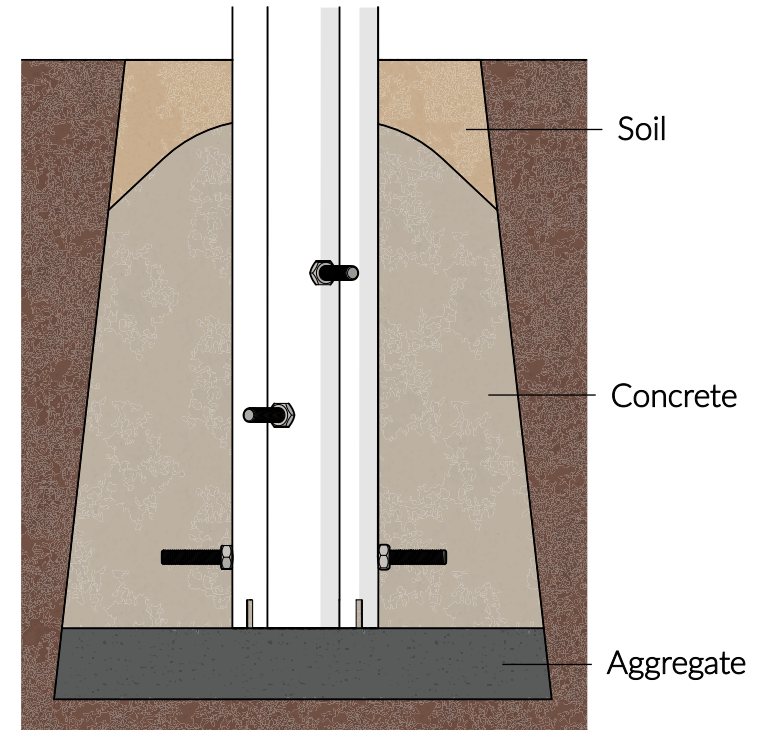

4.

Foundations should not present a hazard

Refer to your local Health & Safety standards

70 - 98cm
27.5 - 38.5"

Use spirit level
(not supplied)

Confirm height with client

percussionplay.com

info@percussionplay.com