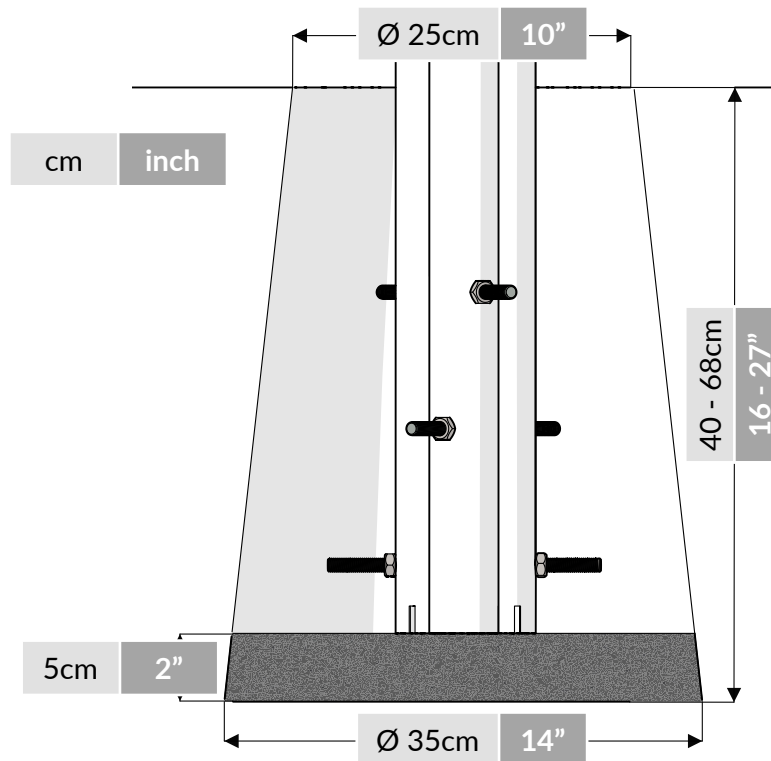

Part Reference	Description
PP-BABL-SML-GF	Babel Drum (Small) - C-Major (Ground Fix)

70 - 98cm
27.5 - 33"

68 - 40cm
27 - 16"

Confirm
height with
client

Check Risk Assessment

Packages

x1

x1

Spirit level

Tape Measure

Not to scale

A		x3
B		x6

2.

3.

x3

3.1

4.

Foundations should not present a hazard

Refer to your local Health & Safety standards

70 - 98cm
27.5 - 38.5"

Use spirit level
(not supplied)

Confirm height with client

percussionplay.com

info@percussionplay.com