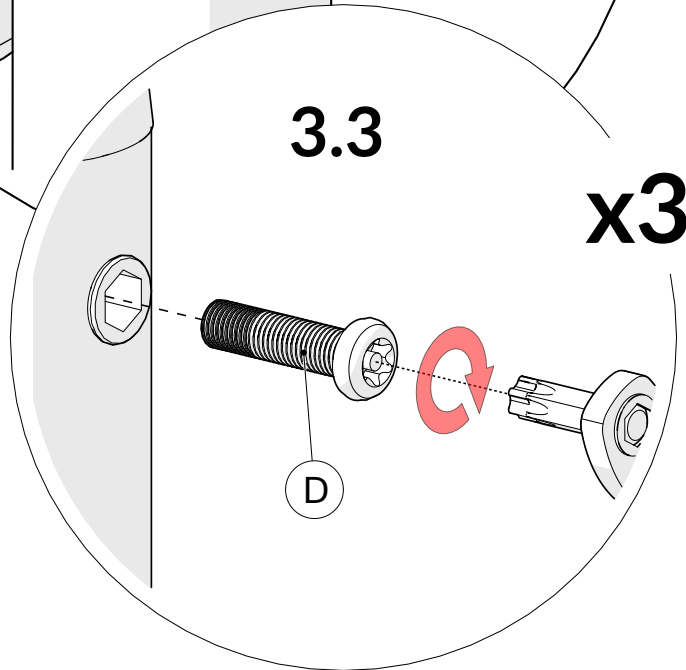

Spirit level

Tape Measure

Not to scale

A		x3
B		x6

2.

3.

x3

3.1

3.2

x3

E

3.3

x3

6mm Hex Key

TX40

D		x3
---	---	----

4.

Foundations should not present a hazard

Refer to your local Health & Safety standards

70 - 98cm
27.5 - 38.5"

Use spirit level
(not supplied)

Confirm height with client

percussionplay.com

info@percussionplay.com