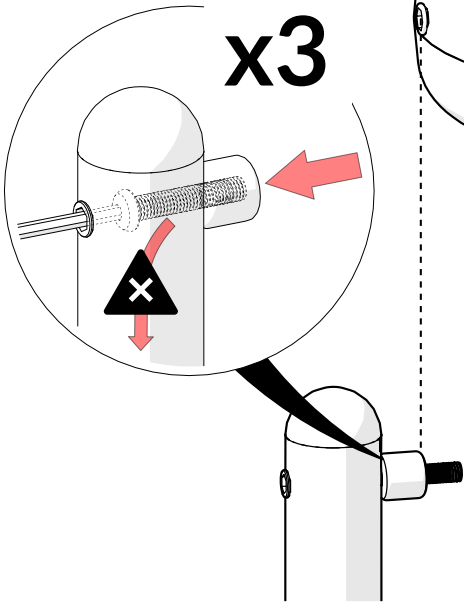

Part Reference	Description
PP-BABL-SML-GF	Babel Drum (Small) - C-Major (Ground Fix)

70 - 98cm
27.5 - 33"

68 - 40cm
27 - 16"

Confirm
height with
client

Check Risk Assessment

Packages

x1

x1

Spirit level

Tape Measure

Not to scale

A		x3
B		x6

2.

3.

x3

3.1