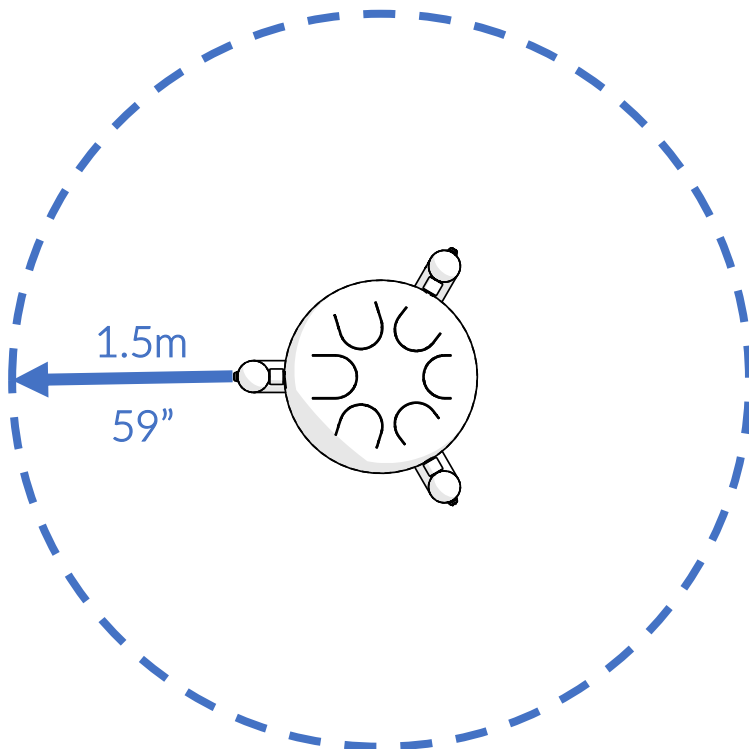

Part Reference	Description
PP-BABL-SML-GF	Babel Drum (Small) - C-Major (Ground Fix)

70 - 98cm
27.5 - 33"

68 - 40cm
27 - 16"

Confirm
height with
client

Check Risk Assessment

Packages

x1

x1

		L	W	H	Weight	Net
x1	900930	34cm / 13"	34cm / 13"	21cm / 8"	7kg / 15lbs	
x1	900535	140cm / 55"	40cm / 16"	5cm / 2"	10kg / 22lbs	

Tools required (not supplied)

¼" Bit Driver Ratchet

11/16" / 17mm Spanner

Spirit level

Tape Measure

Not to scale

A		x3
B		x6

2.

3.

x3

3.1

3.2

x3

E

3.3

x3

6mm Hex Key

TX40

D		x3
---	---	----