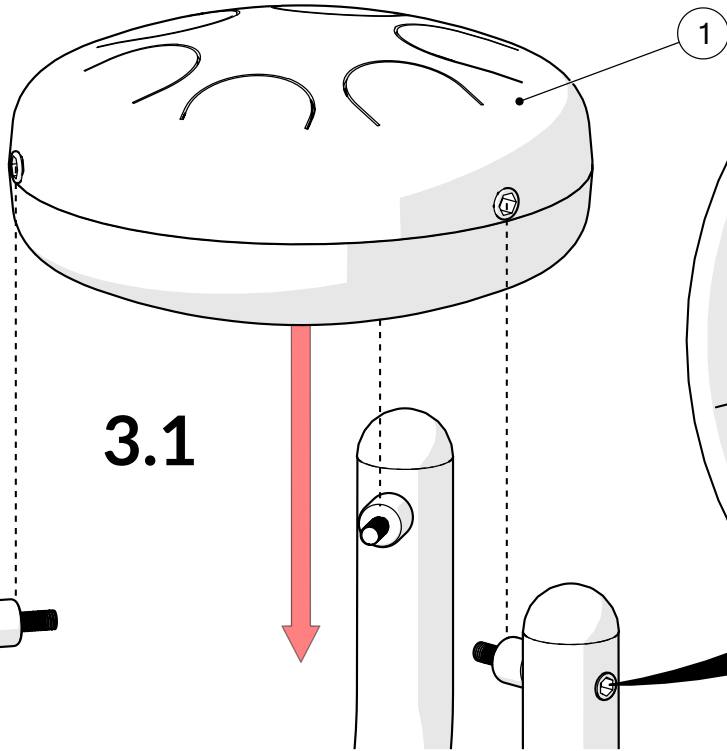

Part Reference	Description
PP-BABL-SML-GF	Babel Drum (Small) - C-Major (Ground Fix)

70 - 98cm
27.5 - 33"

68 - 40cm
27 - 16"

Confirm
height with
client

Check Risk Assessment

Packages

x1

x1

Spirit level

Tape Measure

Not to scale

A		x3
B		x6

2.

3.

x3

3.1

3.2

x3

E

3.3

x3

6mm Hex Key

TX40

D		x3
---	---	----

4.

Foundations should not present a hazard

Refer to your local Health & Safety standards

70 - 98cm
27.5 - 38.5"

Use spirit level
(not supplied)

Confirm height with client

percussionplay.com

info@percussionplay.com