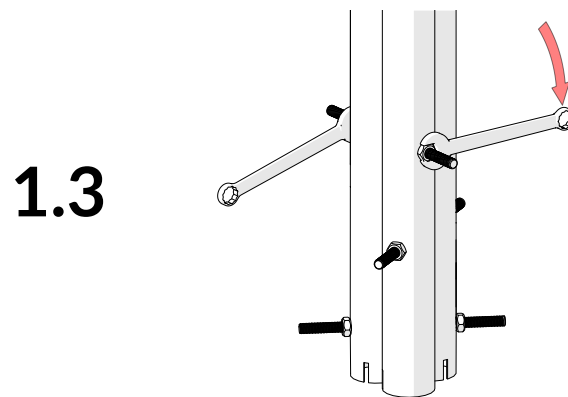

Part Reference	Description
PP-BABL-SML-GF	Babel Drum (Small) - C-Major (Ground Fix)

70 - 98cm
27.5 - 33"

68 - 40cm
27 - 16"

Confirm
height with
client

Check Risk Assessment

Packages

x1

x1

Spirit level

Tape Measure

Not to scale

A		x3
B		x6

2.

3.

x3

3.1

3.2

x3

E

3.3

x3

6mm Hex Key

TX40

D		x3
---	---	----