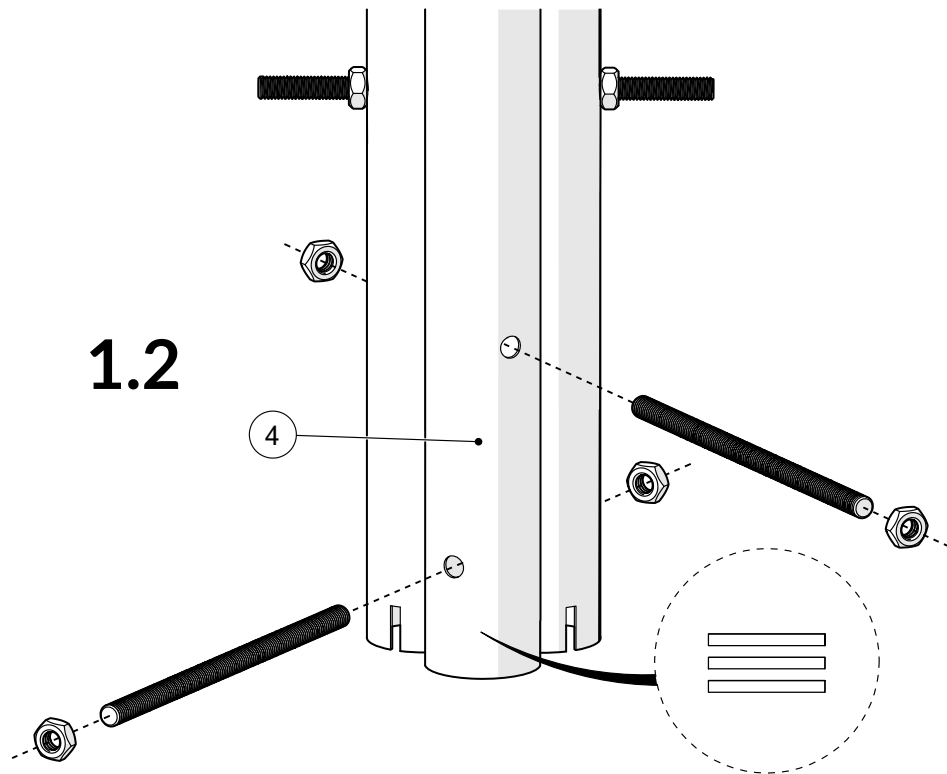

Part Reference	Description
PP-BABL-SML-GF	Babel Drum (Small) - C-Major (Ground Fix)

70 - 98cm
27.5 - 33"

68 - 40cm
27 - 16"

Confirm
height with
client

Check Risk Assessment

Packages

x1

x1

Spirit level

Tape Measure

Not to scale

A		x3
B		x6

2.

3.

x3

3.1

3.2

x3

E

3.3

x3

6mm Hex Key

TX40

D		x3
---	---	----