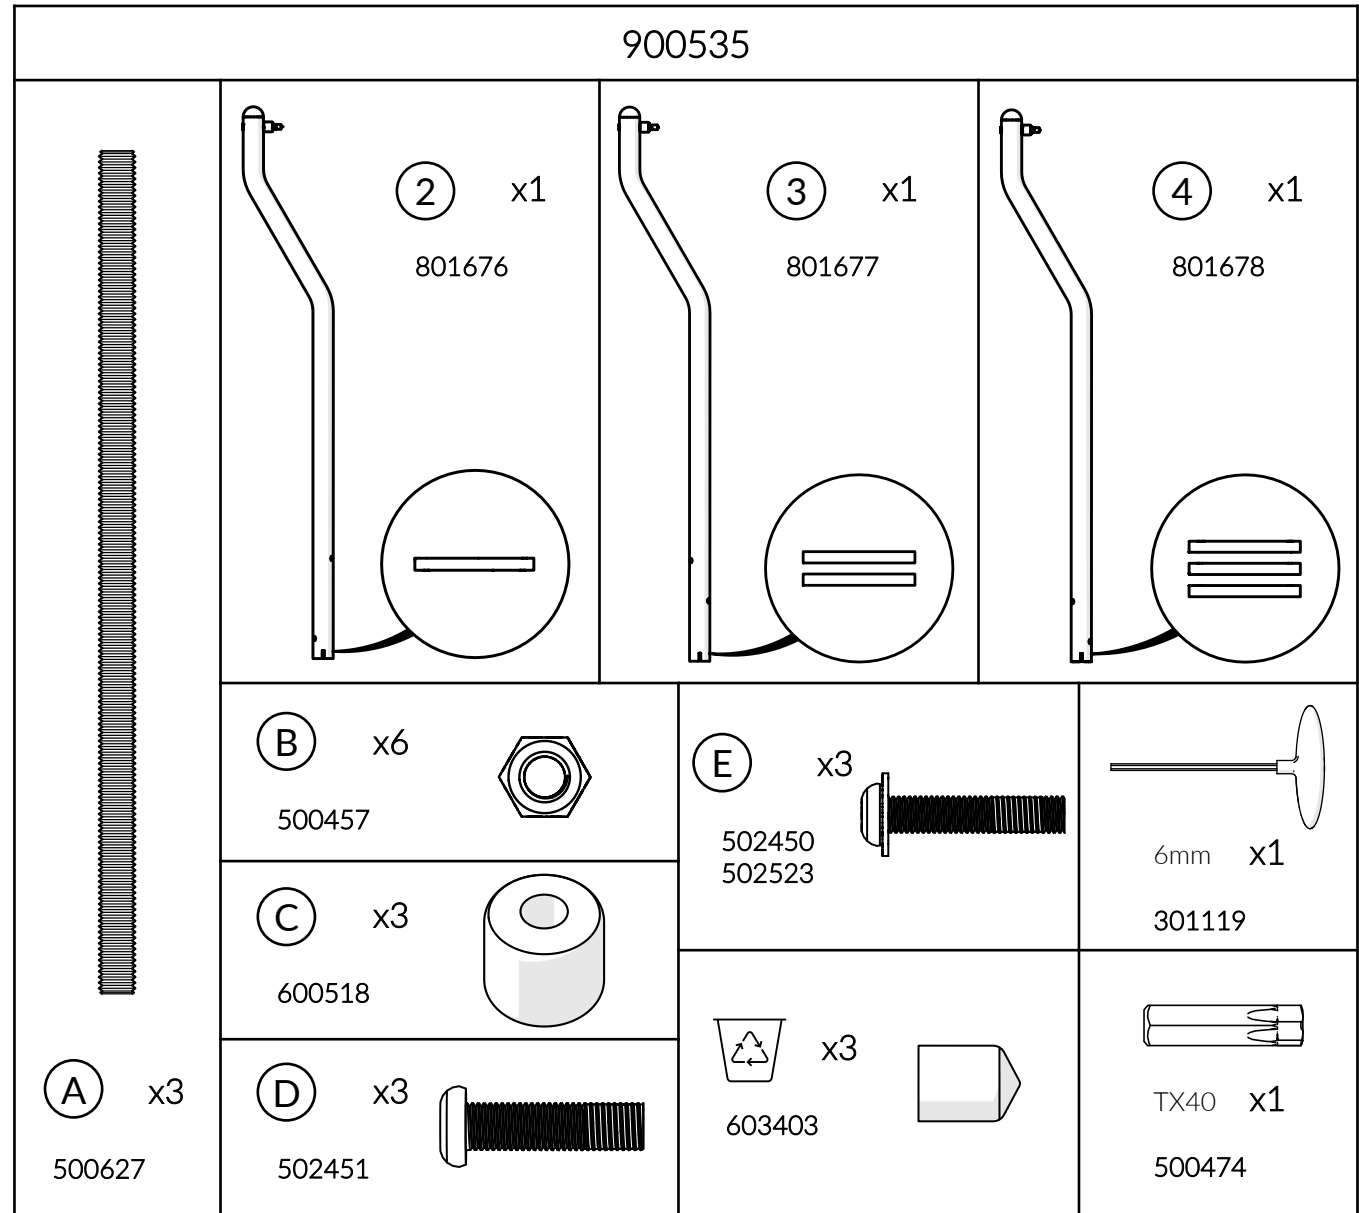

Part Reference	Description
PP-BABL-SML-GF	Babel Drum (Small) - C-Major (Ground Fix)

70 - 98cm
27.5 - 33"

68 - 40cm
27 - 16"

Confirm
height with
client

Check Risk Assessment

Packages

x1

x1

		L	W	H	Weight	Net
x1	900930	34cm / 13"	34cm / 13"	21cm / 8"	7kg / 15lbs	
x1	900535	140cm / 55"	40cm / 16"	5cm / 2"	10kg / 22lbs	

Tools required (not supplied)

¼" Bit Driver Ratchet

11/16" / 17mm Spanner

Spirit level

Tape Measure

Not to scale

A		x3
B		x6

2.

3.

x3

3.1

3.2

x3

E

3.3

x3

6mm Hex Key

TX40

D		x3
---	---	----