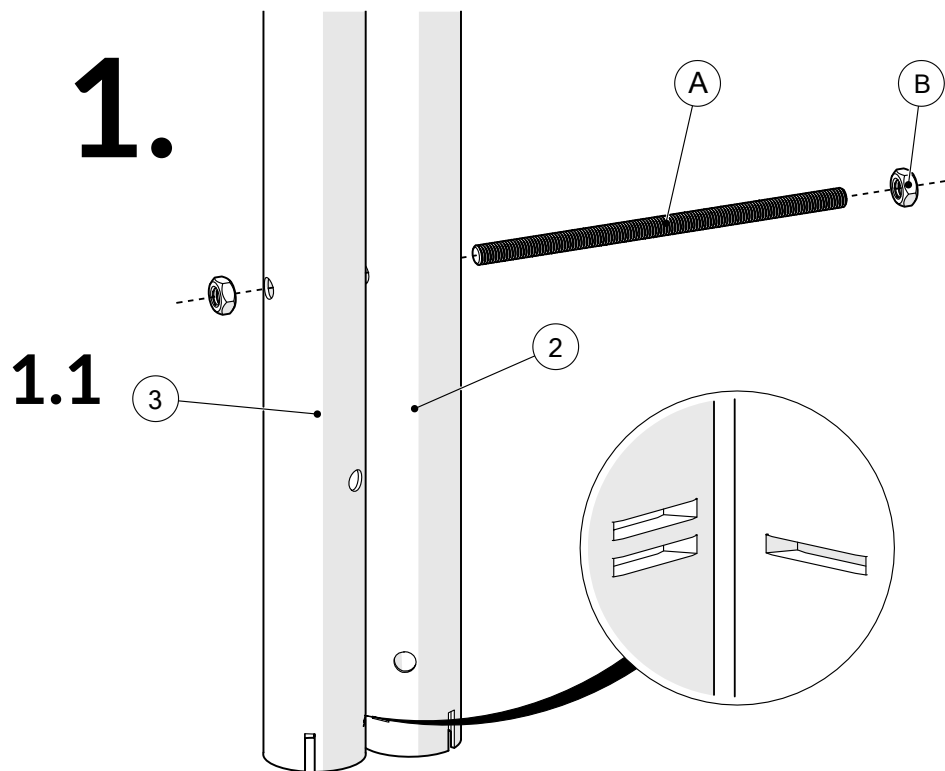

Part Reference	Description
PP-BABL-SML-GF	Babel Drum (Small) - C-Major (Ground Fix)

70 - 98cm
27.5 - 33"

68 - 40cm
27 - 16"

Confirm
height with
client

Check Risk Assessment

Packages

x1

x1

Spirit level

Tape Measure

Not to scale

A		x3
B		x6

2.

3.

x3

3.1

3.2

x3

E

3.3

x3

6mm Hex Key

TX40

D		x3
---	---	----