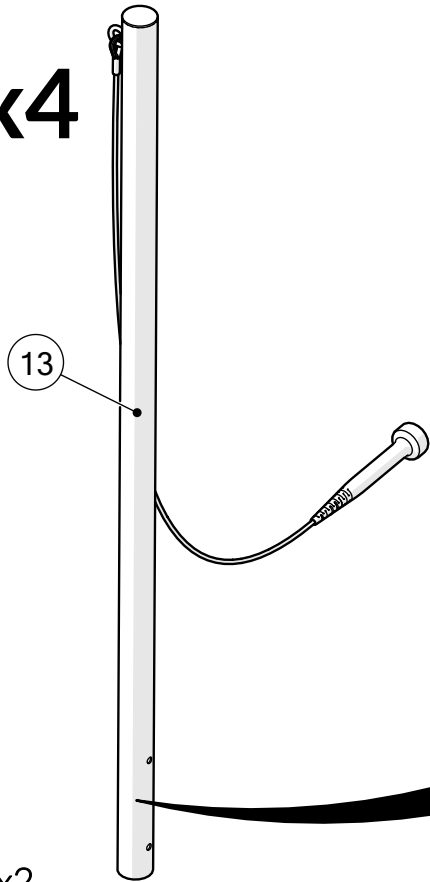

Tools required (not supplied)

¼" Bit Driver Ratchet

11/16" / 17mm Spanner

Spirit level

Tape Measure

Packages

Spares available from
percussionplay.com or
from your local distributor

904384	904385	904386	904387	904388	904389	904390	904391	904392
								
① x1	② x1	③ x1	④ x1	⑤ x1	⑥ x1	⑦ x1	⑧ x1	⑨ x1
								

1. x11

x2

x2 TX45

A		x11
B		x11

1.1

2. x11

2.1

2.2

C		x22
D		x44

3. x11

Foundations should not present a hazard

Refer to your local Health & Safety standards

4. x4

4.2

C		x8
D		x16

5. x4