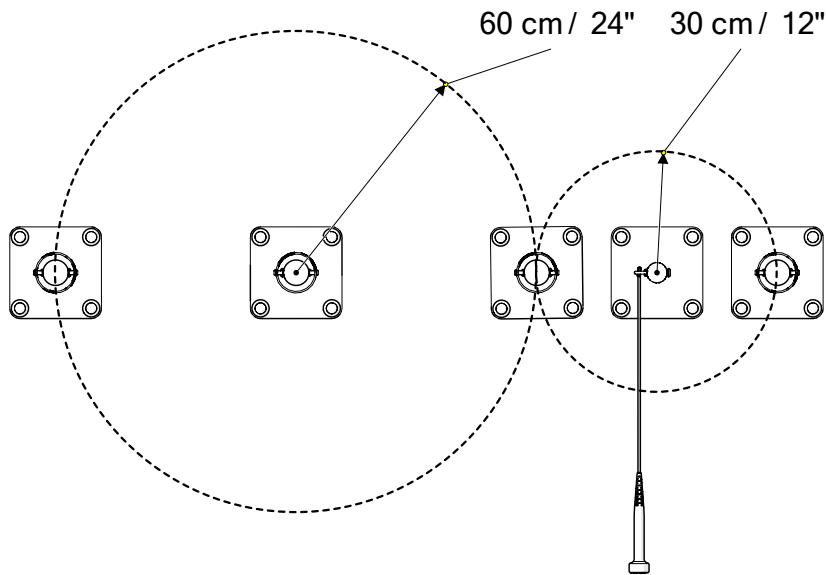

Part Reference	Description
PP-COLO-ST-11-SU	Colossus Chimes (Set of 11) - Silver (Surface Fix)

Check Risk Assessment

Packages

		L	W	H	Weight	Net
x1	904384	245cm / 96"	13cm / 5"	13cm / 5"	12kg / 26.5lbs	
x1	904385	235cm / 92.5"	13cm / 5"	13cm / 5"	12kg / 26.5lbs	
x1	904386	225cm / 88.5"	13cm / 5"	13cm / 5"	11kg / 24lbs	
x1	904387	205cm / 81"	13cm / 5"	13cm / 5"	11kg / 24lbs	
x1	904388	195cm / 77"	13cm / 5"	13cm / 5"	10kg / 22lbs	
x1	904389	190cm / 75"	13cm / 5"	13cm / 5"	10kg / 22lbs	
x1	904390	185cm / 73"	13cm / 5"	13cm / 5"	9kg / 20lbs	
x1	904391	180cm / 71"	13cm / 5"	13cm / 5"	9kg / 20lbs	
x1	904392	175cm / 69"	13cm / 5"	13cm / 5"	8kg / 17.5lbs	
x1	904393	170cm / 67"	13cm / 5"	13cm / 5"	8kg / 17.5lbs	
x1	904394	165cm / 65"	13cm / 5"	13cm / 5"	7kg / 15.5lbs	
x11	902168	32cm / 12.5"	23cm / 9"	23cm / 9"	6kg / 13lbs	
x4	902173	32cm / 12.5"	23cm / 9"	23cm / 9"	6kg / 13lbs	
x2	904398	187cm / 73.5"	12.5cm / 5"	12.5cm / 5"	4kg / 9lbs	

Tools required (not supplied)

¼" Bit Driver Ratchet

Tape Measure

Packages

Spares available from
percussionplay.com or
from your local distributor

904384	904385	904386	904387	904388	904389	904390	904391	904392
								
① x1	② x1	③ x1	④ x1	⑤ x1	⑥ x1	⑦ x1	⑧ x1	⑨ x1
								

2.1

x2

x2 TX45

C		x4
B		x4

3. x15

Surface fixing should not present a hazard

Refer to your local Health & Safety standards

D		x60
E		x60