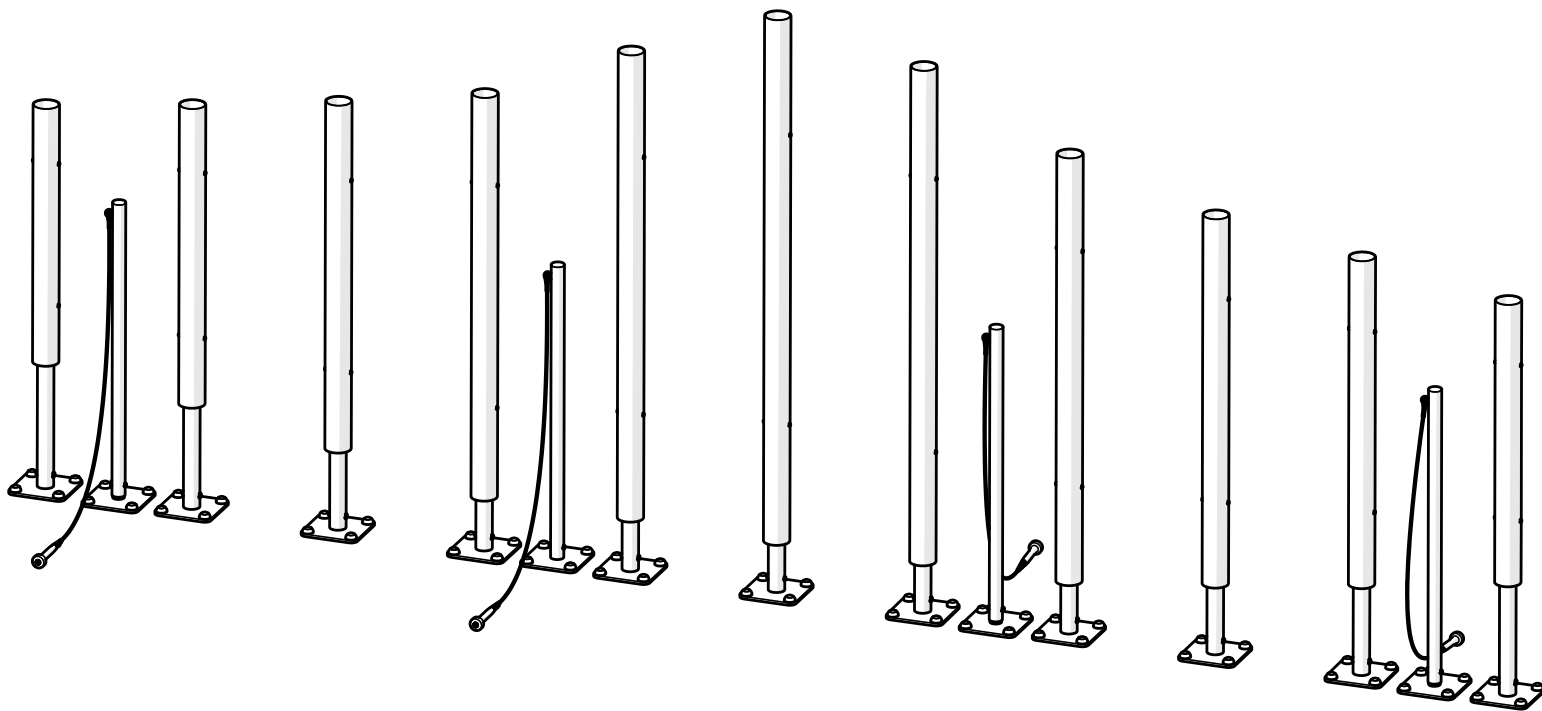

2.1

x2

x2 TX45

C		x4
B		x4

3. x15

Surface fixing should not present a hazard

Refer to your local Health & Safety standards

D		x60
E		x60

Surface

Example fixing

	Wood		x60
	Concrete		x60
	Brick		x60

x4

percussionplay.com

info@percussionplay.com

UK
[01730 235 180](tel:01730235180)

USA & CAN
[+1 \(866\) 882 9170](tel:+18668829170)