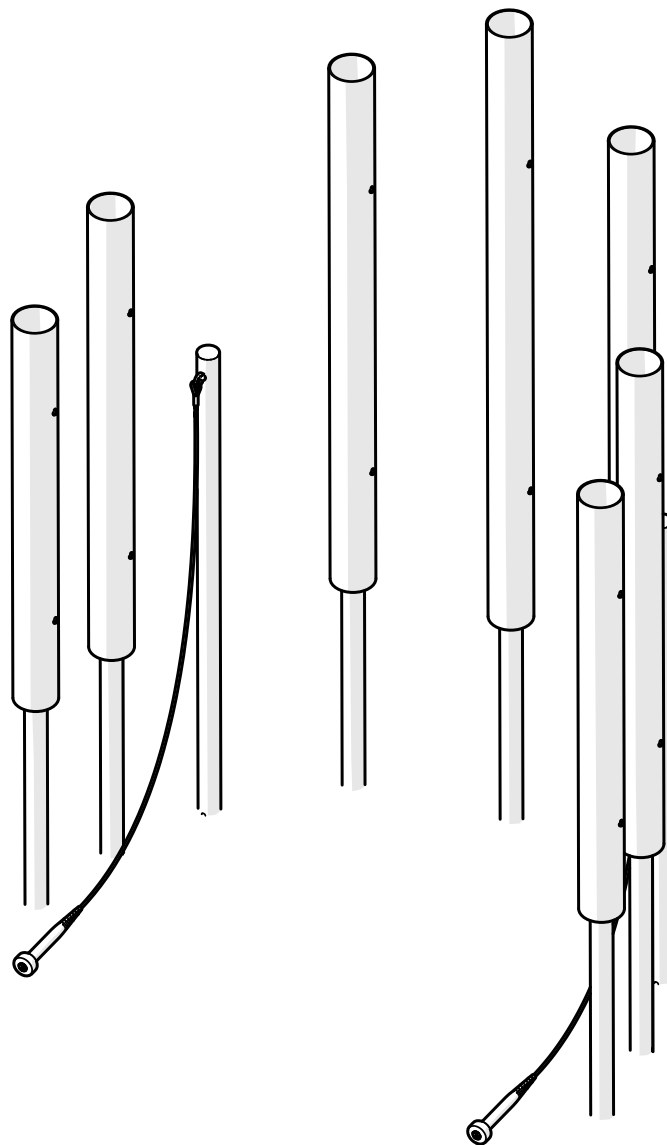

percussionplay.com

info@percussionplay.com

UK
[01730 235 180](tel:+441730235180)

USA & CAN
[+1 (866) 882 9170](tel:+18668829170)

EUR & ROW
[+44 1730 235 180](tel:+441730235180)

Suggested layout
for illustration purposes only