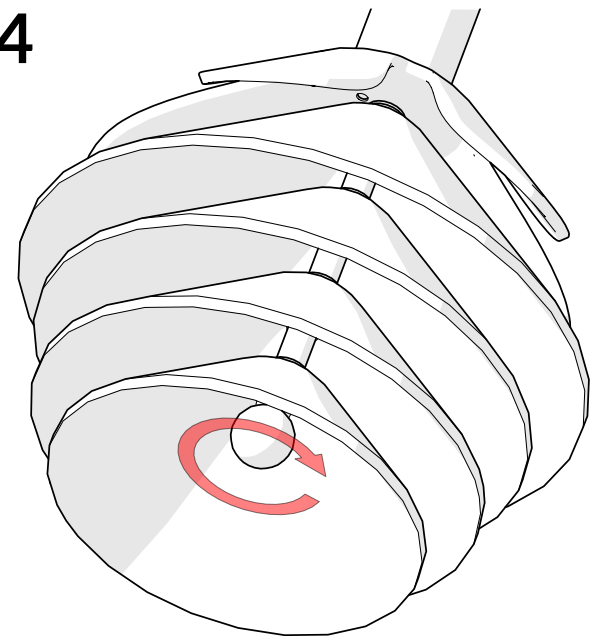

5.

x3

5.1

5.2

5.3

D		x3
E		x3
F		x3

5.4