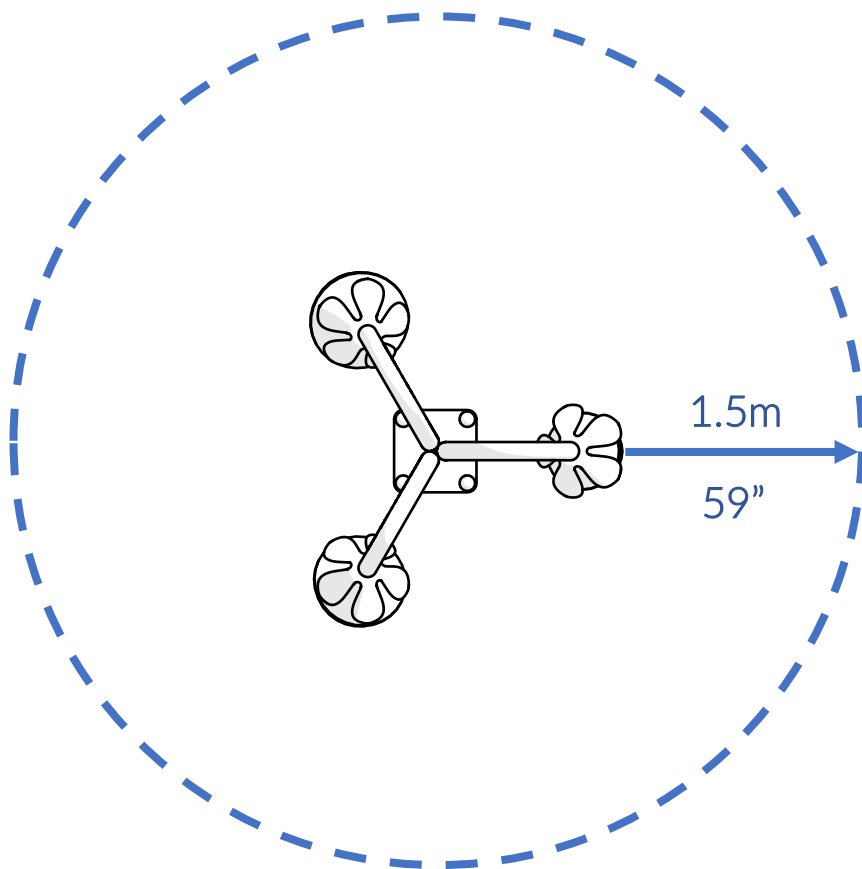

Part Reference	Description
PP-HBBU-MA-SU	Harmony Bells Major Bunch (Set of 3) (Surface Fix)

Check Risk Assessment

Packages

x3

x1

x1

		L	W	H	Weight	Net
x1	903553	29cm / 11.5"	28cm / 11"	29cm / 11.5"	3kg / 6.6lbs	
x1	903554	29cm / 11.5"	28cm / 11"	29cm / 11.5"	3kg / 6.6lbs	
x1	903555	29cm / 11.5"	28cm / 11"	29cm / 11.5"	3kg / 6.6lbs	
x1	903468	187cm / 74"	57cm / 22.5"	7cm / 3"	22kg / 48.5lbs	
x1	903388	32cm / 12.5"	23cm / 9"	23cm / 9"	6kg / 13lbs	

Tools required (not supplied)

¼" Bit Driver Ratchet

Tape Measure

Spirit level

903468			
			
① x1 803291	② x1 803290	③ x1 803289	⑤ x3 900873
			
Ⓑ x6 500746	Ⓒ x3 603150	TX30 x1 500473	

903388	
④ x1 803387	
Ⓐ x3 500682	
Ⓒ x4 601543	
Ⓓ x4 601542	
TX45 x2 500720	

Not to scale

903553	
	
⑥ x1	
ⓓ x1 604362	
ⓔ x1 505232	
ⓕ x1 504619	

903554	
	
⑦ x1	
ⓓ x1 604362	
ⓔ x1 505232	
ⓕ x1 504619	

903555	
	
⑧ x1	
ⓓ x1 604362	
ⓔ x1 505232	
ⓕ x1 504619	

1.

1.1

1.2

1.3