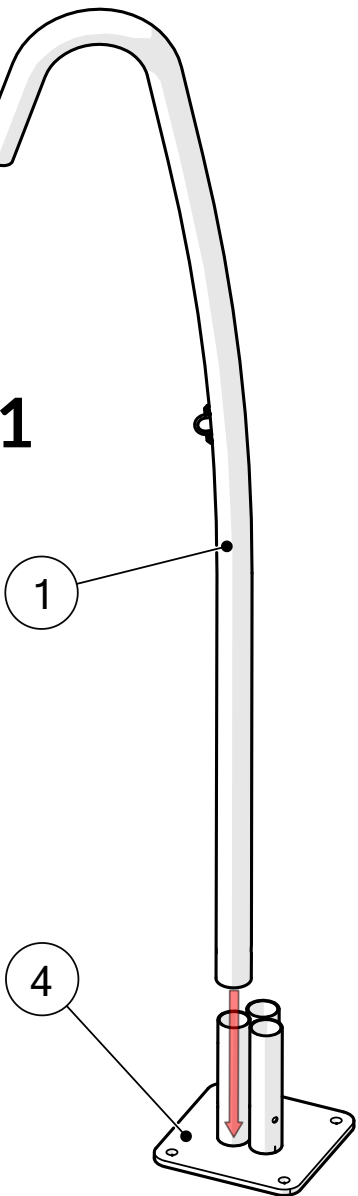

Part Reference	Description
PP-HBBU-MA-SU	Harmony Bells Major Bunch (Set of 3) (Surface Fix)

Check Risk Assessment

Packages

x3

x1

x1

		L	W	H	Weight	Net
x1	903553	29cm / 11.5"	28cm / 11"	29cm / 11.5"	3kg / 6.6lbs	
x1	903554	29cm / 11.5"	28cm / 11"	29cm / 11.5"	3kg / 6.6lbs	
x1	903555	29cm / 11.5"	28cm / 11"	29cm / 11.5"	3kg / 6.6lbs	
x1	903468	187cm / 74"	57cm / 22.5"	7cm / 3"	22kg / 48.5lbs	
x1	903388	32cm / 12.5"	23cm / 9"	23cm / 9"	6kg / 13lbs	

Tools required (not supplied)

¼" Bit Driver Ratchet

Tape Measure

Spirit level

903468			
			
① x1 803291	② x1 803290	③ x1 803289	⑤ x3 900873
			
Ⓑ x6 500746	Ⓒ x3 603150	TX30 x1 500473	

903388	
④ x1 803387	
Ⓐ x3 500682	
Ⓒ x4 601543	
Ⓓ x4 601542	
TX45 x2 500720	

Not to scale

903553	
	
⑥ x1	
ⓓ x1 604362	
ⓔ x1 505232	
ⓕ x1 504619	

903554	
	
⑦ x1	
ⓓ x1 604362	
ⓔ x1 505232	
ⓕ x1 504619	

903555	
	
⑧ x1	
ⓓ x1 604362	
ⓔ x1 505232	
ⓕ x1 504619	

1.

1.1

1.2

1.3

2.

A		x3
---	---	----

3.

Surface fixing should not present a hazard

Refer to your local Health & Safety standards

G		x4
H		x4

Surface

Example fixing