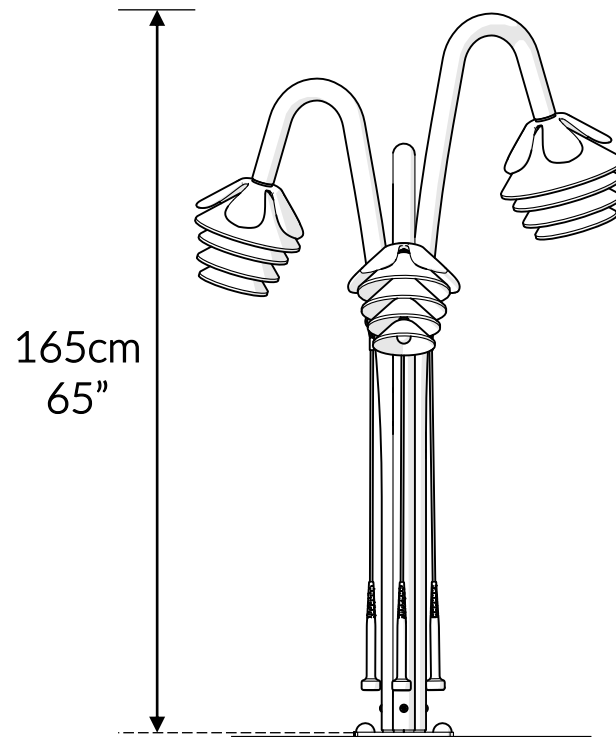

Part Reference	Description
PP-HBBU-MA-SU	Harmony Bells Major Bunch (Set of 3) (Surface Fix)

Check Risk Assessment

Packages

x3

x1

x1

		L	W	H	Weight	Net
x1	903553	29cm / 11.5"	28cm / 11"	29cm / 11.5"	3kg / 6.6lbs	
x1	903554	29cm / 11.5"	28cm / 11"	29cm / 11.5"	3kg / 6.6lbs	
x1	903555	29cm / 11.5"	28cm / 11"	29cm / 11.5"	3kg / 6.6lbs	
x1	903468	187cm / 74"	57cm / 22.5"	7cm / 3"	22kg / 48.5lbs	
x1	903388	32cm / 12.5"	23cm / 9"	23cm / 9"	6kg / 13lbs	

Tools required (not supplied)

¼" Bit Driver Ratchet

Tape Measure

Spirit level

903468			
			
① x1 803291	② x1 803290	③ x1 803289	⑤ x3 900873
			
Ⓑ x6 500746	Ⓒ x3 603150	TX30 x1 500473	

903388	
④ x1 803387	
Ⓐ x3 500682	
Ⓒ x4 601543	
Ⓓ x4 601542	
TX45 x2 500720	

Not to scale

903553	
	
⑥ x1	
ⓓ x1 604362	
ⓔ x1 505232	
ⓕ x1 504619	

903554	
	
⑦ x1	
ⓓ x1 604362	
ⓔ x1 505232	
ⓕ x1 504619	

903555	
	
⑧ x1	
ⓓ x1 604362	
ⓔ x1 505232	
ⓕ x1 504619	

1.

1.1

1.2

1.3