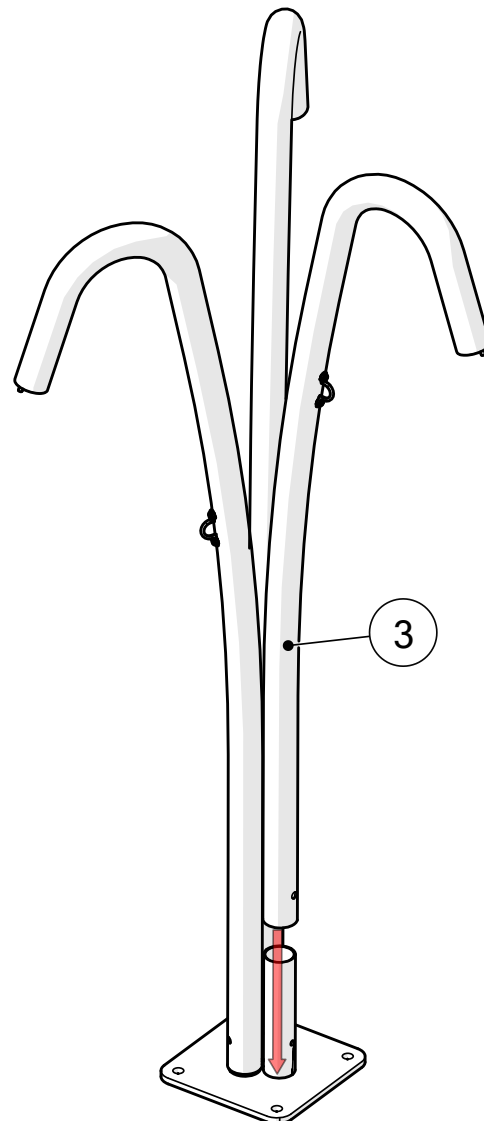

Part Reference	Description
PP-HBBU-MA-SU	Harmony Bells Major Bunch (Set of 3) (Surface Fix)

Check Risk Assessment

Packages

x3

x1

x1

		L	W	H	Weight	Net
x1	903553	29cm / 11.5"	28cm / 11"	29cm / 11.5"	3kg / 6.6lbs	
x1	903554	29cm / 11.5"	28cm / 11"	29cm / 11.5"	3kg / 6.6lbs	
x1	903555	29cm / 11.5"	28cm / 11"	29cm / 11.5"	3kg / 6.6lbs	
x1	903468	187cm / 74"	57cm / 22.5"	7cm / 3"	22kg / 48.5lbs	
x1	903388	32cm / 12.5"	23cm / 9"	23cm / 9"	6kg / 13lbs	

Tools required (not supplied)

¼" Bit Driver Ratchet

Tape Measure

Spirit level

903468			
			
① x1 803291	② x1 803290	③ x1 803289	⑤ x3 900873
			
Ⓑ x6 500746	Ⓒ x3 603150	TX30 x1 500473	

903388	
④ x1 803387	
Ⓐ x3 500682	
Ⓒ x4 601543	
Ⓓ x4 601542	
TX45 x2 500720	

Not to scale

903553	
	
⑥ x1	
ⓓ x1 604362	
ⓔ x1 505232	
ⓕ x1 504619	

903554	
	
⑦ x1	
ⓓ x1 604362	
ⓔ x1 505232	
ⓕ x1 504619	

903555	
	
⑧ x1	
ⓓ x1 604362	
ⓔ x1 505232	
ⓕ x1 504619	

1.

1.1

1.2

1.3

2.

A		x3
---	---	----

3.

Surface fixing should not present a hazard

Refer to your local Health & Safety standards

G		x4
H		x4

Surface

Example fixing