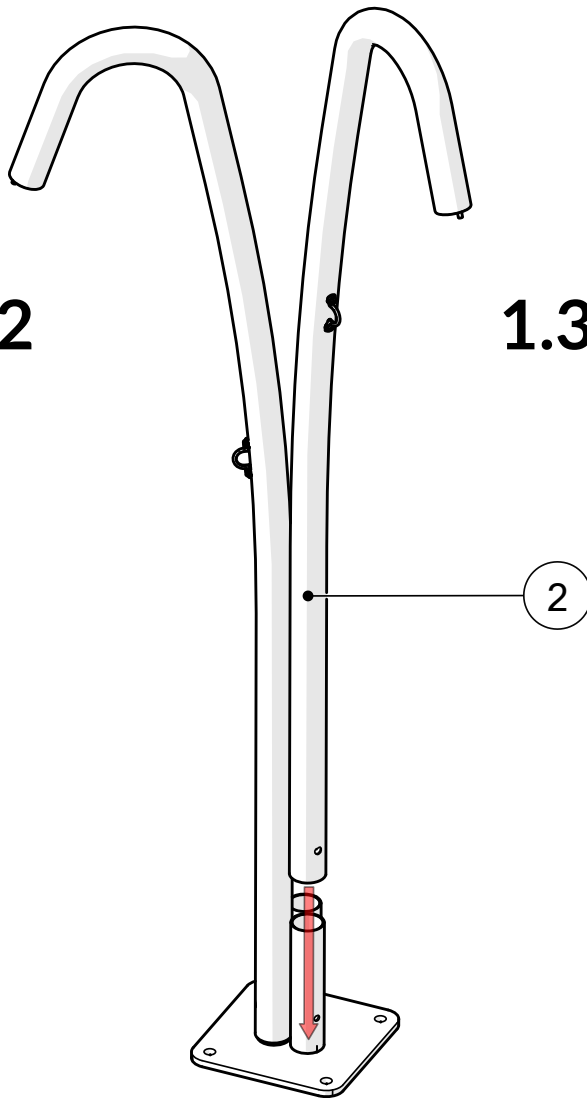

Part Reference	Description
PP-HBBU-MA-SU	Harmony Bells Major Bunch (Set of 3) (Surface Fix)

Check Risk Assessment

Packages

x3

x1

x1

		L	W	H	Weight	Net
x1	903553	29cm / 11.5"	28cm / 11"	29cm / 11.5"	3kg / 6.6lbs	
x1	903554	29cm / 11.5"	28cm / 11"	29cm / 11.5"	3kg / 6.6lbs	
x1	903555	29cm / 11.5"	28cm / 11"	29cm / 11.5"	3kg / 6.6lbs	
x1	903468	187cm / 74"	57cm / 22.5"	7cm / 3"	22kg / 48.5lbs	
x1	903388	32cm / 12.5"	23cm / 9"	23cm / 9"	6kg / 13lbs	

Tools required (not supplied)

¼" Bit Driver Ratchet

Tape Measure

Spirit level

903468			
			
① x1 803291	② x1 803290	③ x1 803289	⑤ x3 900873
			
Ⓑ x6 500746	Ⓒ x3 603150	TX30 x1 500473	

903388	
④ x1 803387	
Ⓐ x3 500682	
Ⓒ x4 601543	
Ⓓ x4 601542	
TX45 x2 500720	

Not to scale

903553	
	
⑥ x1	
ⓓ x1 604362	
ⓔ x1 505232	
ⓕ x1 504619	

903554	
	
⑦ x1	
ⓓ x1 604362	
ⓔ x1 505232	
ⓕ x1 504619	

903555	
	
⑧ x1	
ⓓ x1 604362	
ⓔ x1 505232	
ⓕ x1 504619	

1.

1.1

1.2

1.3

2.

A		x3
---	---	----

3.

Surface fixing should not present a hazard

Refer to your local Health & Safety standards

G		x4
H		x4

Surface

Example fixing