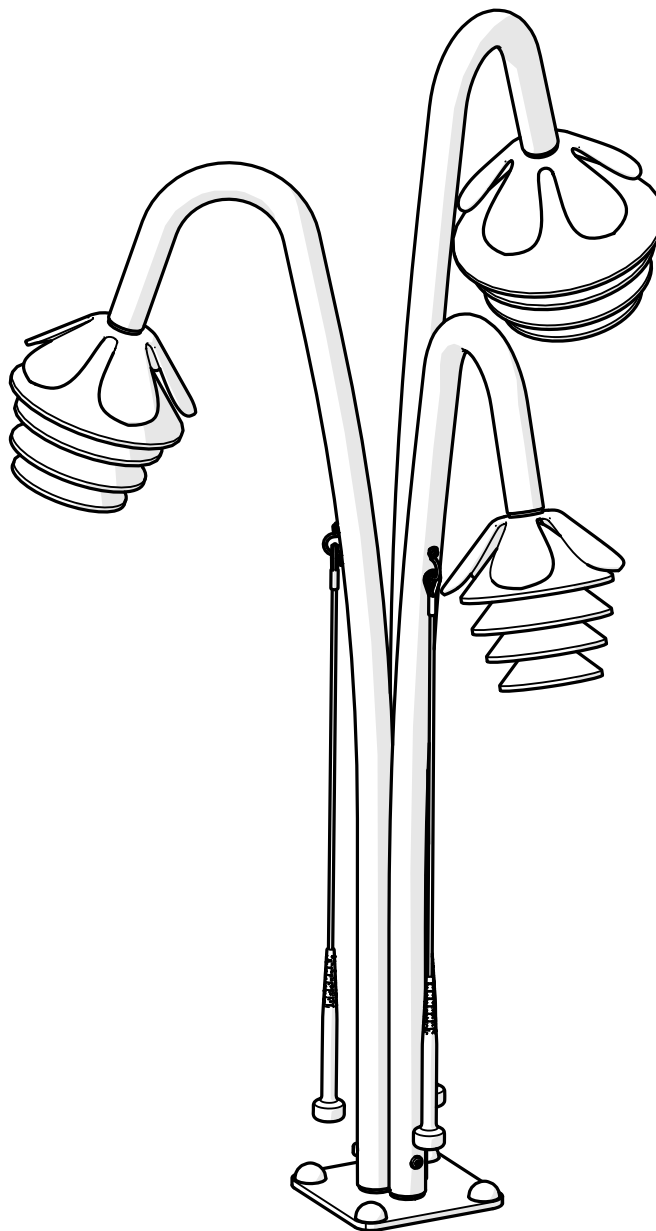

percussionplay.com

info@percussionplay.com

UK
[01730 235 180](tel:01730235180)

USA & CAN
[+1 (866) 882 9170](tel:+18668829170)

EUR & ROW
[+44 1730 235 180](tel:+441730235180)