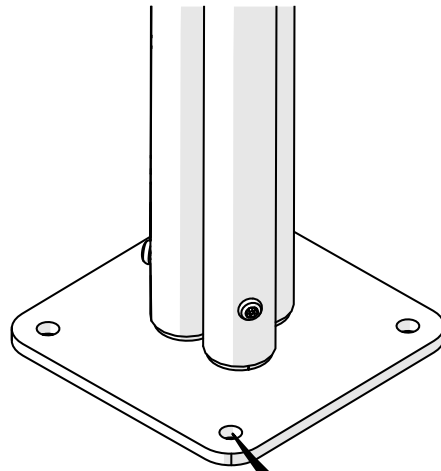

3.

Surface fixing should not present a hazard

Refer to your local Health & Safety standards

G		x4
H		x4

Surface

Example fixing

	Wood		x4
	Concrete		x4
	Brick		x4