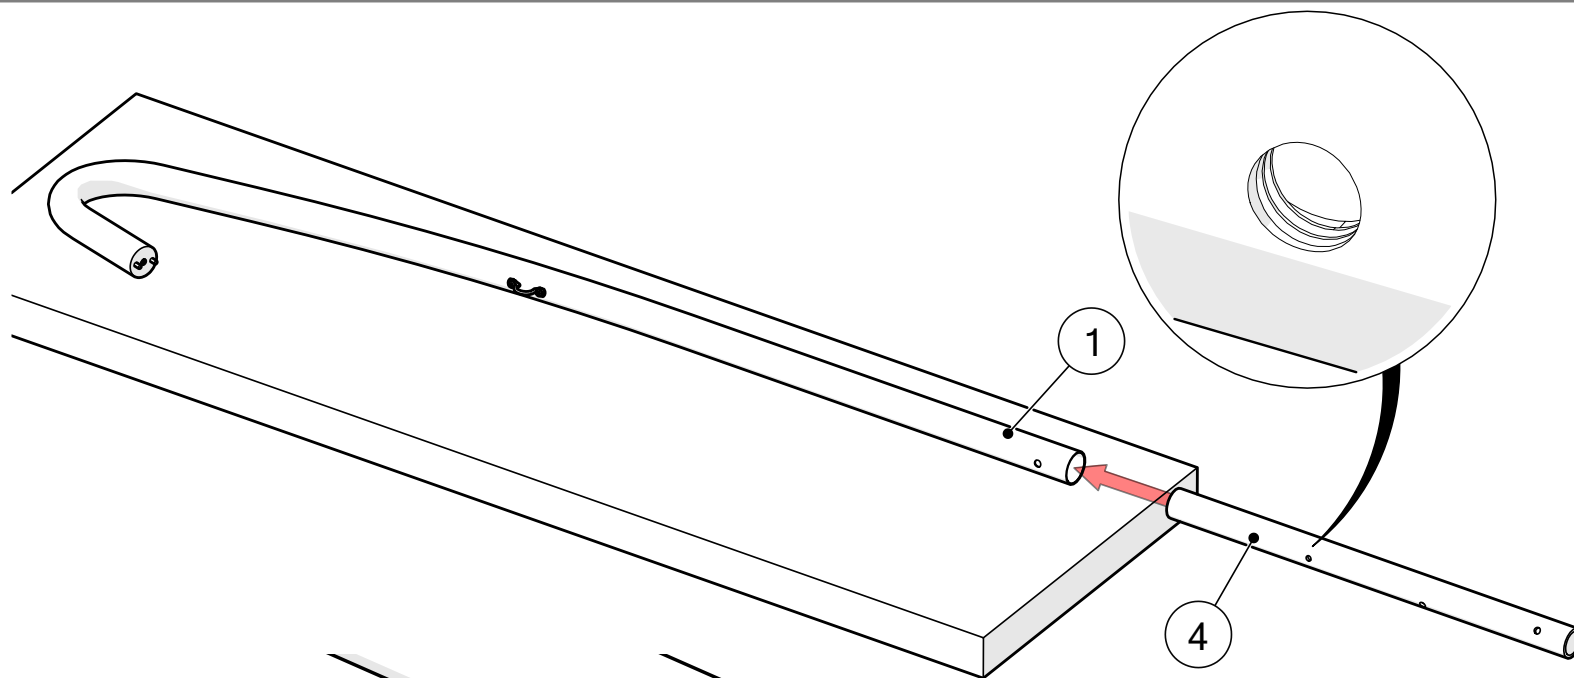

1.

1.1

1.2

TX45

c		x3

x3

2	+	5
3	+	6