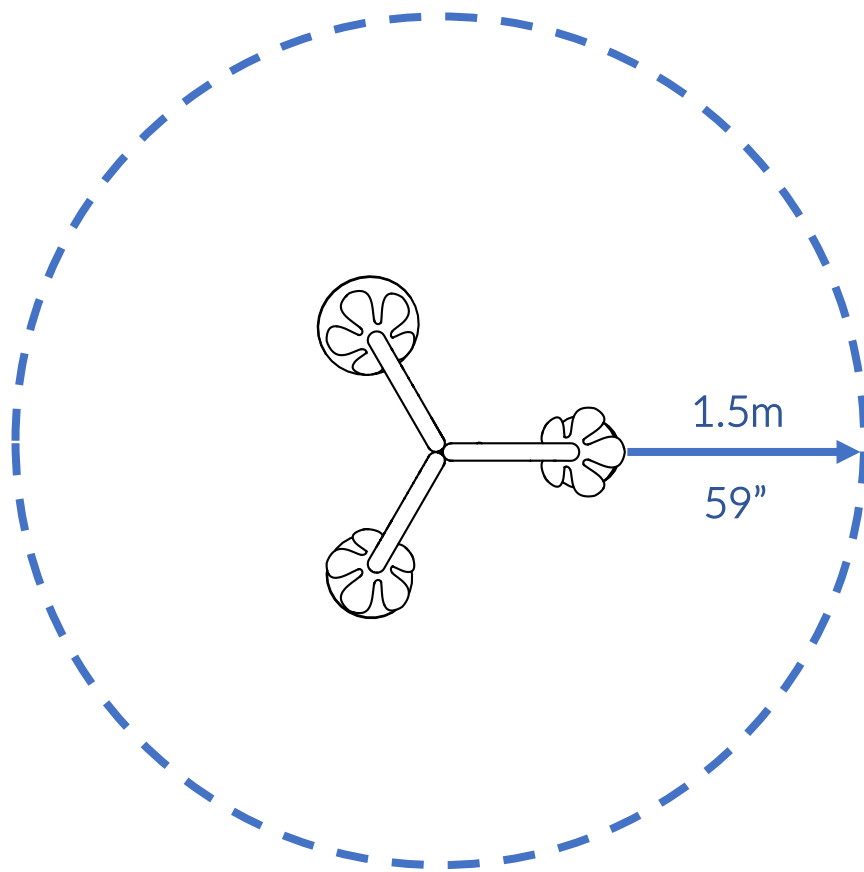

Part Reference	Description
PP-HBBU-MI-GR	Harmony Bells Minor Bunch (Set of 3) (Ground Fix)

Check Risk Assessment

Packages

		L	W	H	Weight	Net
x1	903556	29cm / 11.5"	28cm / 11"	29cm / 11.5"	3kg / 6.6lbs	
x1	903557	29cm / 11.5"	28cm / 11"	29cm / 11.5"	3kg / 6.6lbs	
x1	903558	29cm / 11.5"	28cm / 11"	29cm / 11.5"	3kg / 6.6lbs	
x1	903464	187cm / 74"	57cm / 22.5"	7cm / 3"	22kg / 48.5lbs	

Tools required (not supplied)

¼" Bit Driver Ratchet

11/16" / 17mm Spanner

Spirit level

Tape Measure

Not to scale

903464

	 <p>① x1 803291</p>	 <p>② x1 803290</p>	 <p>③ x1 803289</p>	 <p>④ x1 603887</p>	 <p>⑤ x1 603888</p>	 <p>⑥ x1 603889</p>	 <p>⑦ x3 900873</p>
<p>Ⓐ x3 500627</p>	 <p>Ⓑ x6 500457</p>	 <p>Ⓒ x3 501196</p>	 <p>Ⓓ x6 500746</p>	<p>Ⓔ x3 603150</p> 	 <p>TX30 x1 500473</p>	 <p>TX45 x2 500720</p>	