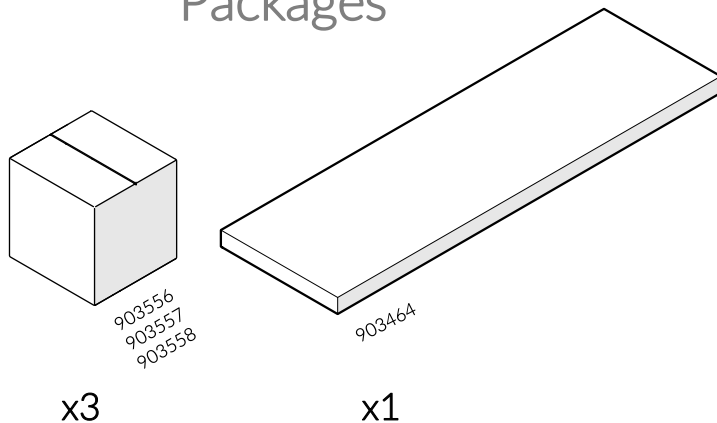

Part Reference	Description
PP-HBBU-MI-GR	Harmony Bells Minor Bunch (Set of 3) (Ground Fix)

Check Risk Assessment

Packages

		L	W	H	Weight	Net
x1	903556	29cm / 11.5"	28cm / 11"	29cm / 11.5"	3kg / 6.6lbs	
x1	903557	29cm / 11.5"	28cm / 11"	29cm / 11.5"	3kg / 6.6lbs	
x1	903558	29cm / 11.5"	28cm / 11"	29cm / 11.5"	3kg / 6.6lbs	
x1	903464	187cm / 74"	57cm / 22.5"	7cm / 3"	22kg / 48.5lbs	

Tools required (not supplied)

¼" Bit Driver Ratchet

11/16" / 17mm Spanner

Spirit level

Tape Measure

Not to scale

903464

	 <p>① x1 803291</p>	 <p>② x1 803290</p>	 <p>③ x1 803289</p>	 <p>④ x1 603887</p>	 <p>⑤ x1 603888</p>	 <p>⑥ x1 603889</p>	 <p>⑦ x3 900873</p>
<p>Ⓐ x3 500627</p>	 <p>Ⓑ x6 500457</p>	 <p>Ⓒ x3 501196</p>	 <p>Ⓓ x6 500746</p>	<p>Ⓔ x3 603150</p> 	 <p>TX30 x1 500473</p>	 <p>TX45 x2 500720</p>	