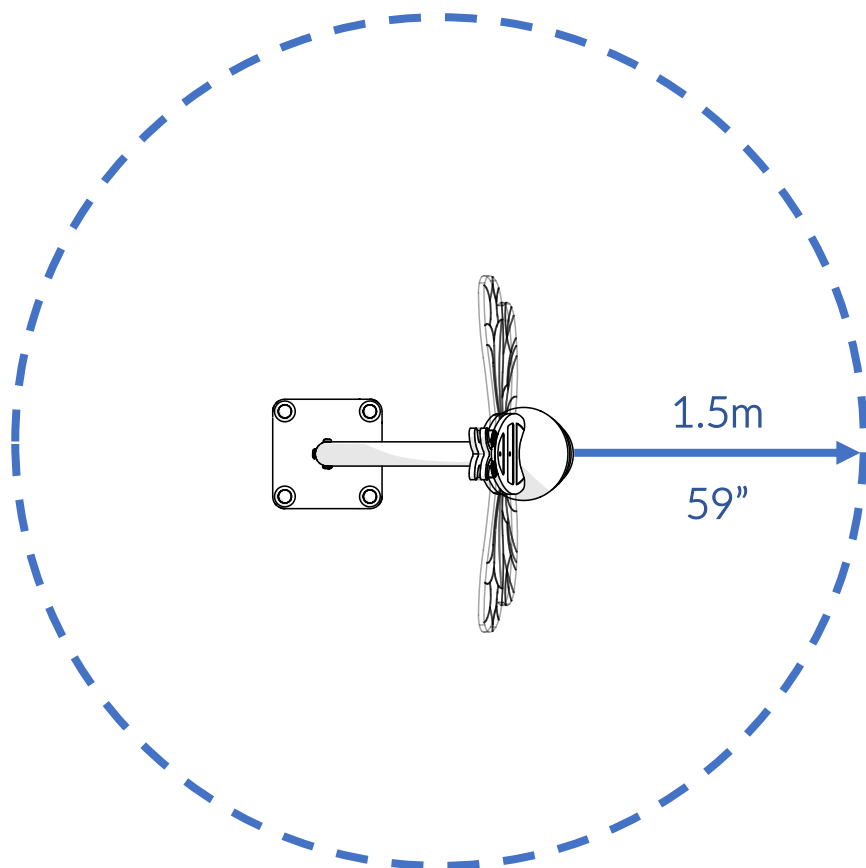

Part Reference	Description
PP-INS-BUMB-SF	Bumblebee (Surface Fix)

Check Risk Assessment

Packages

		L	W	H	Weight	Net
x1	906264	79cm / 31"	37.5cm / 15"	9cm / 3.5"	3kg / 6.6lbs	3kg / 6.6lbs
x1	906267	25cm / 10"	22cm / 9"	22cm / 9"	2.5kg / 5.5lbs	2kg / 4.4lbs
x1	906275	148cm / 50"	48cm / 6"	7cm / 2"	5kg / 11lbs	4.5kg / 9.9lbs
x1	902172	32cm / 12.5"	23cm / 9"	23cm / 9"	4.5kg / 9.9lbs	4kg / 8.8lbs

Tools required (not supplied)

¼" Bit Driver Ratchet

¼" hex adapter

Spirit level

Tape Measure

Not to scale

906275

① x1
811646