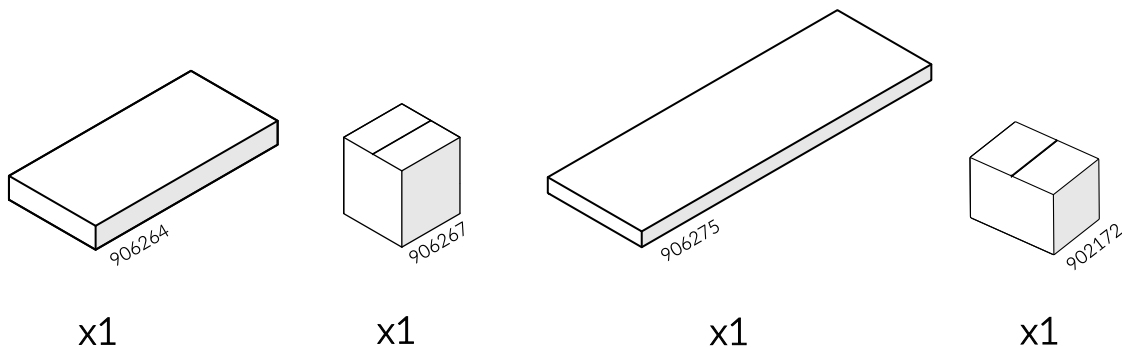

Part Reference	Description
PP-INS-BUMB-SF	Bumblebee (Surface Fix)

Check Risk Assessment

Packages

		L	W	H	Weight	Net
x1	906264	79cm / 31"	37.5cm / 15"	9cm / 3.5"	3kg / 6.6lbs	3kg / 6.6lbs
x1	906267	25cm / 10"	22cm / 9"	22cm / 9"	2.5kg / 5.5lbs	2kg / 4.4lbs
x1	906275	148cm / 50"	48cm / 6"	7cm / 2"	5kg / 11lbs	4.5kg / 9.9lbs
x1	902172	32cm / 12.5"	23cm / 9"	23cm / 9"	4.5kg / 9.9lbs	4kg / 8.8lbs

Tools required (not supplied)

¼" Bit Driver Ratchet

¼" hex adapter

Spirit level

Tape Measure

Not to scale

906275

① x1
811646