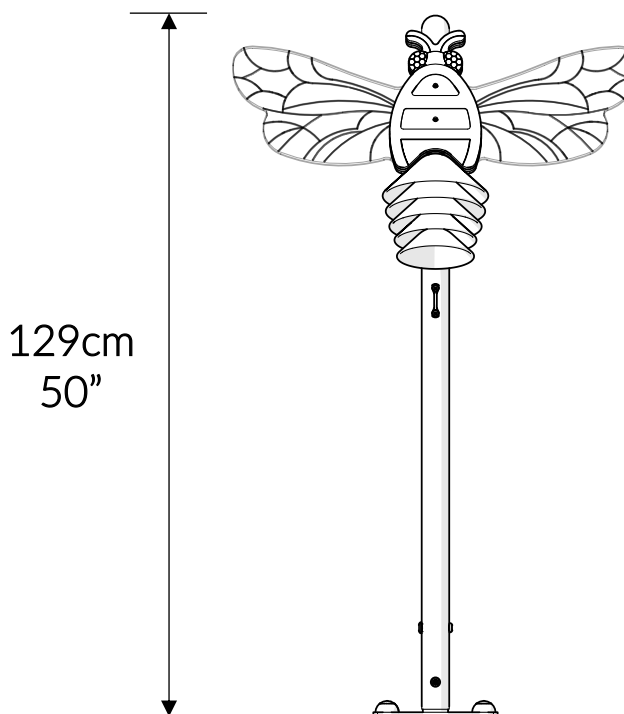

Part Reference	Description
PP-INS-BUMB-SF	Bumblebee (Surface Fix)

Check Risk Assessment

Packages

		L	W	H	Weight	Net
x1	906264	79cm / 31"	37.5cm / 15"	9cm / 3.5"	3kg / 6.6lbs	3kg / 6.6lbs
x1	906267	25cm / 10"	22cm / 9"	22cm / 9"	2.5kg / 5.5lbs	2kg / 4.4lbs
x1	906275	148cm / 50"	48cm / 6"	7cm / 2"	5kg / 11lbs	4.5kg / 9.9lbs
x1	902172	32cm / 12.5"	23cm / 9"	23cm / 9"	4.5kg / 9.9lbs	4kg / 8.8lbs

Tools required (not supplied)

¼" Bit Driver Ratchet

¼" hex adapter

Spirit level

Tape Measure

Not to scale

906275

① x1
811646

⑤ x2
906293

E x2
500746

F x1
603150

TX30 x1
500473

TX40 x1
500474

902172

② x1
810227

A x2
501196