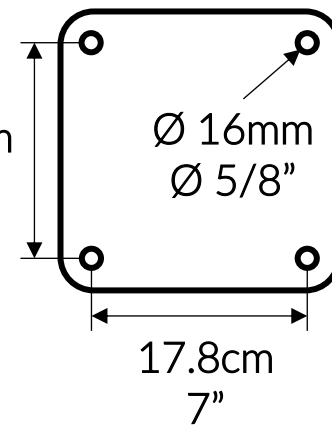

Part Reference	Description
PP-INS-BUMB-SF	Bumblebee (Surface Fix)

Check Risk Assessment

Packages

		L	W	H	Weight	Net
x1	906264	79cm / 31"	37.5cm / 15"	9cm / 3.5"	3kg / 6.6lbs	3kg / 6.6lbs
x1	906267	25cm / 10"	22cm / 9"	22cm / 9"	2.5kg / 5.5lbs	2kg / 4.4lbs
x1	906275	148cm / 50"	48cm / 6"	7cm / 2"	5kg / 11lbs	4.5kg / 9.9lbs
x1	902172	32cm / 12.5"	23cm / 9"	23cm / 9"	4.5kg / 9.9lbs	4kg / 8.8lbs

Tools required (not supplied)

¼" Bit Driver Ratchet

¼" hex adapter

Spirit level

Tape Measure

Not to scale

906275

① x1
811646

B x2
500613

C x4
601543

D x4
601542

TX45 x2
500720

906264

③ x1
812268

⑥ x1
612589

906267

④ x1
811659

E x1
500746

1.

1.1

x2

x2 TX45

A		x2
B		x2

2.