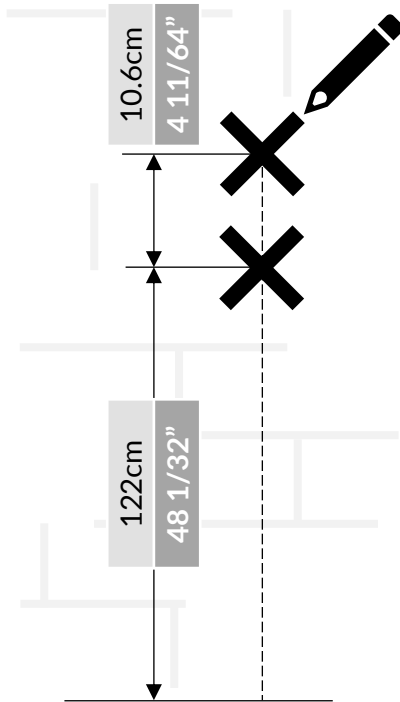

1.

Wall fixing should not present a hazard

Refer to your local Health & Safety standards

1.1