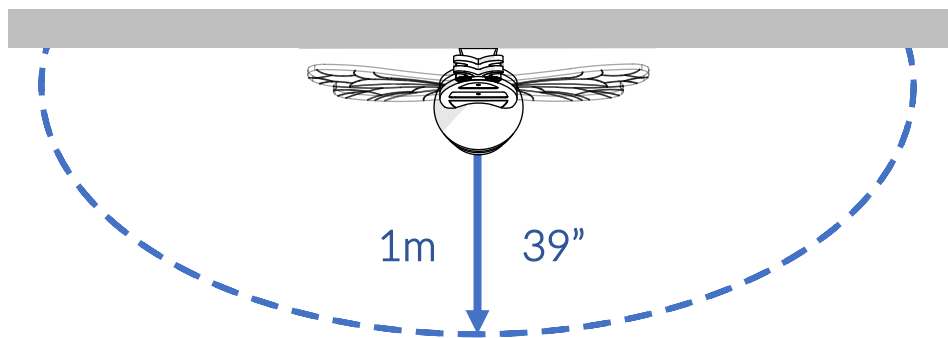

Part Reference	Description
PP-INS-BUMB-WF	Bumblebee (Wall Fix)

Check Risk Assessment

Confirm
height with
client

Packages

x1

x1

		L	W	H	Weight	Net
x1	912639	79cm / 31"	37.5cm / 15"	9cm / 3.5"	4.5kg / 9.9lbs	4kg / 8.8lbs
x1	906267	25cm / 10"	22cm / 9"	22cm / 9"	2.5kg / 5.5lbs	2kg / 4.4lbs

Tools required (not supplied)

¼" Bit Driver Ratchet

¼" hex adapter

Spirit level

Tape Measure

912639

① x1
612538

③ x1
812268