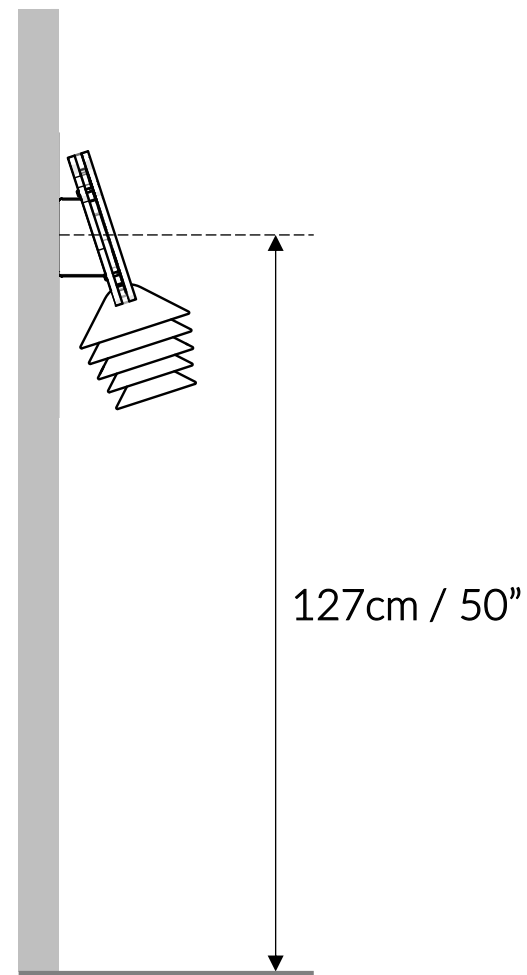

Part Reference	Description
PP-INS-BUMB-WF	Bumblebee (Wall Fix)

Check Risk Assessment

Confirm
height with
client

Packages

x1

x1

		L	W	H	Weight	Net
x1	912639	79cm / 31"	37.5cm / 15"	9cm / 3.5"	4.5kg / 9.9lbs	4kg / 8.8lbs
x1	906267	25cm / 10"	22cm / 9"	22cm / 9"	2.5kg / 5.5lbs	2kg / 4.4lbs

Tools required (not supplied)

¼" Bit Driver Ratchet

¼" hex adapter

Spirit level

Tape Measure

912639

① x1
612538

③ x1
812268

Ⓐ x1
603150

Ⓑ x2
500448

TX30 x1
500473

TX25 x1
500472

TX40 x1
500474

② x2
906293

906267

④ x1
811659