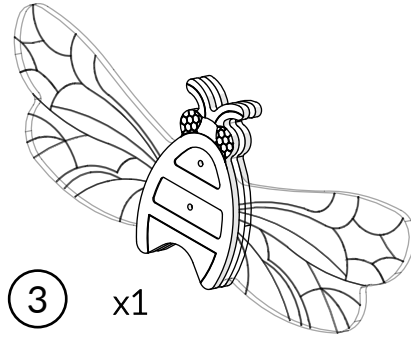

Part Reference	Description
PP-INS-BUMB-WF	Bumblebee (Wall Fix)

Check Risk Assessment

Confirm
height with
client

Packages

x1

x1

		L	W	H	Weight	Net
x1	912639	79cm / 31"	37.5cm / 15"	9cm / 3.5"	4.5kg / 9.9lbs	4kg / 8.8lbs
x1	906267	25cm / 10"	22cm / 9"	22cm / 9"	2.5kg / 5.5lbs	2kg / 4.4lbs

Tools required (not supplied)

¼" Bit Driver Ratchet

¼" hex adapter

Spirit level

Tape Measure

912639

① x1
612538

③ x1
812268

Ⓐ x1
603150

Ⓑ x2
500448

TX30 x1
500473

TX25 x1
500472

TX40 x1
500474

② x2
906293

906267

④ x1
811659