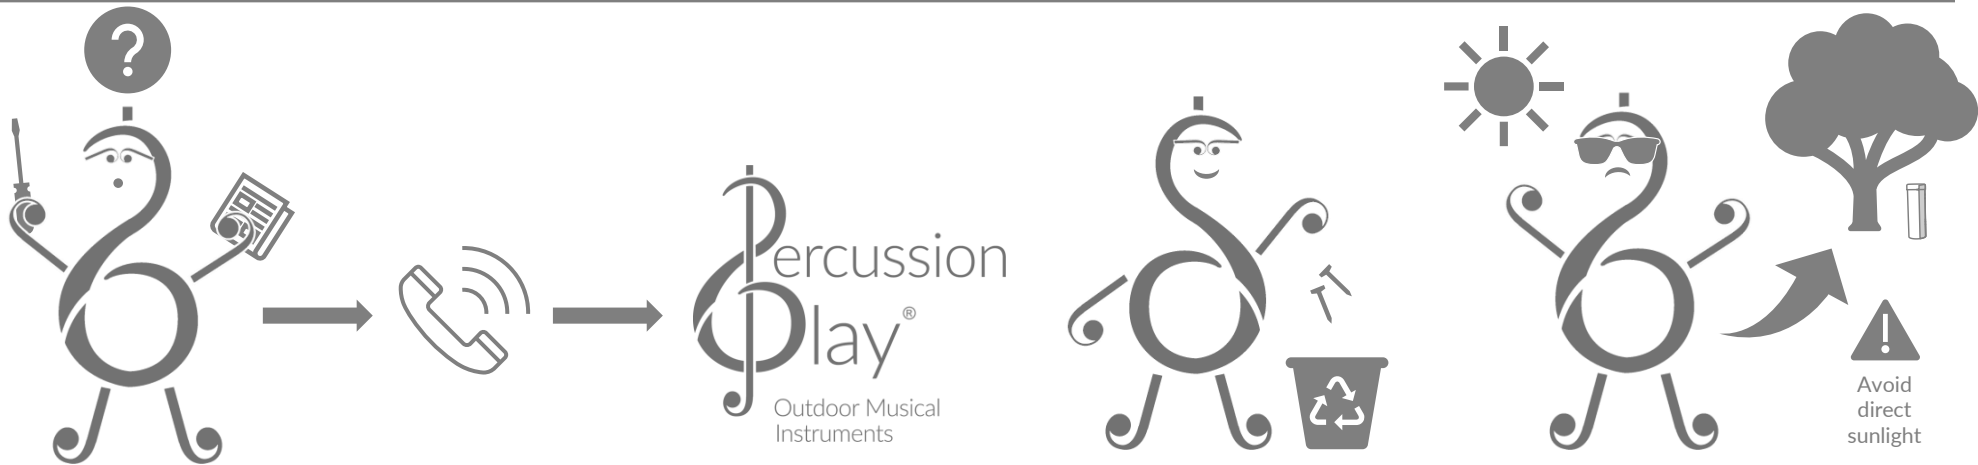

Part Reference	Description
PP-INS-BUMB-WF	Bumblebee (Wall Fix)

Check Risk Assessment

Confirm
height with
client

Packages

x1

x1

		L	W	H	Weight	Net
x1	912639	79cm / 31"	37.5cm / 15"	9cm / 3.5"	4.5kg / 9.9lbs	4kg / 8.8lbs
x1	906267	25cm / 10"	22cm / 9"	22cm / 9"	2.5kg / 5.5lbs	2kg / 4.4lbs