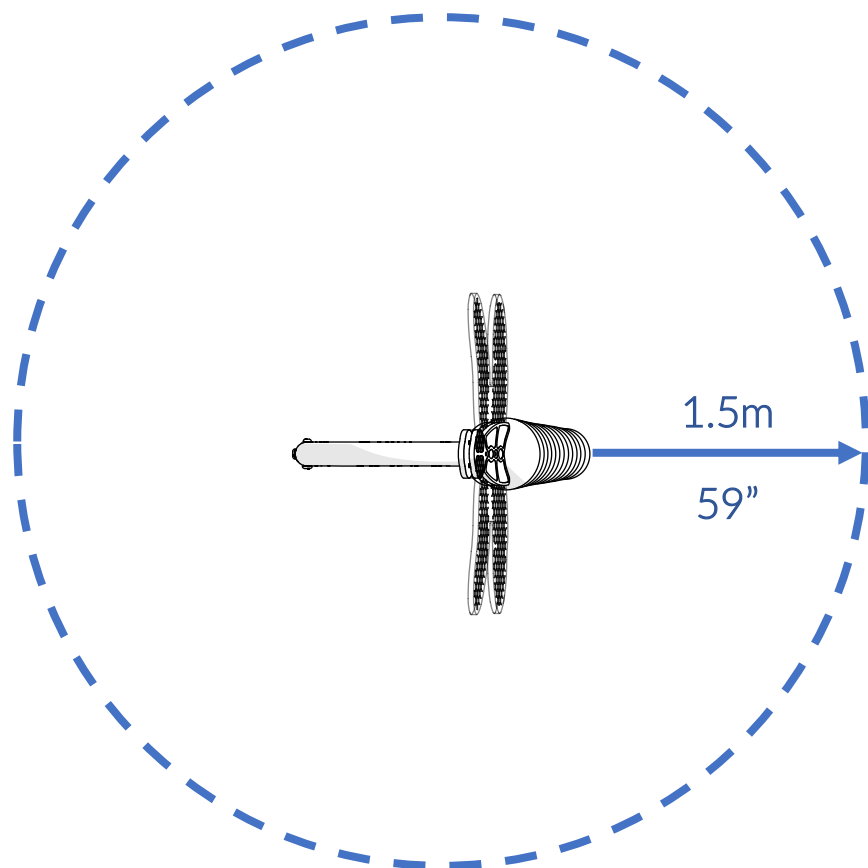

Part Reference	Description
PP-INS-DRAG-GF	Dragonfly (Ground Fix)

Check Risk Assessment

Packages

x1

x1

x1

		L	W	H	Weight	Net
x1	906263	79cm / 31"	37.5cm / 15"	9cm / 3.5"	3kg / 6.6lbs	2.5kg / 5.5lbs
x1	906266	50cm / 20"	22cm / 9"	22cm / 9"	3.5kg / 7.7lbs	3.5kg / 7.7lbs
x1	906270	148cm / 50"	48cm / 6"	7cm / 2"	7kg / 15.5lbs	6.5kg / 14lbs

Tools required (not supplied)

¼" Bit Driver Ratchet

x2

¼" hex adapter

11/16" / 17mm Spanner

x2

Tape Measure

Spirit level

Not to scale

906270

1 x1
811538

5 x2
906293

2 x1
603887

TX30 x1
500473

TX40 x1
500474

TX45 x2
500720

6 x1
612589

906266

4 x1
810269

E x1
500746

1.

1.1

1.2

x2