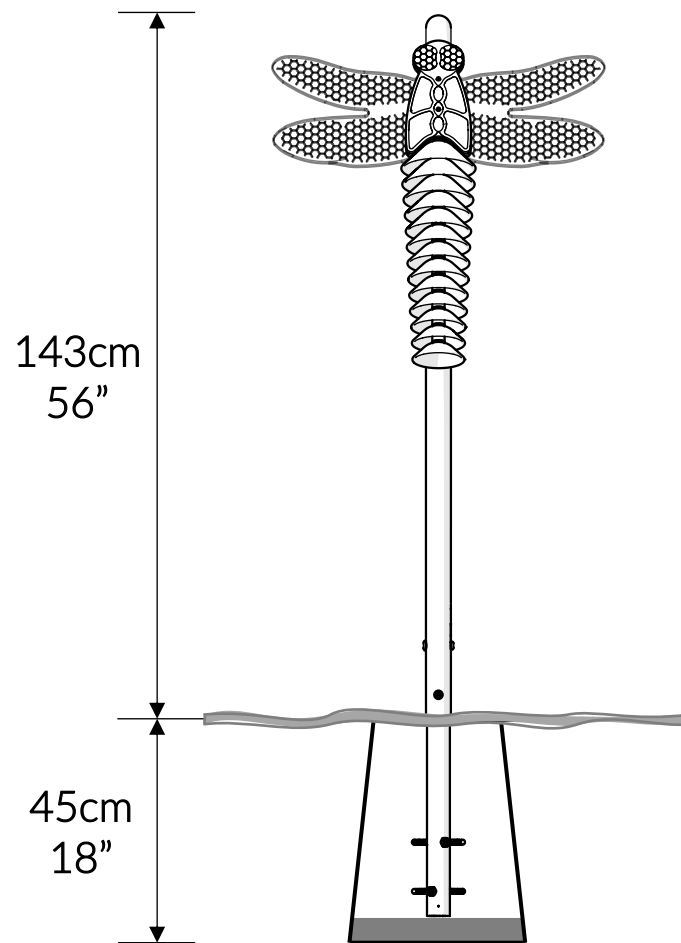

Part Reference	Description
PP-INS-DRAG-GF	Dragonfly (Ground Fix)

Check Risk Assessment

Packages

x1

x1

x1

		L	W	H	Weight	Net
x1	906263	79cm / 31"	37.5cm / 15"	9cm / 3.5"	3kg / 6.6lbs	2.5kg / 5.5lbs
x1	906266	50cm / 20"	22cm / 9"	22cm / 9"	3.5kg / 7.7lbs	3.5kg / 7.7lbs
x1	906270	148cm / 50"	48cm / 6"	7cm / 2"	7kg / 15.5lbs	6.5kg / 14lbs

Tools required (not supplied)

¼" Bit Driver Ratchet

x2

¼" hex adapter

11/16" / 17mm Spanner

x2

Tape Measure

Spirit level

Not to scale

906270

1 x1
811538

5 x2
906293

2 x1
603887

TX30 x1
500473

TX40 x1
500474

TX45 x2
500720

6 x1
612589

906266

4 x1
810269

E x1
500746

1.

1.1

1.2

x2