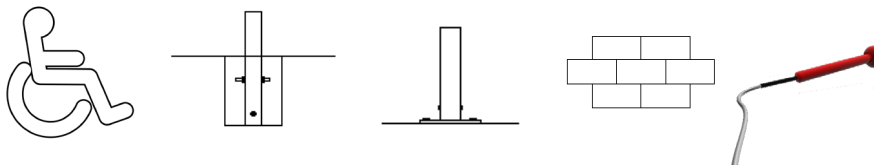

Pack Dimensions	Weight (kgs)	L (cm)	W (cm)	H (cm)
Frame	15	142	40	36
Flowers	9	60	60	14

*Surface fixing instruments will include additional packages containing fixing plates.