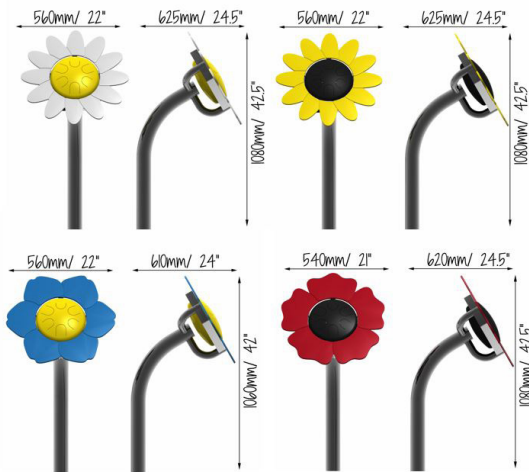

Petal Drums

Description

Each Petal Drum contains a small (24cm) Babel Drum encased with shaped HPL 'petals', securely mounted to a stainless-steel frame, and comes supplied with a soft, flexible beater specifically designed to produce delightfully soft soothing tones.

Materials and Features

- 316 stainless steel, mirror polished leg.
- Stainless steel tongue drum center.
- Durable HPL petals.
- Gloss polyester powder coated finish.
- 2 x 1 part vandal resistant mallets.
- Vandal resistant 300 series stainless steel fixings.

Tuning and Sound Level Data

- Forget Me Not - C Major Pentatonic
- Poppy - A Akebono
- Daisy - A Minor
- Sunflower - C Pygmy

50m - 48dB
 10m - 59dB
 <3m - 79dB

Pack Dimensions	Weight (kgs)	L (cm)	W (cm)	H (cm)
Frame	15	142	40	36
Flowers	9	60	60	14