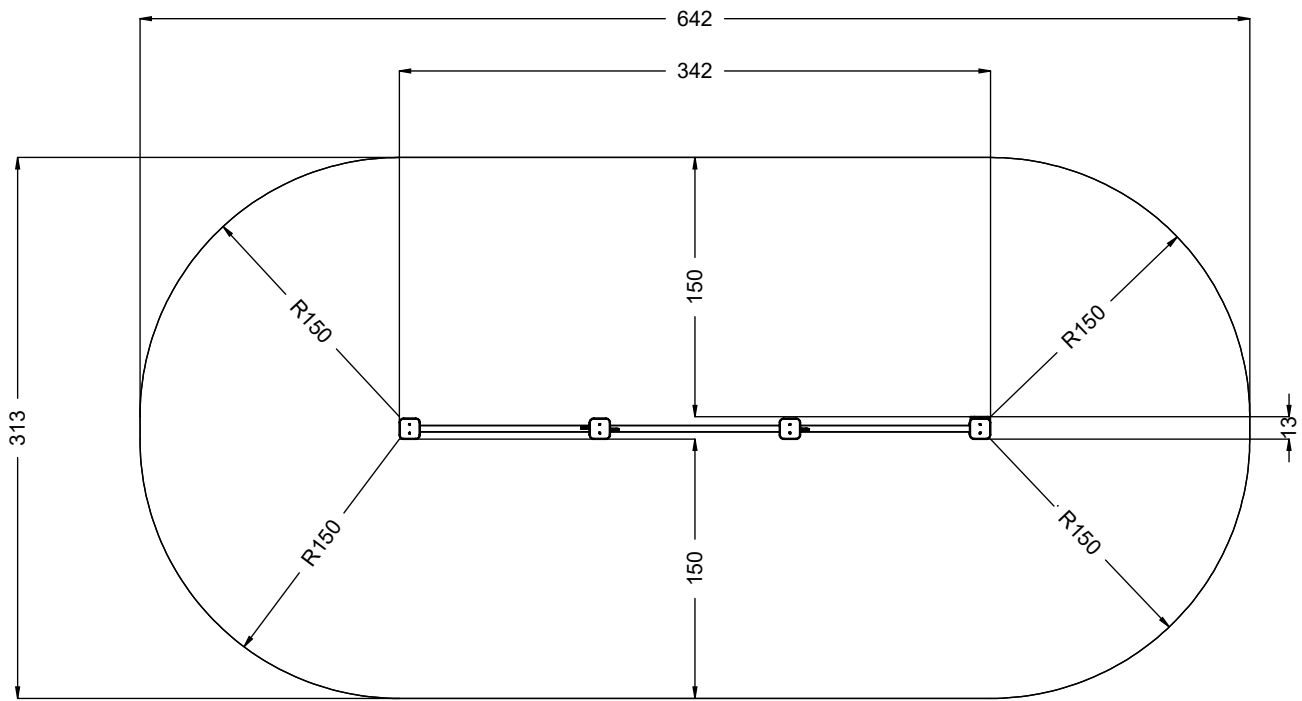

[cm]

vinci
play