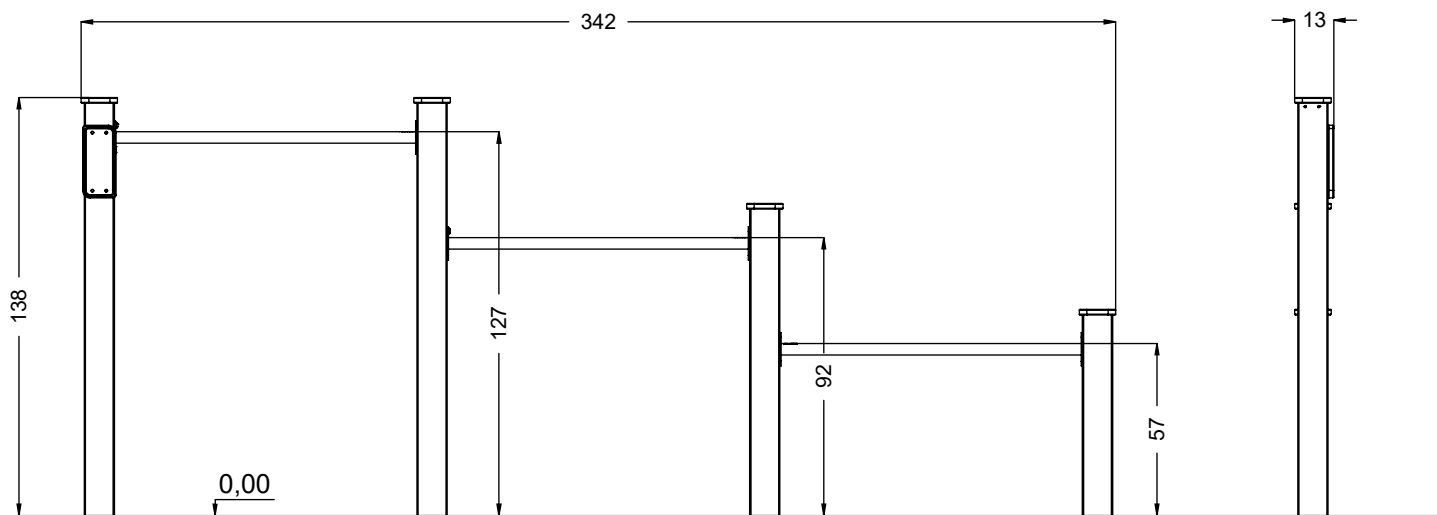

[cm]

vinci
play