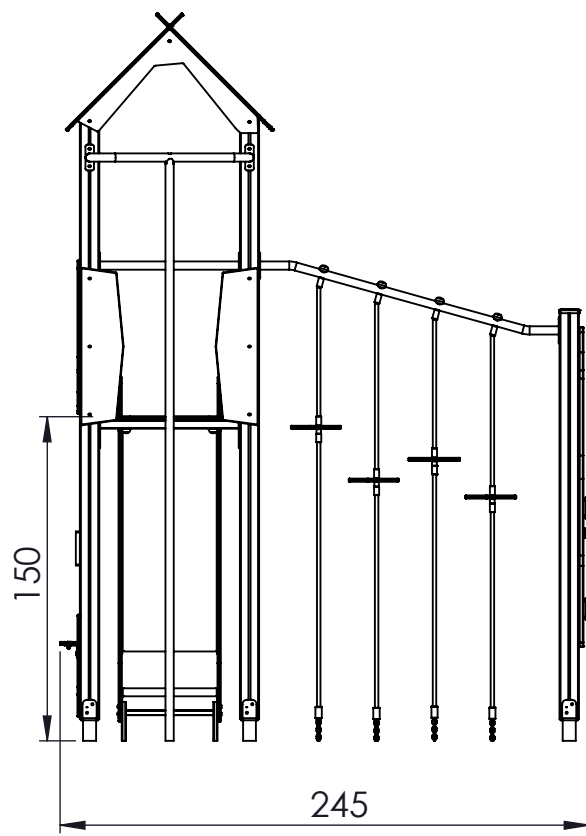

WD1405

[cm]
v010/17.04.19
I.D.

play
vinici

	K2, K3
M10x120 x36	
NOT INCLUDED	

48h

0,06 m³

x13

14718990
x2