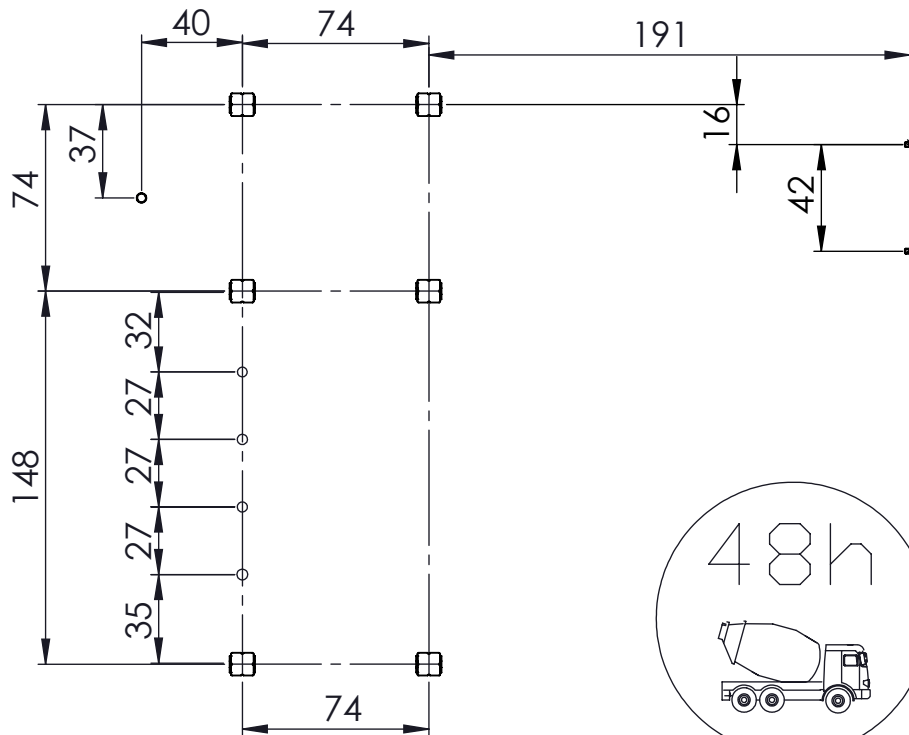

WD1405

[cm]
v010/17.04.19
I.D.

play
vinici

	K2, K3
M10x120 x36	
NOT INCLUDED	

48h

0,06 m³

x13

14718990
x2