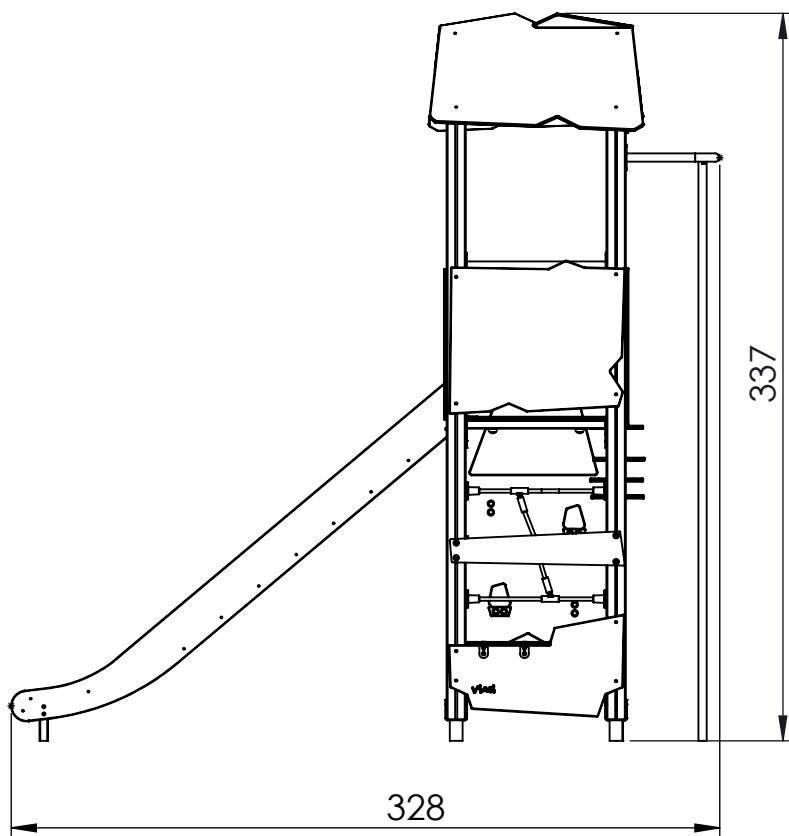

WD1405

[cm]
v010/17.04.19
I.D.

play
vinici

	K2, K3
M10x120 x36	
NOT INCLUDED	

48h

0,06 m³

x13

14718990
x2