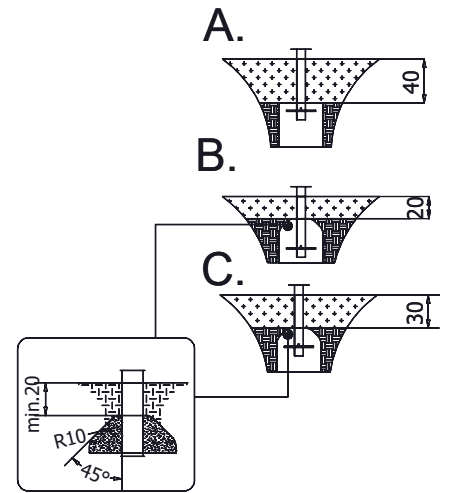

WD1405

[cm]
v010/17.04.19
I.D.

play
vinici

	K2, K3
M10x120 x36	
NOT INCLUDED	

48h

0,06 m³

x13

14718990
x2