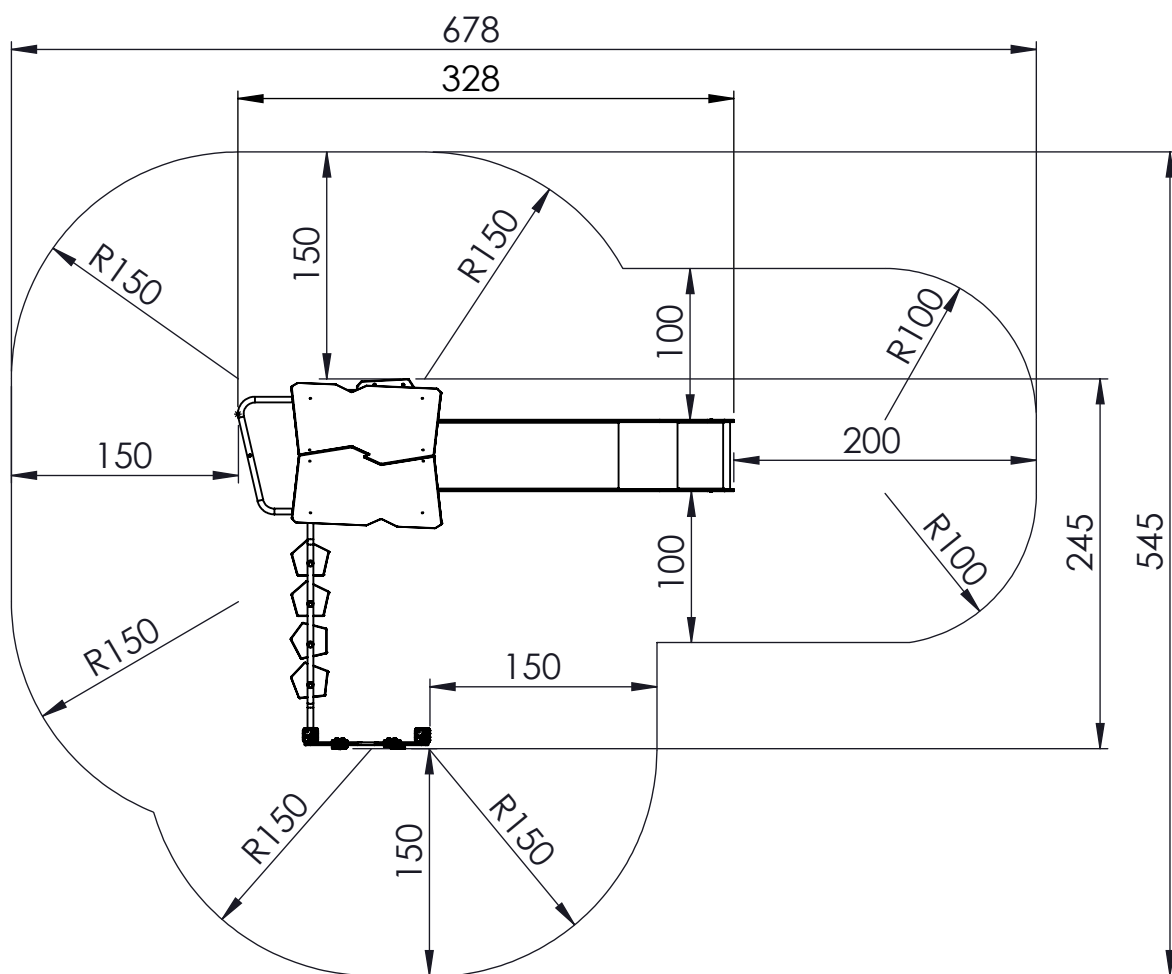

WD1405

[cm]
v010/17.04.19
I.D.

play
vinici

	K2, K3
M10x120 x36	
NOT INCLUDED	

48h

0,06 m³

x13

14718990
x2

14728745
x4

142138
x1

142109
x1

141101
x1

141120
x2

141123
x1

141122
x1

141132
x1