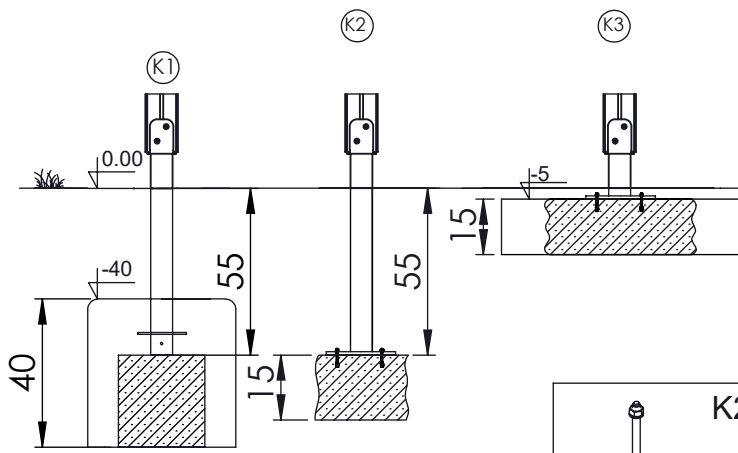

WD1405

[cm]
v010/17.04.19
I.D.

play
vinici

	K2, K3
M10x120 x36	
NOT INCLUDED	

48h

0,06 m³

x13

14718990
x2