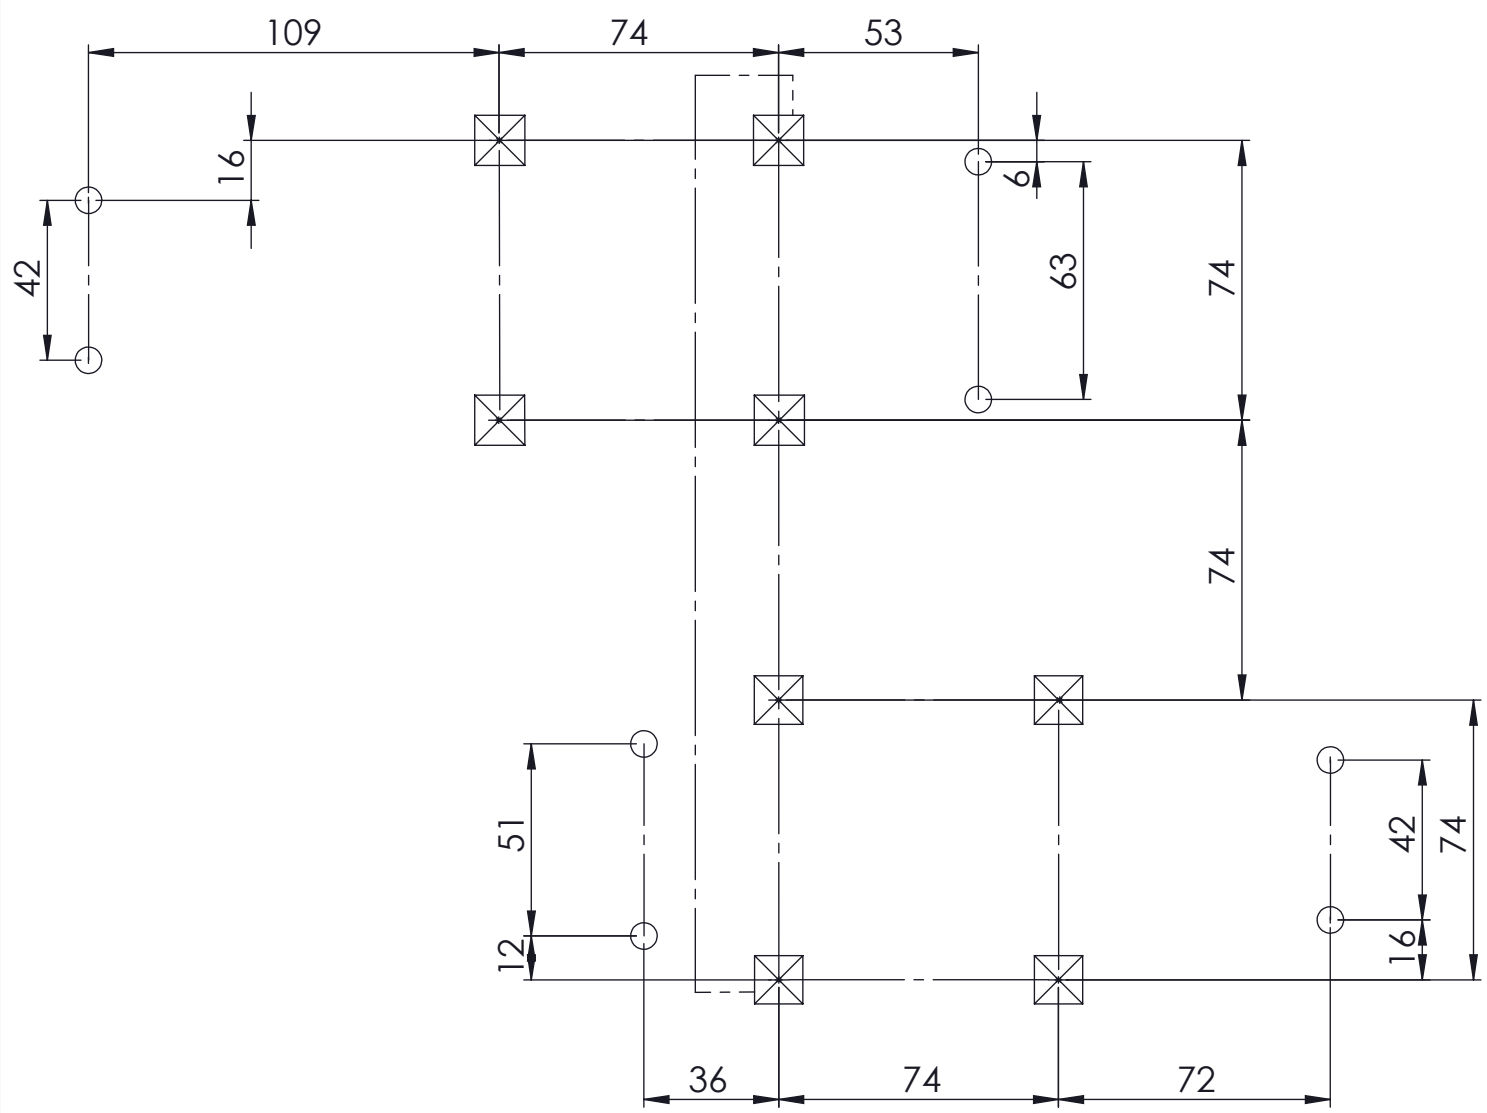

WD 1436

[cm]
v013/21.02.19
I.D.

play
vinici

[cm]

NOT INCLUDED

AN112 8x50 x165 2x W40 1x WD78 2x Z15 1xR1 2xE34 2xE35 2xWD2 1xWD14-4	PLATFORMS	
	PLYWOOD	HPL
	2x WD28	2x WD29
	2x WD33	2x WD34
	1x WD37	1x WD38
	1x WD63	1x WD64
	1xCE7	1xCL7
	2xWD74	2xWD75
	1xWD76	1xWD77