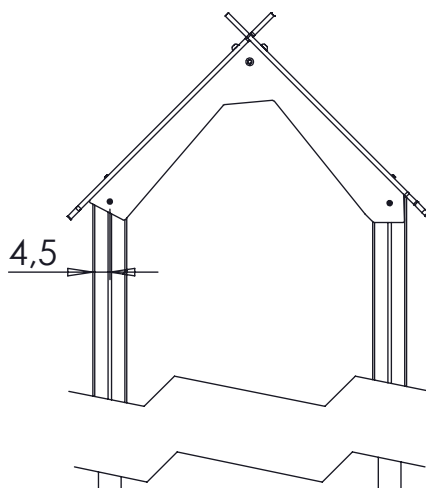

-	HDPE	HPL
2x	WD33	WD34