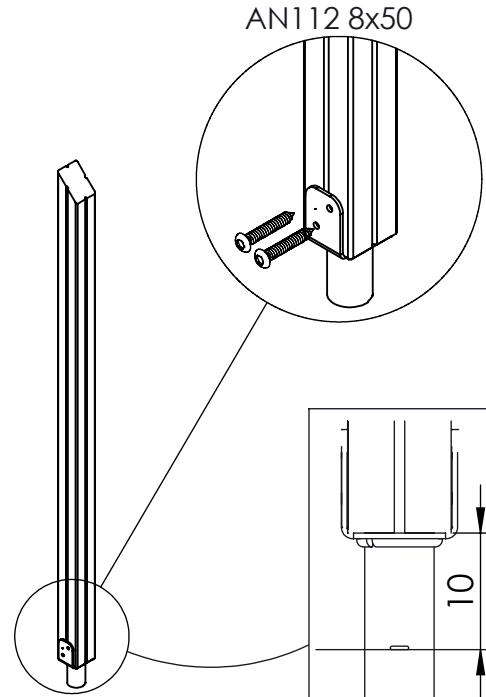

WD 1436

[cm]
v013/21.02.19
I.D.

play
vinici

[cm]

NOT INCLUDED

AN112 8x50 x165 2x W40 1x WD78 2x Z15 1xR1 2xE34 2xE35 2xWD2 1xWD14-4	PLATFORMS	
	PLYWOOD	HPL
	2x WD28	2x WD29
	2x WD33	2x WD34
	1x WD37	1x WD38
	1x WD63	1x WD64
	1xCE7	1xCL7
	2xWD74	2xWD75
	1xWD76	1xWD77