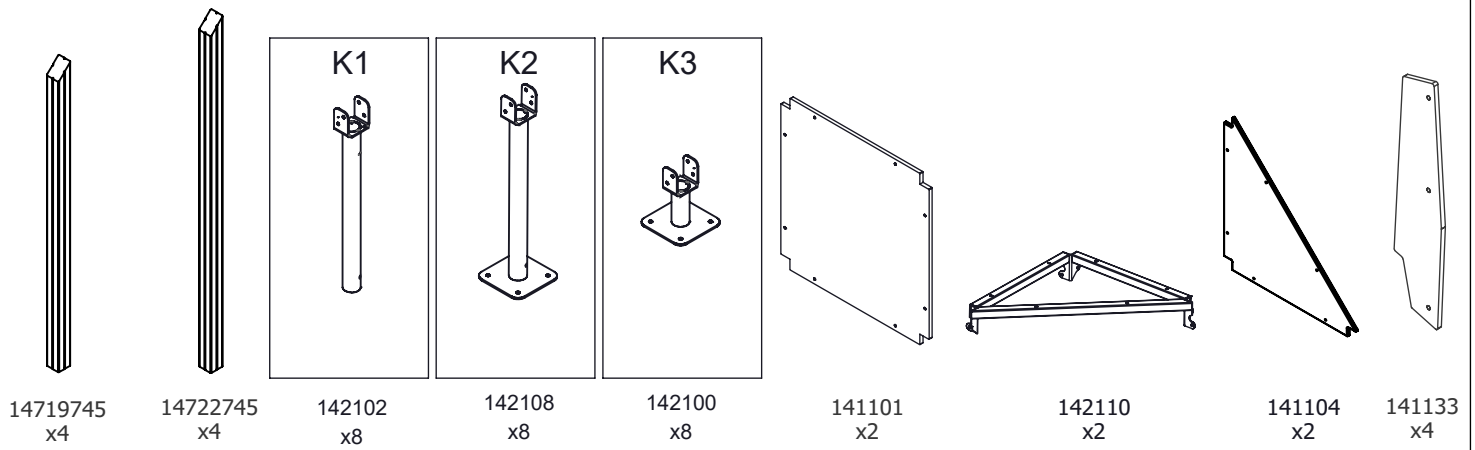

WD 1436

[cm]
v013/21.02.19
I.D.

play
vinici

[cm]

NOT INCLUDED

AN112 8x50 x165 2x W40 1x WD78 2x Z15 1xR1 2xE34 2xE35 2xWD2 1xWD14-4	PLATFORMS	
	PLYWOOD	HPL
	2x WD28	2x WD29
	2x WD33	2x WD34
	1x WD37	1x WD38
	1x WD63	1x WD64
	1xCE7	1xCL7
	2xWD74	2xWD75
	1xWD76	1xWD77