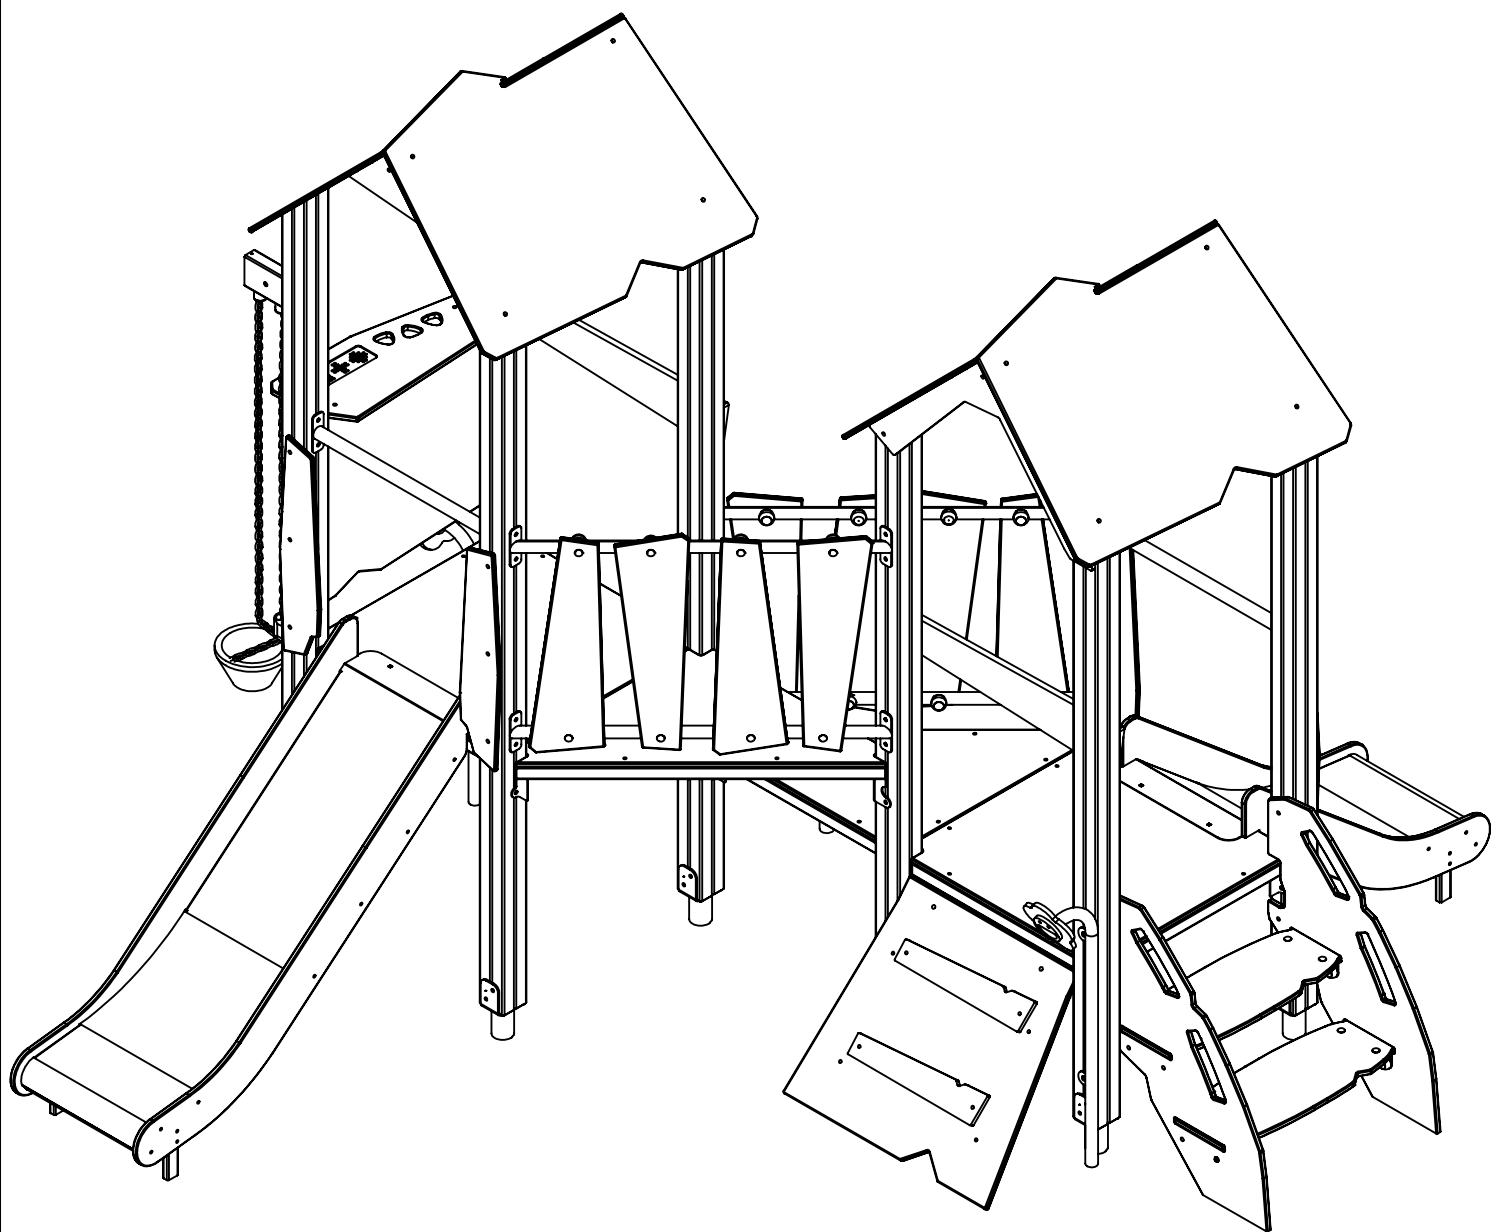

WD 1436

[cm]
v013/21.02.19
I.D.

play
vinici

[cm]

NOT INCLUDED

AN112 8x50 x165 2x W40 1x WD78 2x Z15 1xR1 2xE34 2xE35 2xWD2 1xWD14-4	PLATFORMS	
	PLYWOOD	HPL
	2x WD28	2x WD29
	2x WD33	2x WD34
	1x WD37	1x WD38
	1x WD63	1x WD64
	1xCE7	1xCL7
	2xWD74	2xWD75
	1xWD76	1xWD77