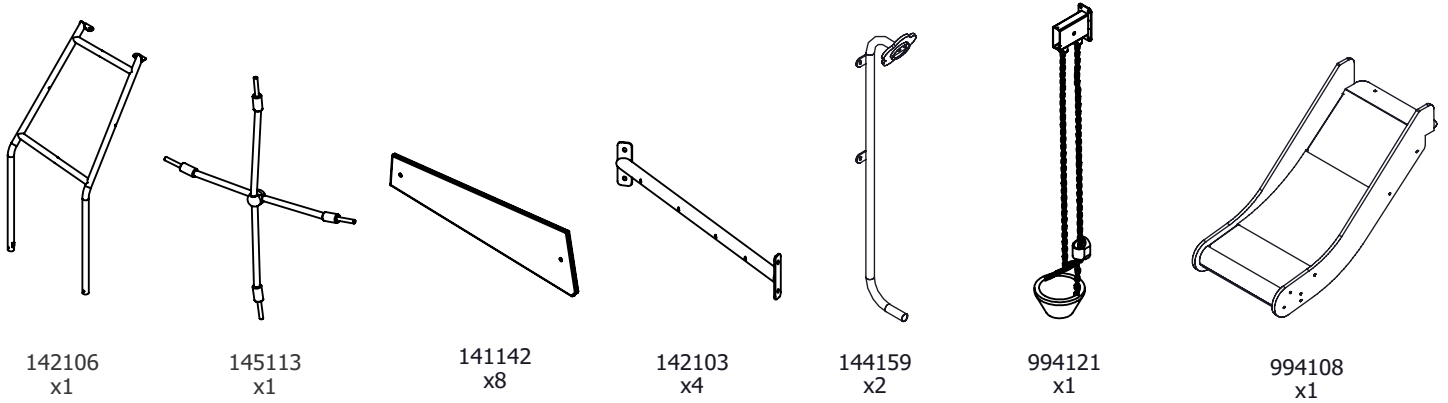

WD 1436

[cm]
v013/21.02.19
I.D.

play
vinici

[cm]

NOT INCLUDED

AN112 8x50 x165 2x W40 1x WD78 2x Z15 1xR1 2xE34 2xE35 2xWD2 1xWD14-4	PLATFORMS	
	PLYWOOD	HPL
	2x WD28	2x WD29
	2x WD33	2x WD34
	1x WD37	1x WD38
	1x WD63	1x WD64
	1xCE7	1xCL7
	2xWD74	2xWD75
	1xWD76	1xWD77