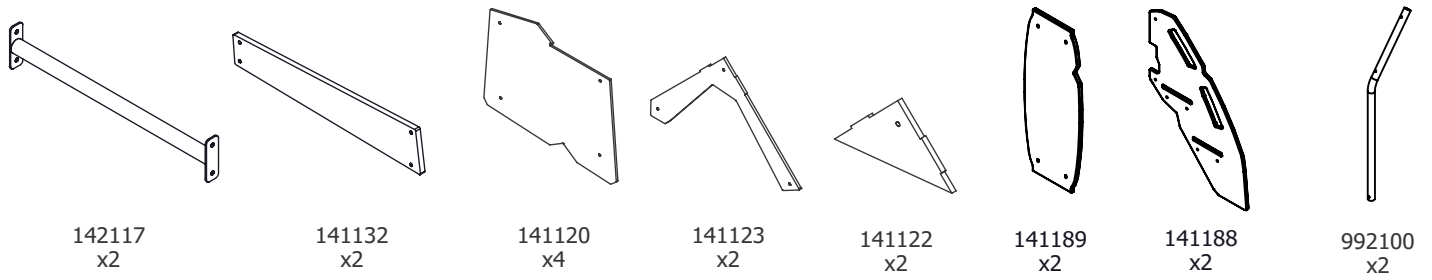

WD 1436

[cm]
v013/21.02.19
I.D.

play
vinici

[cm]

NOT INCLUDED

AN112 8x50 x165 2x W40 1x WD78 2x Z15 1xR1 2xE34 2xE35 2xWD2 1xWD14-4	PLATFORMS	
	PLYWOOD	HPL
	2x WD28	2x WD29
	2x WD33	2x WD34
	1x WD37	1x WD38
	1x WD63	1x WD64
	1xCE7	1xCL7
	2xWD74	2xWD75
	1xWD76	1xWD77