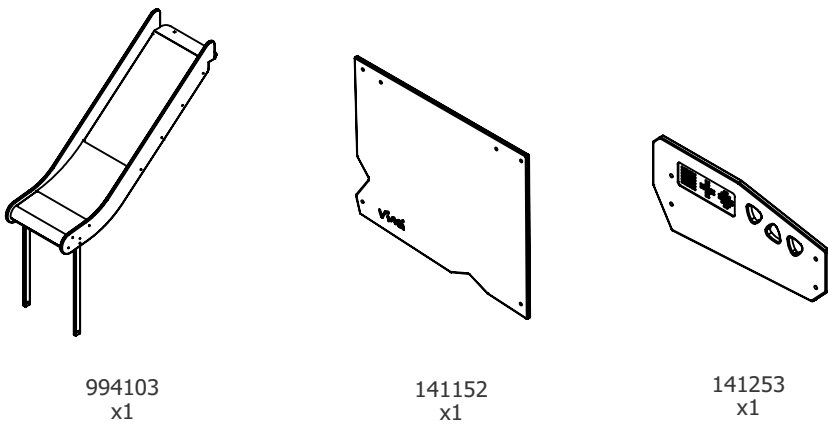

WD 1436

[cm]
v013/21.02.19
I.D.

play
vinici

[cm]

NOT INCLUDED

AN112 8x50 x165 2x W40 1x WD78 2x Z15 1xR1 2xE34 2xE35 2xWD2 1xWD14-4	PLATFORMS	
	PLYWOOD	HPL
	2x WD28	2x WD29
	2x WD33	2x WD34
	1x WD37	1x WD38
	1x WD63	1x WD64
	1xCE7	1xCL7
	2xWD74	2xWD75
	1xWD76	1xWD77