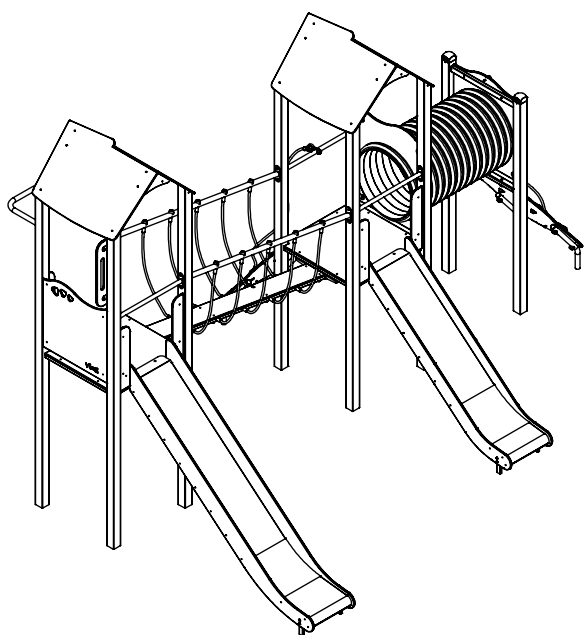

[cm]

vinci
play