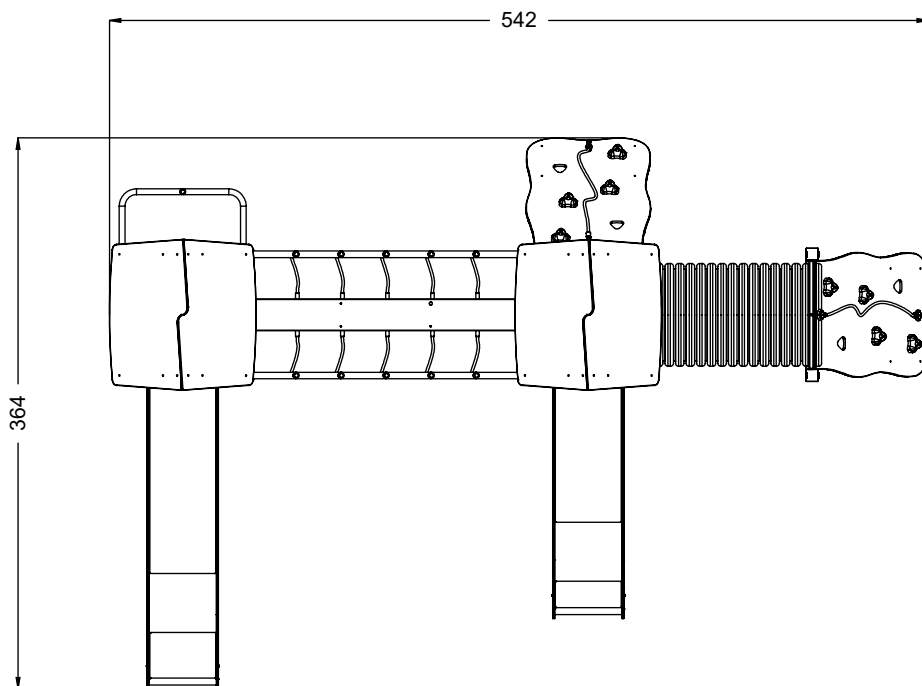

[cm]

vinci
play