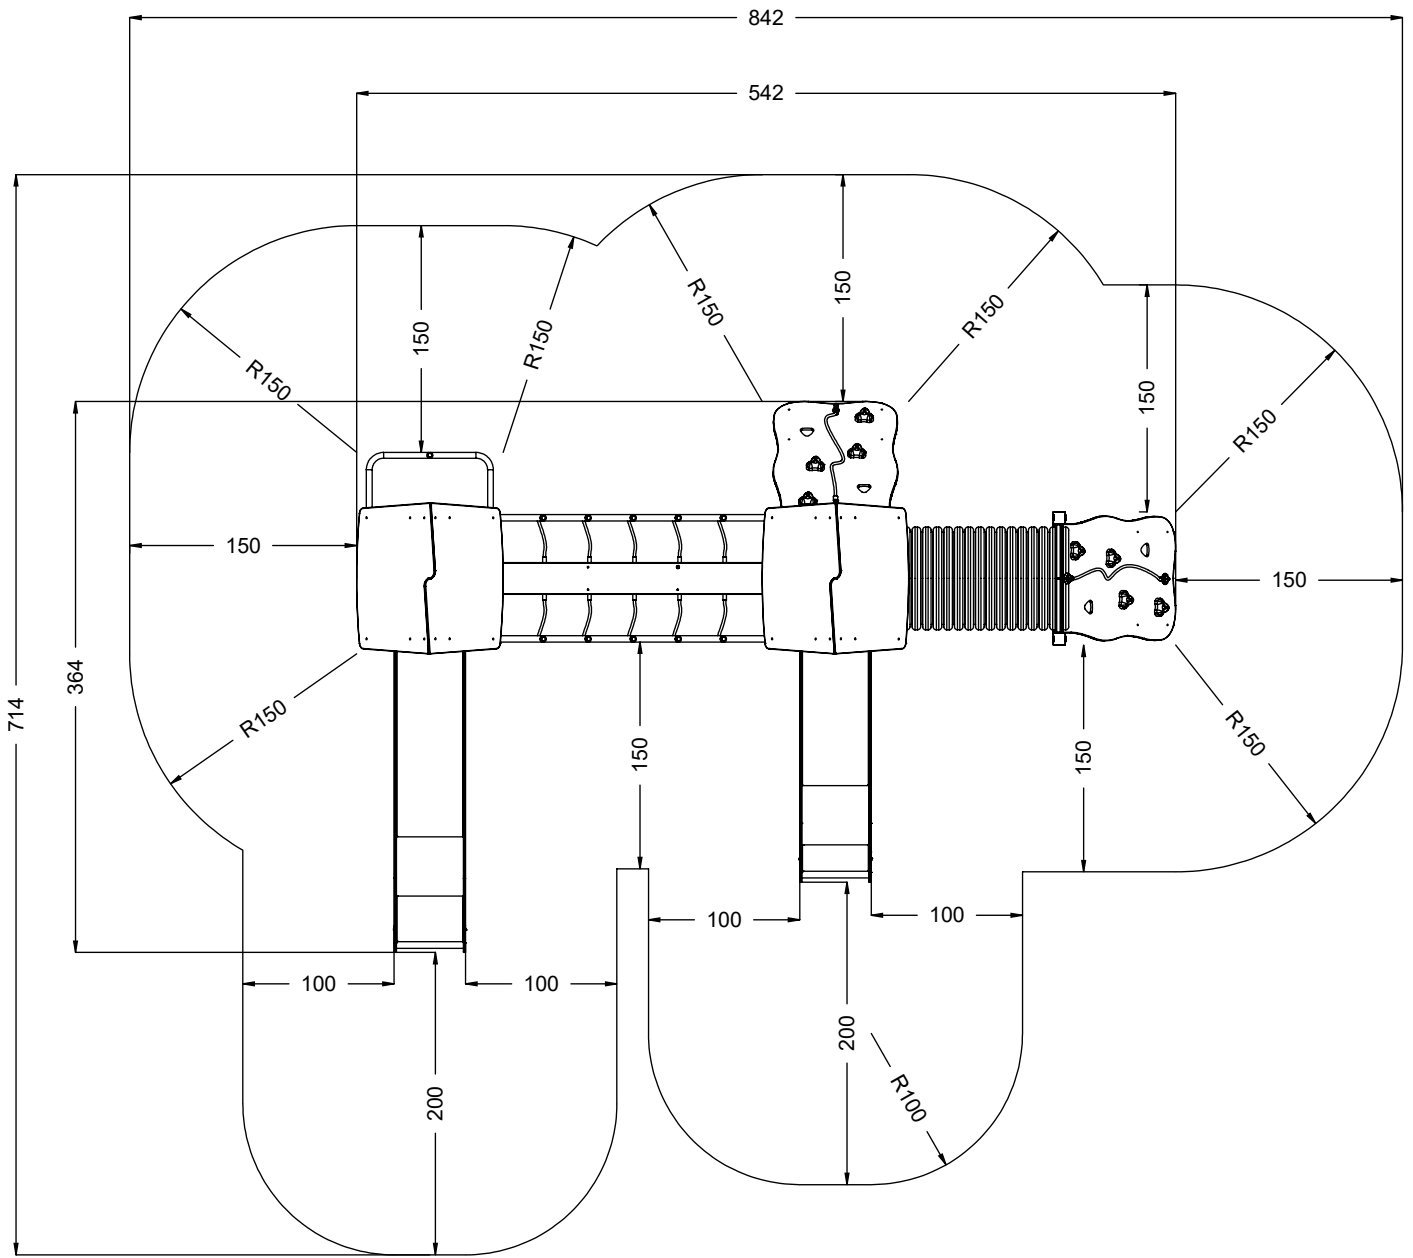

[cm]

vinci
play