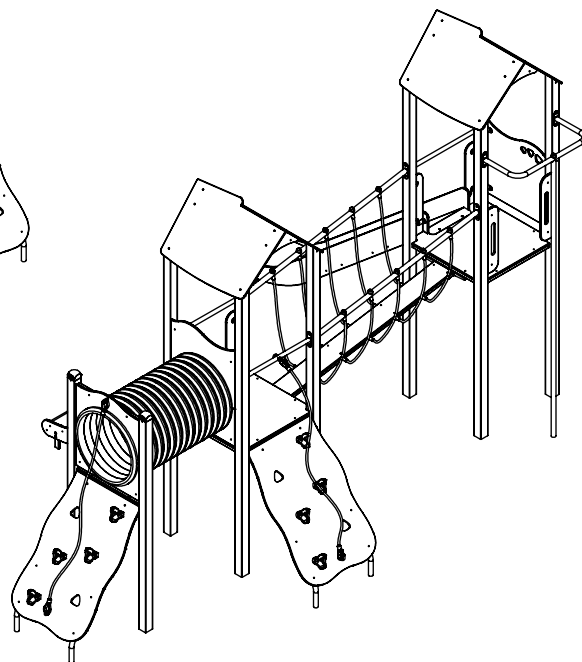

[cm]

vinci
play