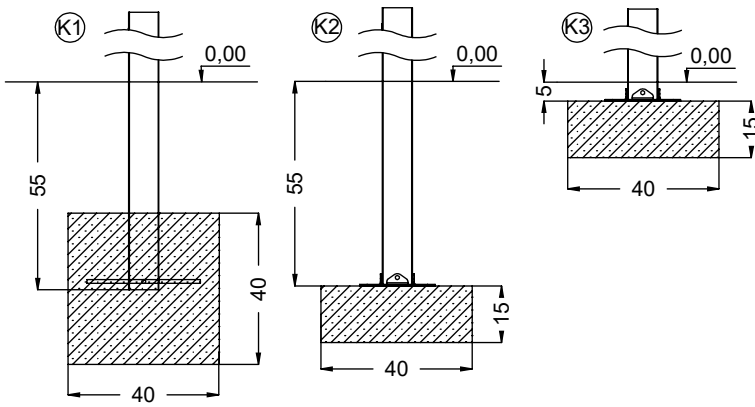

vinci
play

40x M10x120 (K2)	10x M8x120 (K2)
44x M10x120 (K3)	6x M8x120 (K3)
	
	
NOT INCLUDED 	NOT INCLUDED 

E37

[cm]

	9h			48h 	K1  x19 >0,06m³	K2/K3  x19 >0,02m³
---	----	---	---	---	--	--

vinci play

205A x1 205B x1 205C x1