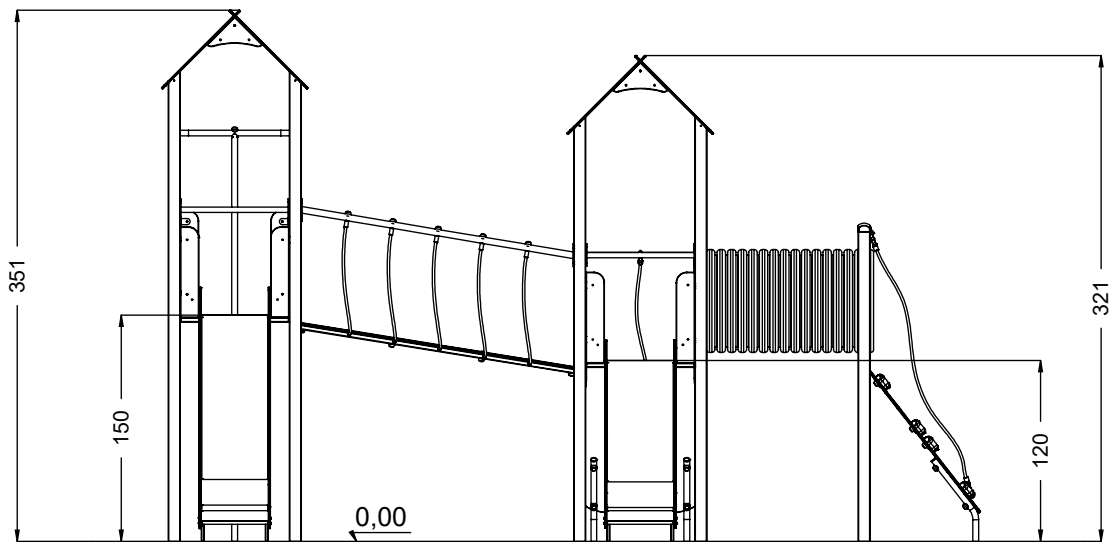

[cm]

vinci
play