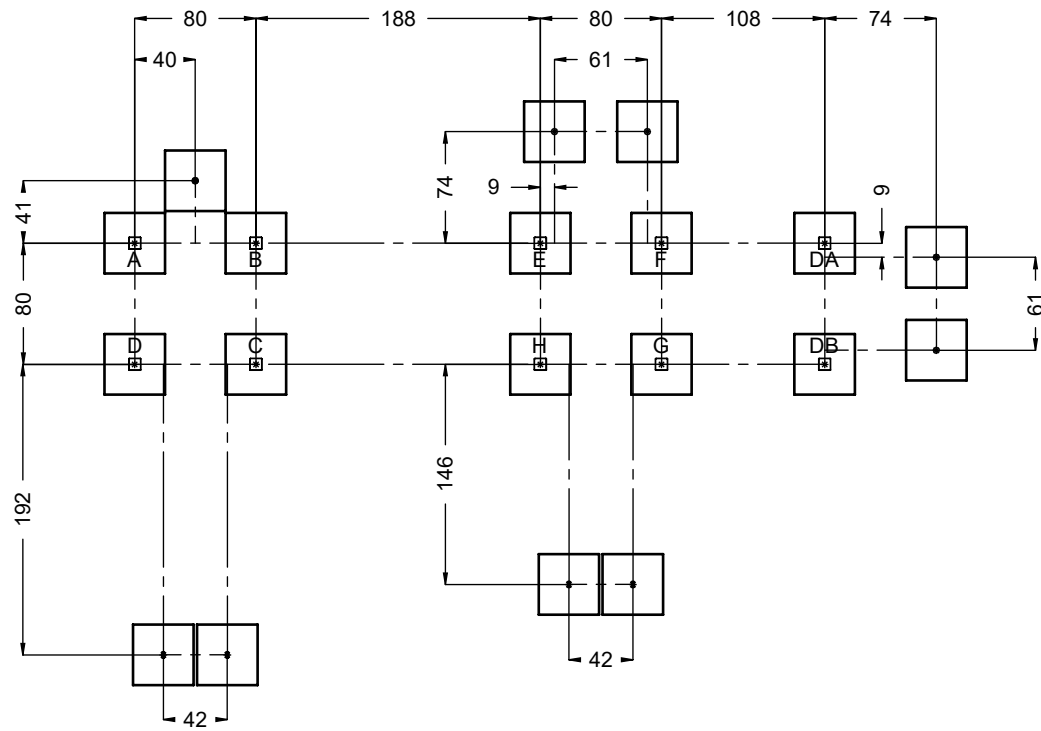

vinci
play

40x M10x120 (K2)	10x M8x120 (K2)
44x M10x120 (K3)	6x M8x120 (K3)
	
	
NOT INCLUDED 	NOT INCLUDED 

E37

[cm]

	9h			48h 	K1  x19 >0,06m³	K2/K3  x19 >0,02m³
---	----	---	---	---	--	--

vinci play

205A x1 205B x1 205C x1

205D x1 205E x1 205F x1 205G x1 205H x1

205DA x1 205DB x1

022116 x1 994105 x1 994104 x1

996105 x1

021135 x2

025142 x1

025142(1) x1

021133 x4