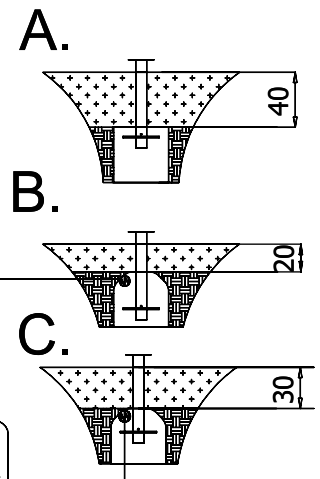

vinci
play

40x M10x120 (K2)	10x M8x120 (K2)
44x M10x120 (K3)	6x M8x120 (K3)
	
	
NOT INCLUDED 	NOT INCLUDED 

E37

[cm]

	9h			48h 	K1  x19 >0,06m³	K2/K3  x19 >0,02m³
---	----	---	---	---	--	--

vinci play

205A x1 205B x1 205C x1