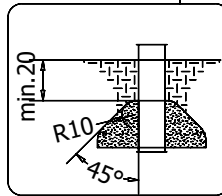

vinci
play

40x M10x120 (K2)	10x M8x120 (K2)
44x M10x120 (K3)	6x M8x120 (K3)
	
	
NOT INCLUDED 	NOT INCLUDED 

E37

[cm]

	9h			48h 	K1  x19 >0,06m³	K2/K3  x19 >0,02m³
---	----	---	---	---	--	--

vinci play

205A x1 205B x1 205C x1