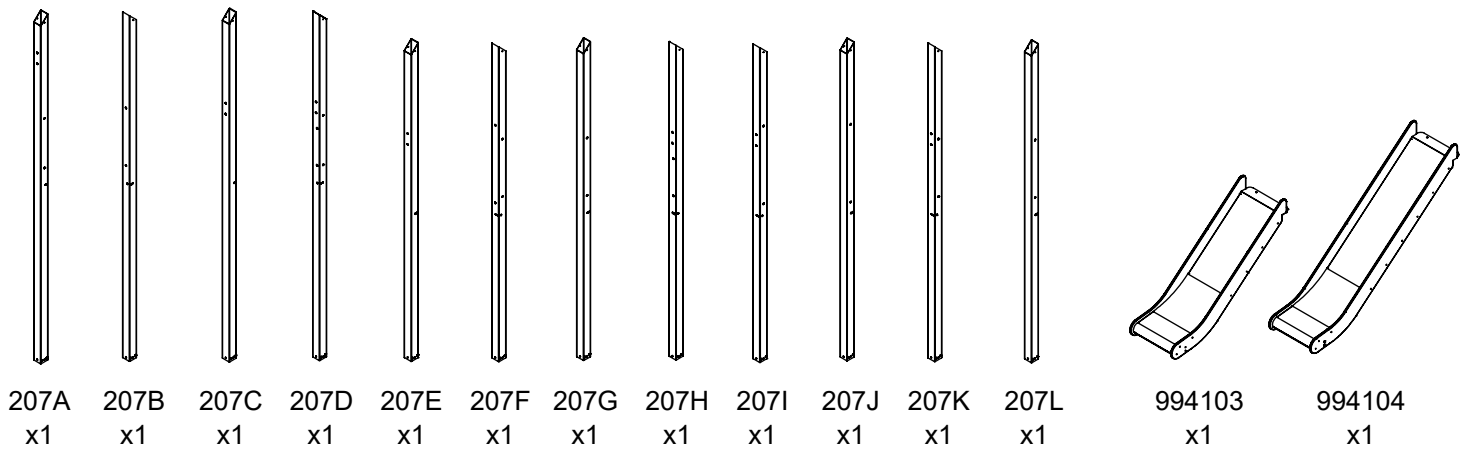

NOT INCLUDED

10x M8x120 (K2)
6x M8x120 (K3)

NOT INCLUDED

E37

[cm]

x2
 8,5h

 48h
 K1 x21 >0,06m³
 K2/K3 x21 >0,02m³

vinci play