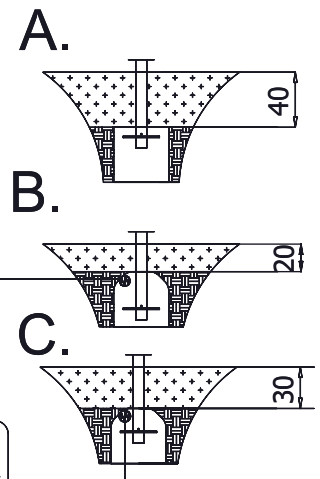

vinci
play

E37

16x M10x120 (K2)	8x M8x120 (K2)
18x M10x120 (K3)	6x M8x120 (K3)
NOT INCLUDED	NOT INCLUDED

[cm]

	4h			48h		
--	----	--	--	-----	--	--

vinci play

212A x1
212B x1
212C x1
212D x1

025106 x1