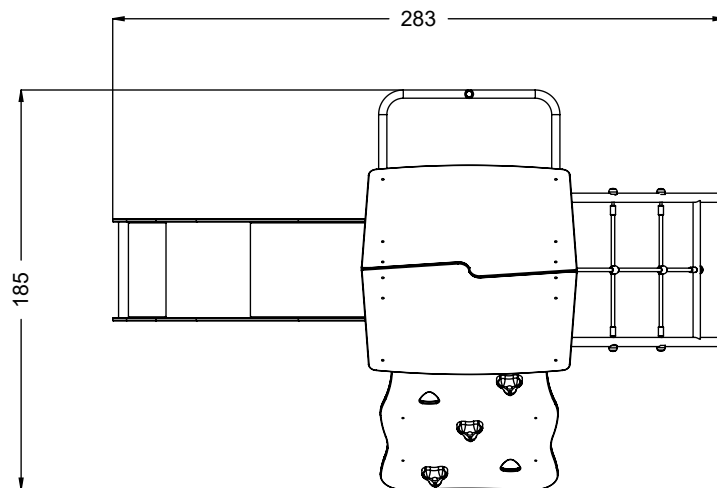

[cm]

vinci
play