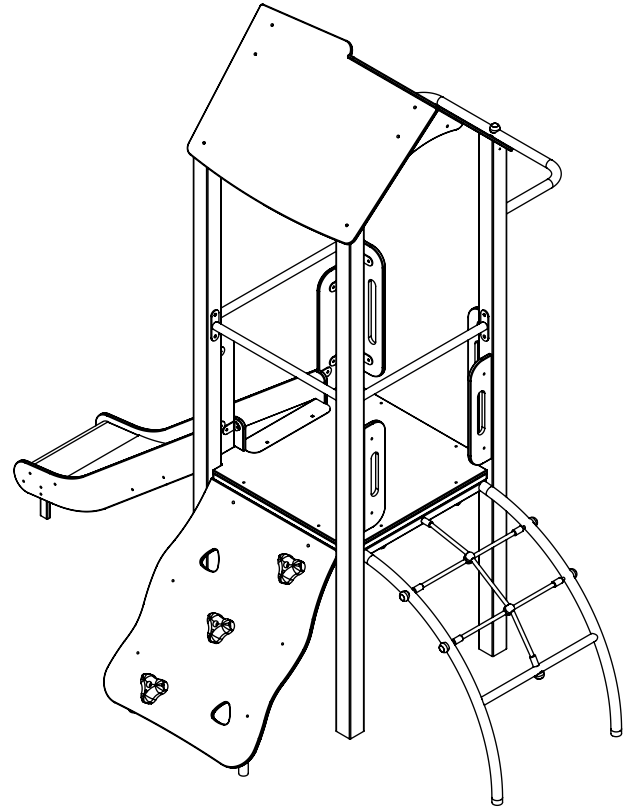

[cm]

vinci
play