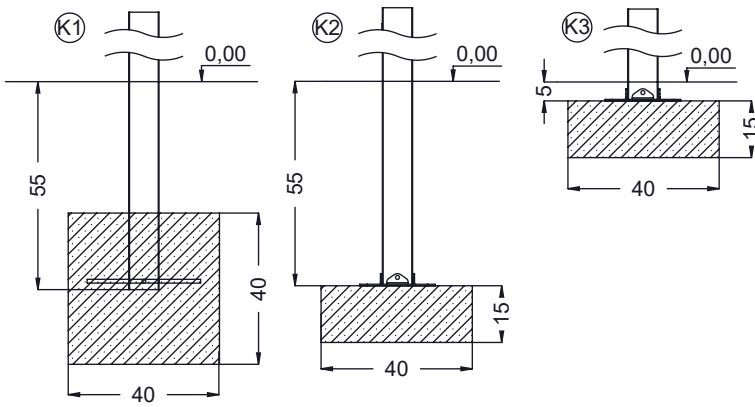

vinci
play

E37

16x M10x120 (K2)	8x M8x120 (K2)
18x M10x120 (K3)	6x M8x120 (K3)
NOT INCLUDED	NOT INCLUDED

[cm]

	4h			48h		
--	----	--	--	-----	--	--

vinci play

212A x1
212B x1
212C x1
212D x1

025106 x1