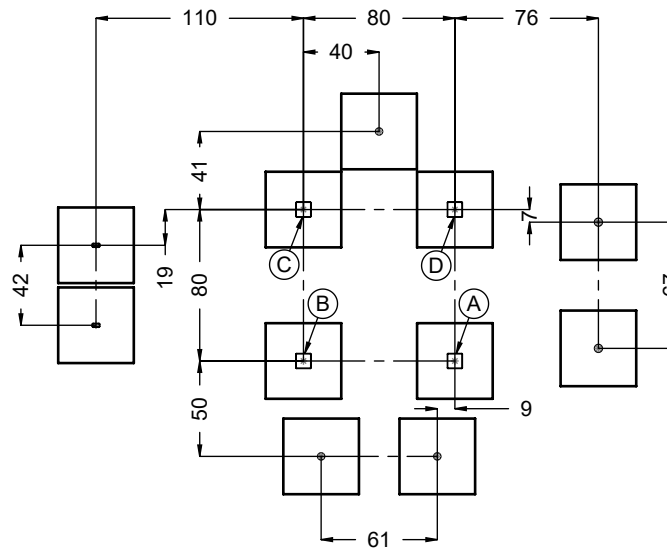

vinci
play

E37

16x M10x120 (K2)	8x M8x120 (K2)
18x M10x120 (K3)	6x M8x120 (K3)
NOT INCLUDED	NOT INCLUDED

[cm]

	4h			48h		
--	----	--	--	-----	--	--

vinci play

212A x1
212B x1
212C x1
212D x1

025106 x1