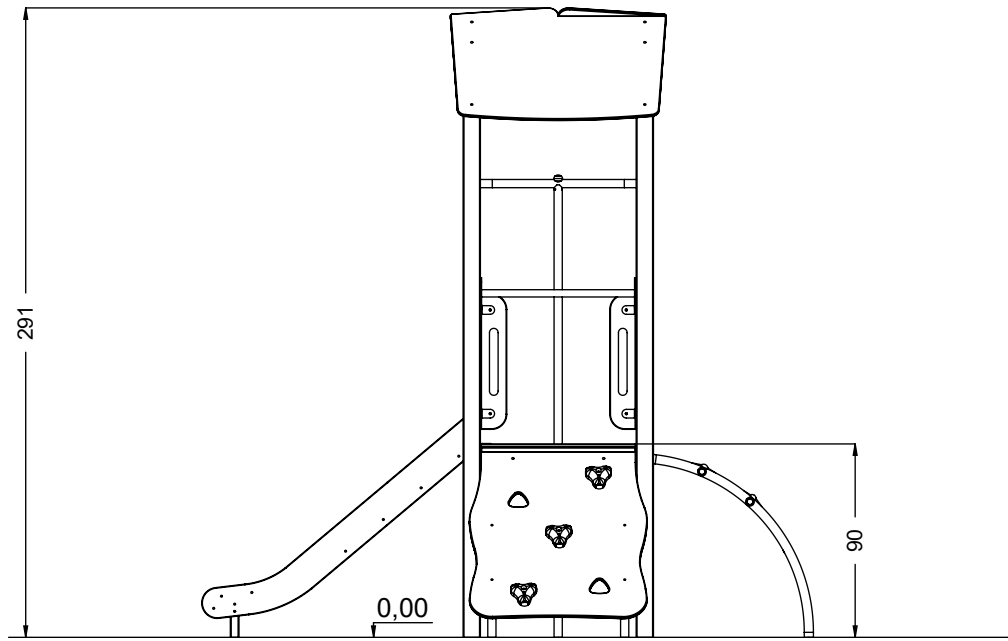

[cm]

vinci
play