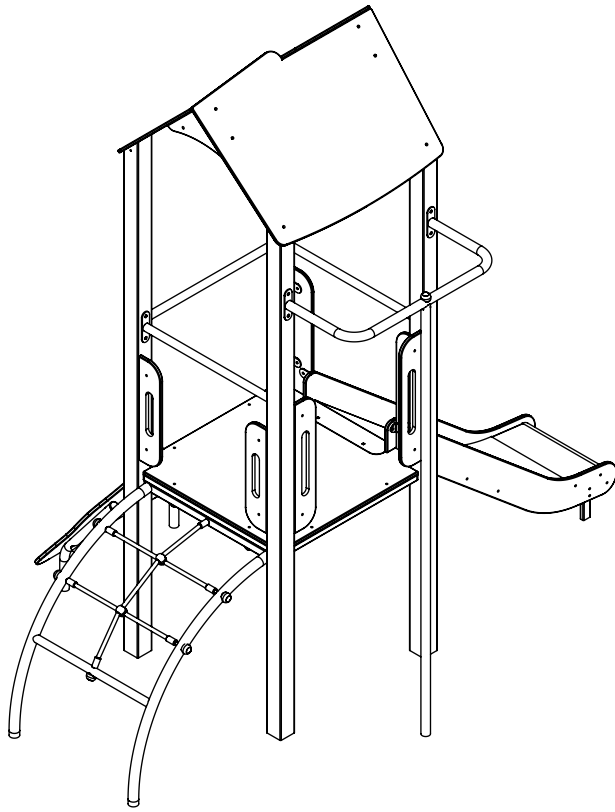

[cm]

vinci
play