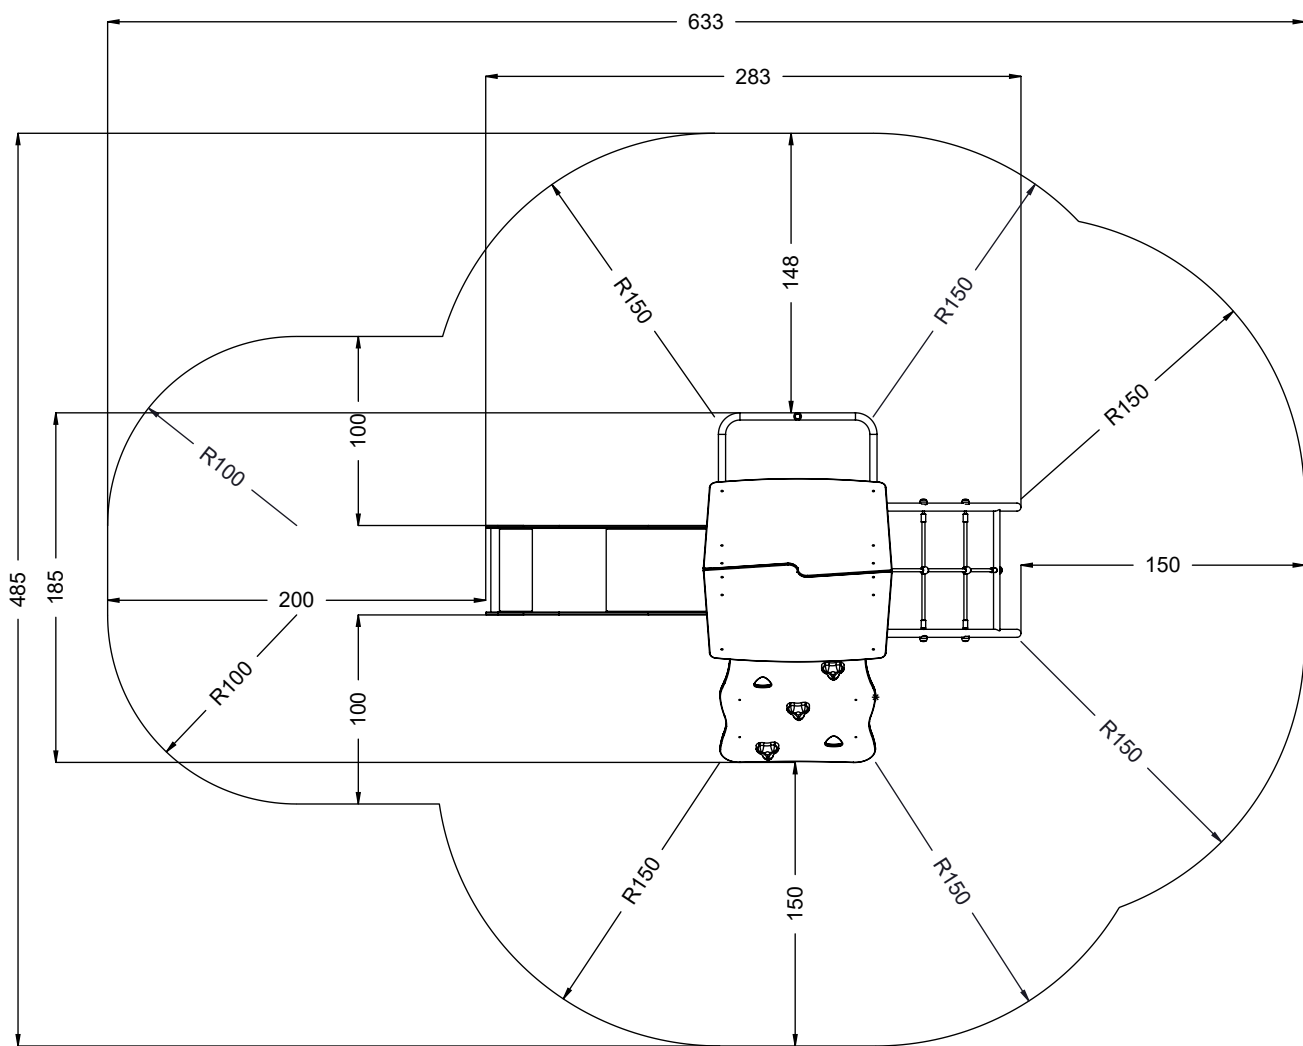

[cm]

vinci
play