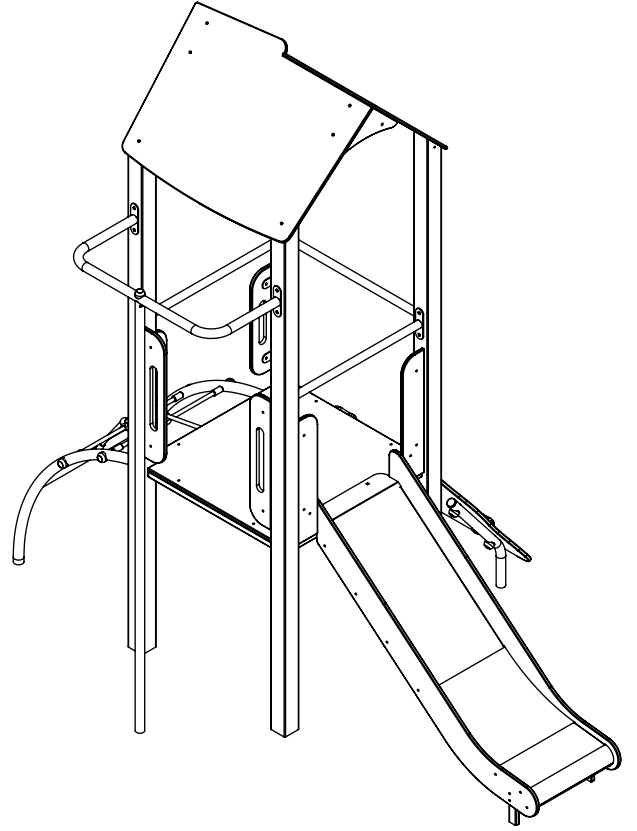

[cm]

vinci
play