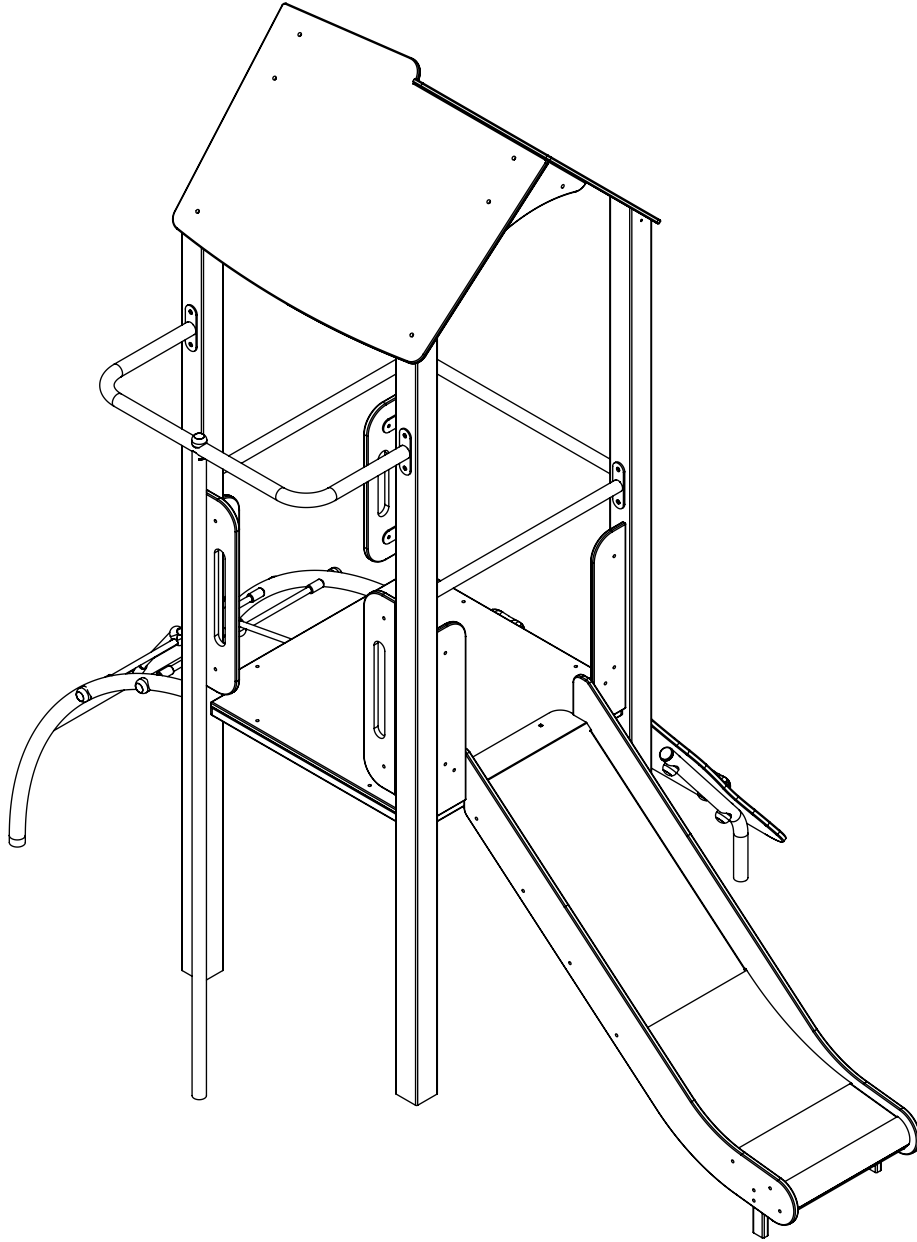

0212

v013
17.05.2021
A. H.
[cm]

vinci
play