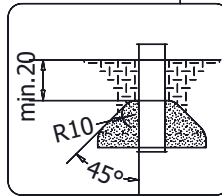

vinci
play

E37

16x M10x120 (K2)	8x M8x120 (K2)
18x M10x120 (K3)	6x M8x120 (K3)
NOT INCLUDED	NOT INCLUDED

[cm]

	4h			48h		
--	----	--	--	-----	--	--

vinci play

212A x1
212B x1
212C x1
212D x1

025106 x1