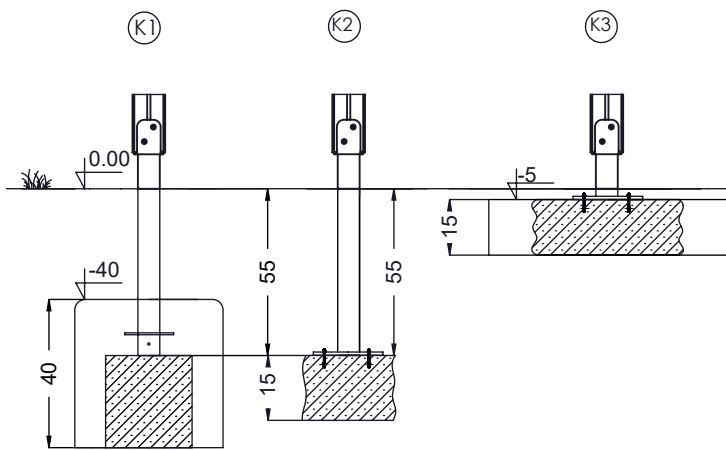

WD1416

v012
31.05.2021
A. H.
[cm]

vinci
play

[cm]

vinci
play

[cm]

vinci
play

44x M10x120 (K2)
 44x M10x120 (K3)

NOT INCLUDED

[cm]

x2
 5,5h

 x11 0,06 m³
 48h
 x11 >0,02m³
 K2/K3

vinci
 play

14713090
x1

14706290
x1

14703290
x8