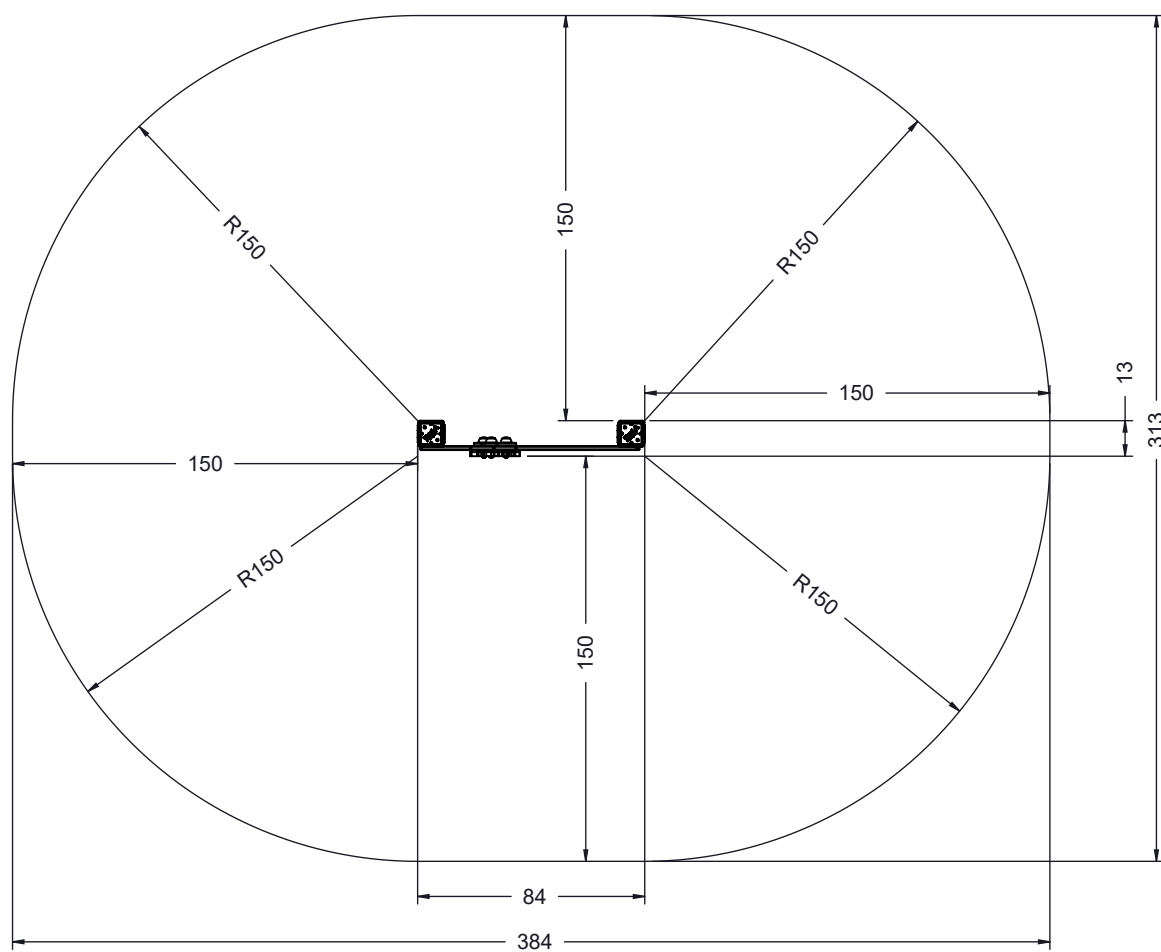

WD1468

v012
26.04.2021
A. H.
[cm]

vinci
play

[cm]

vinci
play

8x M10x120 (K2)
8x M10x120 (K3)

NOT INCLUDED

[cm]

x2
 1h

 Ø10

 48h
 x2 0.06 m³
 x2 K2/K3 >0.02 m³

vinci play

14712090
x2

144113
x1

142102
x2

142108
x2

142100
x2

		HDPE		HPL	
12x	8x50 sxi	1x	CE8	1x	CL8
2x	WD1				
1x	V001				

V001

Part No:
000000-
00000

000000-00000

[cm]

vinci play