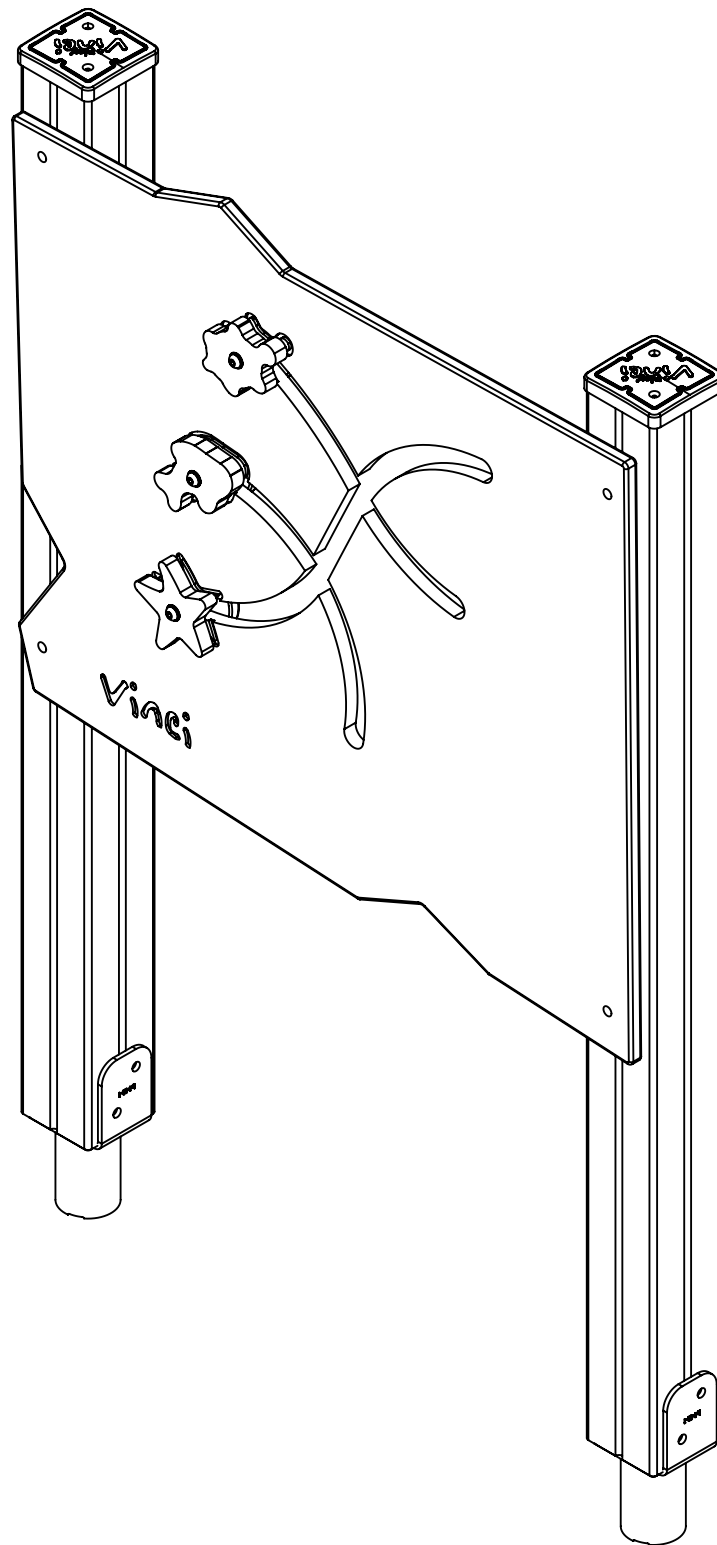

WD1468

v012
26.04.2021
A. H.
[cm]

vinci
play

[cm]

vinci
play

8x M10x120 (K2)
8x M10x120 (K3)

NOT INCLUDED

[cm]

x2
 1h

 Ø10

 48h
 x2 0.06 m³
 x2 K2/K3 >0.02 m³

vinci play

14712090
x2

144113
x1

142102
x2

142108
x2

142100
x2

		HDPE		HPL	
12x	8x50 sxi	1x	CE8	1x	CL8
2x	WD1				
1x	V001				

V001

Part No:
000000-
00000

000000-00000

[cm]

vinci play