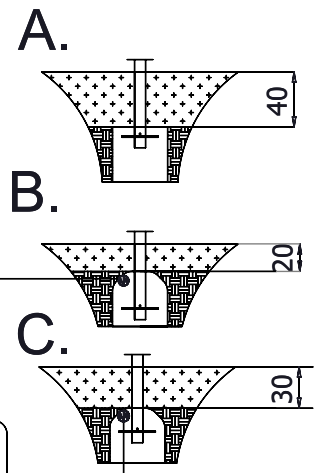

WD1468

v012
26.04.2021
A. H.
[cm]

vinci
play

[cm]

vinci
play

8x M10x120 (K2)
8x M10x120 (K3)

NOT INCLUDED

[cm]

x2
 1h

 Ø10

 48h
 x2 0.06 m³
 x2 K2/K3 >0.02 m³

vinci play

14712090
x2

144113
x1

142102
x2

142108
x2

142100
x2

		HDPE		HPL	
12x	8x50 sxi	1x	CE8	1x	CL8
2x	WD1				
1x	V001				

V001

Part No:
000000-
00000

000000-00000

[cm]

vinci play