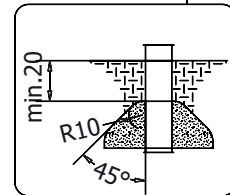

WD1468

v012
26.04.2021
A. H.
[cm]

vinci
play

[cm]

vinci
play

8x M10x120 (K2)
8x M10x120 (K3)

NOT INCLUDED

[cm]

x2
 1h

 Ø10

 48h
 x2 0.06 m³
 x2 K2/K3 >0.02 m³

vinci play

14712090
x2

144113
x1

142102
x2

142108
x2

142100
x2

		HDPE		HPL	
12x	8x50 sxi	1x	CE8	1x	CL8
2x	WD1				
1x	V001				

V001

Part No:
000000-
00000

000000-00000

[cm]

vinci play