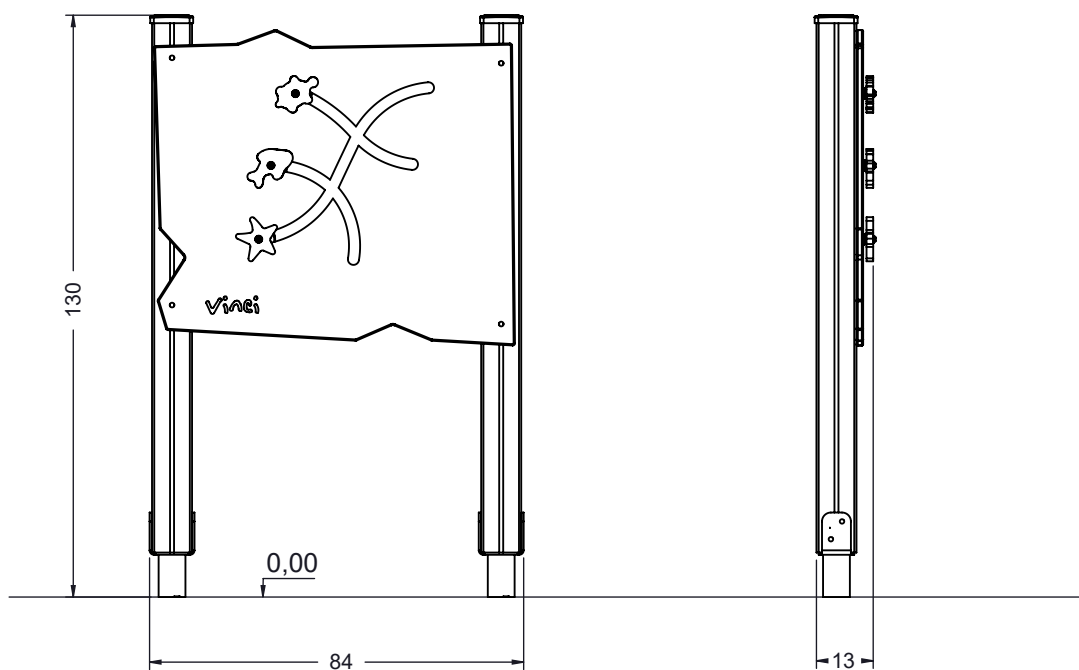

WD1468

v012
26.04.2021
A. H.
[cm]

vinci
play

[cm]

vinci
play

8x M10x120 (K2)
8x M10x120 (K3)

NOT INCLUDED

[cm]

x2
 1h

 Ø10

 48h
 x2 0.06 m³
 x2 K2/K3 >0.02 m³

vinci play

14712090
x2

144113
x1

142102
x2

142108
x2

142100
x2

		HDPE		HPL	
12x	8x50 sxi	1x	CE8	1x	CL8
2x	WD1				
1x	V001				

V001

Part No:
000000-
00000

000000-00000

[cm]

vinci play