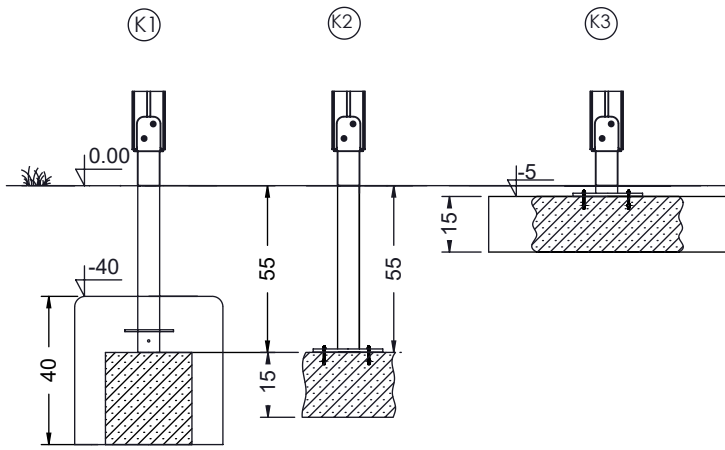

WD1468

v012
26.04.2021
A. H.
[cm]

vinci
play

[cm]

vinci
play

8x M10x120 (K2)
8x M10x120 (K3)

NOT INCLUDED

[cm]

x2
 1h

 Ø10

 48h
 x2 0.06 m³
 x2 K2/K3 >0.02 m³

vinci play

14712090
x2

144113
x1

142102
x2

142108
x2

142100
x2

		HDPE		HPL	
12x	8x50 sxi	1x	CE8	1x	CL8
2x	WD1				
1x	V001				

V001

Part No:
000000-
00000

000000-00000

[cm]

vinci play