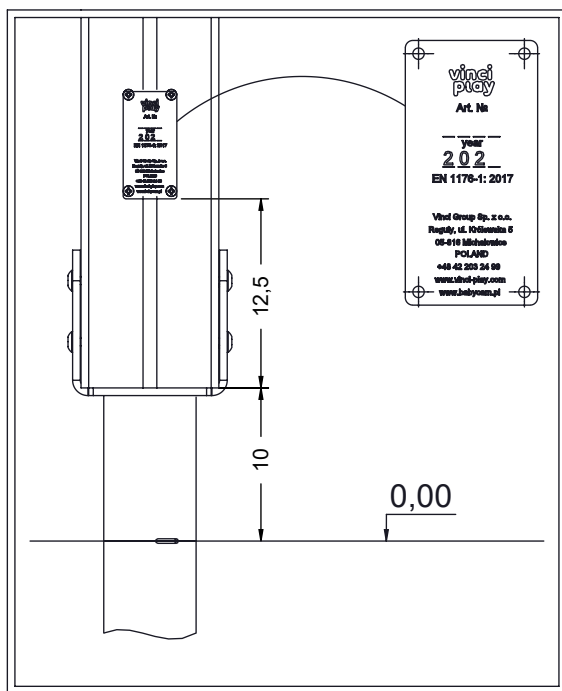

WD1468

v012
26.04.2021
A. H.
[cm]

vinci
play

[cm]

vinci
play

8x M10x120 (K2)
8x M10x120 (K3)

NOT INCLUDED

[cm]

x2
 1h

 Ø10

 48h
 x2 0.06 m³
 x2 K2/K3 >0.02 m³

vinci play

14712090
x2

144113
x1

142102
x2

142108
x2

142100
x2

		HDPE		HPL	
12x	8x50 sxi	1x	CE8	1x	CL8
2x	WD1				
1x	V001				

V001

Part No:
000000-
00000

000000-00000

[cm]

vinci play