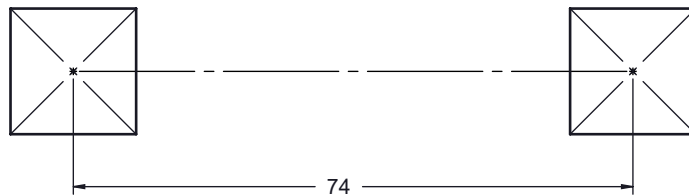

WD1468

v012
26.04.2021
A. H.
[cm]

vinci
play

[cm]

vinci
play

8x M10x120 (K2)
8x M10x120 (K3)

NOT INCLUDED

[cm]

x2
 1h

 Ø10

 48h
 x2 0.06 m³
 x2 K2/K3 >0.02 m³

vinci play

14712090
x2

144113
x1

142102
x2

142108
x2

142100
x2

		HDPE		HPL	
12x	8x50 sxi	1x	CE8	1x	CL8
2x	WD1				
1x	V001				

V001

Part No:
000000-
00000

000000-00000

[cm]

vinci play