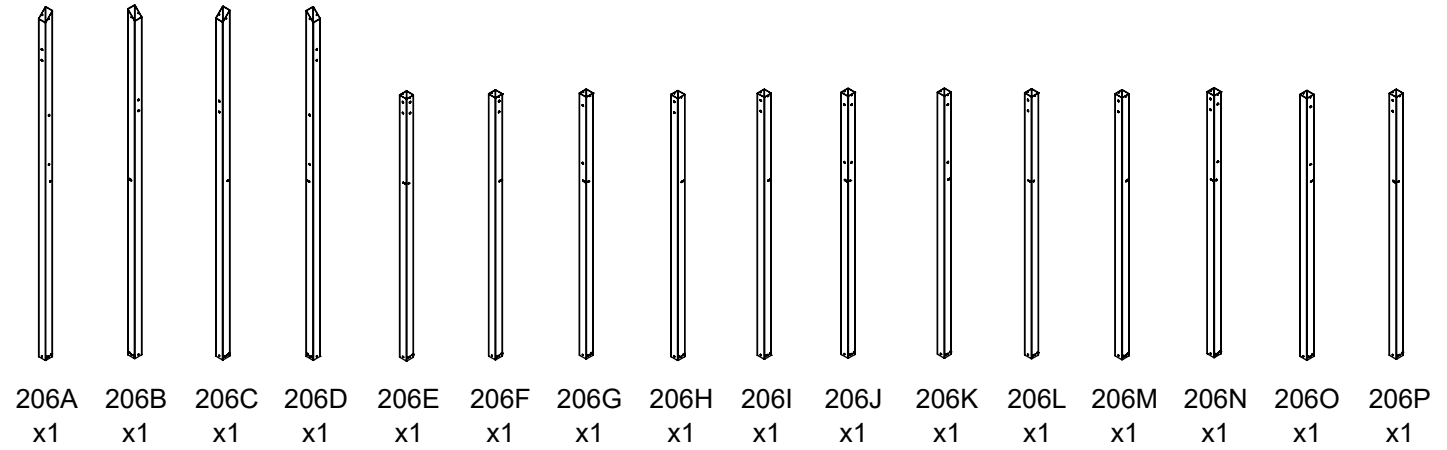

vinci
play

64x M10x120 (K2)	8x M8x120 (K2)
66x M10x120 (K3)	6x M8x120 (K3)
	
	
NOT INCLUDED	NOT INCLUDED
	

E37

[cm]

 x2	10h			48h	 K1 x23 >0,06m³	 K2/K3 x23 >0,02m³
--	-----	---	---	-----	---	---

vinci play