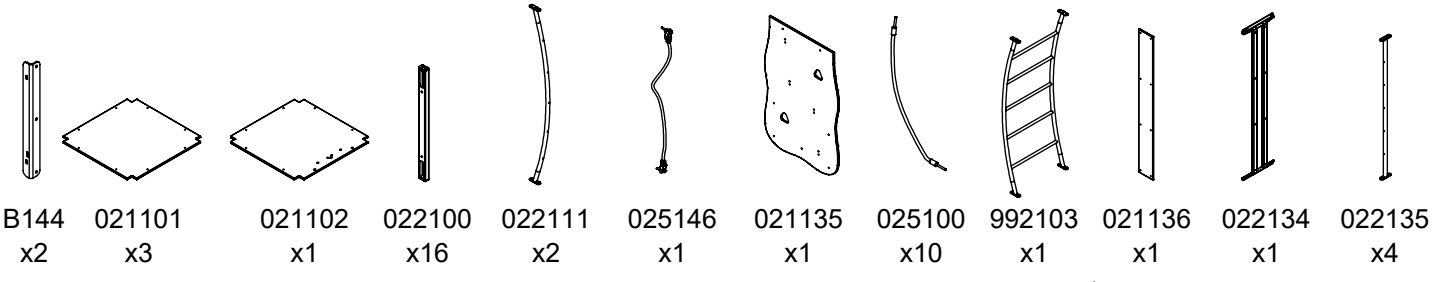

vinci
play

64x M10x120 (K2)	8x M8x120 (K2)
66x M10x120 (K3)	6x M8x120 (K3)
	
	
NOT INCLUDED	NOT INCLUDED
	

E37

[cm]

 x2	10h			48h	 K1 x23 >0,06m³	 K2/K3 x23 >0,02m³
--	-----	---	---	-----	---	---

vinci play