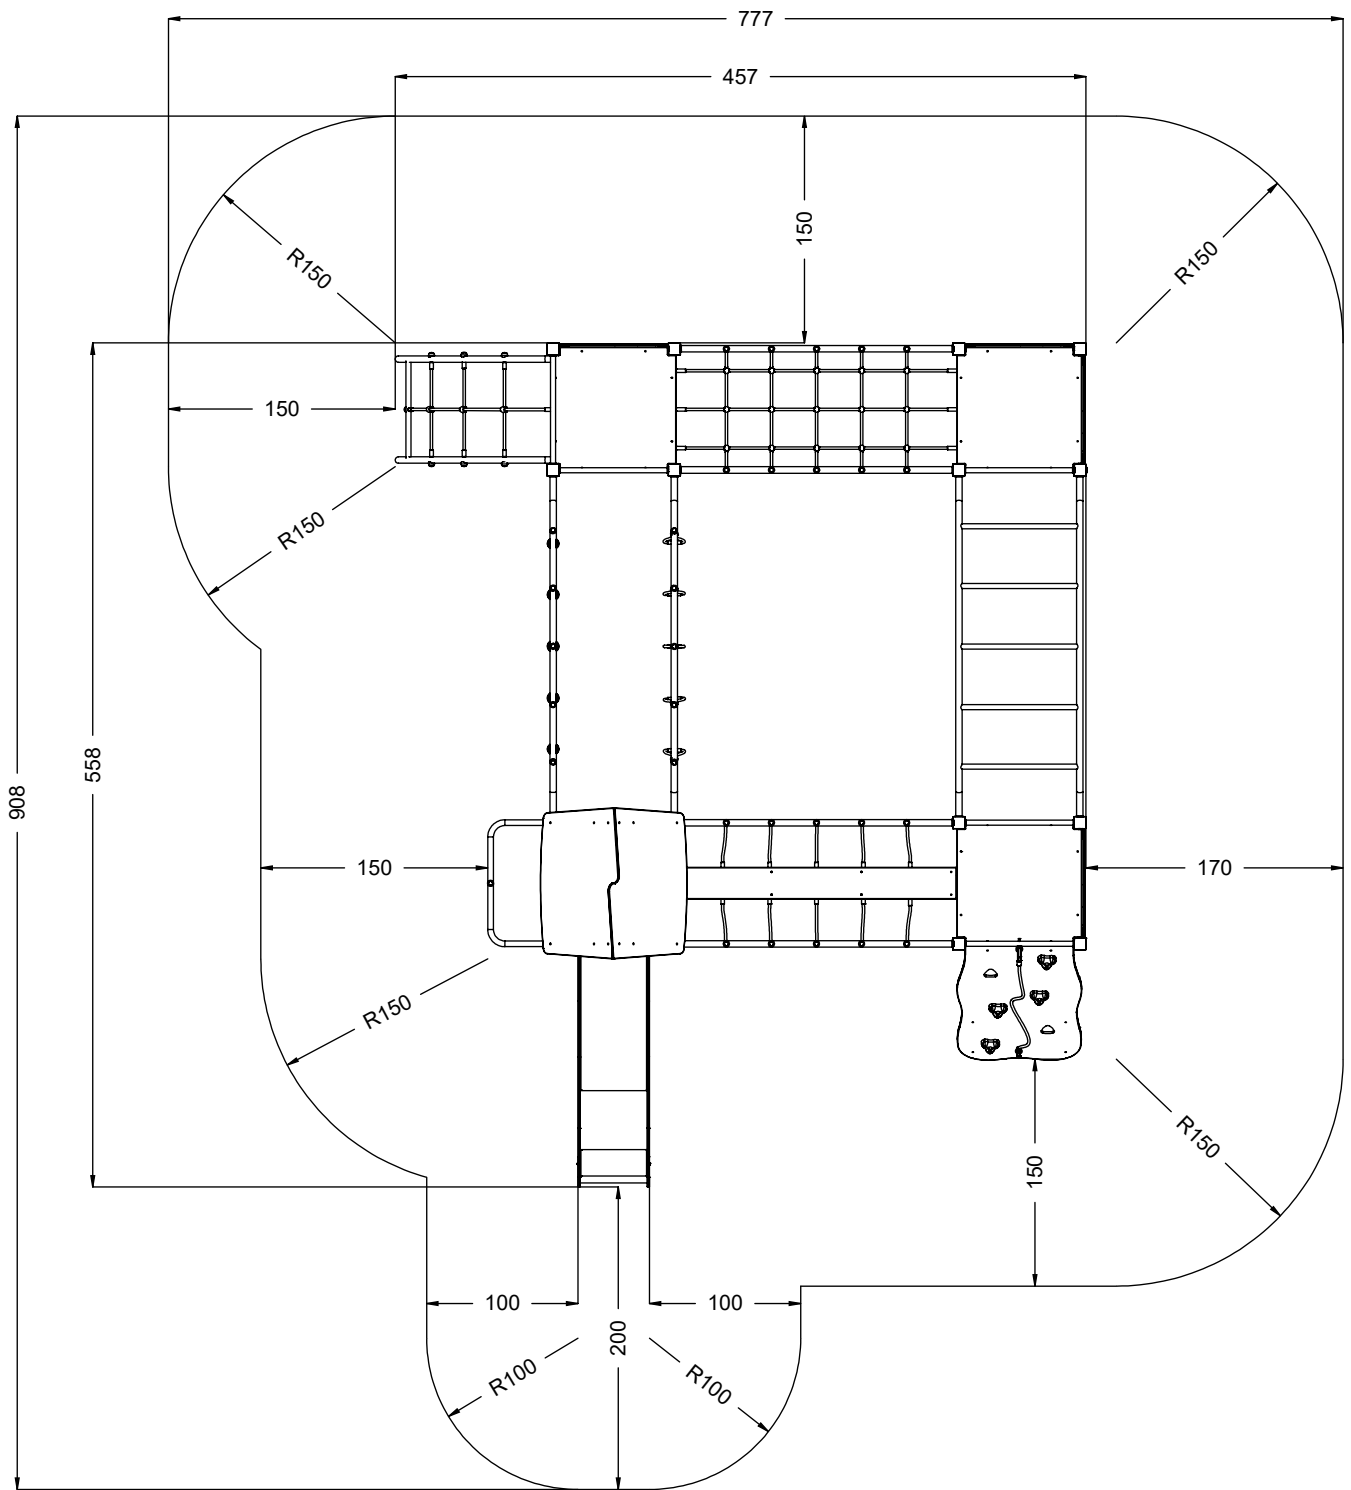

[cm]

vinci
play