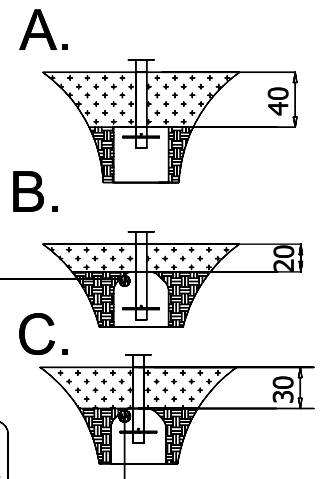

vinci
play

64x M10x120 (K2)	8x M8x120 (K2)
66x M10x120 (K3)	6x M8x120 (K3)
	
	
NOT INCLUDED	NOT INCLUDED
	

E37

[cm]

 x2	10h			48h	 K1 x23 >0,06m³	 K2/K3 x23 >0,02m³
--	-----	---	---	-----	---	---

vinci play