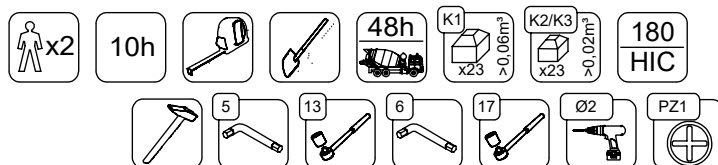

v013
17.05.2021
A. P.
[cm]