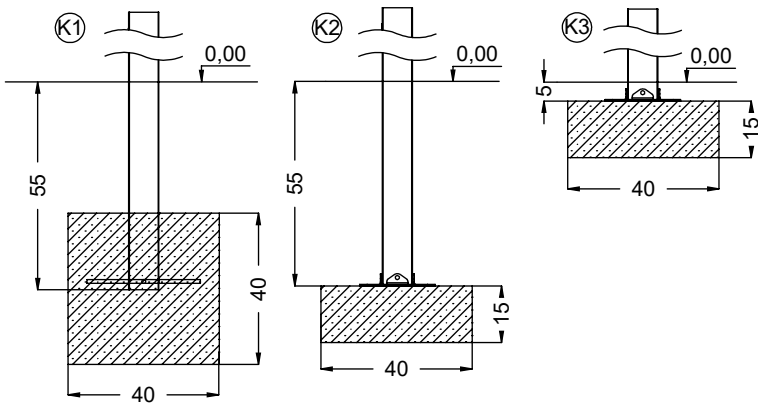

vinci
play

64x M10x120 (K2)	8x M8x120 (K2)
66x M10x120 (K3)	6x M8x120 (K3)
	
	
NOT INCLUDED	NOT INCLUDED
	

E37

[cm]

 x2	10h			48h	 K1 x23 >0,06m³	 K2/K3 x23 >0,02m³
--	-----	---	---	-----	---	---

vinci play