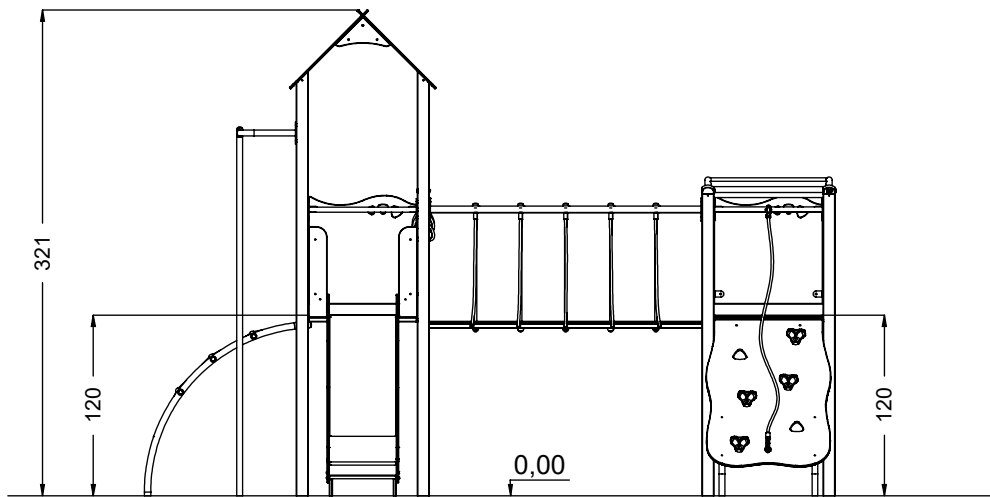

[cm]

vinci
play