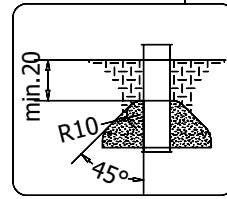

vinci
play

64x M10x120 (K2)	8x M8x120 (K2)
66x M10x120 (K3)	6x M8x120 (K3)
	
	
NOT INCLUDED	NOT INCLUDED
	

E37

[cm]

 x2	10h			48h	 K1 x23 >0,06m³	 K2/K3 x23 >0,02m³
--	-----	---	---	-----	---	---

vinci play