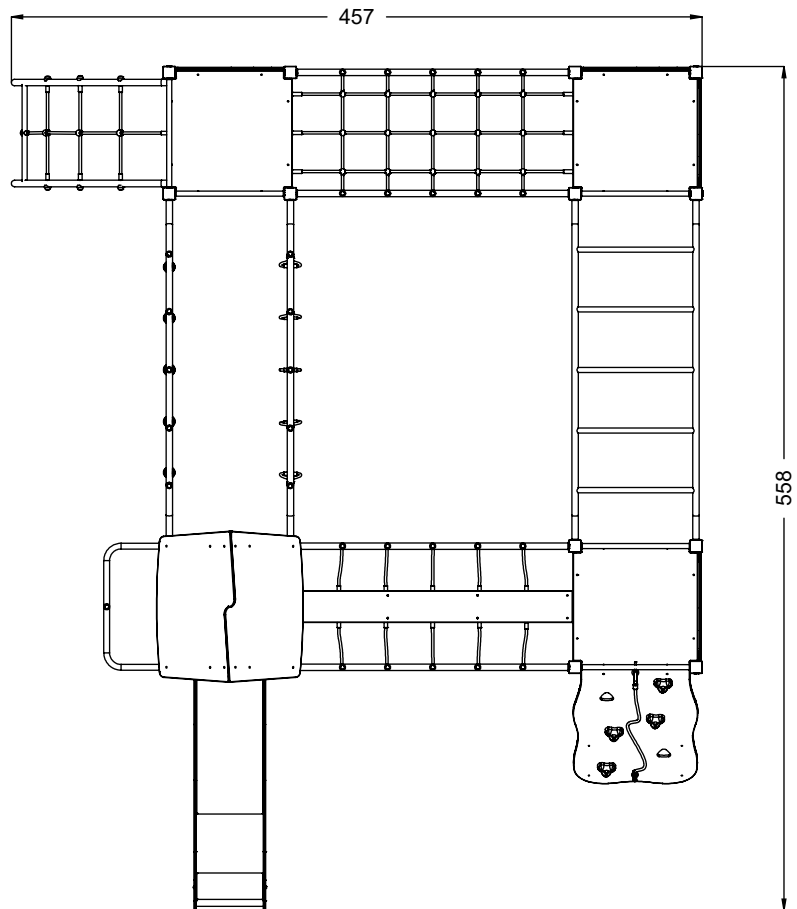

[cm]

vinci
play