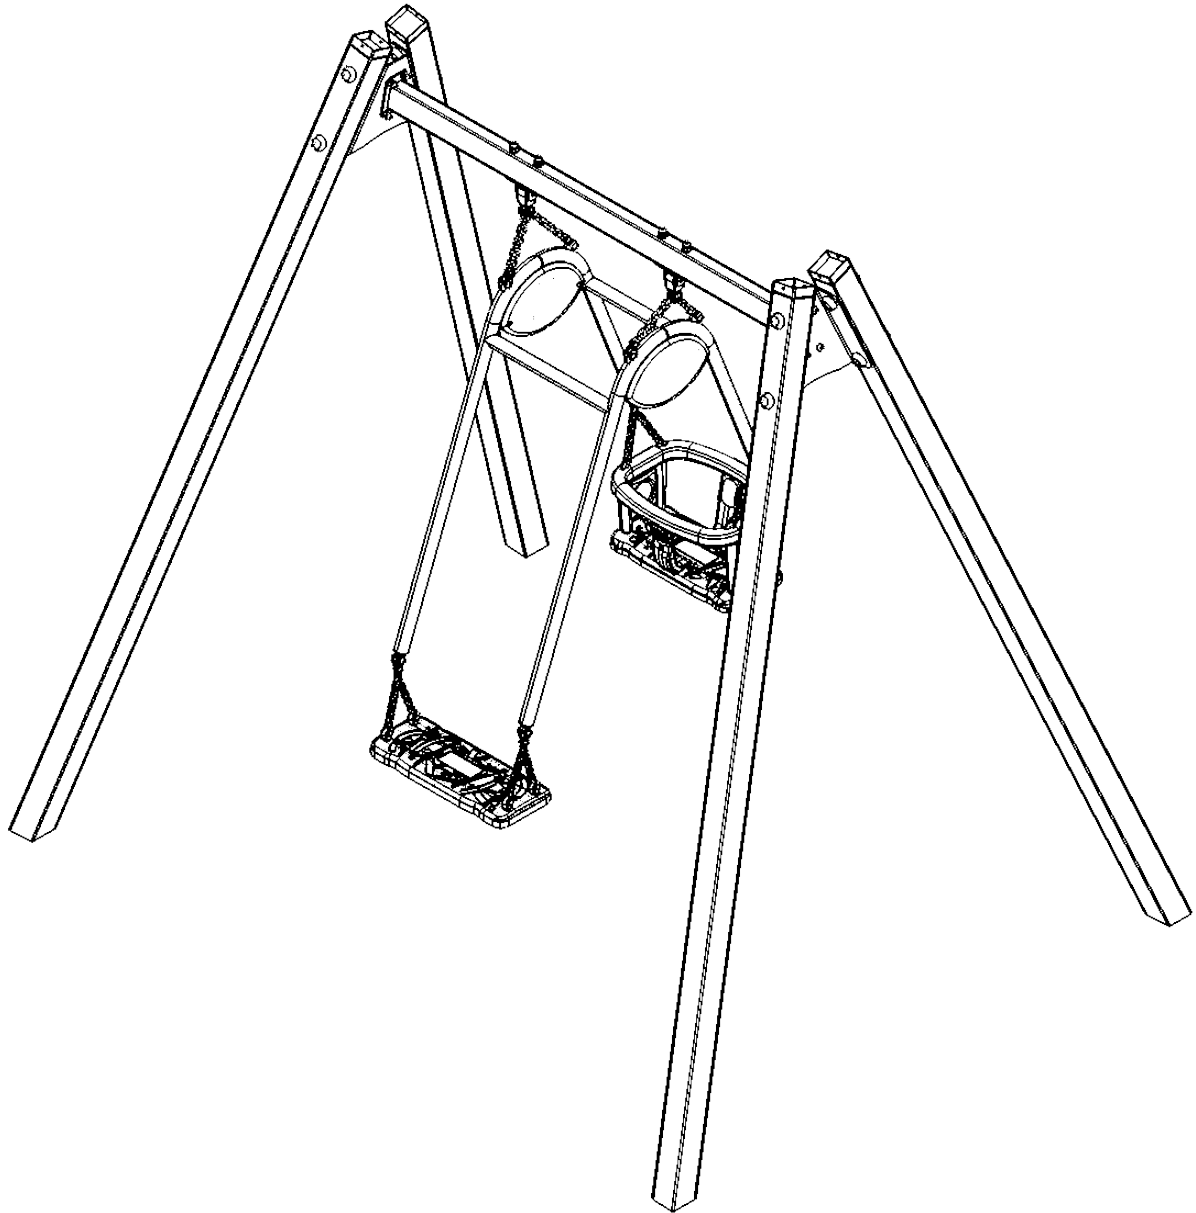

WD/ST0520

v011
31.08.2020
A. H.
[cm]

vinci
play

[cm]

vinci
play

[cm]

vinci
play

[cm]

vinci
play

	K, cm	L, cm
K1	218	255
K2	225	259
K3	188	241

A.

B.

C.

ST0520

16x M10x120 (K2)
16x M10x120 (K3)

NOT INCLUDED

WD0520

[cm]

2h

vinci
play

054103
x4

052112
x2

052113
x2

052115
x2

vinci
play

Part No:
000000-
00000

000000-00000

[cm]