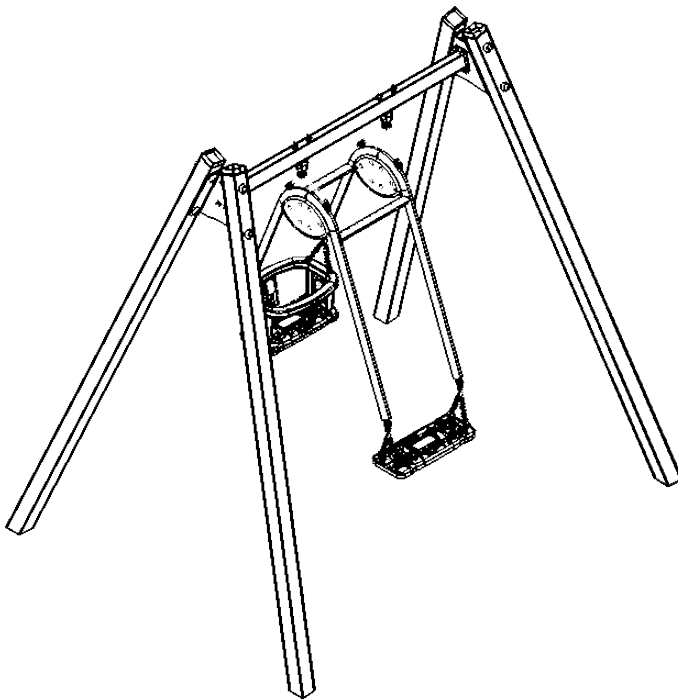

WD/ST0520

v011
31.08.2020
A. H.
[cm]

vinci
play

[cm]

vinci
play

[cm]

vinci
play

[cm]

vinci
play

	K, cm	L, cm
K1	218	255
K2	225	259
K3	188	241

A.

B.

C.

ST0520

16x M10x120 (K2)
16x M10x120 (K3)

NOT INCLUDED

WD0520

[cm]

2h

vinci
play

054103
x4

052112
x2

052113
x2

052115
x2

vinci
play

Part No:
000000-
00000

000000-00000

[cm]