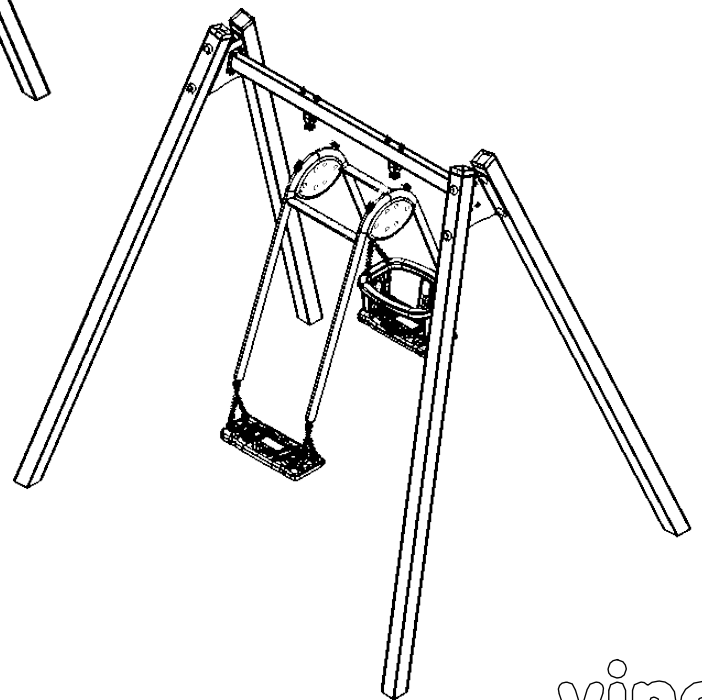

WD/ST0520

v011
31.08.2020
A. H.
[cm]

vinci
play

[cm]

vinci
play

[cm]

vinci
play

[cm]

vinci
play

	K, cm	L, cm
K1	218	255
K2	225	259
K3	188	241

A.

B.

C.

ST0520

16x M10x120 (K2)
16x M10x120 (K3)

NOT INCLUDED

WD0520

[cm]

2h

vinci
play

054103
x4

052112
x2

052113
x2

052115
x2

vinci
play

Part No:
000000-
00000

000000-00000

[cm]