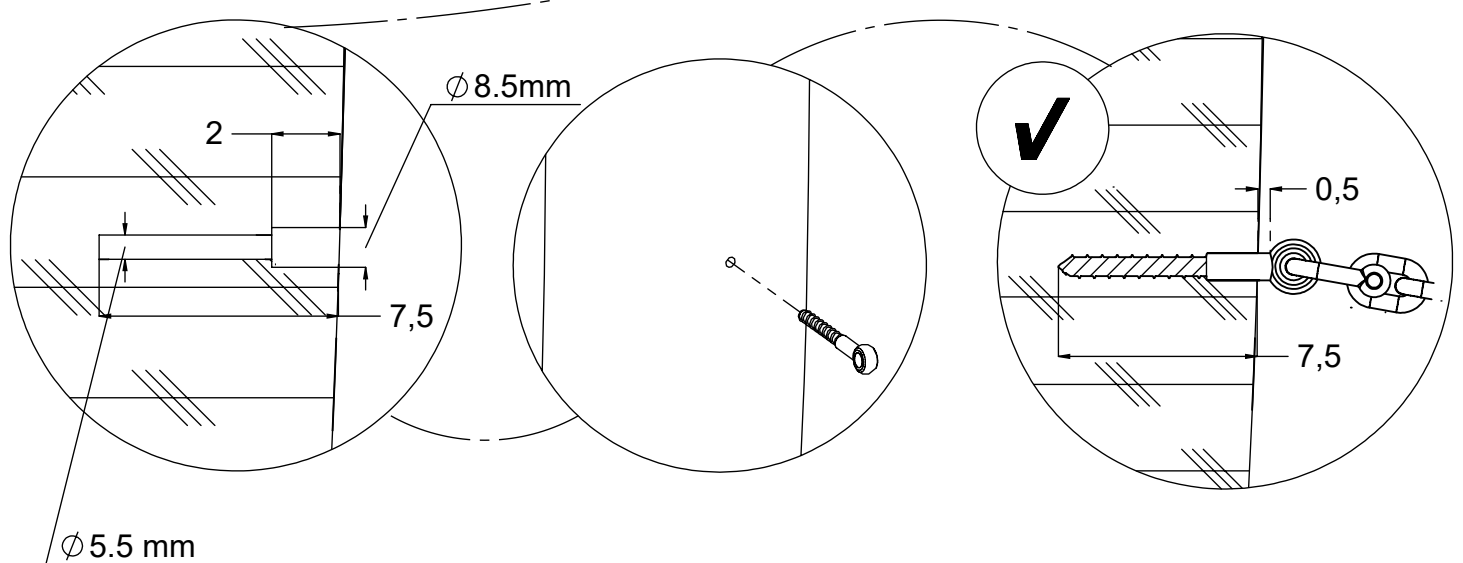

[cm]

vinci
play