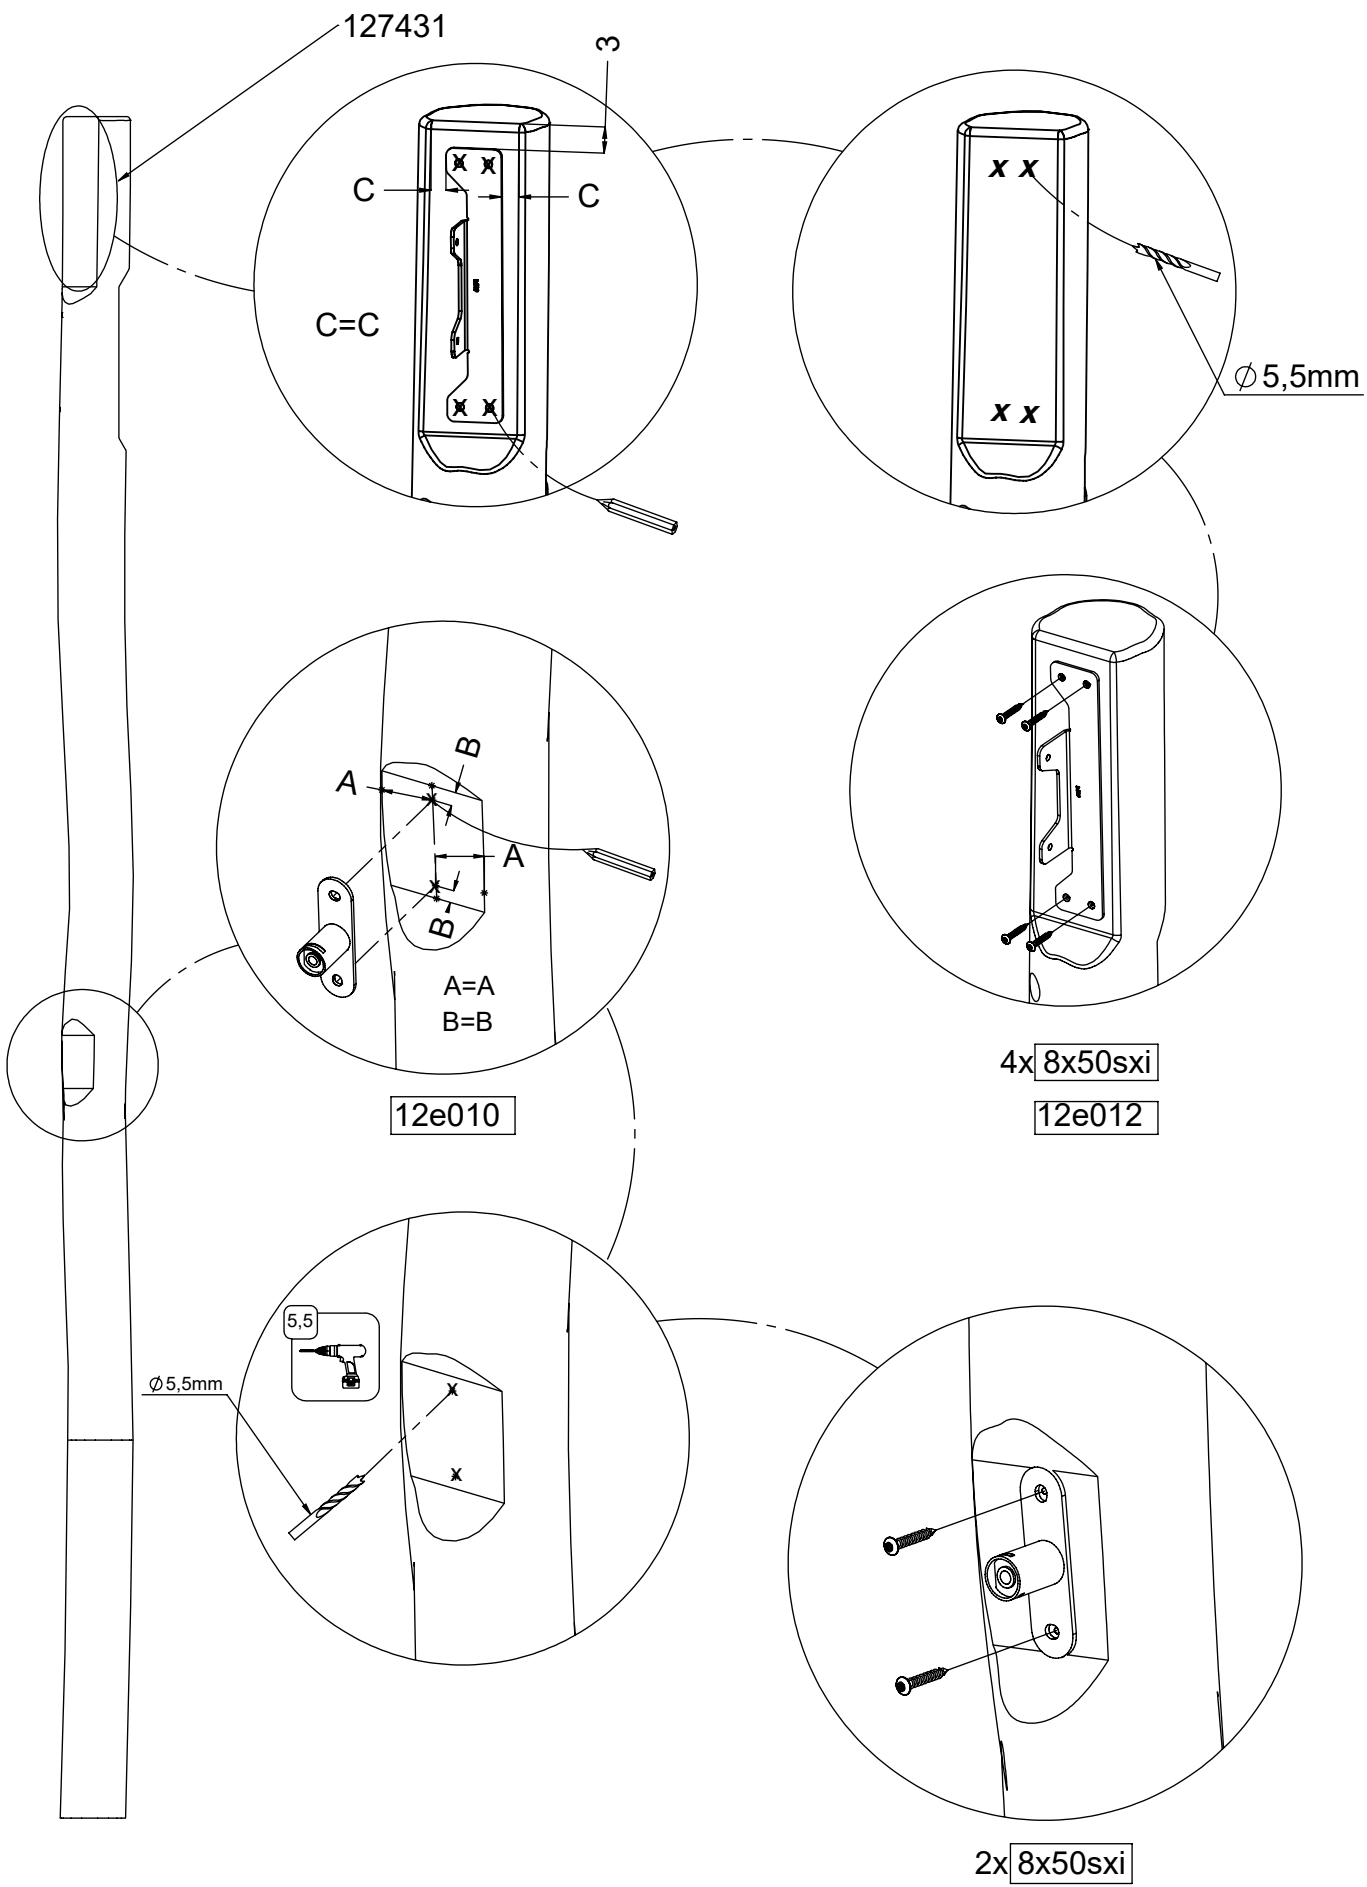

vinci
play

6x 5x80 sxs

[cm]

vinci
play

6x 5x80 sxs

[cm]

vinci
play

127438

2x 8x50 sxi

12e009

[cm]

vinci
play

6x 8x50 sxs

[cm]

vinci
play

[cm]

2x 8x50sxi

1x 12e009

1x 12e012

1x 12e010

Ø 24 mm

5x 5x80sxs

Ø 3.5 mm

[cm]

vinci
play

6x 8x160sxt

127435

[cm]

vinci
play

3x 12e052

1x 12e015

[cm]