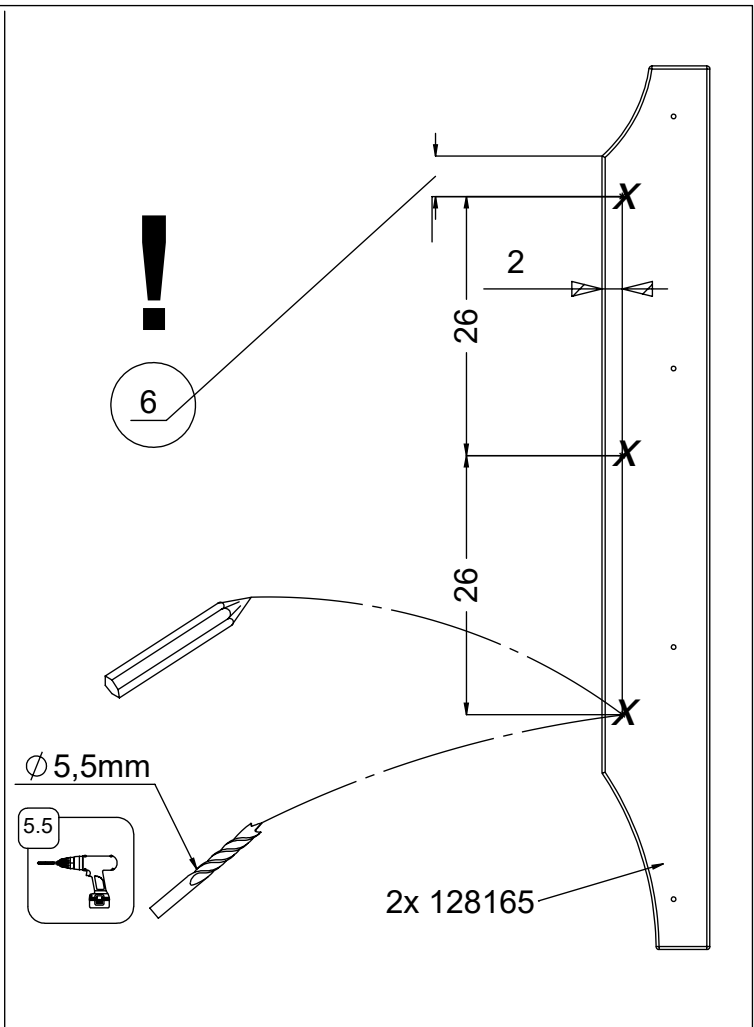

128137

[cm]

vinci
play

[cm]

vinci
play

2x 5x50 sxs

3x 5x50 sxs

[cm]

2x 8x50sxi

1x 12e009

1x 12e012

1x 12e010

Ø 24 mm

5x 5x80sxs

Ø 3.5 mm

[cm]