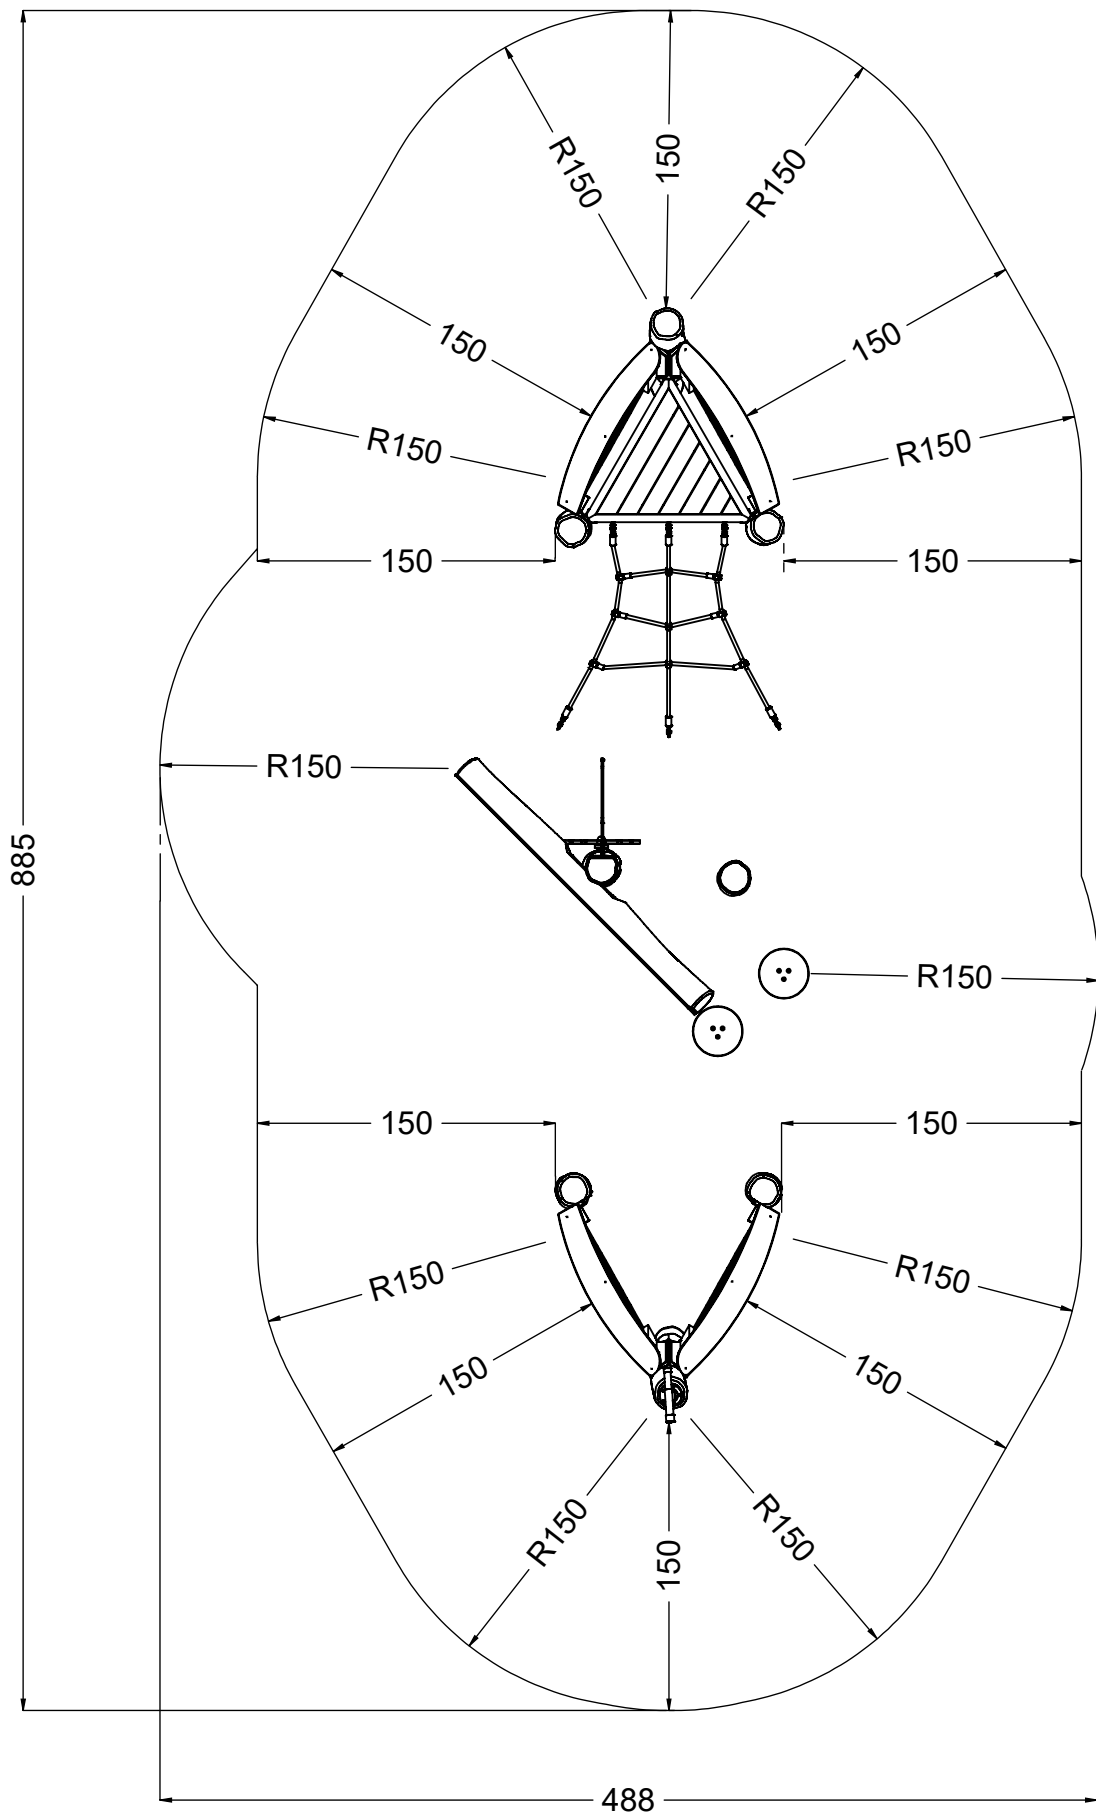

[cm]

vinci
play