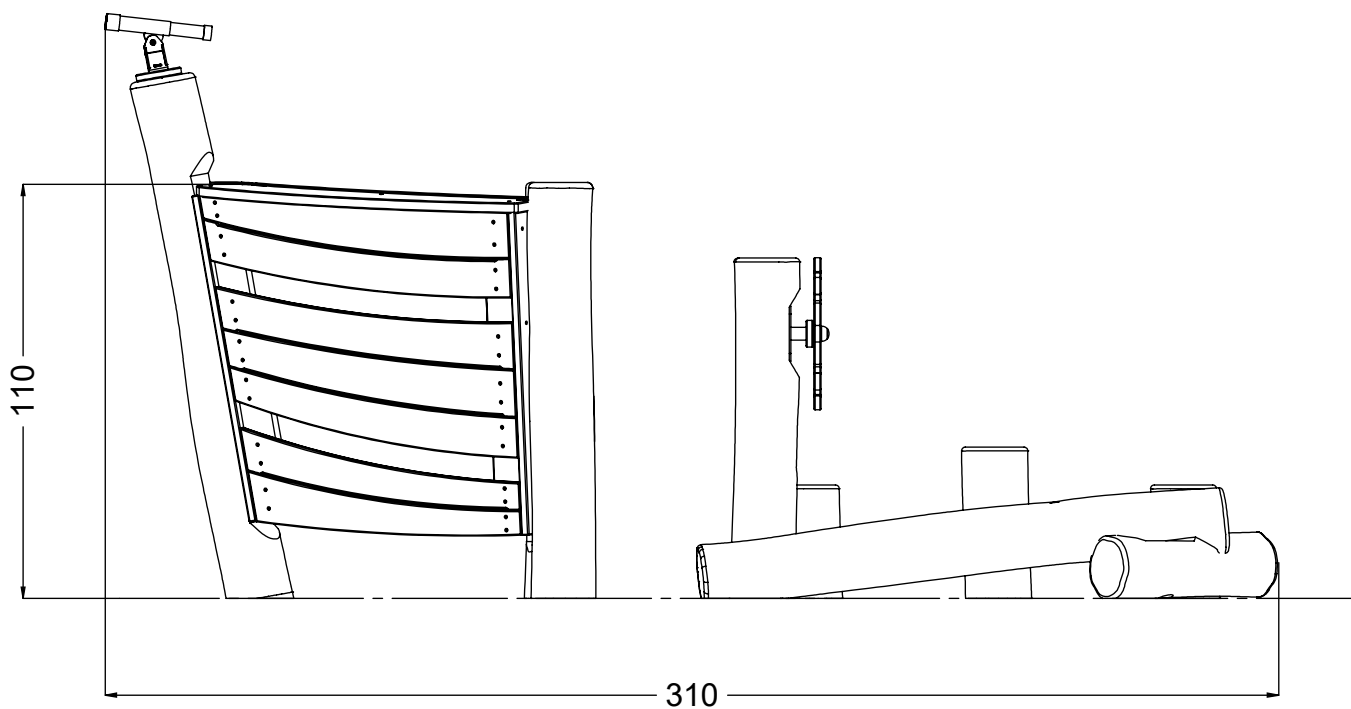

[cm]

vinci
play