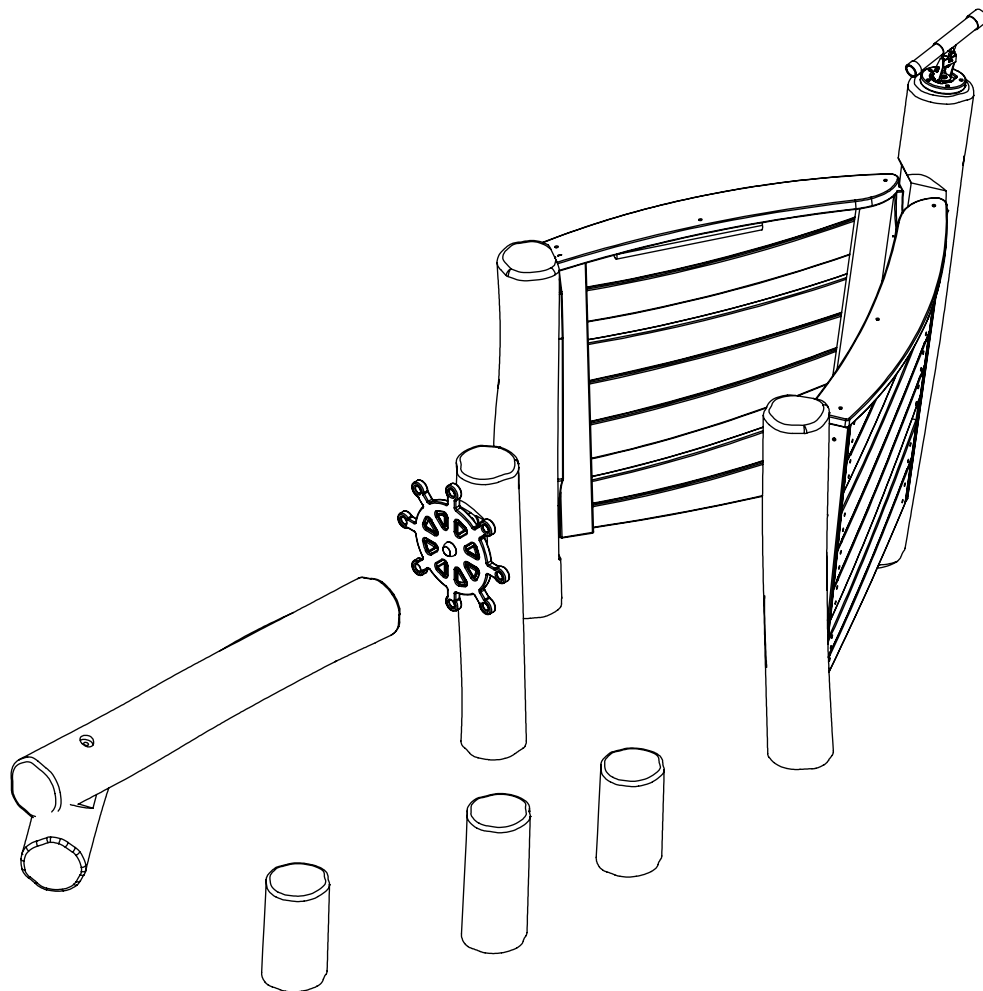

RB1232

v010
15.09.2021
D. P.
[cm]

vinci
play