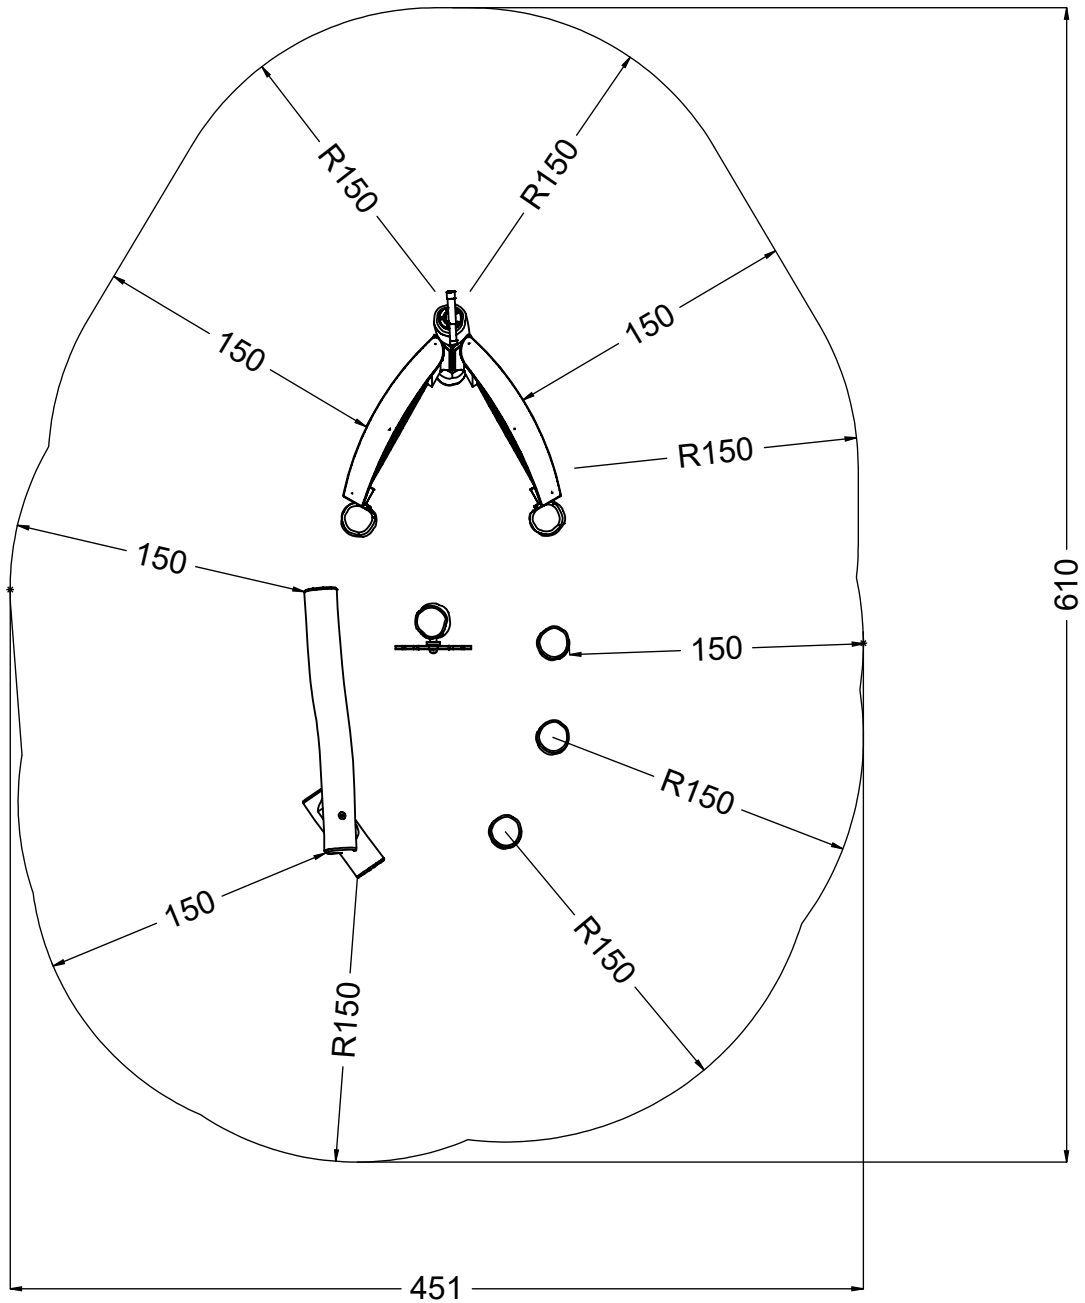

[cm]

vinci
play