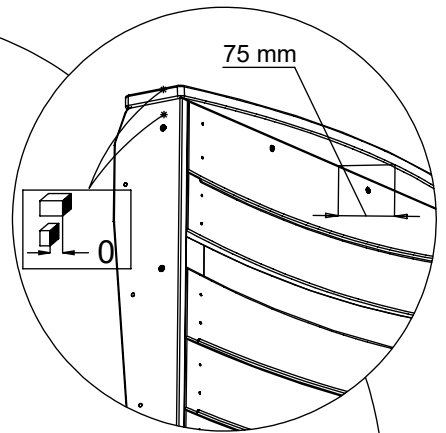

2x 5x50 sxs

3x 5x50 sxs

[cm]

vinci
play