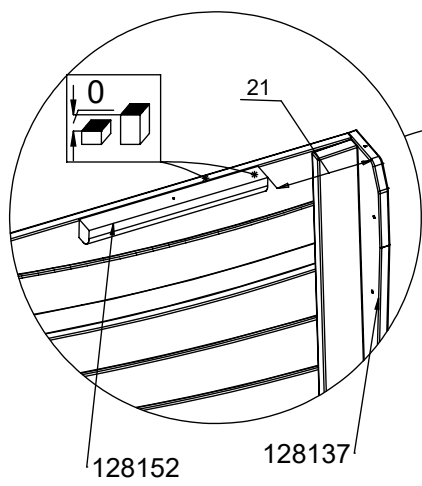

2x 5x50 sxs

3x 5x50 sxs

[cm]

vinci
play