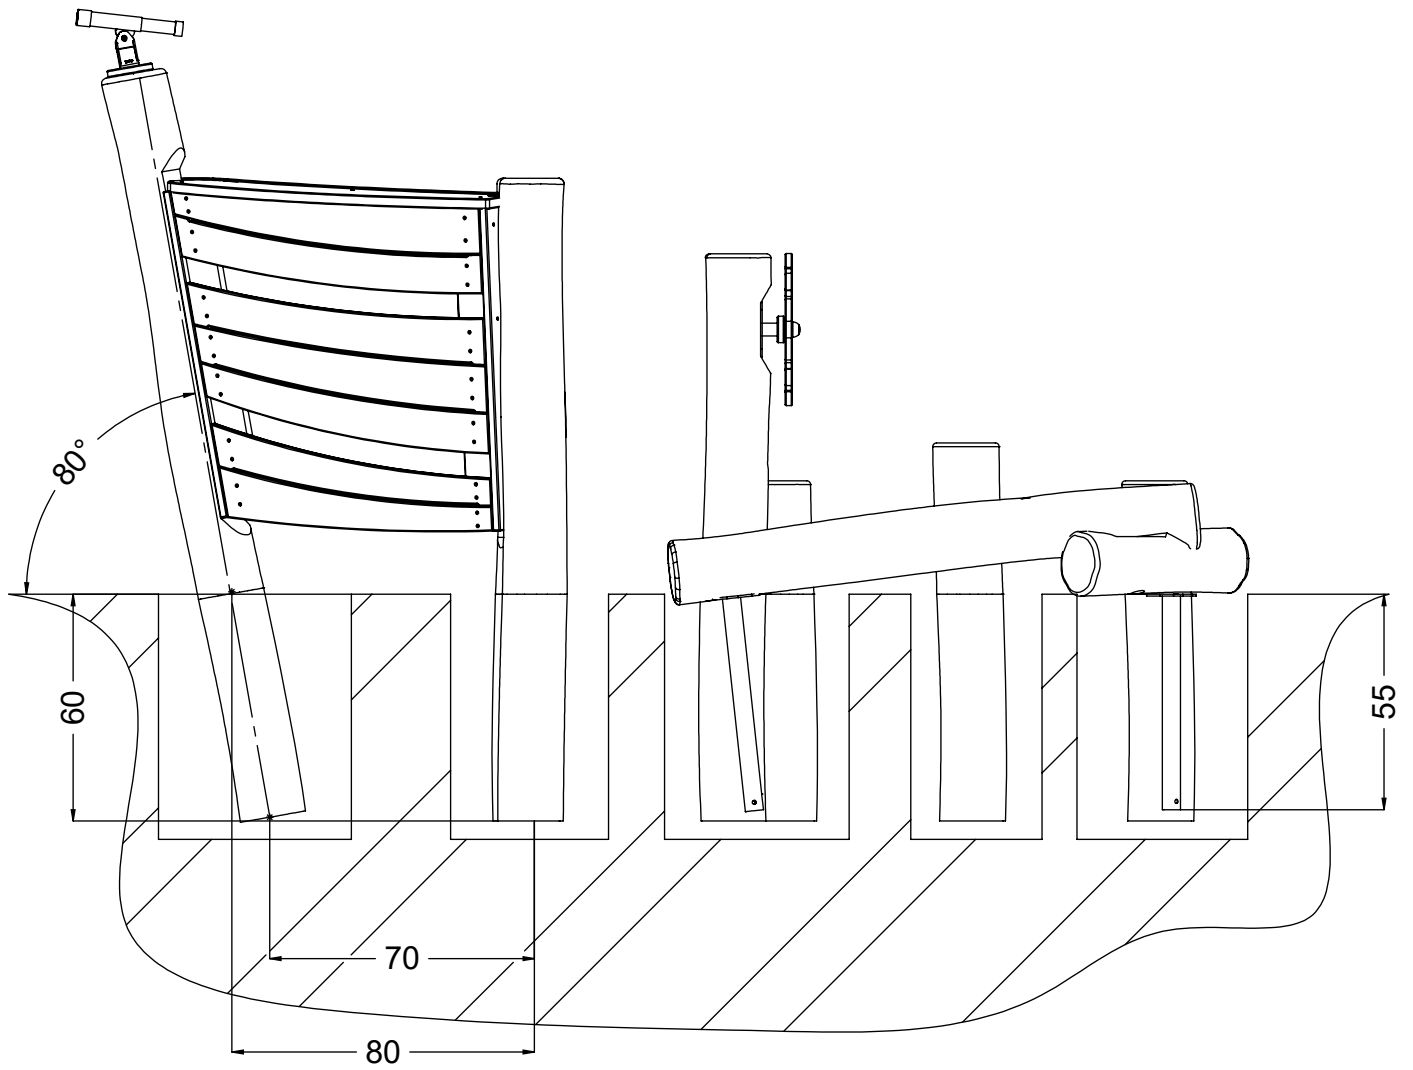

[cm]

4,5h

vinci
play

127536 (A,C)
x2

127537 (B)
x1

127538 (D)
x1

127539 (E,G)
x2

127540 (F)
x1

127541
x1

127542
x1

124138
x1

124139
x1

128250
128165
x1

128249
128137
x1

128152
x2

128248
128140
x1

991106
x1

124116
x1

082112
x2

1x	12e010
1x	12e025
1x	V001

	Spax
26x	5x50 sxs
6x	8x50 sxs
17x	5x80 sxs