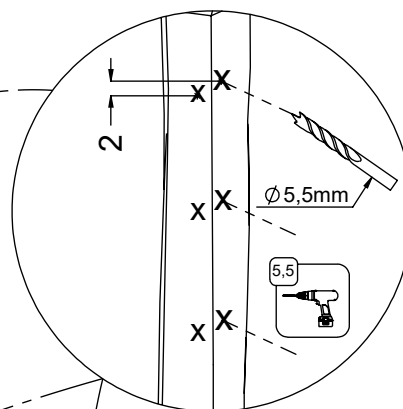

Ø 3.5 mm

2x

4x 5x50 sxs

128249
128137

[cm]

vinci
play

2x

128250
128165

4x 5x50 sxs

[cm]

vinci
play

2x 5x50 sxs

3x 5x50 sxs

[cm]

vinci
play

6x 5x80 sxs

[cm]

vinci
play

1.

2.

3.

4.

10 mm

1x 12e025

5.

6.

7.

Ø 5,5mm

2x 8x50sxi

1x 12e010

[cm]

vinci play