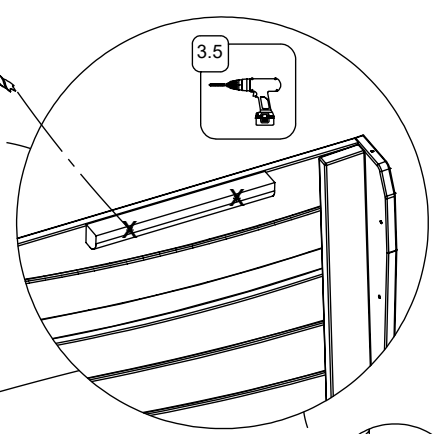

2x 5x50 sxs

3x 5x50 sxs

[cm]

vinci
play