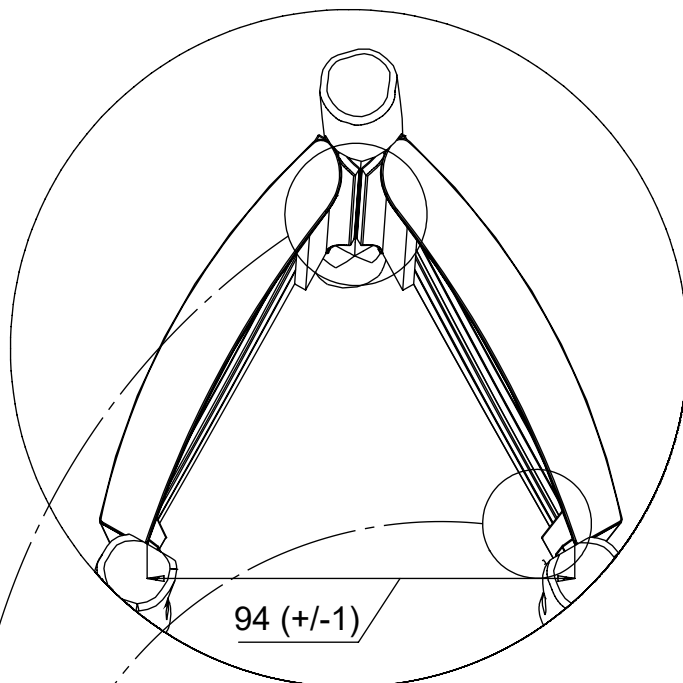

Ø 3.5 mm

2x

4x 5x50 sxs

128249
128137

[cm]

vinci
play

2x

128250
128165

4x 5x50 sxs

[cm]

vinci
play

2x 5x50 sxs

3x 5x50 sxs

[cm]

vinci
play

6x 5x80 sxs

[cm]

vinci
play

1.

2.

3.

4.

10 mm

1x 12e025

5.

6.

7.

Ø 5,5mm

2x 8x50sxi

1x 12e010

[cm]

vinci play