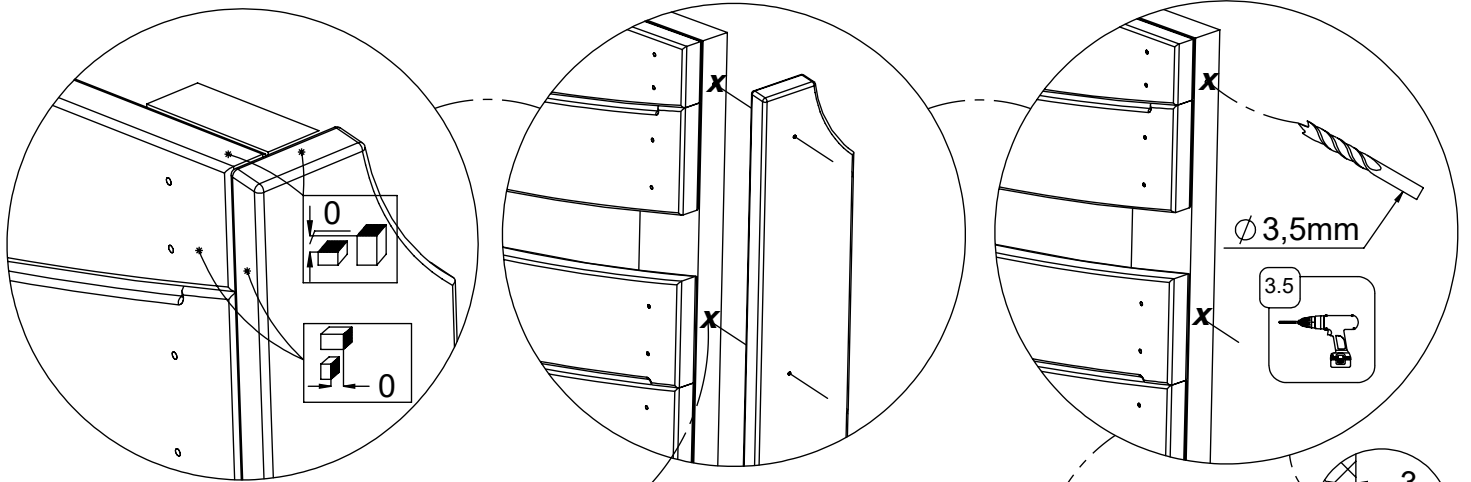

Ø 3.5 mm

2x

4x 5x50 sxs

128249
128137

[cm]

vinci
play

2x

128250
128165