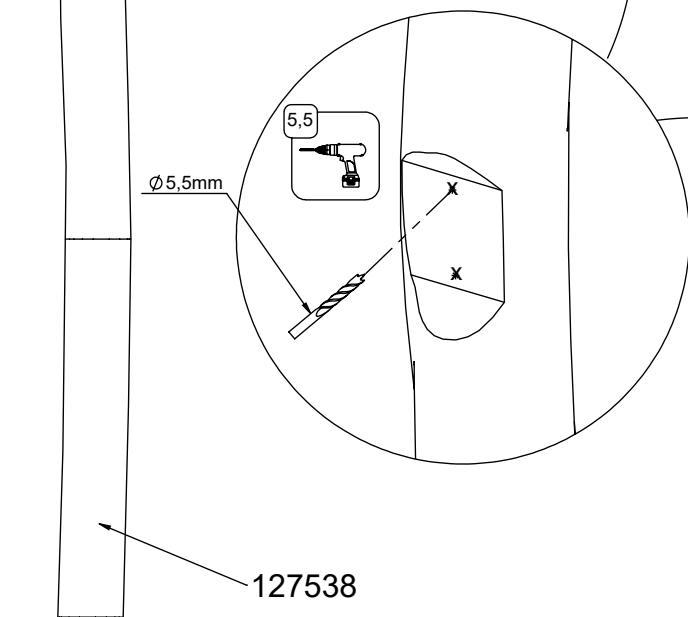

Ø 3.5 mm

2x

4x 5x50 sxs

128249
128137

[cm]

vinci
play

2x

128250
128165

[cm]

vinci
play

1.

2.

3.

4.

10 mm

1x 12e025

5.

6.

7.

Ø 5,5mm

2x 8x50sxi

1x 12e010

[cm]

vinci play

4x 8x50sxi

[cm]

vinci
play

5x 5x80sxs

[cm]

vinci
play

V001

[cm]