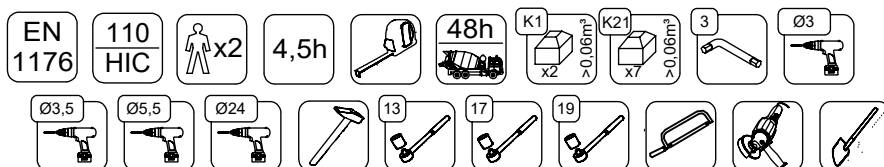

v010
15.09.2021
D. P.
[cm]