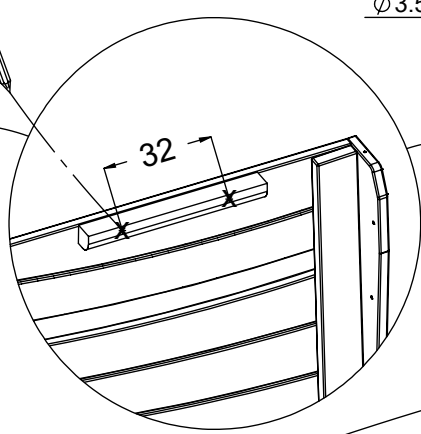

2x 5x50 sxs

3x 5x50 sxs

[cm]

vinci
play