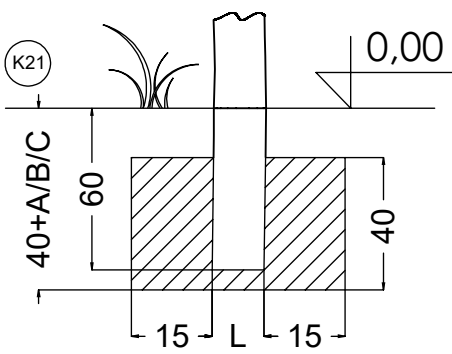

[cm]

4,5h

48h

vinci
play