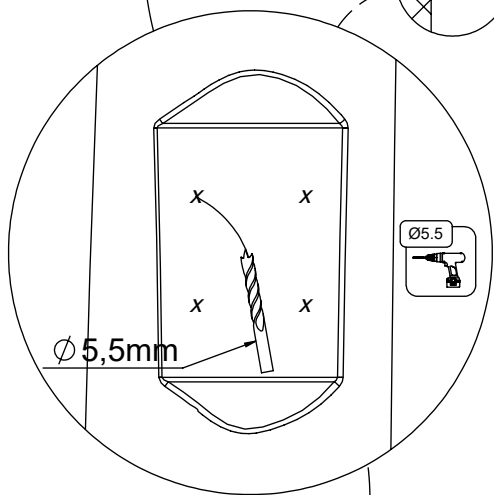

4x 5x50sxs

128181

X X X X

X X X X

Ø3.5

Ø 3,5mm

3,0

4x 5x50sxs

vinci  
play

[cm]

4x 8x50sxi

[cm]

vinci  
play

1x 12e007

2x 12e052

[cm]