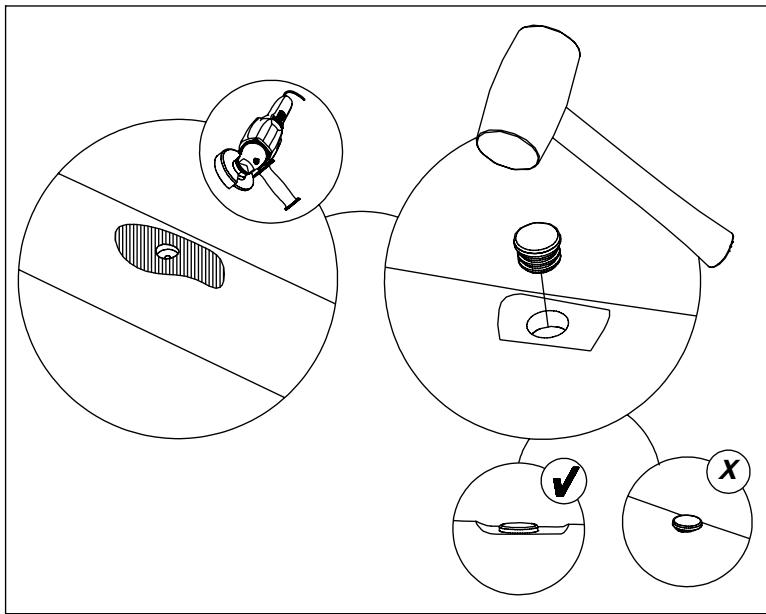

127478

Ø5,5mm

4x 8x50sxi

12e012

[cm]

vinci  
play

2x 8x50sxi

1x 12e009