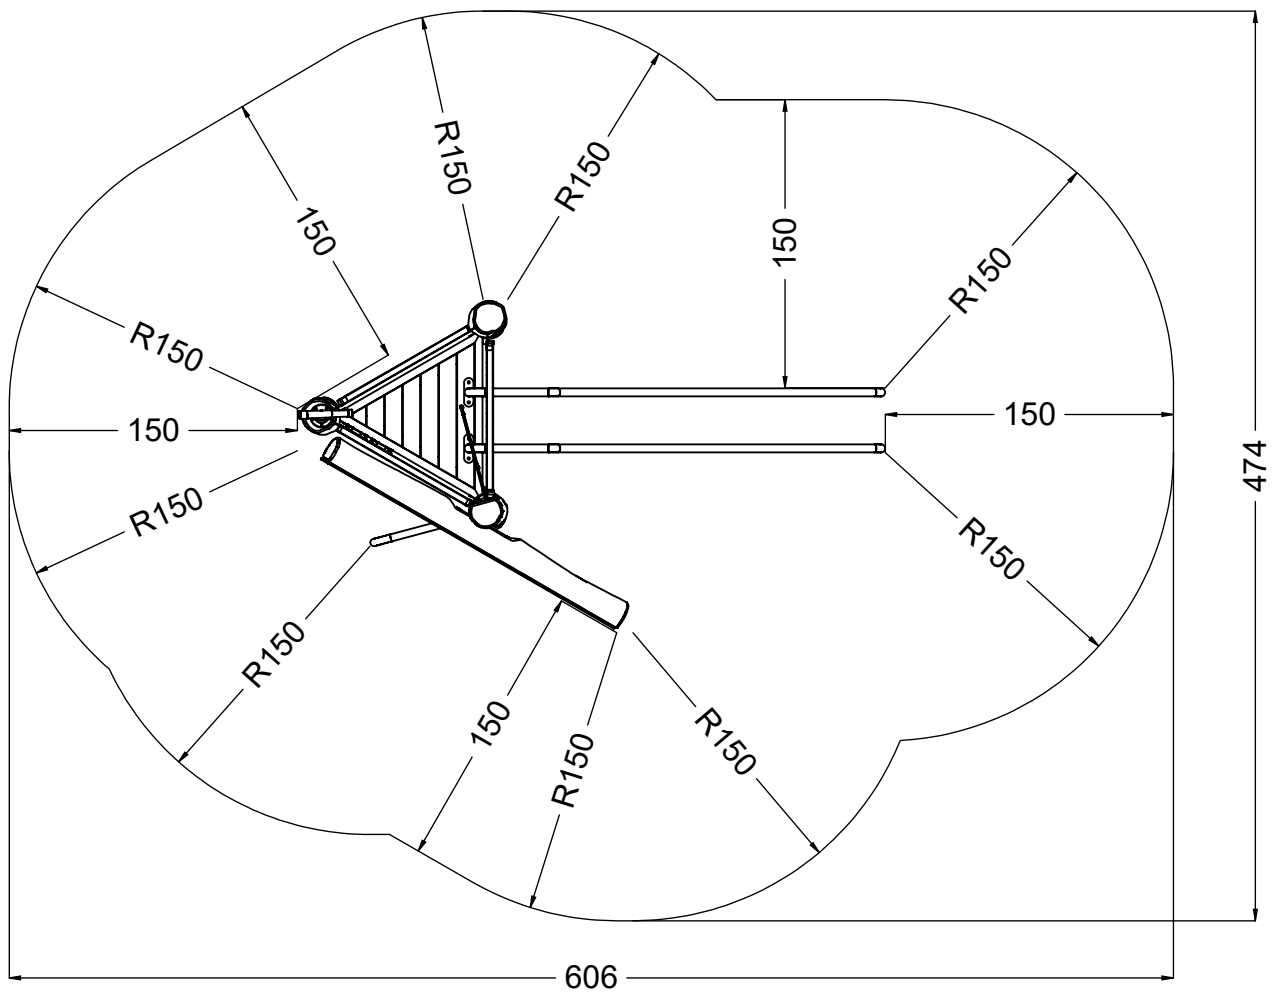

[cm]

vinci
play