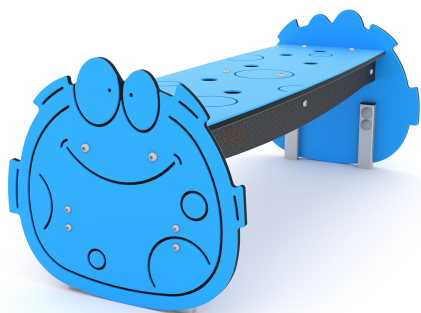

Product technical sheet

PARK 0911

Product data

Length	112 cm
Width	49 cm
Total height	43 cm
Availability of spare parts	YES
Installation time	2 h
Color options	

Data is subject to change without prior notice.

Material specification

- Hot-dip galvanized steel construction,
- Colorful elements made of durable HDPE plate, resistant to weather conditions,
- Stainless steel screws and/or screws covered with plastic caps,

Additional information

- small architecture, complementary element of the playground;
- no sharp edges or chinks that would pose a danger of jimming the head, fingers or any other body parts;
- render is for reference only, the actual appearance of the equipment and its color may vary;