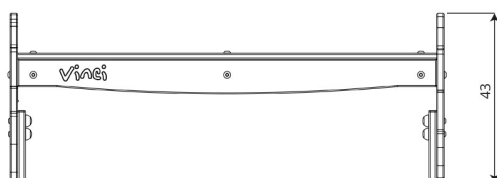

Guarantee

30 30 year guarantee - Structural strength of steel and stainless steel components

15 15 year guarantee - Structural failure of steel and stainless steel, for dynamic equipment

10 10 year guarantee - Structural failure of high density polyethylene and high pressure laminates components

5 5 year guarantee - Corrosion of stainless steel and hot dip galvanized and powder coated components; against bark beetles and rot in case of wooden structural elements

Detailed information in the guarantee card

Vinci Group Sp. z o.o.
Seminaryjna 9 Street
99-400 Łowicz

VAT: 534-250-14-46
PHONE: +48 42 203 24 99 ext. 26
M: +48 793 404 991

biuro@vinci-play.com
info@vinci-play.com
www.vinci-play.com