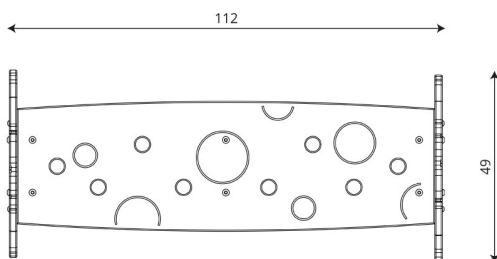

Product technical sheet

PARK 0911

Product data

Length	112 cm
Width	49 cm
Total height	43 cm
Availability of spare parts	YES
Installation time	2 h
Color options	

Data is subject to change without prior notice.

Material specification

- Hot-dip galvanized steel construction,
- Colorful elements made of durable HDPE plate, resistant to weather conditions,
- Stainless steel screws and/or screws covered with plastic caps,

Additional information

- small architecture, complementary element of the playground;
- no sharp edges or chinks that would pose a danger of jimming the head, fingers or any other body parts;
- render is for reference only, the actual appearance of the equipment and its color may vary;