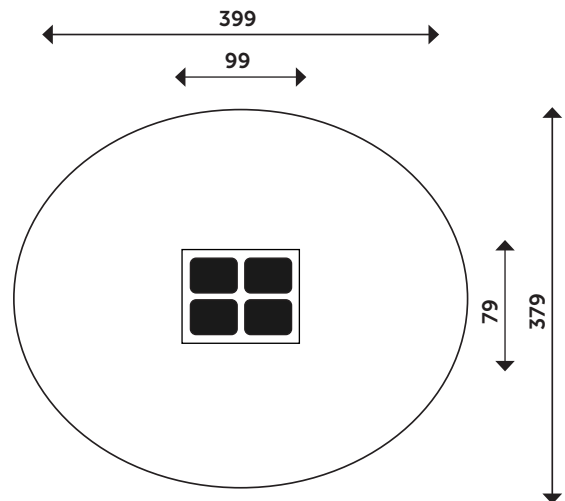

URBAN SORTING TABLES ART.NR. 123256 & 123257

Safety zone:	15,12 m ²
Length:	99 cm
Width:	79 cm
Total height:	55 & 40 cm
Free fall height :	< 60 cm
Age range:	0-10
EN Standard:	EN1176-1:2017
Total Weight:	35 kg
Dimensions:	99x79x40 & 99x79x55 cm
Availability of spare parts:	Yes

Material:

- Wooden construction of Pine.
- Metal parts and metal fittings in hot dip galvanized steel.
- Plastic feet.

Comments:

- Renders is only for reference, colors and appearance may vary from render.
- Depth of metal anchors on a flat surface is 50 cm.
- No special attenuation surface is needed. The surface must be free from protruding sharp elements and must be flat. Fill in areas where material has been removed.