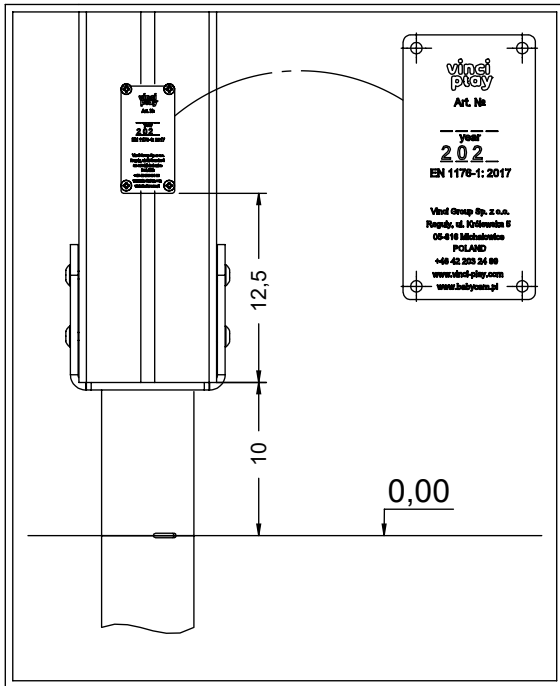

8x50 sxi

[cm]

vinci play

[cm]

vinci play

WD1

V001

[cm]