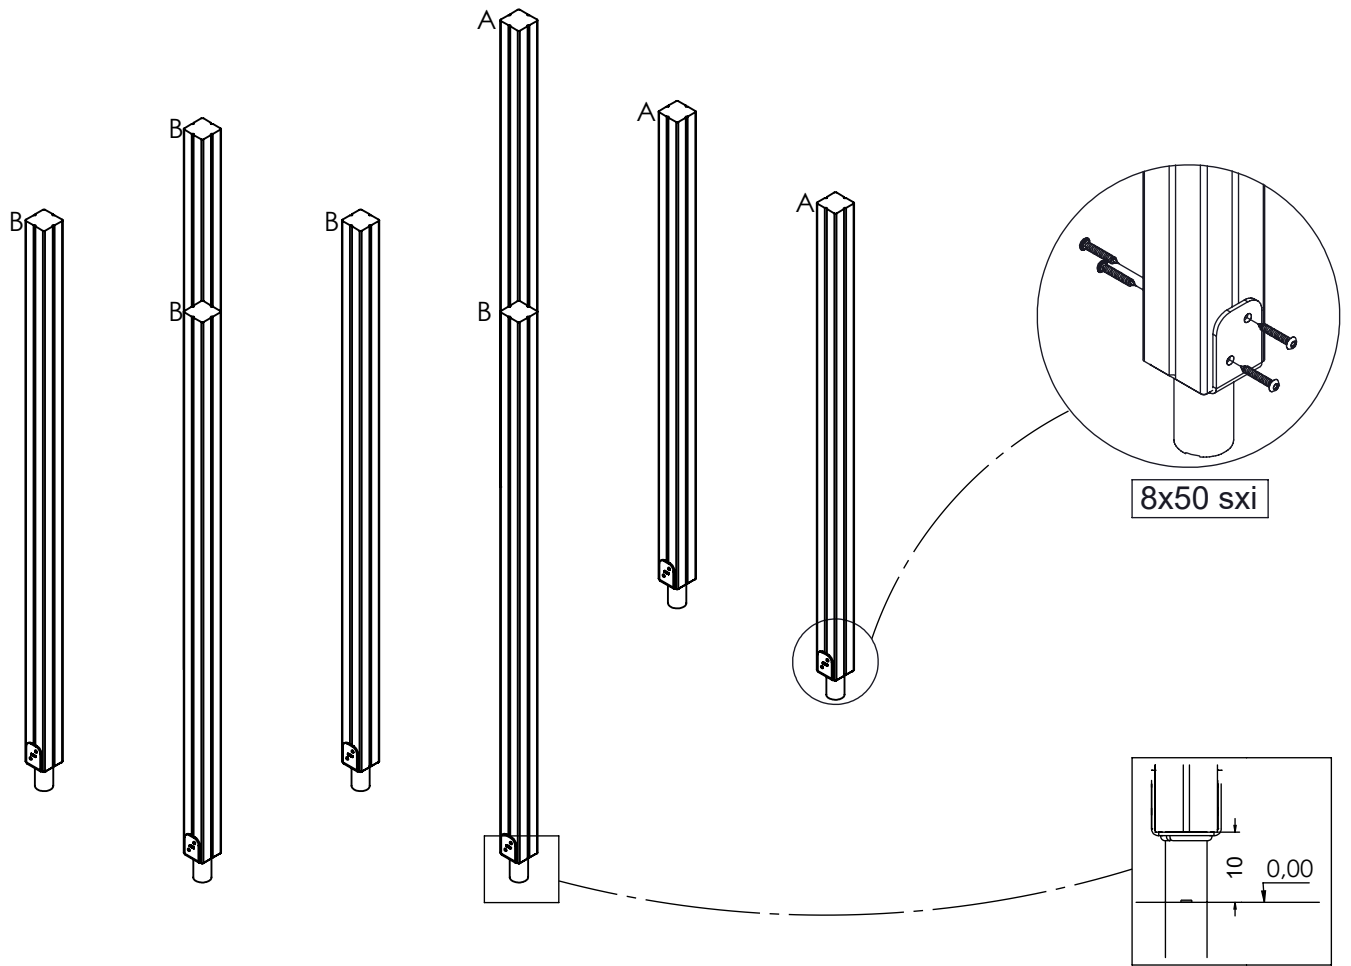

[cm]

vinci
play

		PLYWOOD		HPL	
126x	8x50 sxi	1x	WD74	1x	WD75
1x	WD14-2	1x	WD76	1x	WD77
8x	WD1	4x	WD15	4x	WD16
1x	WD12	4x	WD35	4x	WD36
1x	WD13	1x	CE6	1x	CL6
3x	WD14-4	1x	E6	1x	E7
6x	WD52				
1x	GL (K2, K3)				
1x	E44 (K1)				
1x	E80 (K2)				
1x	V001				

[cm]

[cm]

vinci
play

[cm]

vinci
play

8x50 sxi

WD14-4

8x50 sxi

8x50 sxi

[cm]

vinci play

[cm]

vinci play

WD1

V001

[cm]