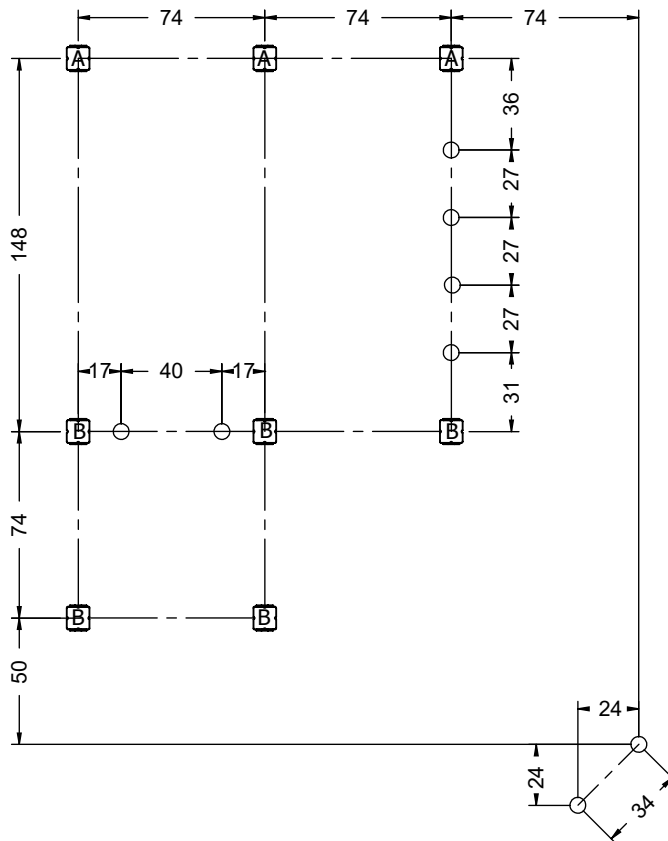

WD1439

v013
28.09.2022
B.N.
[cm]

vinci
play

[cm]

vinci
play

[cm]

vinci
play

2x M8x120 (K2)	44x M10x120 (K2)
2x M8x120 (K3)	46x M10x120 (K3)
NOT INCLUDED	NOT INCLUDED

[cm]

vinci
play

		PLYWOOD		HPL	
126x	8x50 sxi	1x	WD74	1x	WD75
1x	WD14-2	1x	WD76	1x	WD77
8x	WD1	4x	WD15	4x	WD16
1x	WD12	4x	WD35	4x	WD36
1x	WD13	1x	CE6	1x	CL6
3x	WD14-4	1x	E6	1x	E7
6x	WD52				
1x	GL (K2, K3)				
1x	E44 (K1)				
1x	E80 (K2)				
1x	V001				

[cm]

[cm]

vinci
play

[cm]

vinci
play

8x50 sxi

WD14-4

8x50 sxi

8x50 sxi

[cm]

vinci play

[cm]

vinci play

WD1

V001

[cm]