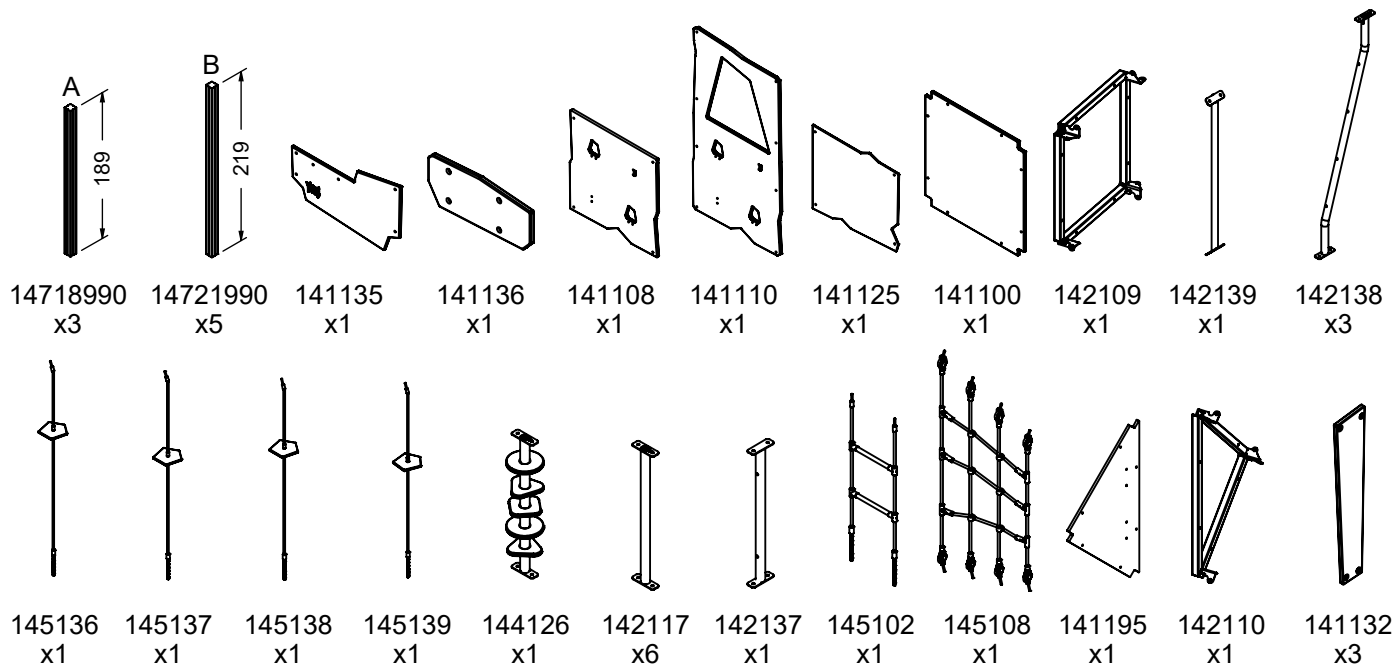

WD1439

v013
28.09.2022
B.N.
[cm]

vinci
play

[cm]

vinci
play

[cm]

vinci
play

2x M8x120 (K2)	44x M10x120 (K2)
2x M8x120 (K3)	46x M10x120 (K3)
NOT INCLUDED	NOT INCLUDED

[cm]

vinci
play

		PLYWOOD		HPL	
126x	8x50 sxi	1x	WD74	1x	WD75
1x	WD14-2	1x	WD76	1x	WD77
8x	WD1	4x	WD15	4x	WD16
1x	WD12	4x	WD35	4x	WD36
1x	WD13	1x	CE6	1x	CL6
3x	WD14-4	1x	E6	1x	E7
6x	WD52				
1x	GL (K2, K3)				
1x	E44 (K1)				
1x	E80 (K2)				
1x	V001				

8x50 sxi

[cm]

vinci play

[cm]

vinci play

WD1

V001

[cm]