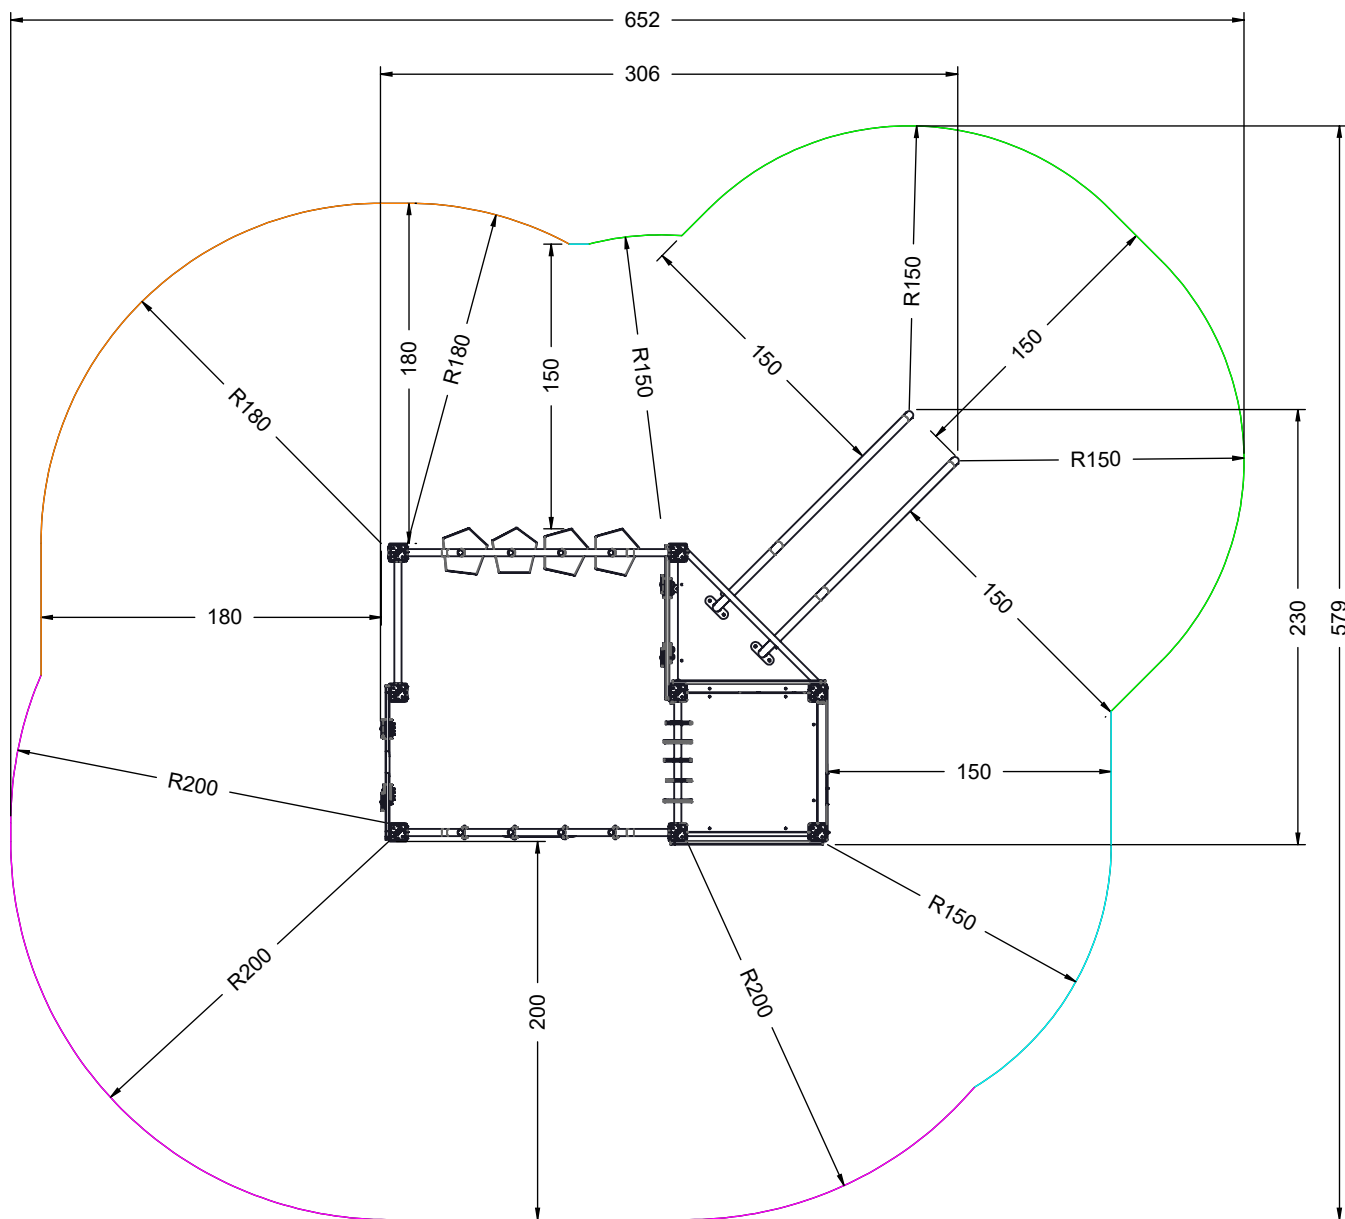

WD1439

v013
28.09.2022
B.N.
[cm]

vinci
play

[cm]

vinci
play

[cm]

vinci
play

2x M8x120 (K2)	44x M10x120 (K2)
2x M8x120 (K3)	46x M10x120 (K3)
NOT INCLUDED	NOT INCLUDED

[cm]

vinci
play

		PLYWOOD		HPL	
126x	8x50 sxi	1x	WD74	1x	WD75
1x	WD14-2	1x	WD76	1x	WD77
8x	WD1	4x	WD15	4x	WD16
1x	WD12	4x	WD35	4x	WD36
1x	WD13	1x	CE6	1x	CL6
3x	WD14-4	1x	E6	1x	E7
6x	WD52				
1x	GL (K2, K3)				
1x	E44 (K1)				
1x	E80 (K2)				
1x	V001				

[cm]

[cm]

vinci
play

[cm]

vinci
play

8x50 sxi

WD14-4

8x50 sxi

8x50 sxi

[cm]

vinci play

[cm]

vinci play

WD1

V001

[cm]