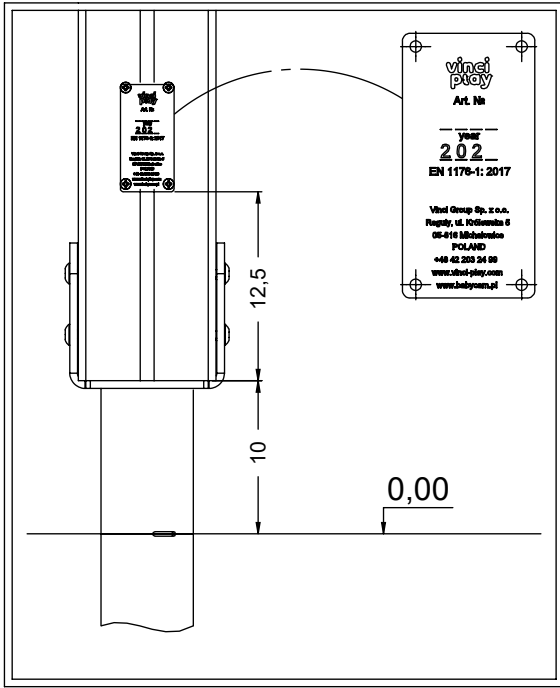

15x WD1

PLYWOOD HPL  
1x E6 ○ E7

[cm]

vinci  
play

[cm]

vinci  
play

V001

[cm]