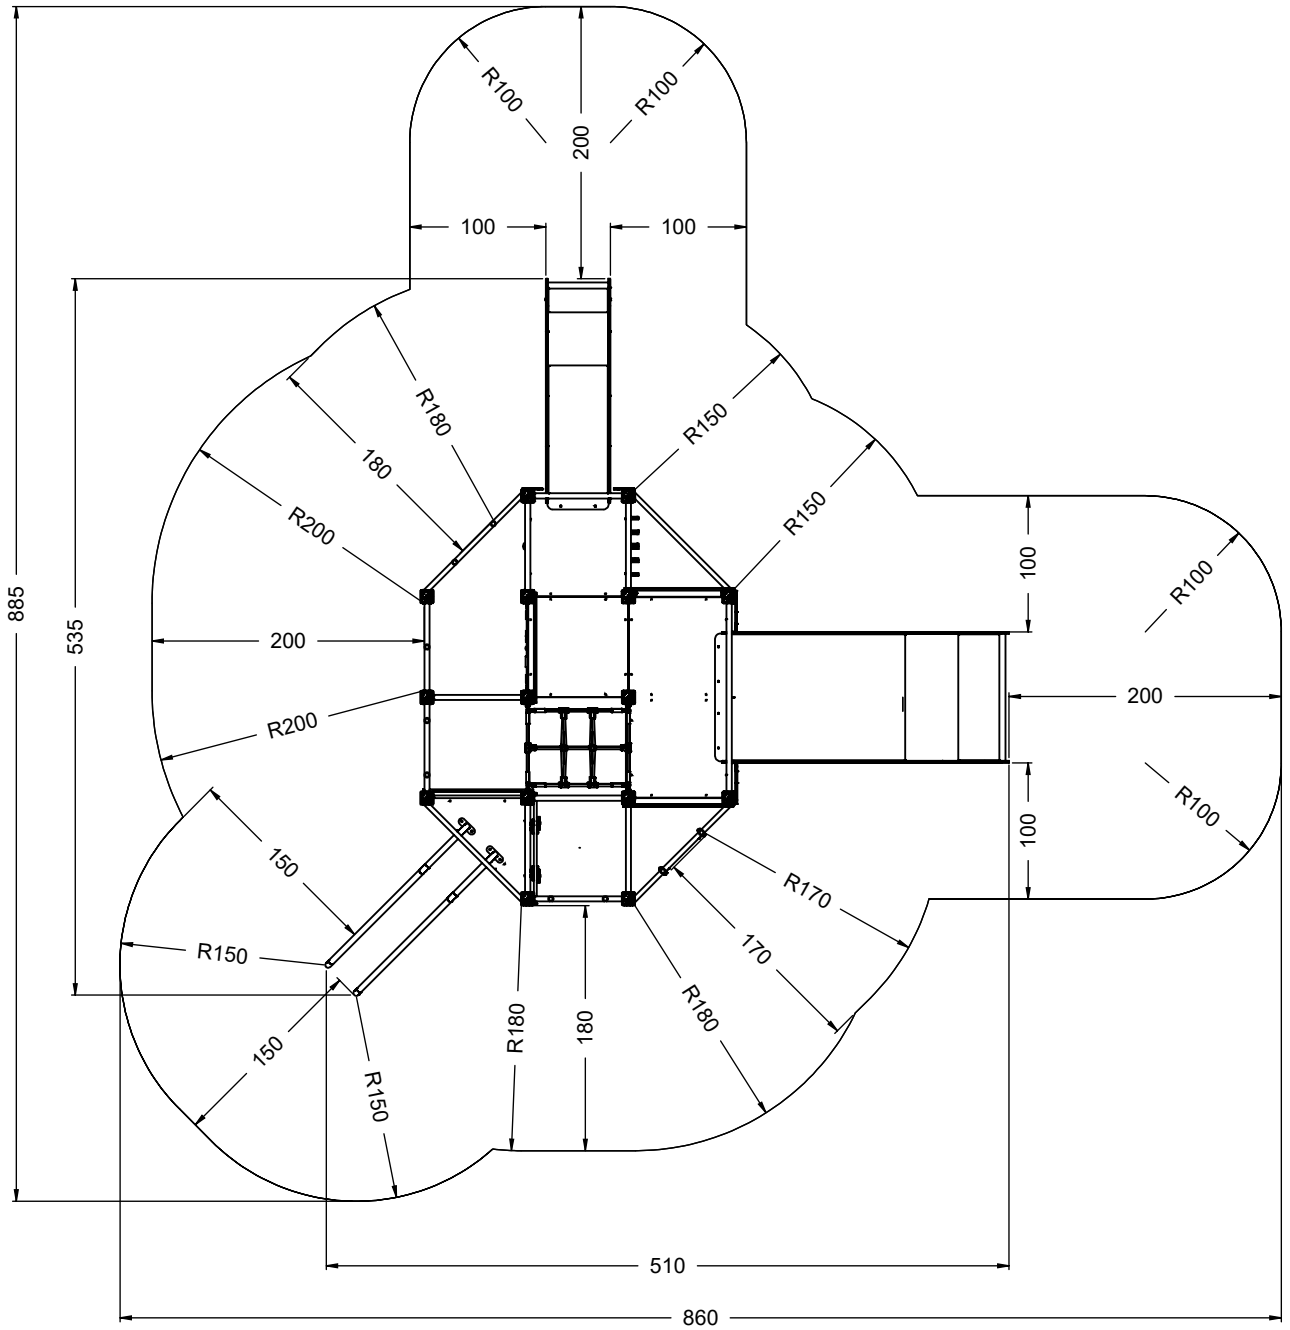

[cm]

vinci  
play

K2, K3

M10x120  
x86

Ø10

**NOT INCLUDED**

[cm]

x2