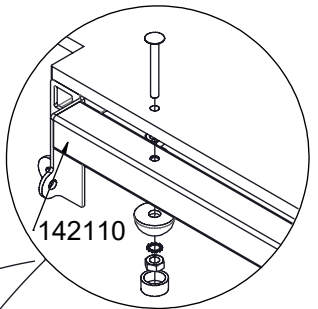

8x50 sxi

PLYWOOD  
WD74

HPL  
WD75

8x50 sxi

A	219 cm
B	249 cm

8x50 sxi

[cm]

vinci  
play