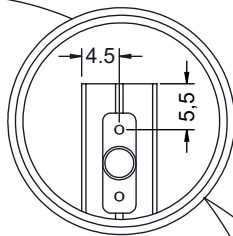

8x50 sxi

PLYWOOD  
WD74

HPL  
WD75

8x50 sxi

A	219 cm
B	249 cm

8x50 sxi

[cm]

vinci  
play

8x50 sxi

WD52

WD14-1

[cm]

vinci  
play

WD2

8x50 sxi

[cm]

vinci  
play

[cm]

vinci  
play

E44

E80

PLYWOOD

E6

HPL