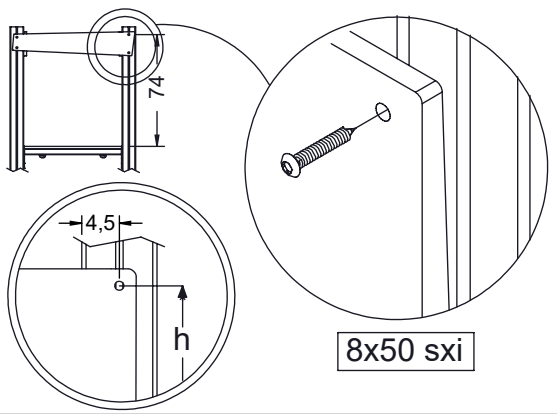

8x50 sxi

PLYWOOD  
WD74

HPL  
WD75

8x50 sxi

A	219 cm
B	249 cm

8x50 sxi

[cm]

vinci  
play