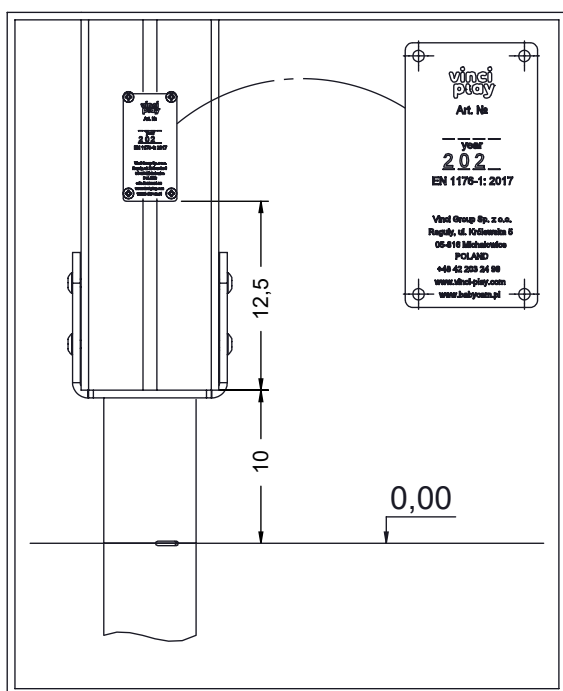

8x50 sxi

PLYWOOD  
WD74

HPL  
WD75

8x50 sxi

A	219 cm
B	249 cm

8x50 sxi

[cm]

vinci  
play

vinci  
play

[cm]

vinci  
play

E44

E80

PLYWOOD

E6

HPL

E7

[cm]

vinci  
play

WD1

V001

[cm]

vinci play