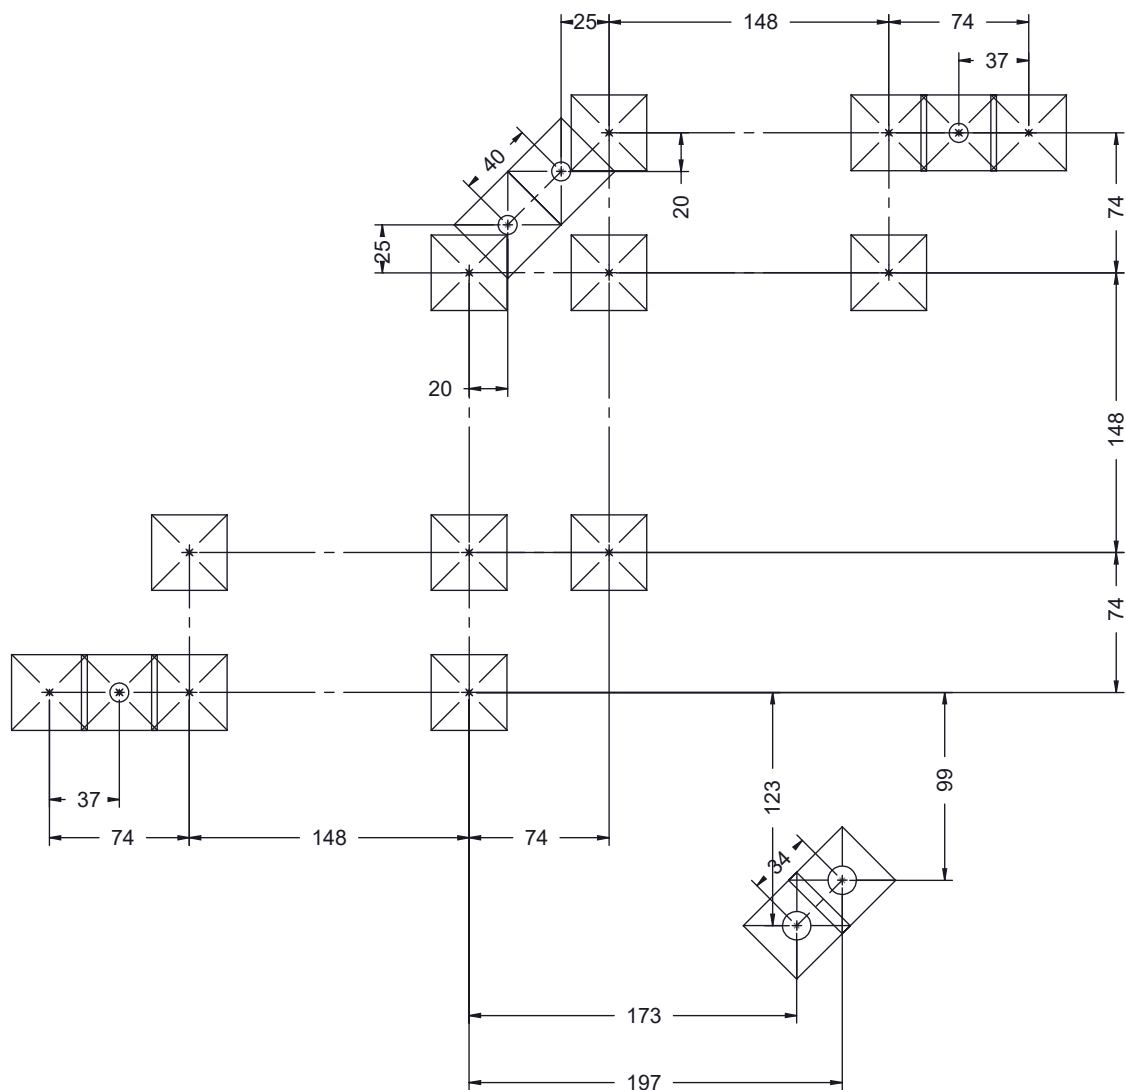

vinci
play

60x M10x120 (K2)
60x M10x120 (K3)

Ø10

NOT INCLUDED

[cm]

9h

vinci
play

14721990
x6