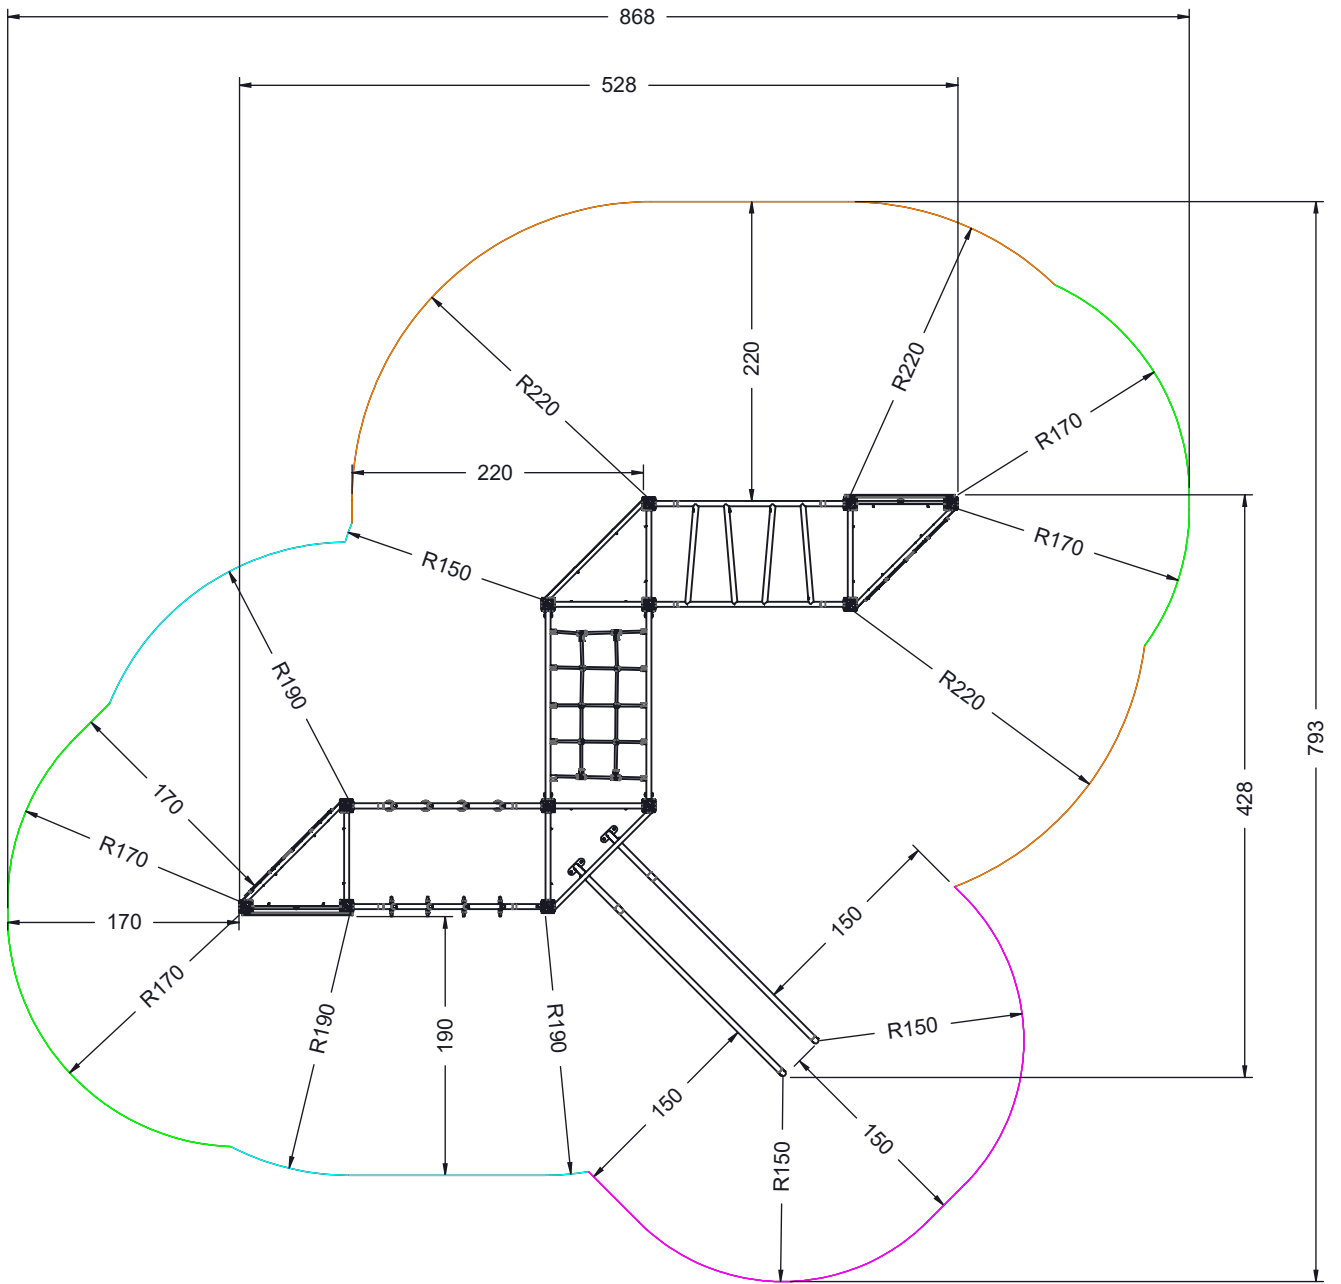

[cm]

vinci
play