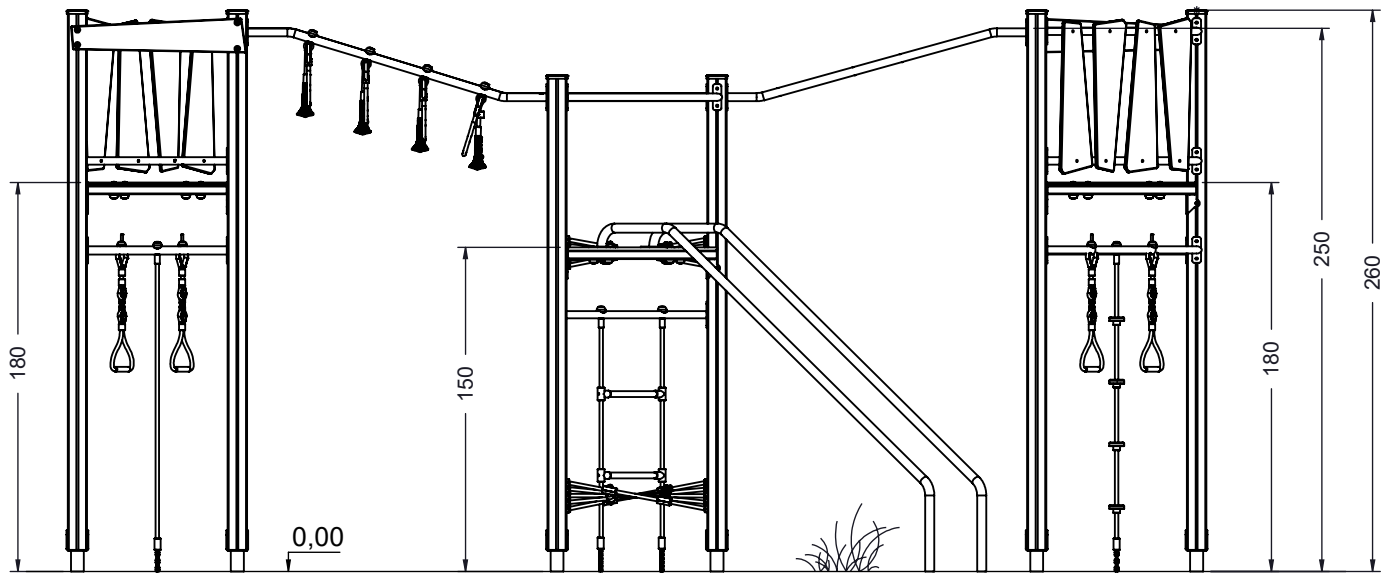

[cm]

vinci
play