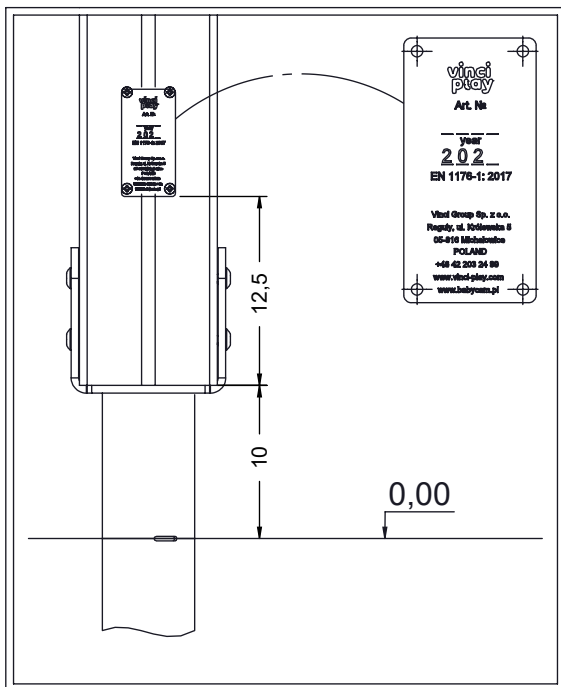

WD1

V001

[cm]

vinci
play