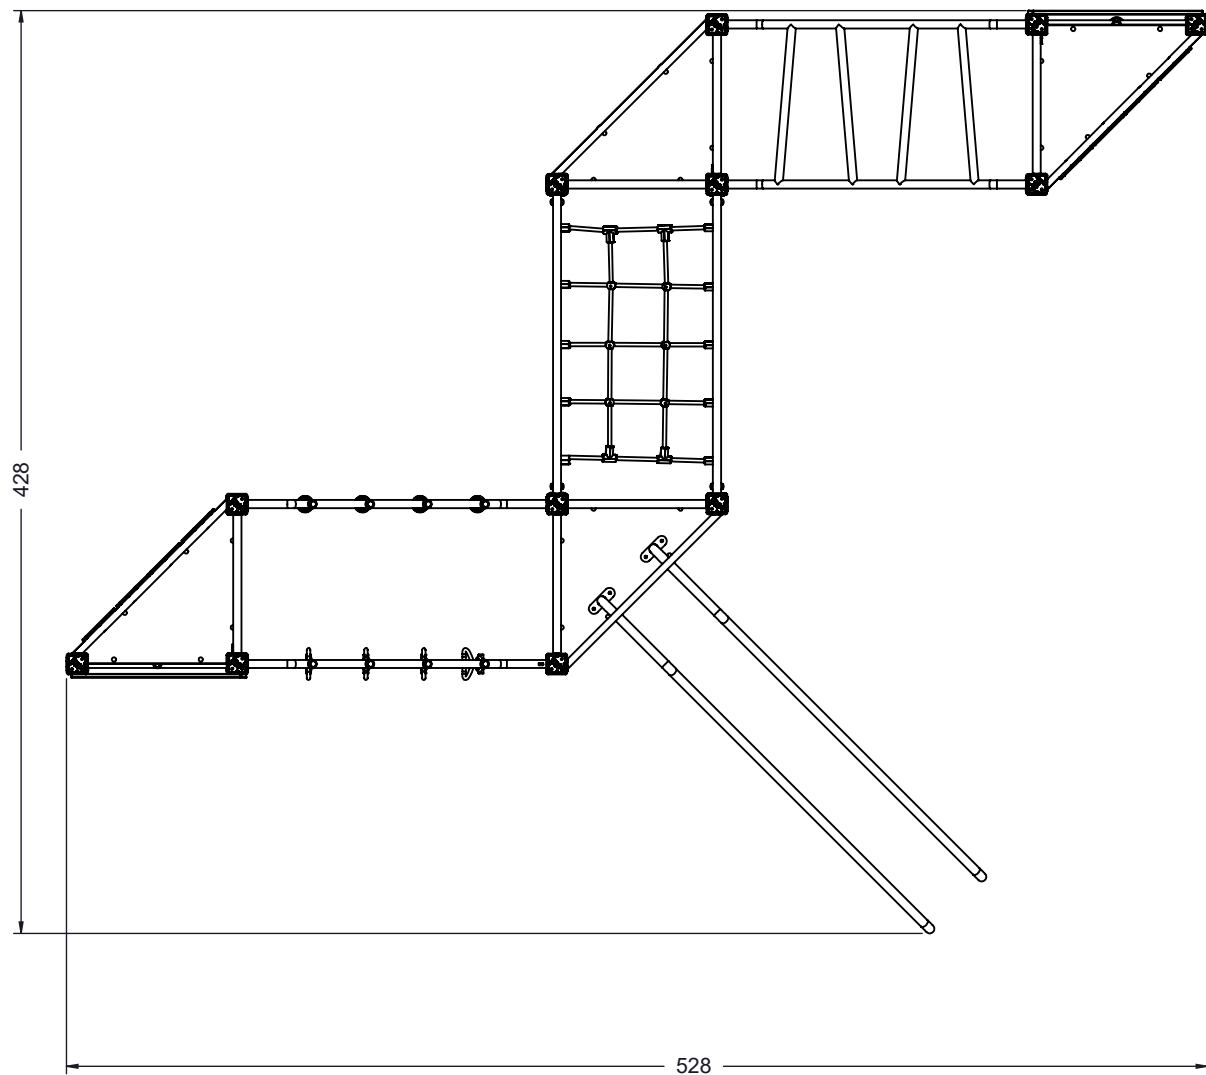

[cm]

vinci
play