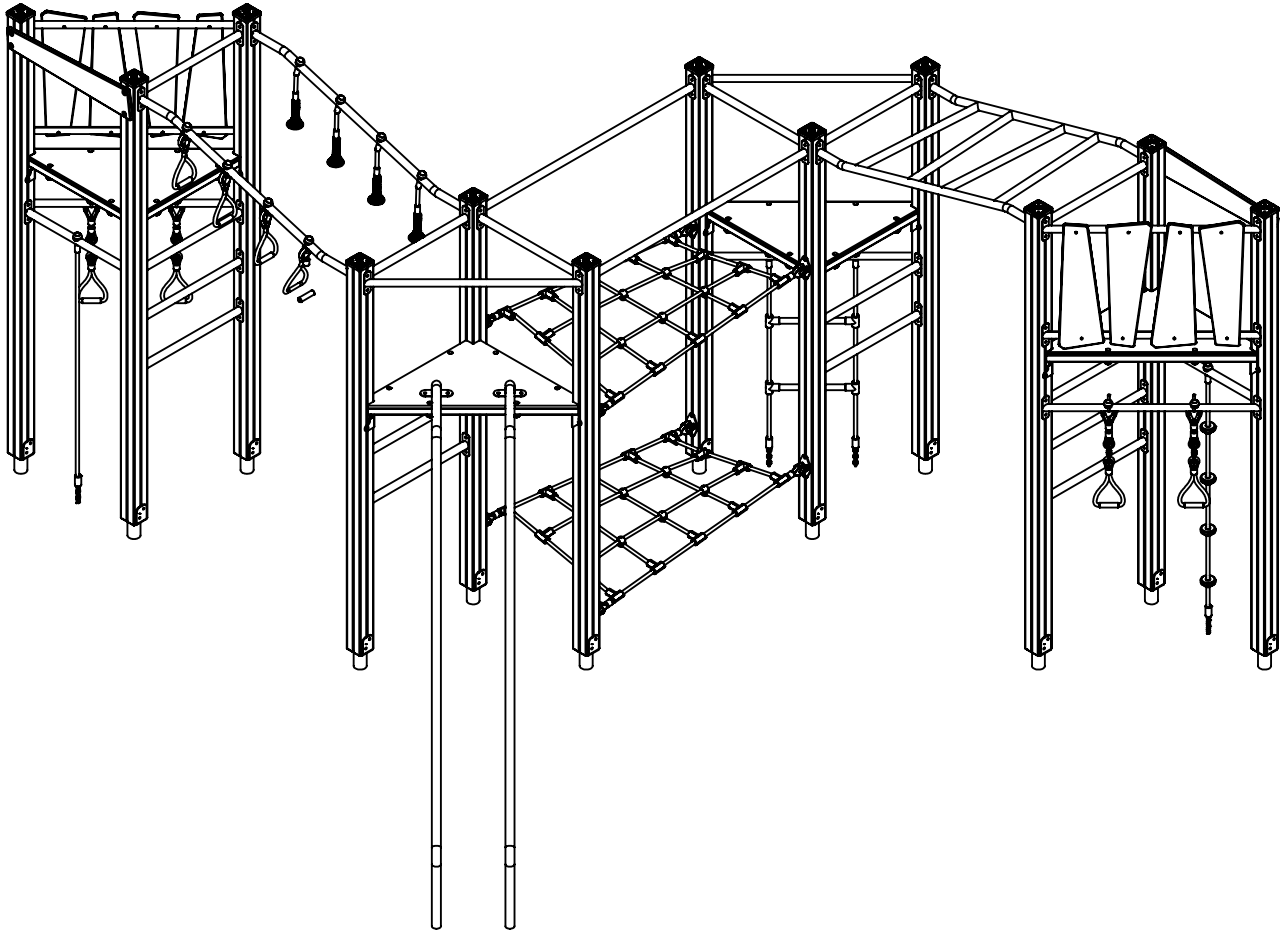

WD1452

v012
28.01.2022
A.D.
[cm]

vinci
play