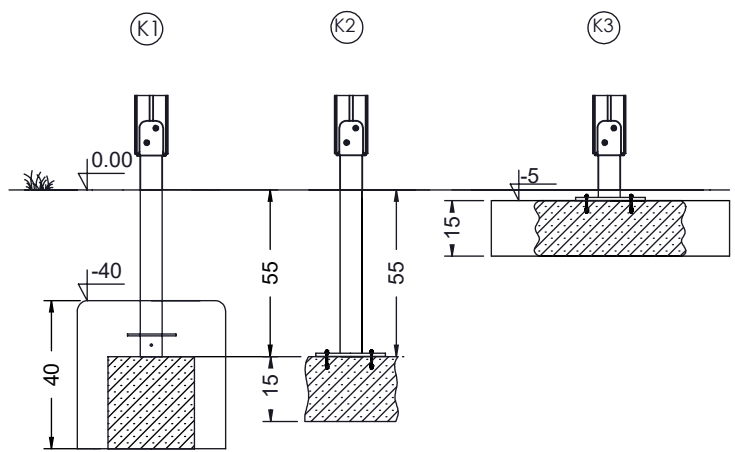

vinci
play

60x M10x120 (K2)
60x M10x120 (K3)

Ø10

NOT INCLUDED

[cm]

9h

vinci
play

14721990
x6