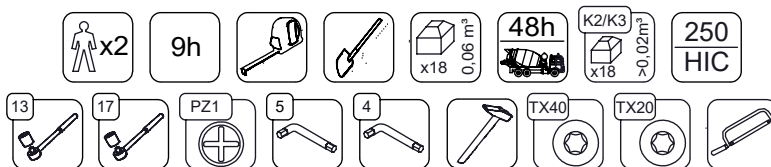

v012
28.01.2022
A.D.
[cm]