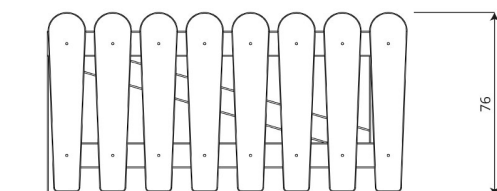

Product technical sheet

PARK WD1484

Product data

Length	120 cm
Width	13 cm
Total height	76 cm
Availability of spare parts	YES
Installation time	1 h
Color options	

Data is subject to change without prior notice.

Material specification

- The structure is made of a durable, moisture-resistant and low-temperature recycled composite,
- Elements made from recycled HDPE plates, resistant to weather conditions,
- Stainless steel screws and/or screws covered with plastic caps,

Additional information

- small architecture, complementary element of the playground;
- no sharp edges or chinks that would pose a danger of jimmieing the head, fingers or any other body parts;
- render is for reference only, the actual appearance of the equipment and its color may vary;