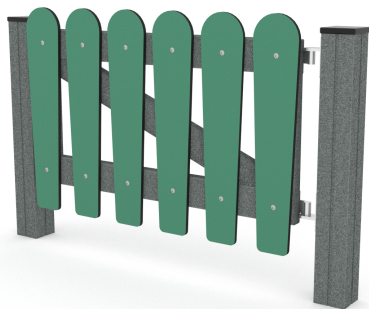

Product technical sheet

PARK WD1484

Product data

Length	120 cm
Width	13 cm
Total height	76 cm
Availability of spare parts	YES
Installation time	1 h
Color options	

Data is subject to change without prior notice.

Material specification

- The structure is made of a durable, moisture-resistant and low-temperature recycled composite,
- Elements made from recycled HDPE plates, resistant to weather conditions,
- Stainless steel screws and/or screws covered with plastic caps,

Additional information

- small architecture, complementary element of the playground;
- no sharp edges or chinks that would pose a danger of jimmieing the head, fingers or any other body parts;
- render is for reference only, the actual appearance of the equipment and its color may vary;