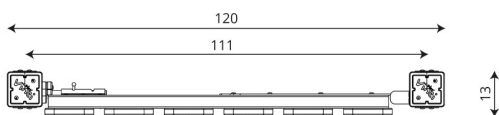

Product technical sheet

PARK WD1484

Product data

Length	120 cm
Width	13 cm
Total height	76 cm
Availability of spare parts	YES
Installation time	1 h
Color options	

Data is subject to change without prior notice.

Material specification

- The structure is made of a durable, moisture-resistant and low-temperature recycled composite,
- Elements made from recycled HDPE plates, resistant to weather conditions,
- Stainless steel screws and/or screws covered with plastic caps,

Additional information

- small architecture, complementary element of the playground;
- no sharp edges or chinks that would pose a danger of jimmieing the head, fingers or any other body parts;
- render is for reference only, the actual appearance of the equipment and its color may vary;