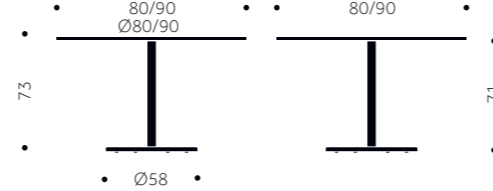

GIRO L	BJÖRK FOT			ASK FOT			EK FOT		
	FANER BJÖRK	LAMINAT	DESKTOP	FANER ASK	LAMINAT	DESKTOP	FANER EK	LAMINAT	DESKTOP
80x80 cm	9295	9650	10095	10105	10465	10905	11290	11650	12085
90x90 cm	9625	10120	10670	10440	10935	11485	11620	12115	12665

GIRO L R	BJÖRK FOT			ASK FOT			EK FOT		
	FANER BJÖRK	LAMINAT	DESKTOP	FANER ASK	LAMINAT	DESKTOP	FANER EK	LAMINAT	DESKTOP
Ø 80 cm	9295	9650	10095	10105	10465	10905	11290	11650	12085
Ø 90 cm	9625	10120	10670	10440	10935	11485	11620	12115	12665

TILLÄGG FÖR

Annan färg än standard	-
Kromat underrede	-
Högre höjd Giro M & M R (90 och 108 cm bordshöjd)	-
Lägre höjd (55 och 60 cm bordshöjd)	-
Oljad skiva	1200
Massiv skiva i bok, björk och ek	-

66

Balzar Beskow

Saknar du priser eller information? [Kontakta oss!](#)

AVTALSPRISLISTA 2026:1 SEK