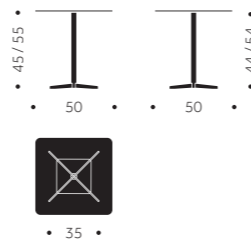

H 45, 55 CM
50x50 cm

BJÖRK, EK, ASK	LAMINAT	DESKTOP
5325	5050	5240

UNITE S4 R

DESIGN ALPEN OFFICE