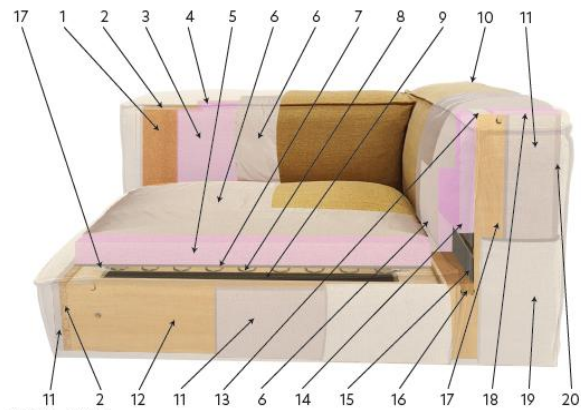

Townsville cross cut

1. HDF - 2.5mm
2. Chipboard - 16mm
3. Foam VB2513 - 50mm
4. Clip
5. Foam HR3532 - 100mm
6. Bollfiber / Chopped foam 70% / 30%
7. Fibertex 120gr
8. Nozag - 505mm
9. Black lining
10. Fabric
11. Foam VB1830 - 20mm
12. Plywood - 12mm
13. Foam VB3040 - 40mm
14. Foam VB2513 - 50mm
15. Elastrong 60mm
16. Wood detail
17. Plywood - 10mm
18. Foam VB3030 - 20mm
19. PES wadd 300gr. pl
20. Foam VB1830 - 20mm

THE
DREAM
COMPANY.

Scapa