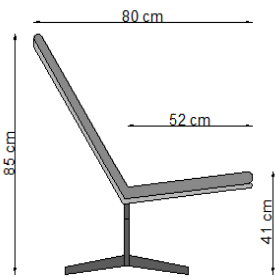

RYDE

Design av Berlin&Amsell

Brutto

	Utförande	Mått/Vikt/M 3/Kolli/ Tygåtgång	Läder/Tyg	Tyg
	Fåtölj	70X102cm 13kg 0,56m3 1 kolli 2,8 meter	5 586	4 869