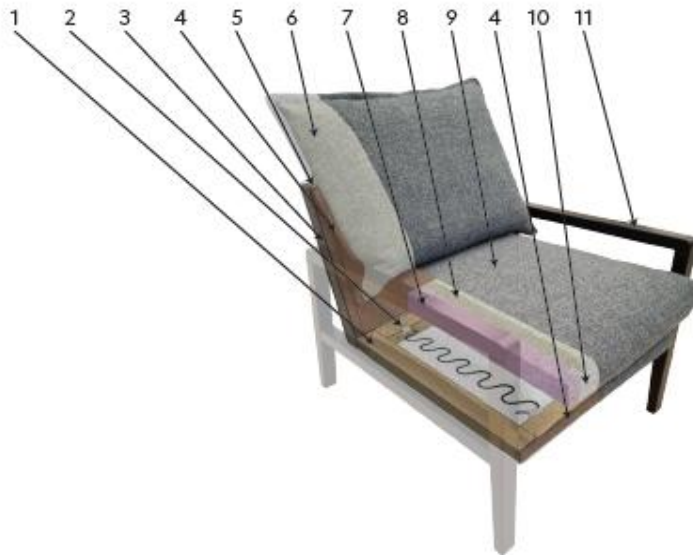

- 1. Foam VB3030 - 20mm
- 2. Cardboard - 2mm
- 3. Plywood - 12mm
- 4. Foam VB3030 - 80mm
- 5. Foam VB3030 - 30mm
- 6. PES wadd 180gr.
- 7. Fibertex
- 8. Foam HR3538 - 30mm
- 9. Foam HR3538 - 50mm
- 10. Fabric
- 11. Chipboard - 16mm
- 12. Elastrong 60mm
- 13. Black lining
- 14. Foam VB3030 - 20mm

THE
DREAM
COMPANY.

Scapa

THE
DREAM
COMPANY.

Scapa

SARA

Brutto

	Utförande	Mått/Vikt/M 3/Kolli/ Tygåtgång	PG 1	PG2	PG3	PG4	PG5
	Fåtölj	74,5X91cm 19kg 0,49m3 1 kolli 2,8 meter	2 921	3 097	3 282	3 479	3 688

SARA

Zara cross cut

1. Softwood - 34mm
2. Nozag - 505mm with clips
3. Plywood - 12mm
4. HDF - 2.5mm
5. Plywood - 10mm
6. Back cushion with filling 70% ball fiber / 30% chopped foam
7. Foam HR3532 - 80mm
8. Seat cushion top with filling 70% ball fiber / 30% chopped foam
9. Fabric
10. PES wadd 300gr.
11. Wood - black beech / brown oak / brown ash / white oak / white ash