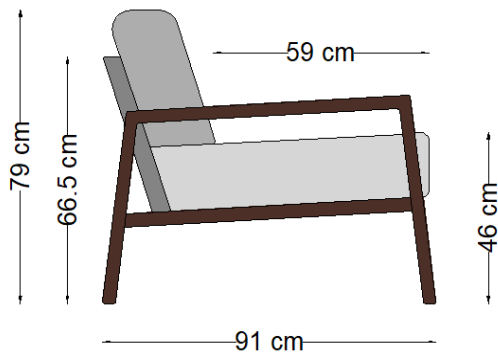

- 1. Foam VB3030 - 20mm
- 2. Cardboard - 2mm
- 3. Plywood - 12mm
- 4. Foam VB3030 - 80mm
- 5. Foam VB3030 - 30mm
- 6. PES wadd 180gr.
- 7. Fibertex
- 8. Foam HR3538 - 30mm
- 9. Foam HR3538 - 50mm
- 10. Fabric
- 11. Chipboard - 16mm
- 12. Elastrong 60mm
- 13. Black lining
- 14. Foam VB3030 - 20mm

THE
DREAM
COMPANY.

Scapa

THE
DREAM
COMPANY.

Scapa

SARA

Brutto

	Utförande	Mått/Vikt/M 3/Kolli/ Tygåtgång	PG 1	PG2	PG3	PG4	PG5
	Fåtölj	74,5X91cm 19kg 0,49m3 1 kolli 2,8 meter	2 921	3 097	3 282	3 479	3 688

SARA

Zara cross cut

1. Softwood - 34mm
2. Nozag - 505mm with clips
3. Plywood - 12mm
4. HDF - 2.5mm
5. Plywood - 10mm
6. Back cushion with filling 70% ball fiber / 30% chopped foam
7. Foam HR3532 - 80mm
8. Seat cushion top with filling 70% ball fiber / 30% chopped foam
9. Fabric
10. PES wadd 300gr.
11. Wood - black beech / brown oak / brown ash / white oak / white ash