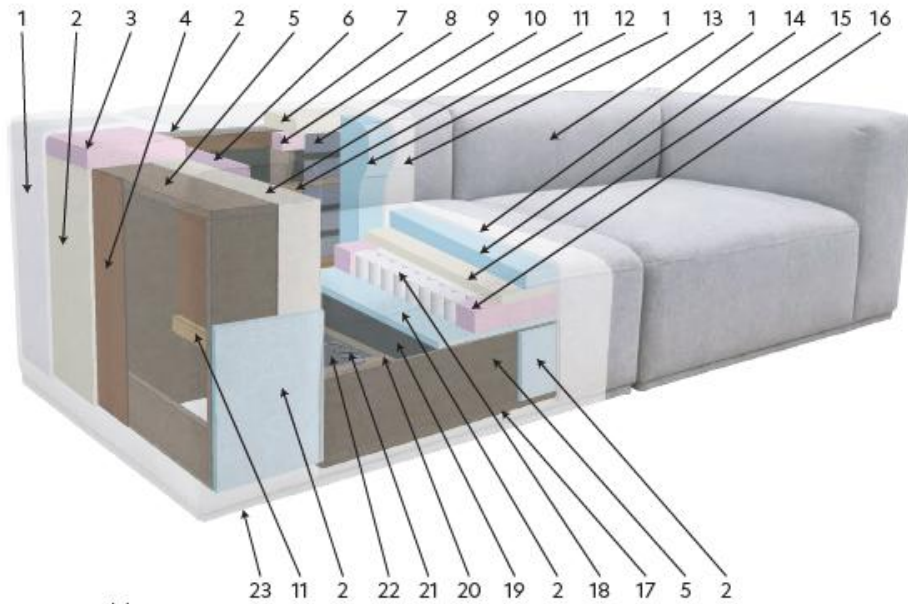

COMPOSE

1. PES wadd 300gr.
2. Foam VB1830 - 10mm
3. Foam VB3030 - 70mm
4. HDF - 2,5mm
5. Chipboard - 16mm
6. Foam VB3030 - 20mm
7. Foam HR3020 - 70mm
8. Foam VB3040 - 40mm
9. Elastrong 55mm band
10. Foam HR2313 - 100mm
11. Wood - 15x35mm
12. Foam HR2313 - 120mm
13. Fabric
14. Foam HR62071 - 50mm
15. Foam HR3532 - 30mm
16. Foam HR3532 - 80mm
17. Plywood - 18mm
18. Springs
19. Fibertex 120gr.
20. Plywood - 12mm
21. Nozag - 505mm with clips
22. Black lining
23. Leg (hidden)

THE
DREAM
COMPANY.

Scapa