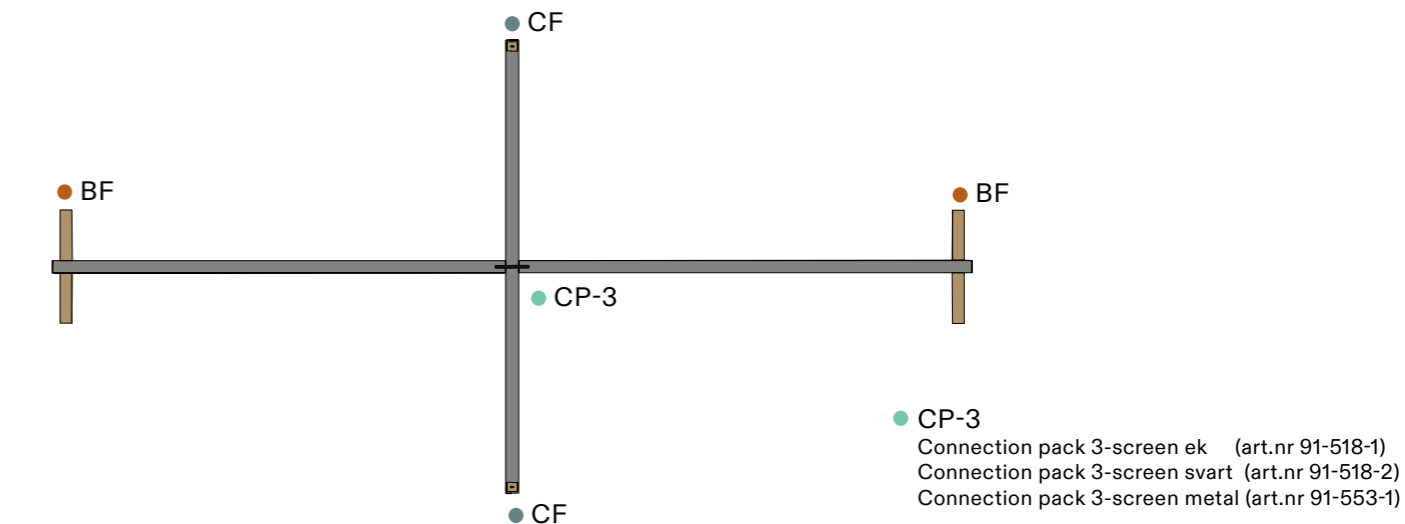

EXEMPEL (CP-T)