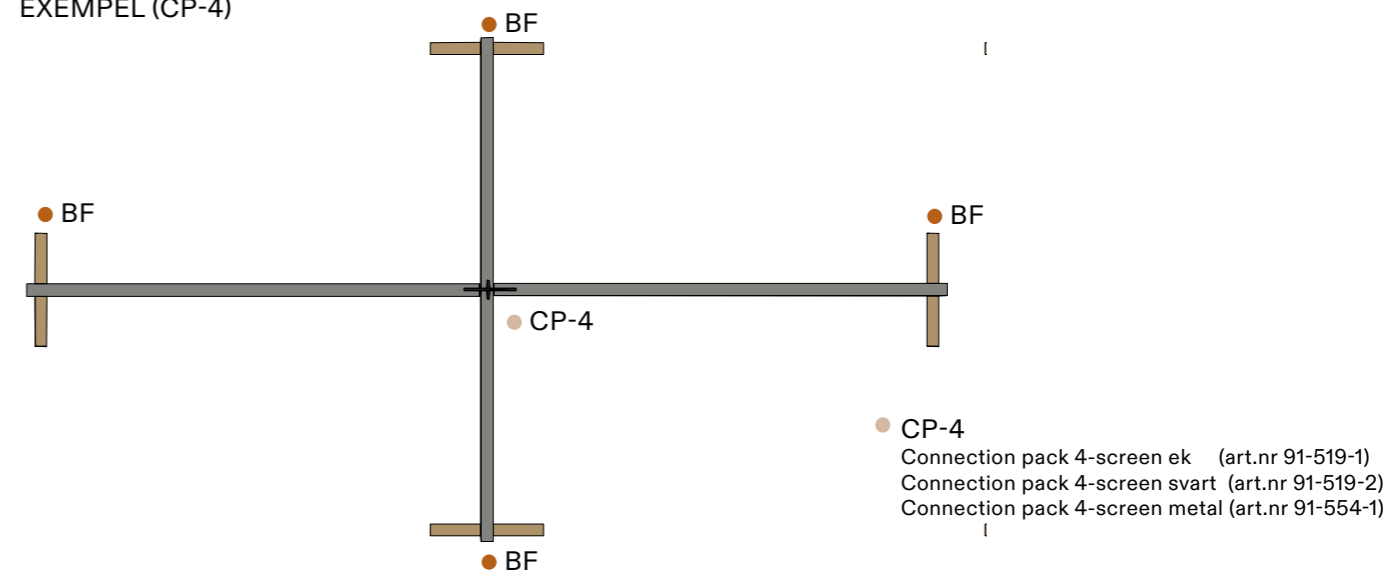

EXEMPEL (CP-4)

- CP-4
  Connection pack 4-screen ek (art.nr 91-519-1)
  Connection pack 4-screen svart (art.nr 91-519-2)
  Connection pack 4-screen metal (art.nr 91-554-1)