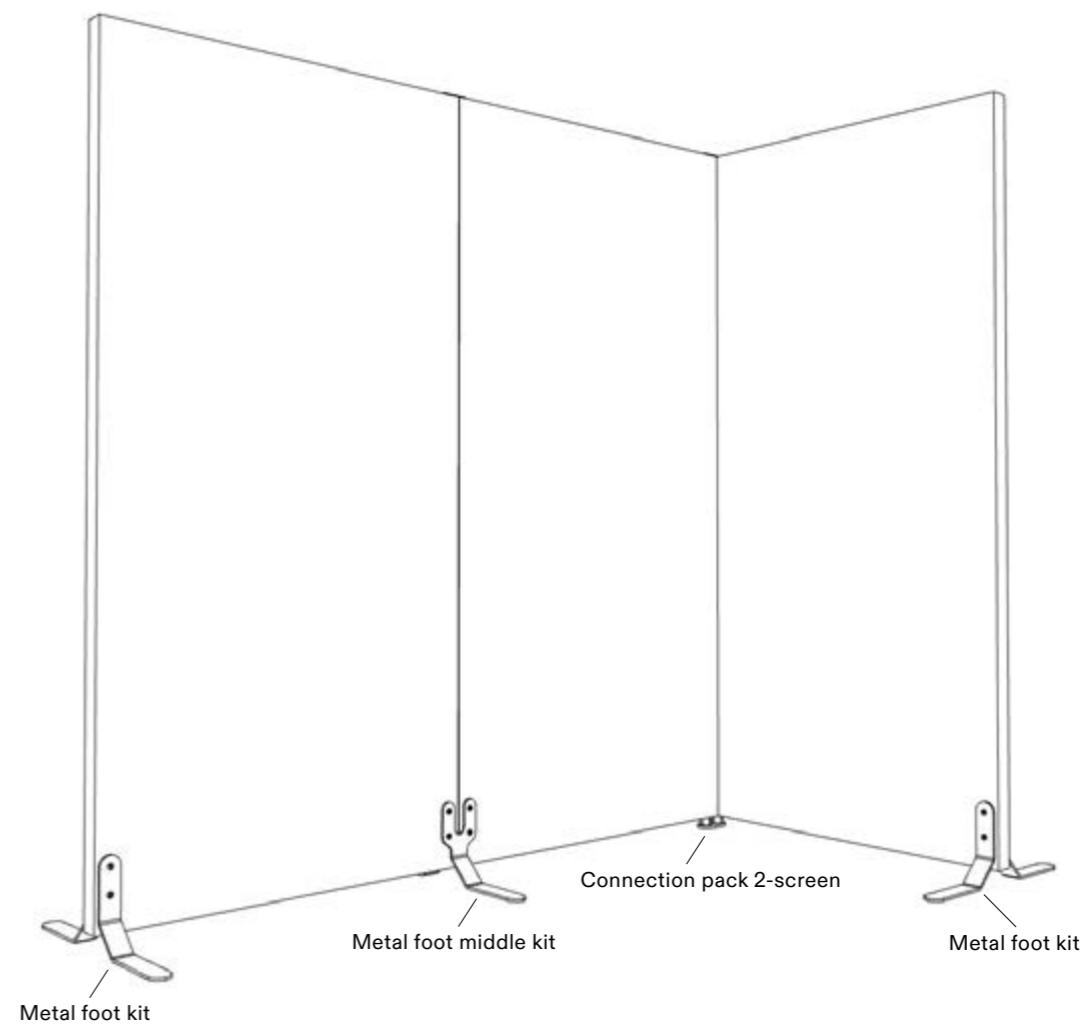

METALLFÖTTER

Metal foot kit grå (item no. 91-561-1)
Metal foot kit svart (item no. 91-561-2)
Metal foot kit vit (item no. 91-561-3)

Metal foot middle kit grå (item no. 91-560-1)
Metal foot middle kit svart (item no. 91-560-2)
Metal foot middle kit vit (item no. 91-560-3)