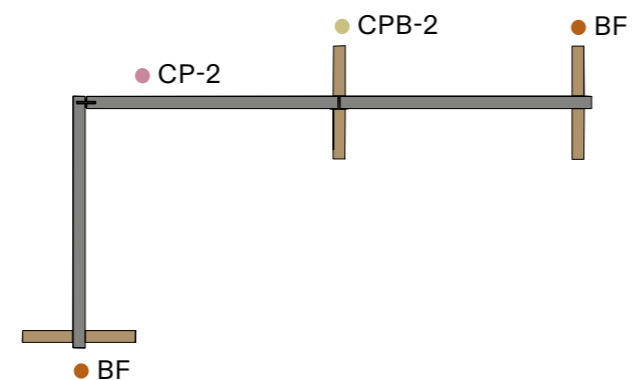

EXEMPEL (H-BÅS)