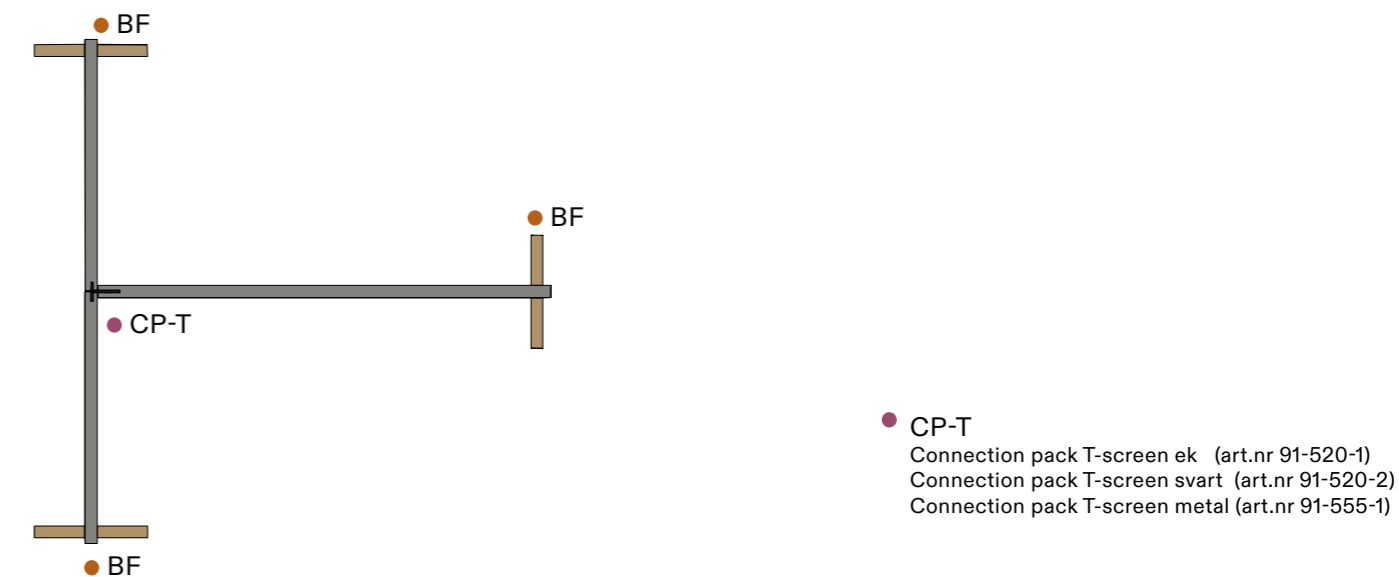

- BF
  Beam foot ek (art.nr 91-506-1)
  Beam foot svart (art.nr 91-506-2)
  Beam foot metal (art.nr 91-504-2)

- CF
  Cube foot ek (art.nr 91-505-1)
  Cube foot svart (art.nr 91-505-2)
  Cube foot metal (art.nr 91-540-1)

- CPB-2
  Connection pack Beam 2-screen ek (art.nr 91-521-1)
  Connection pack Beam 2-screen svart (art.nr 91-521-2)
  Connection pack Beam 2-screen metal (art.nr 91-556-1)

- CP-2
  Connection pack 2-screen ek (art.nr 91-517-1)
  Connection pack 2-screen svart (art.nr 91-517-2)
  Connection pack 2-screen svart (art.nr 91-517-2)
  Connection pack 2-screen metal (art.nr 91-552-1)

- CP-3
  Connection pack 3-screen ek (art.nr 91-518-1)
  Connection pack 3-screen svart (art.nr 91-518-2)
  Connection pack 3-screen metal (art.nr 91-553-1)

- CP-T
  Connection pack T-screen ek (art.nr 91-520-1)
  Connection pack T-screen svart (art.nr 91-520-2)
  Connection pack T-screen metal (art.nr 91-555-1)