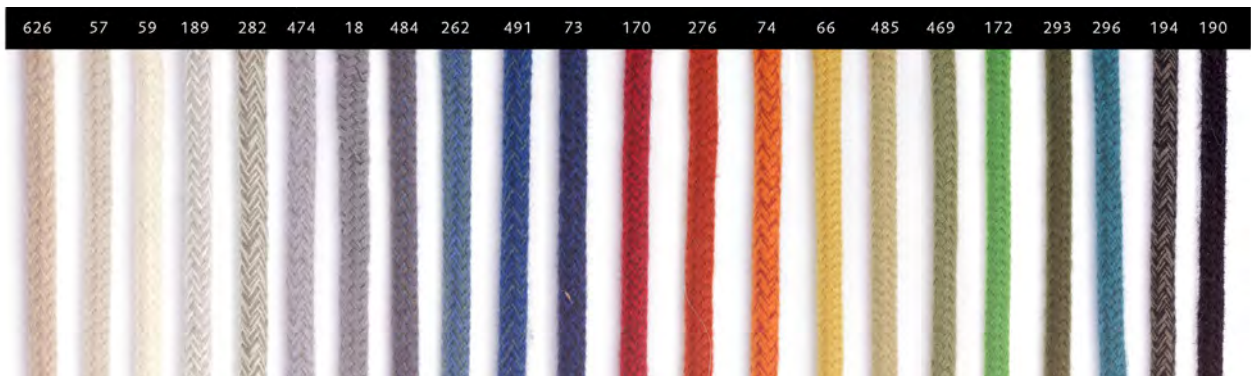

Limbus by Glimakra är en produktserie där akustik möter form. Genom Limbus har vi gett projekt runtom i världen en designprägel som kombinerar stil, kvalitet och flexibilitet, samtidigt som produkterna hanterar ljudmiljön i moderna arbetsmiljöer på ett effektivt sätt.

Ett tydligt kännetecken för Limbus är den exklusiva kedern: en detalj som inte bara förstärker formspråket, utan också blivit synonym med Glimakras identitet. Kedern finns i ett brett urval av kulörer, vilket ger varje skärm en unik karaktär och möjlighet till personligt uttryck.